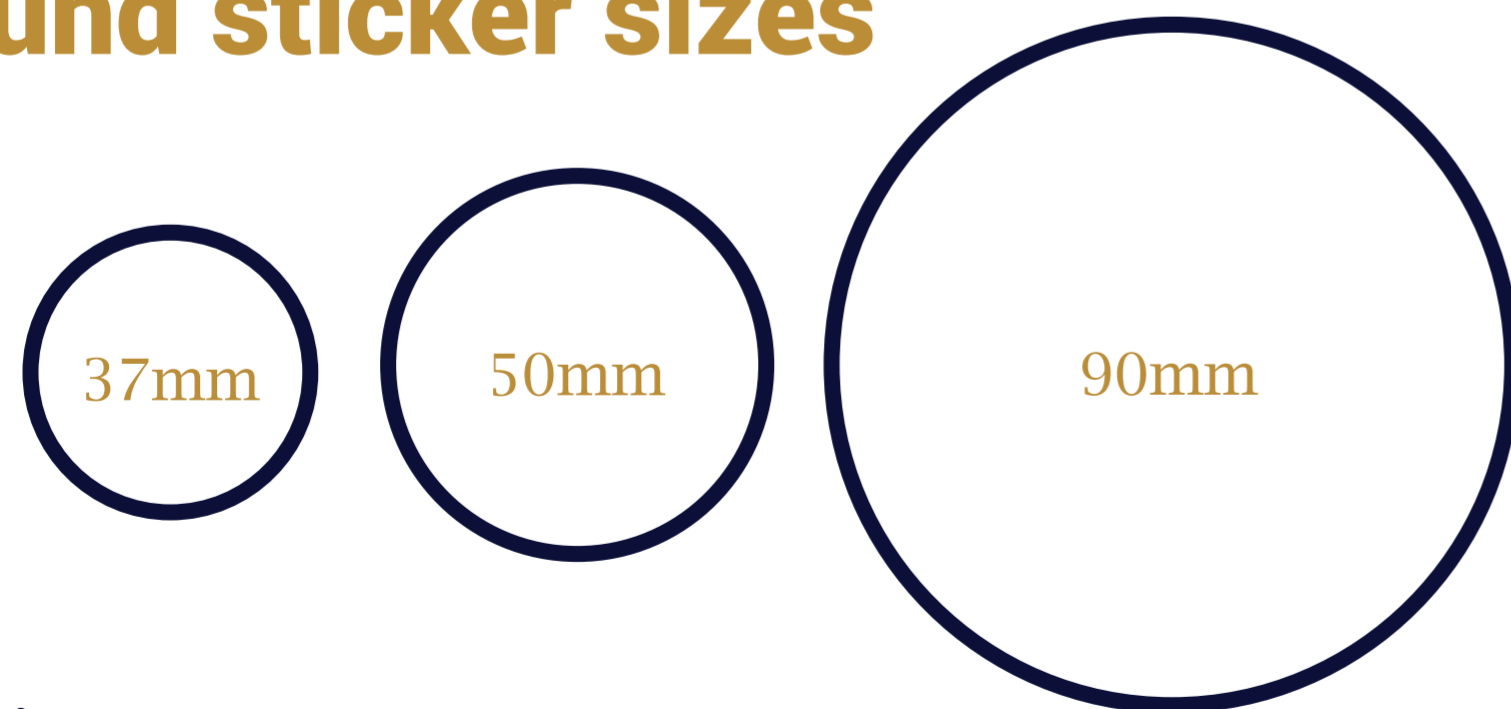

Paper sizes

Paper sizes

- A0 - 1189mm x 841mm
- A1 - 841mm x 594mm
- A2 - 594mm x 420mm
- A3 - 420mm x 297mm
- A4 - 297mm x 210mm
- A5 - 210mm x 148mm
- A6 - 148mm x 105mm
- A7 - 105mm x 74mm
- DL - 210mm x 99mm

Round sticker sizes

Standard Sizes

Rectangle business card sizes
85mm x 55mm

Square business card sizes
65mm x 65mm

Compliment slip size
210mm x 99mm (DL)

Letterhead size
210mm x 297mm (A4)

INSTANT PRINT

YOUR LOCAL PRINT HOUSE