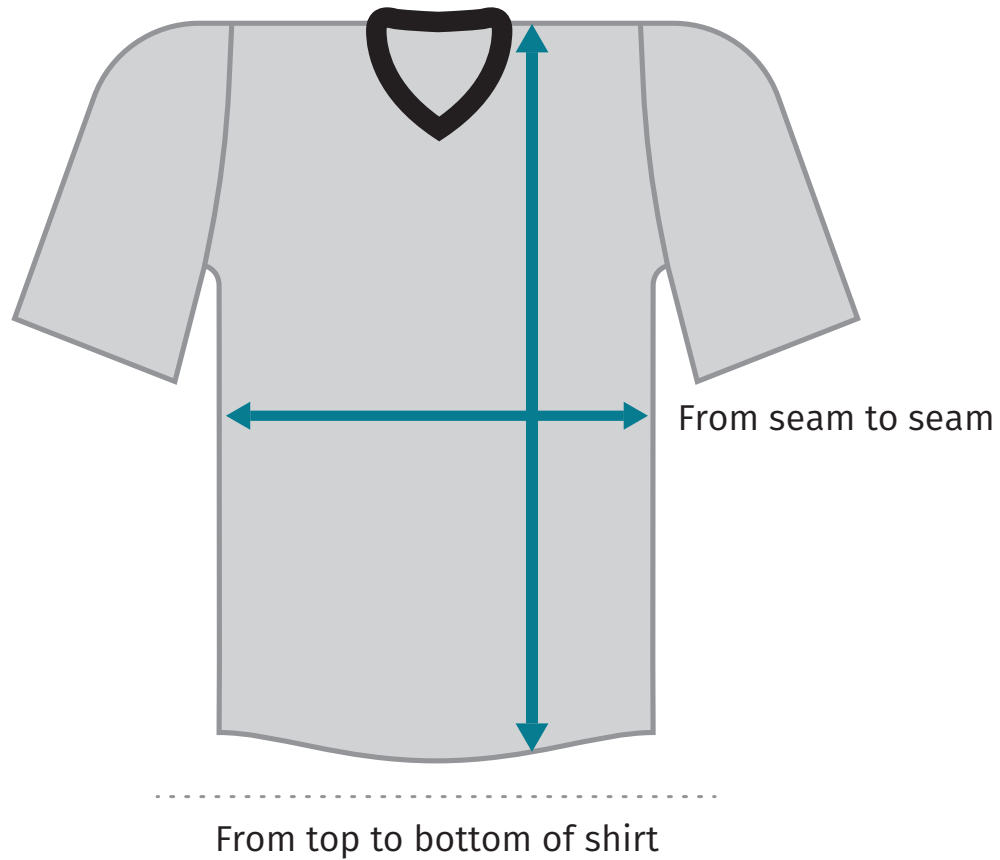

PINBALL
INVASION
EST. 2010

TSHIRT

SIZE CHART

SIZES	S	M	L	XL	2XL	3XL
Body Length	28	29	30	31	32	33
Body Width	18	20	22	24	26	28

**Body length and width can have a variance of 1in*