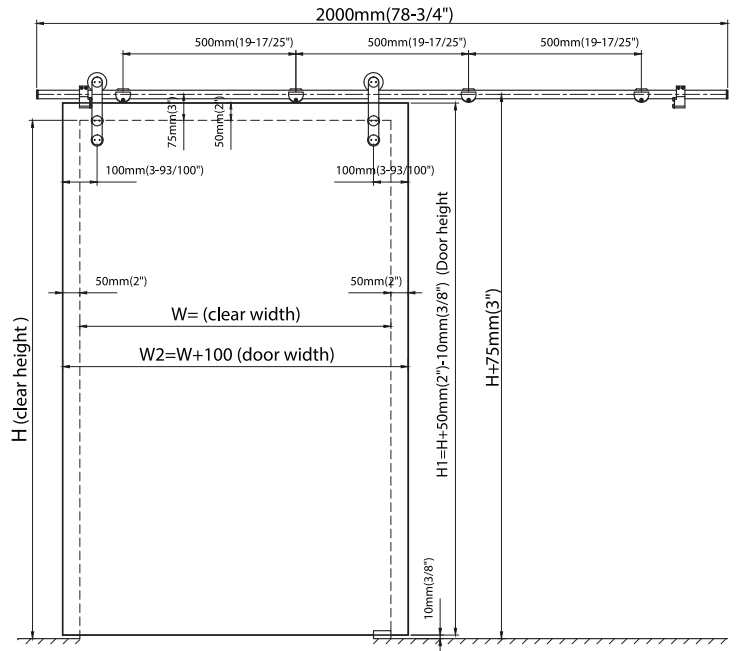

SINGULAR

GLASS HARDWARE

BARN DOOR SYSTEM

SINGULAR 1022 / SINGULAR 1022-W

INSTALLATION INSTRUCTIONS

■ SPECIFICATIONS

1. Max door weight 80kg
2. Rack bar size: $\varnothing 25 \times 2000$ mm
3. Stainless steel
4. For 10-12mm glass door

■ TOOLS REQUIRED

■ COMPONENTS

■ BARN DOOR SYSTEM 1022 (Glass mounting)

■ GLASS CUTTING

■ BARN DOOR SYSTEM 1022-W (Wall mounting)

■ BARN DOOR SYSTEM 1022-W (Wall mounting)

■ GLASS CUTTING

■ GLASS CUTTING