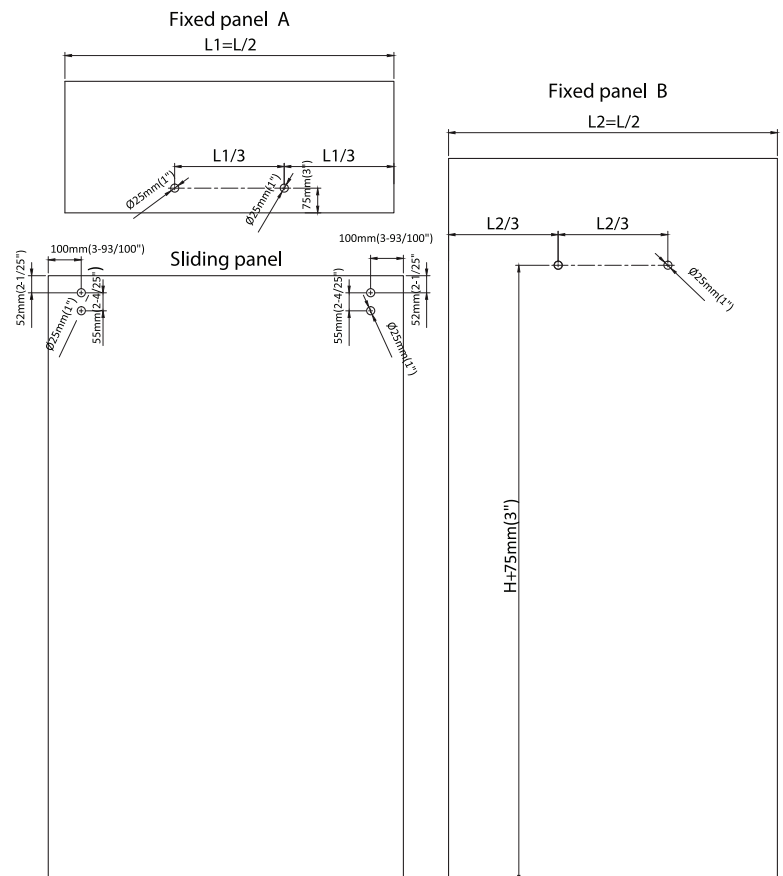

SINGULAR

GLASS HARDWARE

BARN DOOR SYSTEM

SINGULAR 1022 / SINGULAR 1022-W

INSTALLATION INSTRUCTIONS

■ SPECIFICATIONS

1. Max door weight 80kg
2. Rack bar size: $\varnothing 25 \times 2000$ mm
3. Stainless steel
4. For 10-12mm glass door

■ TOOLS REQUIRED

■ COMPONENTS

■ BARN DOOR SYSTEM 1022 (Glass mounting)

■ GLASS CUTTING

■ BARN DOOR SYSTEM 1022-W (Wall mounting)

■ BARN DOOR SYSTEM 1022-W (Wall mounting)

■ GLASS CUTTING

■ GLASS CUTTING