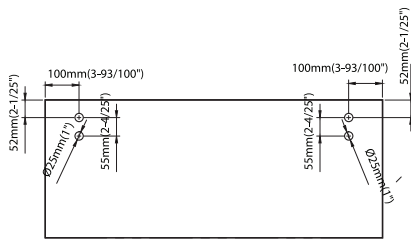

SINGULAR

GLASS HARDWARE

BARN DOOR SYSTEM

SINGULAR 1022 / SINGULAR 1022-W

INSTALLATION INSTRUCTIONS

■ SPECIFICATIONS

1. Max door weight 80kg
2. Rack bar size: $\varnothing 25 \times 2000$ mm
3. Stainless steel
4. For 10-12mm glass door

■ TOOLS REQUIRED

■ COMPONENTS

■ BARN DOOR SYSTEM 1022 (Glass mounting)

■ GLASS CUTTING

■ BARN DOOR SYSTEM 1022-W (Wall mounting)

■ BARN DOOR SYSTEM 1022-W (Wall mounting)

■ GLASS CUTTING

■ GLASS CUTTING