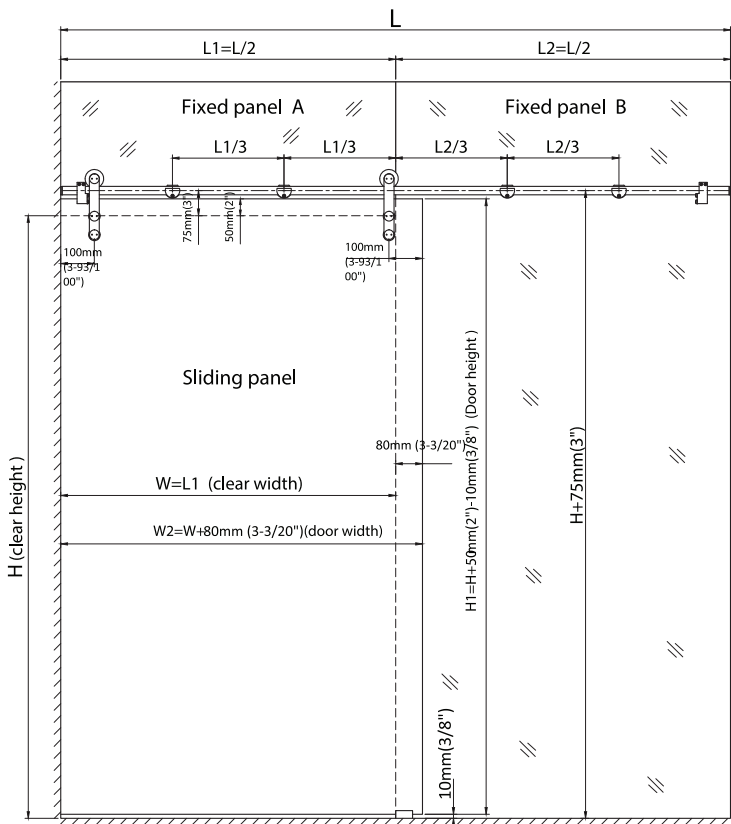

SINGULAR

GLASS HARDWARE

BARN DOOR SYSTEM

SINGULAR 1022 / SINGULAR 1022-W

INSTALLATION INSTRUCTIONS

■ SPECIFICATIONS

1. Max door weight 80kg
2. Rack bar size: $\varnothing 25 \times 2000$ mm
3. Stainless steel
4. For 10-12mm glass door

■ TOOLS REQUIRED

■ COMPONENTS

■ BARN DOOR SYSTEM 1022 (Glass mounting)

■ GLASS CUTTING

■ BARN DOOR SYSTEM 1022-W (Wall mounting)

■ BARN DOOR SYSTEM 1022-W (Wall mounting)

■ GLASS CUTTING

■ GLASS CUTTING