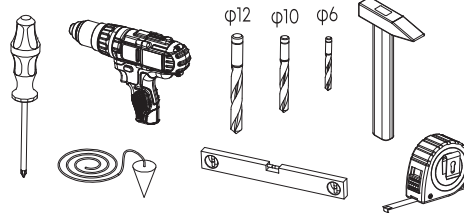

SINGULAR

GLASS HARDWARE

BARN DOOR SYSTEM

SINGULAR 1022 / SINGULAR 1022-W

INSTALLATION INSTRUCTIONS

■ SPECIFICATIONS

1. Max door weight 80kg
2. Rack bar size: $\varnothing 25 \times 2000$ mm
3. Stainless steel
4. For 10-12mm glass door

■ TOOLS REQUIRED

■ COMPONENTS

■ BARN DOOR SYSTEM 1022 (Glass mounting)

■ GLASS CUTTING

■ BARN DOOR SYSTEM 1022-W (Wall mounting)

■ BARN DOOR SYSTEM 1022-W (Wall mounting)

■ GLASS CUTTING

■ GLASS CUTTING