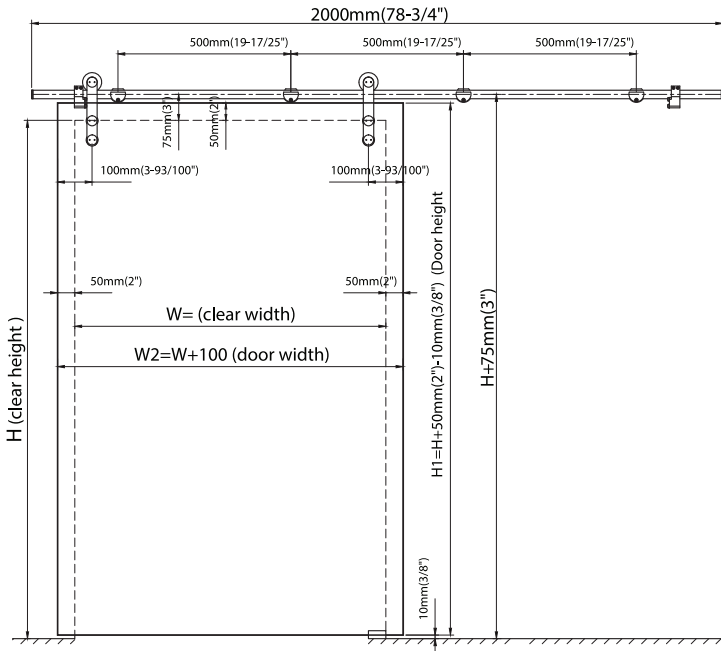

SINGULAR

GLASS HARDWARE

BARN DOOR SYSTEM

SINGULAR 1022 / SINGULAR 1022-W

INSTALLATION INSTRUCTIONS

■ SPECIFICATIONS

1. Max door weight 80kg
2. Rack bar size: $\varnothing 25 \times 2000$ mm
3. Stainless steel
4. For 10-12mm glass door

■ TOOLS REQUIRED

■ COMPONENTS

■ BARN DOOR SYSTEM 1022 (Glass mounting)

■ GLASS CUTTING

■ BARN DOOR SYSTEM 1022-W (Wall mounting)

■ BARN DOOR SYSTEM 1022-W (Wall mounting)

■ GLASS CUTTING

■ GLASS CUTTING