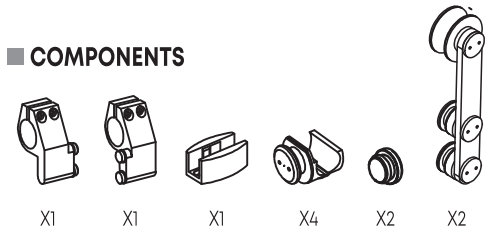

■ COMPONENTS