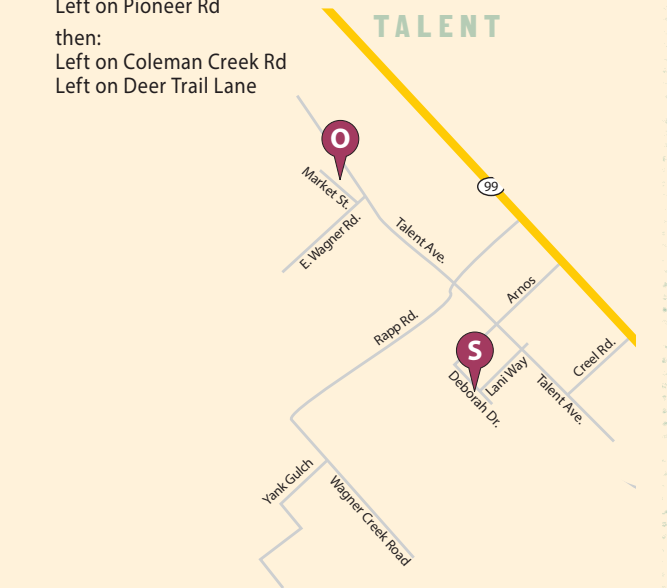

LEGEND

- ADA Accessible
- Restroom

Online Map / Artist Websites:
ashlandgalleries.com/aost
 (available beginning October 1)

Special event
 Join us Saturday night at Enclève Studios
 for the **After-Party, 5:30–8:30 pm.**

DIRECTIONS

M OUTLOOK STUDIO
In Talent
 From Hwy 99
 Head West on Colver Rd
 Left on Pioneer Rd
 then:
 Left on Coleman Creek Rd
 Left on Deer Trail Lane

DIRECTIONS

N PAULA FONG ILLUSTRATIONS
From Phoenix South on 99
 Turn right on Rapp Road
From Ashland North on 99
 Turn left on Rapp Road
 Cross Talent Ave and RR tracks
 Continue 1.5 mi. past next stop on Wagner Creek Rd
 Turn right onto Yank Gulch Rd
 Turn left to stay on Yank Gulch Rd