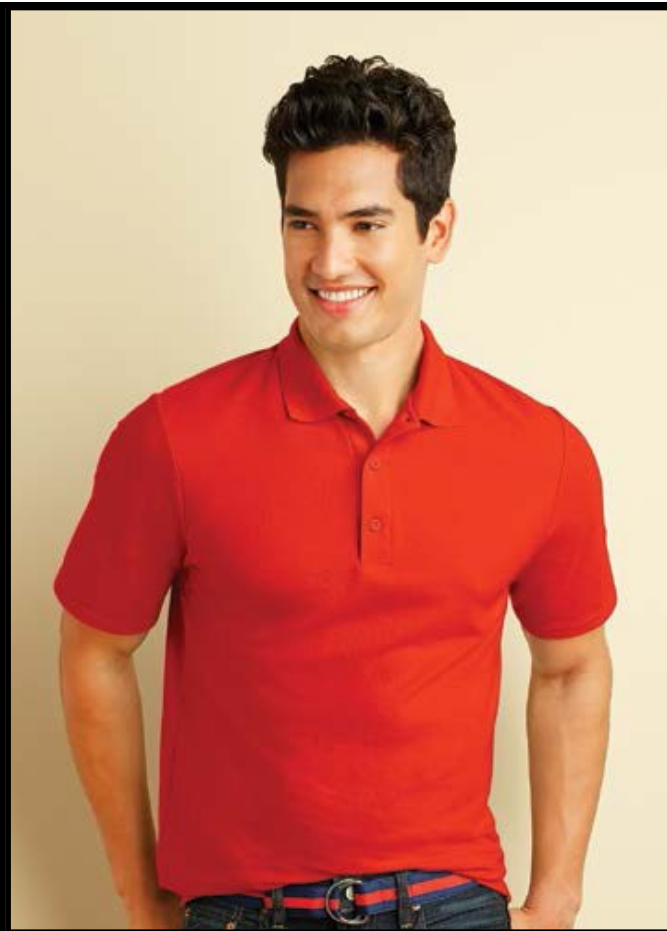

GILDAN SPORT SHIRTS - $15 EACH

(+$2 FOR 2XL, +$4 FOR 3XL)