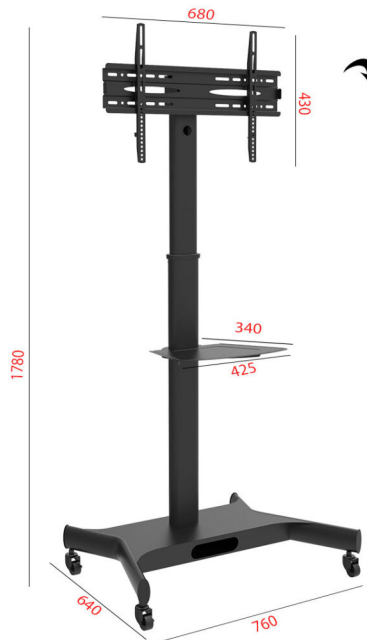

TV Stand with mount fits most 32"-75" Flat and Curved Panel LED, LCD, and Plasma TVs. VESA Size-Max 600x400mm. Also Can tilt -13° to +13° degree for better viewing angle

Locking Rotary Knob: ensures a secure position at any height & angle setting

Height Adjustable TV Stand

Heavy-Duty Casters with Locking Mechanism, Can be moved or stopped at will

- 1 Cable Management Integrated in Column: keeps cables concealed and organized.
- 2 Heavy-Duty Casters with Locking Mechanism: can be moved or stopped at will
- 3 Free-tilting & Swiveling Design: for multiple TV viewing angles.
- 4 Locking Rotary Knob: ensures a secure position at any height & angle setting

The Middle Shelf is made for Store Audio Video Equipments laptop, mobile device, or other gadgets

Height Adjustable TV Stand

Dimensions

Tilt Degree
-13° to +13°

Specifications

→ **Product Size:** 900 x 640 x 1490 ~ 1810mm.

→ **Tilt degree:** -13° to +13°.

→ **Suitable TV Size:** 32-75"

→ **Loading Capacity:** 70kg

→ **VESA:** 200 x 200, 400 x 200, 400 x 400, 600 x 400

Designed for Professional Video Conference Meetings, Schools and other Organizations