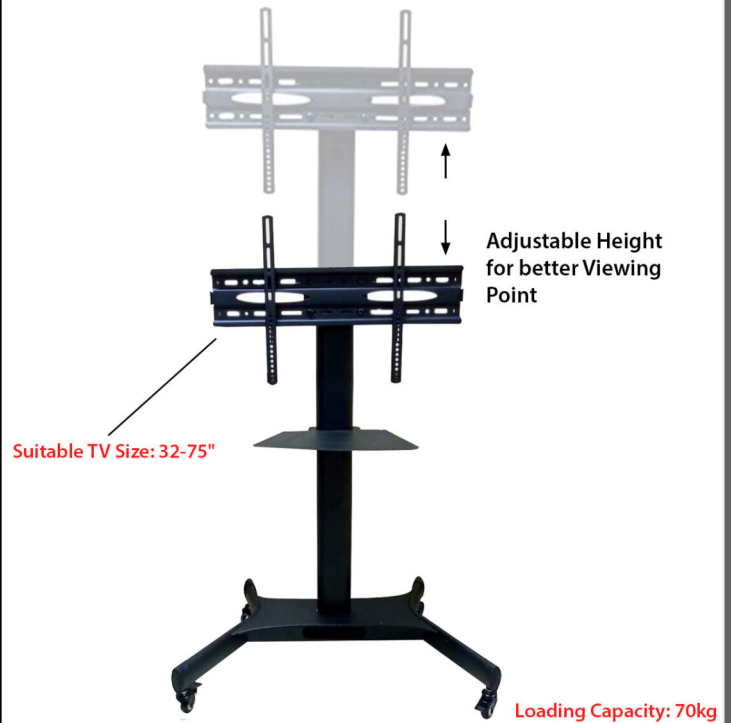

TV Stand with mount fits most 32"-75" Flat and Curved Panel LED, LCD, and Plasma TVs. VESA Size-Max 600x400mm. Also Can tilt -13° to +13° degree for better viewing angle

Locking Rotary Knob: ensures a secure position at any height & angle setting

Height Adjustable TV Stand

Heavy-Duty Casters with Locking Mechanism, Can be moved or stopped at will

- 1 Cable Management Integrated in Column: keeps cables concealed and organized.
- 2 Heavy-Duty Casters with Locking Mechanism: can be moved or stopped at will
- 3 Free-tilting & Swiveling Design: for multiple TV viewing angles.
- 4 Locking Rotary Knob: ensures a secure position at any height & angle setting

The Middle Shelf is made for Store Audio Video Equipments laptop, mobile device, or other gadgets

Height Adjustable TV Stand

Dimensions

Tilt Degree
-13° to +13°

Specifications

→ **Product Size:** 900 x 640 x 1490 ~ 1810mm.

→ **Tilt degree:** -13° to +13°.

→ **Suitable TV Size:** 32-75"

→ **Loading Capacity:** 70kg

→ **VESA:** 200 x 200, 400 x 200, 400 x 400, 600 x 400

Designed for Professional Video Conference Meetings, Schools and other Organizations