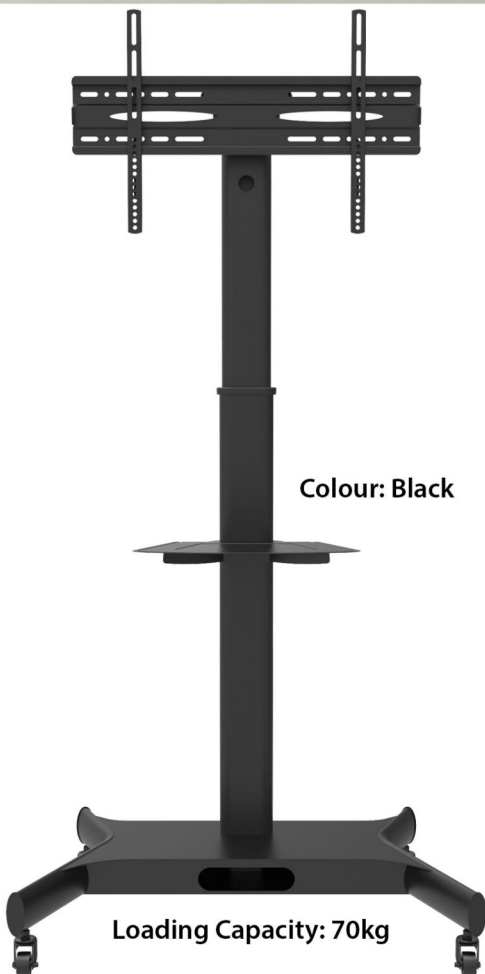

Height Adjustable TV Stand

This economy TV cart is ideal for commercial use in offices, schools, hotels, airports, laboratories, lobbies, hospitals, churches and more. The panel can be adjusted to match different viewing needs anytime. $+13^{\circ}\sim-13^{\circ}$ freely tilting allows easy angle adjustment and reduces glare from lights or windows to obtain the optimal viewing comfort. Sturdy design ensures reliable performance for years of use.

Just because you are tight budget doesn't mean you can't get an effective height-adjustable aluminum TV cart. Meet our new VCT-14 of Economy Height Adjustable Aluminum TV Cart. This mobile TV cart can serve as a great help for video conference. It's height adjustable and flexible for various viewing angles. And the in-column cable management will keep a clean and neat look.

TV Stand with mount fits most 32"-75" Flat and Curved Panel LED, LCD, and Plasma TVs. VESA Size-Max 600x400mm. Also Can tilt -13° to +13° degree for better viewing angle

Locking Rotary Knob: ensures a secure position at any height & angle setting

The Middle Shelf is made for Store Audio Video Equipments laptop, mobile device, or other gadgets

Height Adjustable TV Stand

Dimensions

Tilt Degree
-13° to +13°

Specifications

→ **Product Size:** 900 x 640 x 1490 ~ 1810mm.