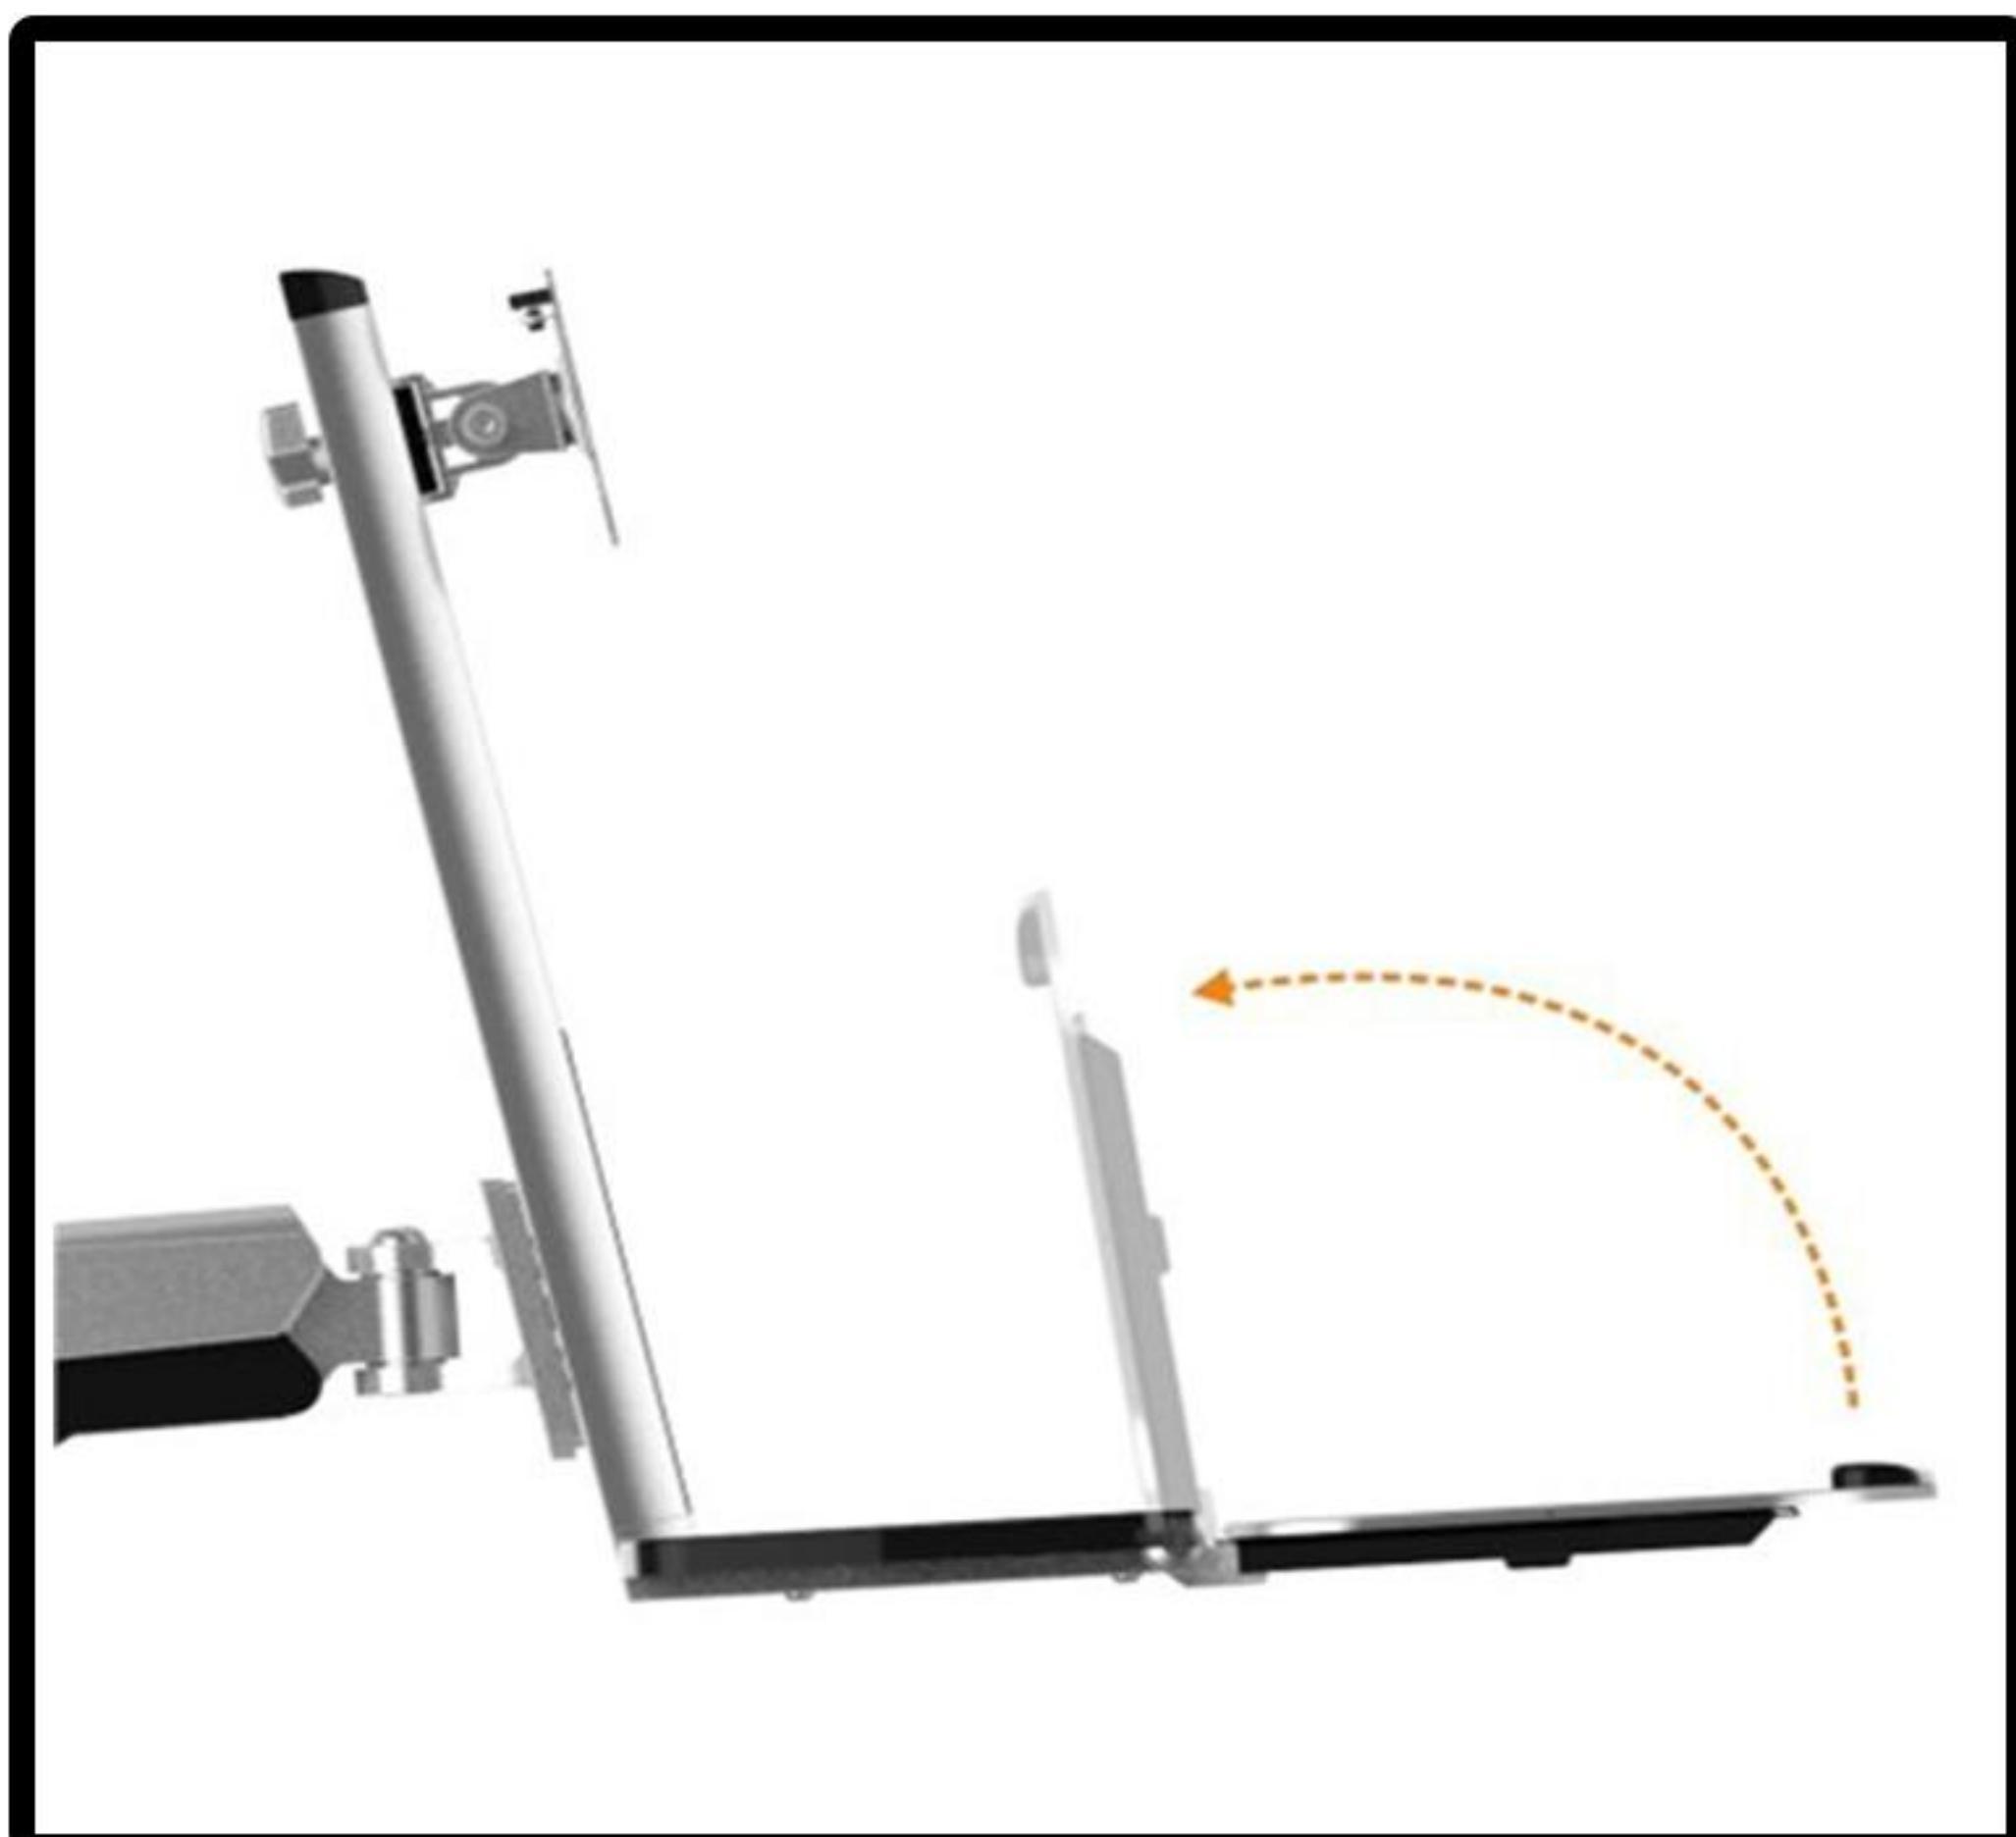

FOLDABLE KEYBOARD TRAY
Saves Space When not in Use