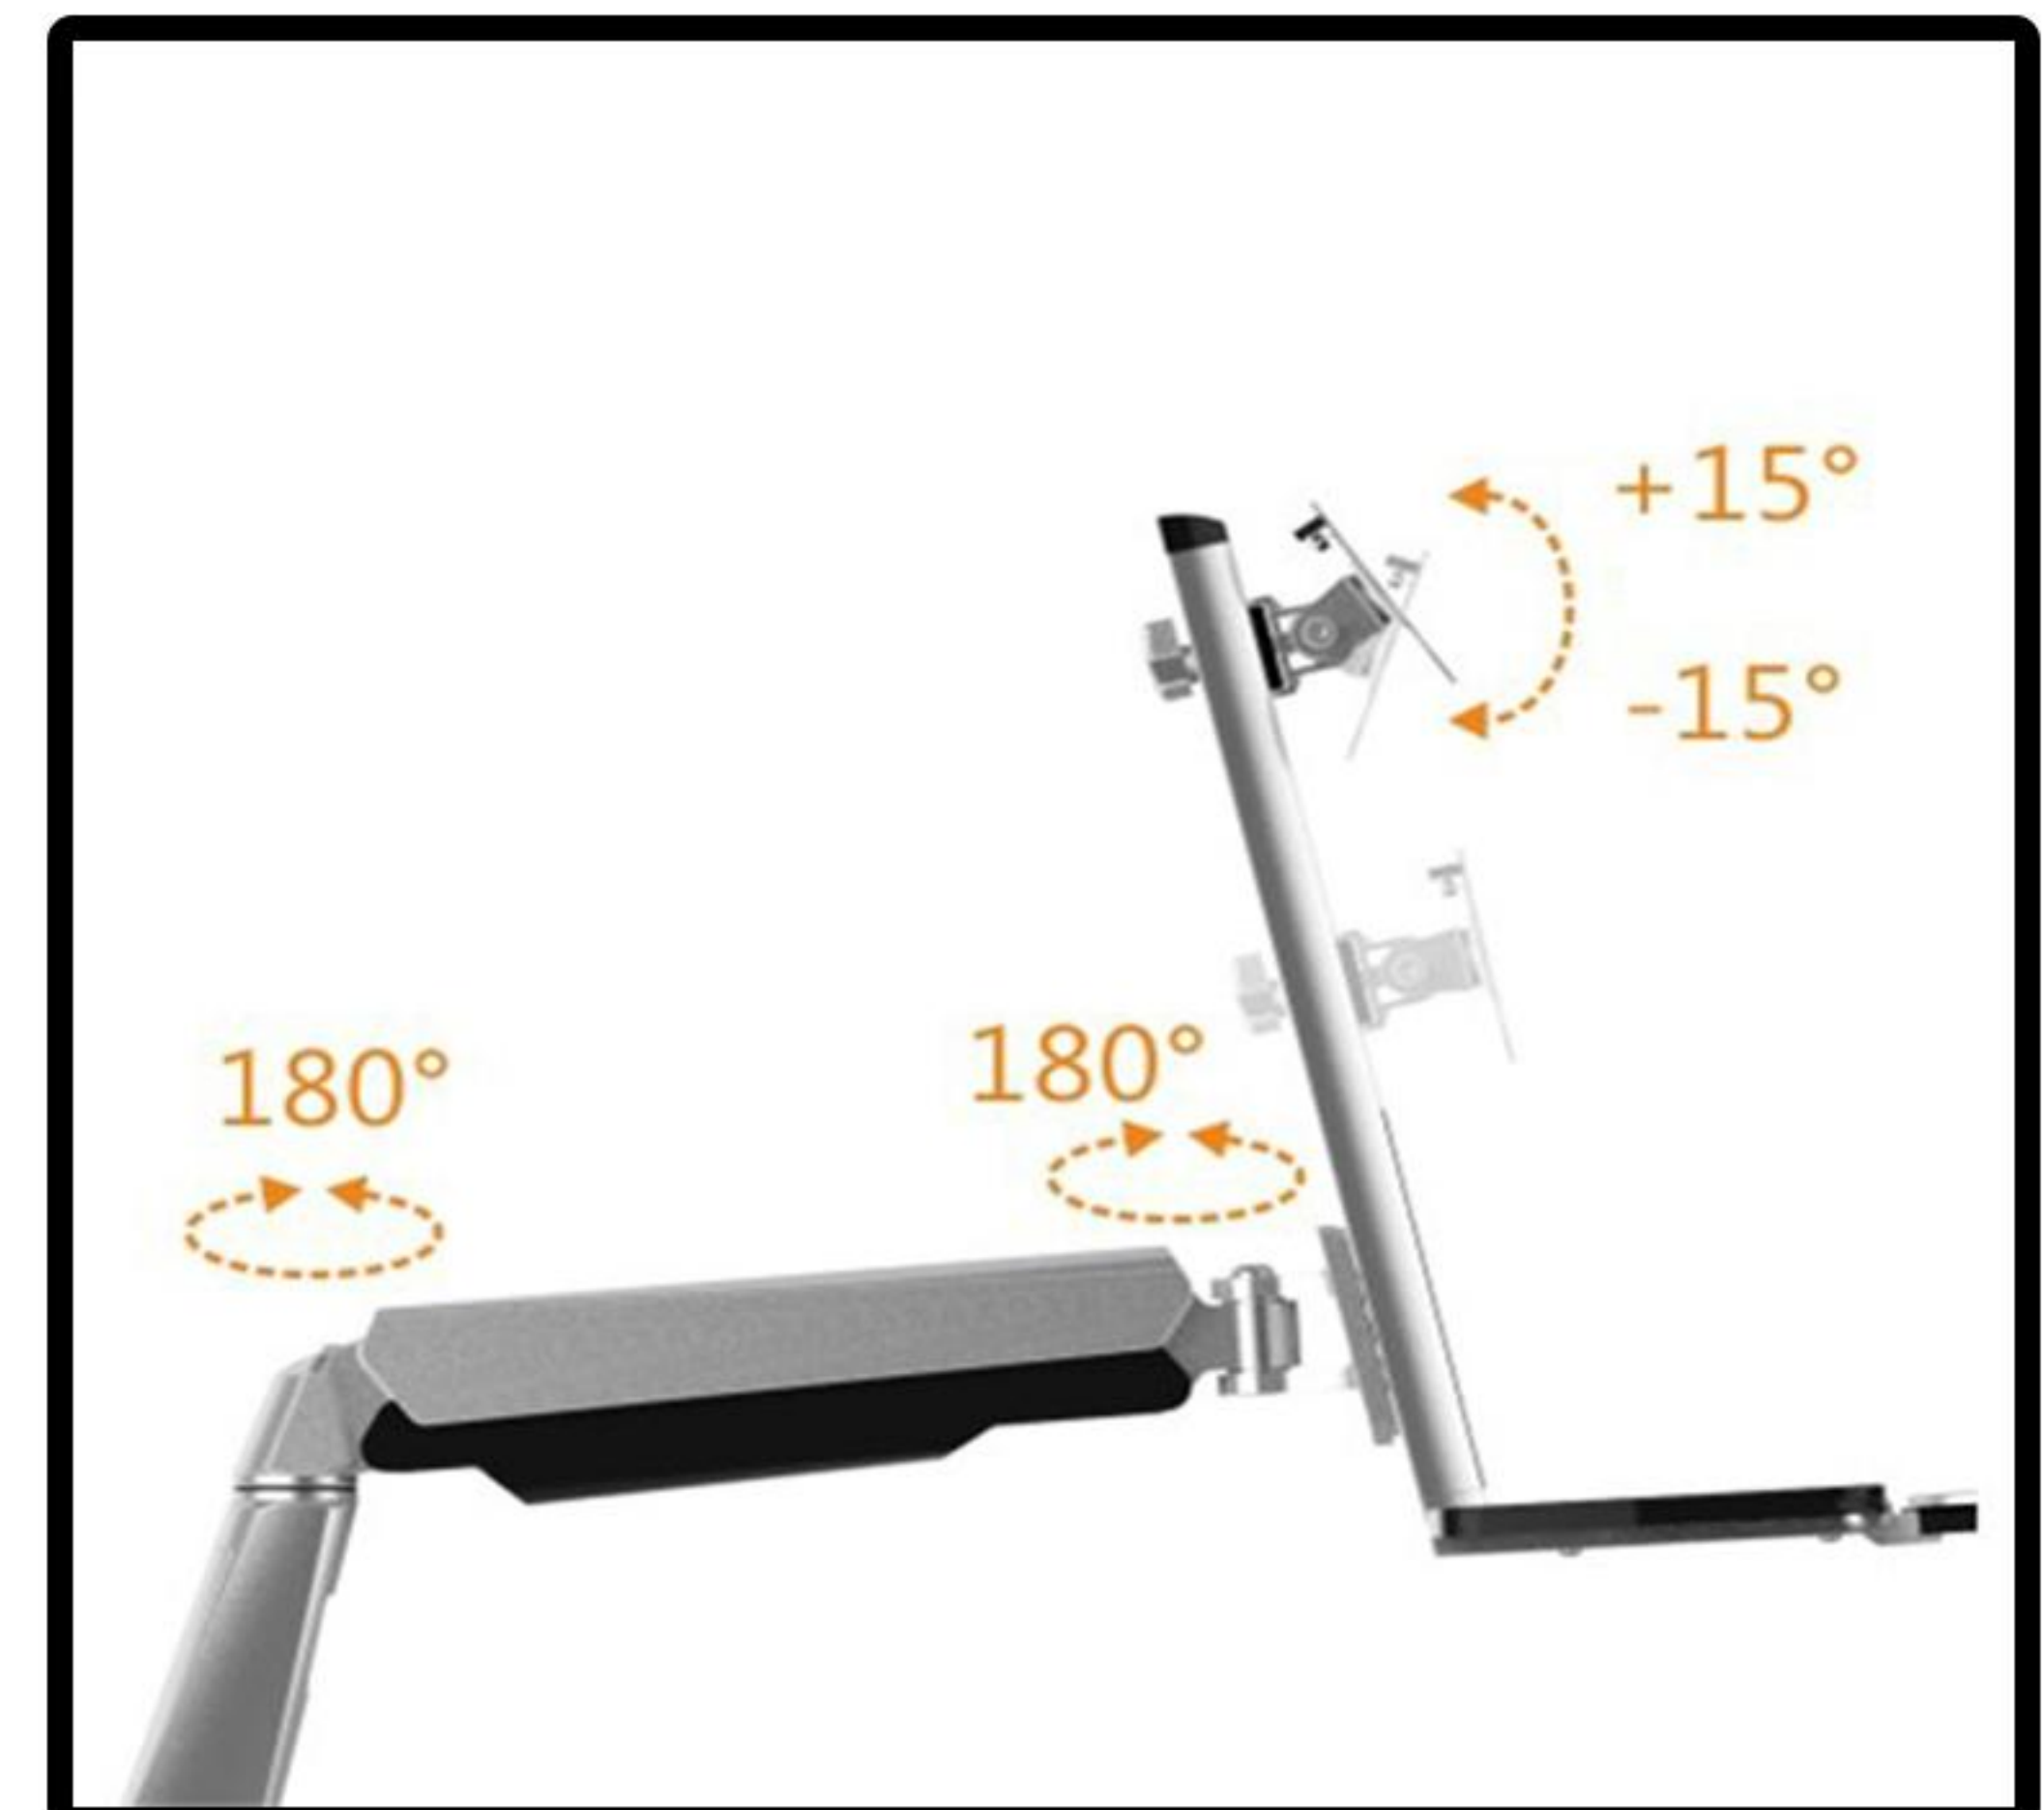

**FULL-MOTION MECHANISM**  
Swivels, tilts and rotates the screen to optimize the freedom of different reading angles.

**ADJUSTABLE HEIGHT ERGONOMIC WORK STATION**  
 Move from sitting to standing in mere seconds with our easy-to-use gas spring arm system. Bring back control to your desk and work from more comfortable positions. Studies have shown standing and working is a healthier and more productive alternative

- ❖ **KEYBOARD TRAY AND MONITOR MOUNT** - Wide keyboard tray with soft wrist pad for comfortable use. Universal VESA compatible monitor mount (VESA 75x75 and 100x100) fits monitors up to 32 inches in screen size.
- ❖ **PREMIUM FEATURES** - Compartmentalized storage tray to hold office essentials, your phone and coffee mug. Sleek silver finish. Cable management for clean installation.
- ❖ **EASY INSTALLATION** - The base comes with dual clamp and grommet option to suit your desk. Heavy-duty base provides stability to the entire assembly

**DETACHABLE VESA PLATE DESIGN**  
 Makes the installation much easier by screwing into your monitor and then sliding back onto the arm.

**BUILT-IN SPRING GAUGE**  
 Can be adjusted to suit various monitor weight.

**INDIVIDUAL VESA PLATE HEIGHT ADJUSTMENT**  
 Helps monitors to be perfectly aligned

**SECONDARY STORAGE TRAY**  
 Offers ample accommodation for the cup, phones, notes, stationery etc.

**LEDGE ON THE BOTTOM OF KEYBOARD TRAY**  
 Securely holds keyboard in place.