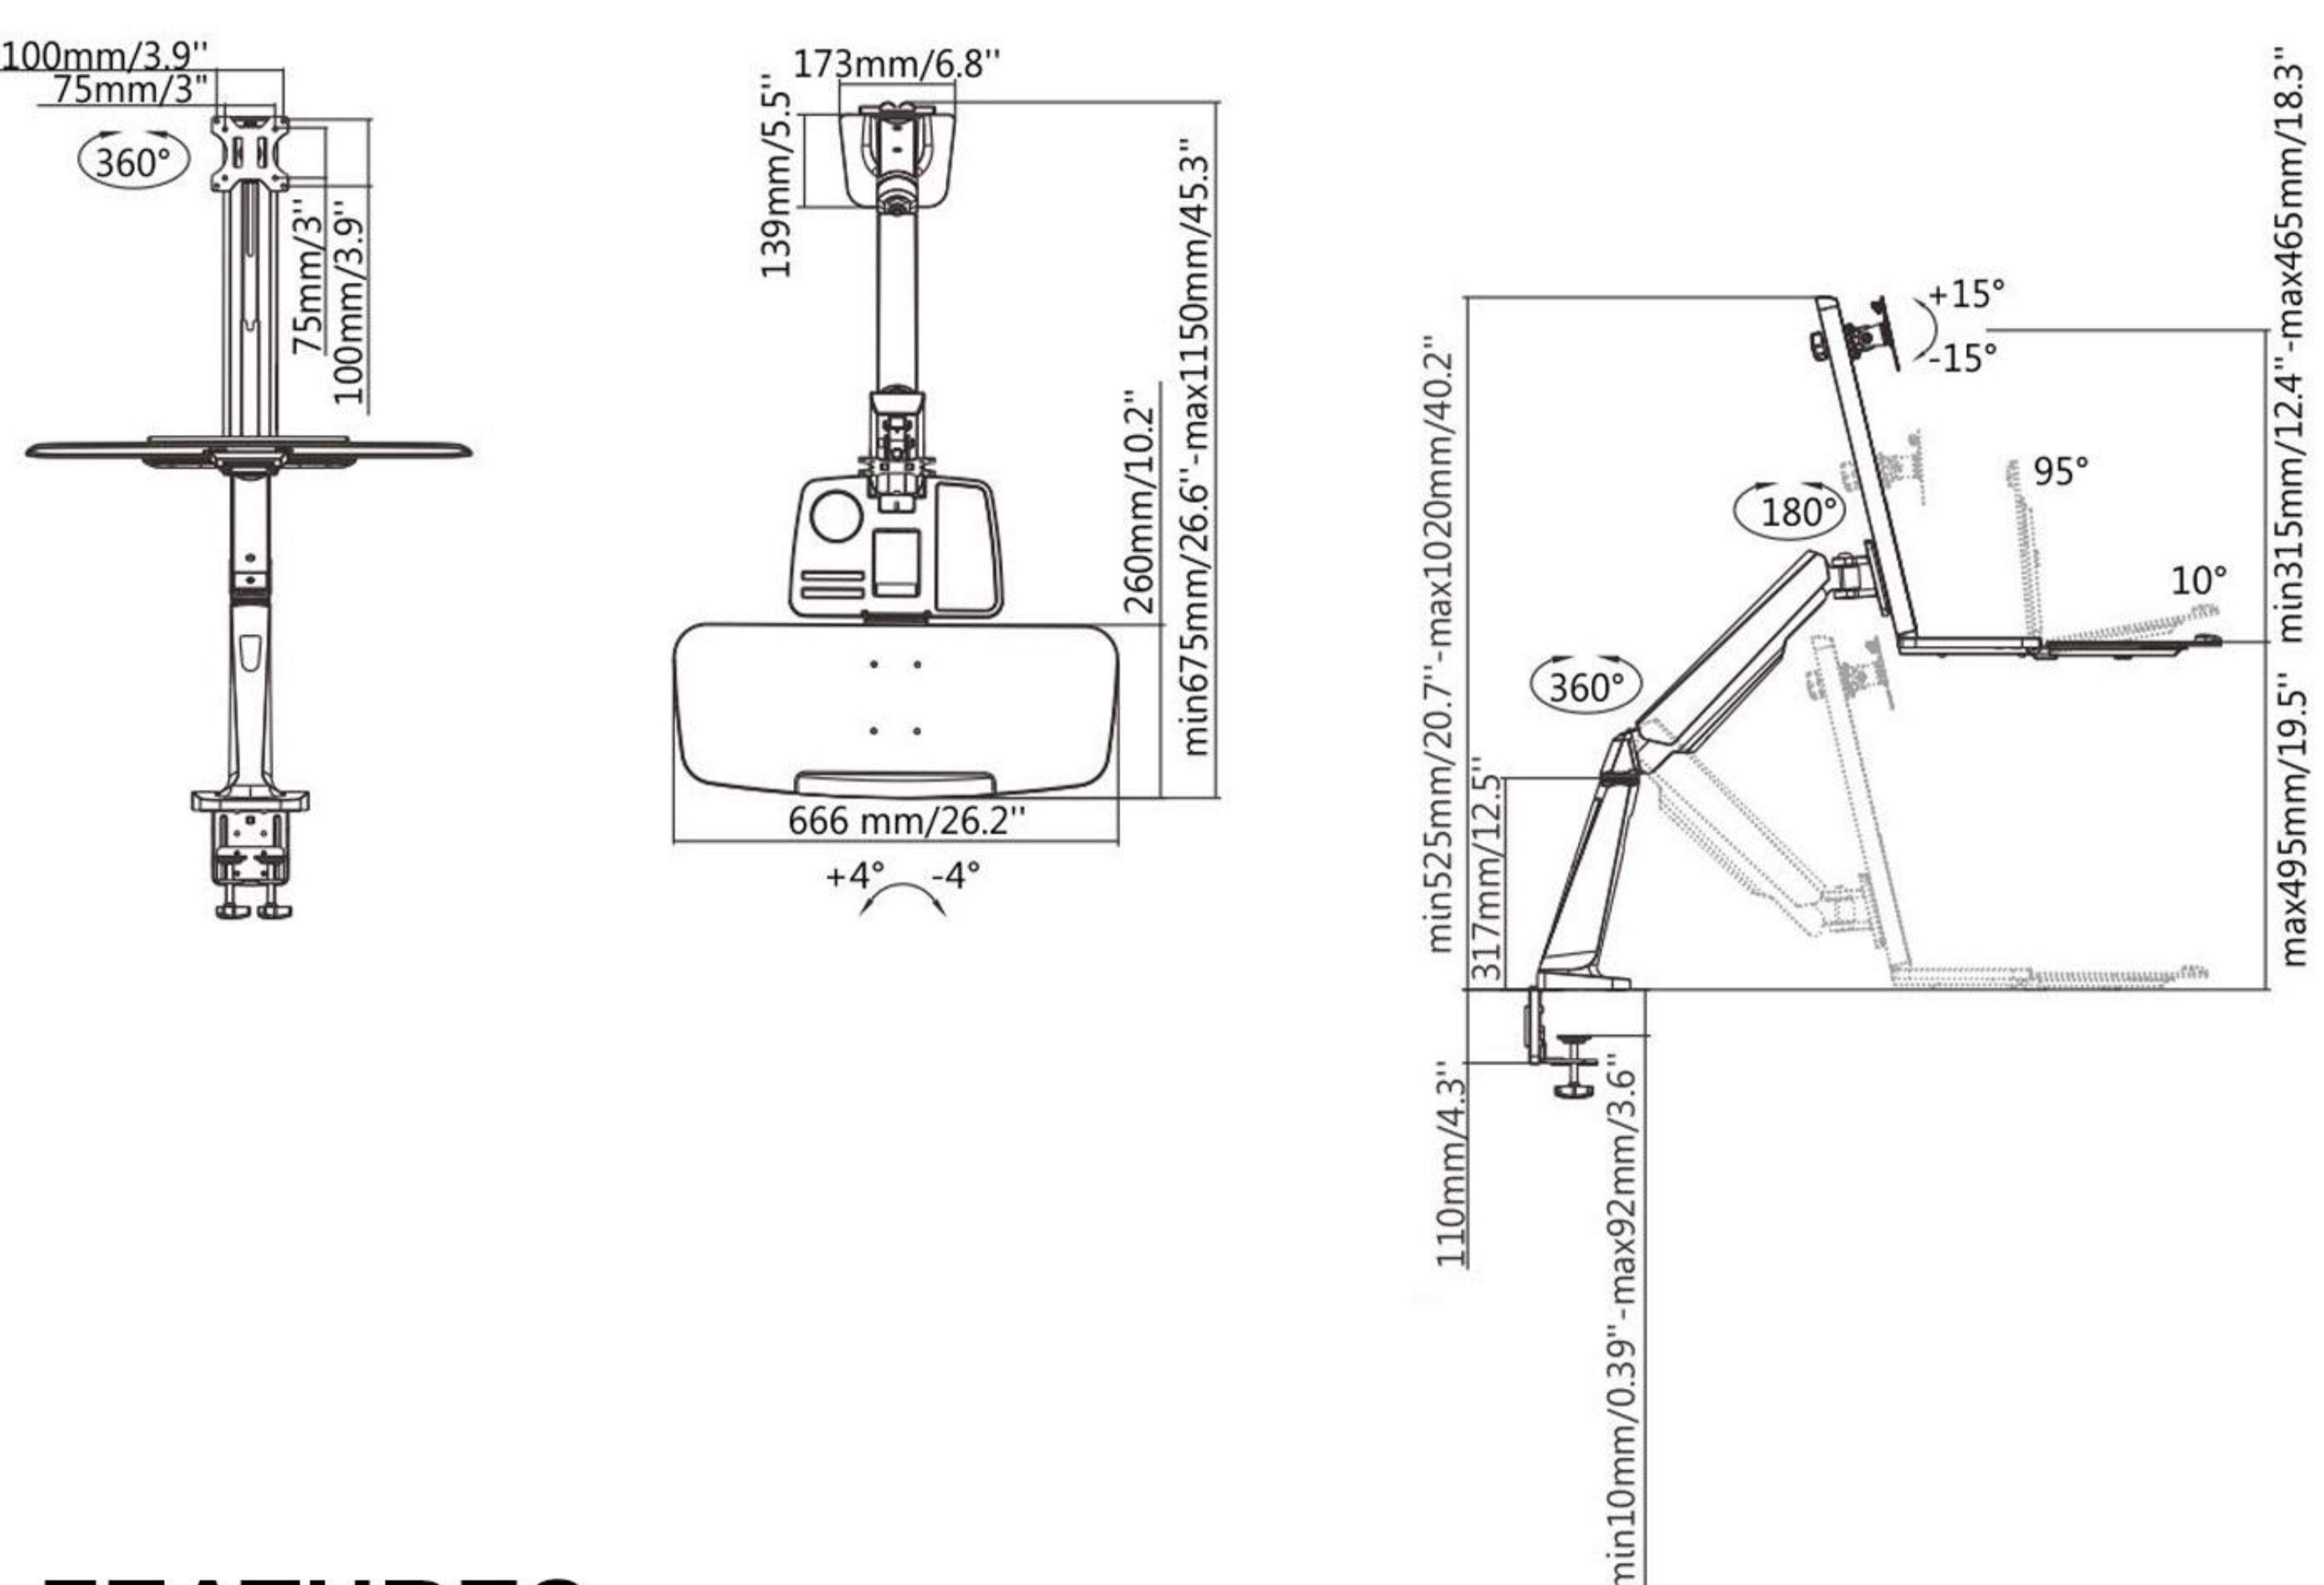

ADJUSTABLE HEIGHT ERGONOMIC WORK STATION
Move from sitting to standing in mere seconds with our easy-to-use gas spring arm system. Bring back control to your desk and work from more comfortable positions. Studies have shown standing and working is a healthier and more productive alternative

STAND UP DESK CONVERTER
You do not need to buy a brand new stand up desk. Use your existing desk with Mount-It! stand up desk converter. Get the same health benefits without breaking the bank