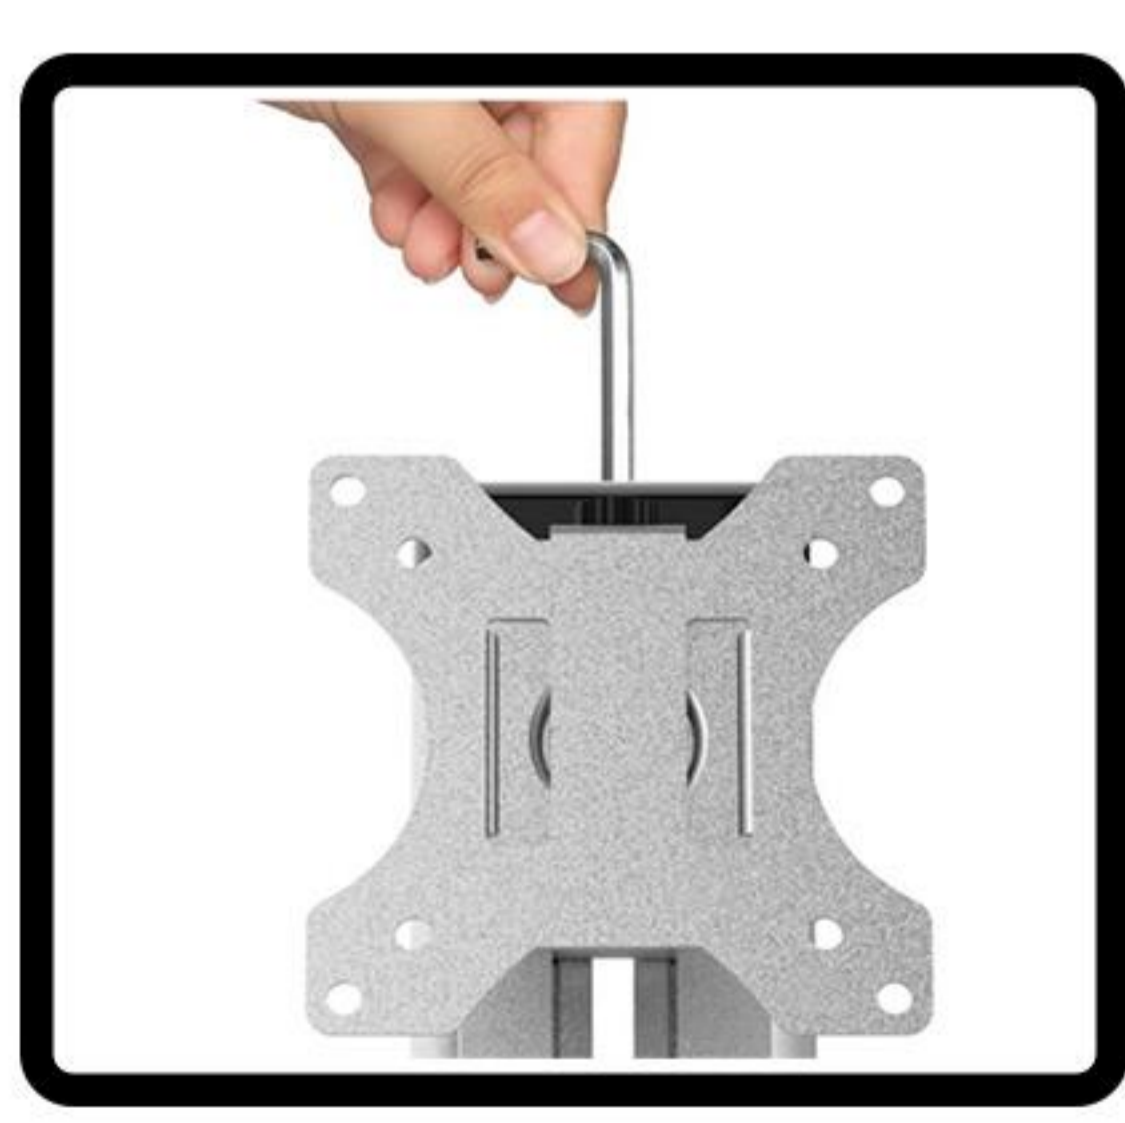

**FULL-MOTION MECHANISM**  
Swivels, tilts and rotates the screen to optimize the freedom of different reading angles.

**ADJUSTABLE HEIGHT ERGONOMIC WORK STATION**  
 Move from sitting to standing in mere seconds with our easy-to-use gas spring arm system. Bring back control to your desk and work from more comfortable positions. Studies have shown standing and working is a healthier and more productive alternative

- ❖ **KEYBOARD TRAY AND MONITOR MOUNT** - Wide keyboard tray with soft wrist pad for comfortable use. Universal VESA compatible monitor mount (VESA 75x75 and 100x100) fits monitors up to 32 inches in screen size.
- ❖ **PREMIUM FEATURES** - Compartmentalized storage tray to hold office essentials, your phone and coffee mug. Sleek silver finish. Cable management for clean installation.
- ❖ **EASY INSTALLATION** - The base comes with dual clamp and grommet option to suit your desk. Heavy-duty base provides stability to the entire assembly

**DETACHABLE VESA PLATE DESIGN**  
 Makes the installation much easier by screwing into your monitor and then sliding back onto the arm.

**BUILT-IN SPRING GAUGE**  
 Can be adjusted to suit various monitor weight.

**INDIVIDUAL VESA PLATE HEIGHT ADJUSTMENT**  
 Helps monitors to be perfectly aligned

**SECONDARY STORAGE TRAY**  
 Offers ample accommodation for the cup, phones, notes, stationery etc.

**LEDGE ON THE BOTTOM OF KEYBOARD TRAY**  
 Securely holds keyboard in place.