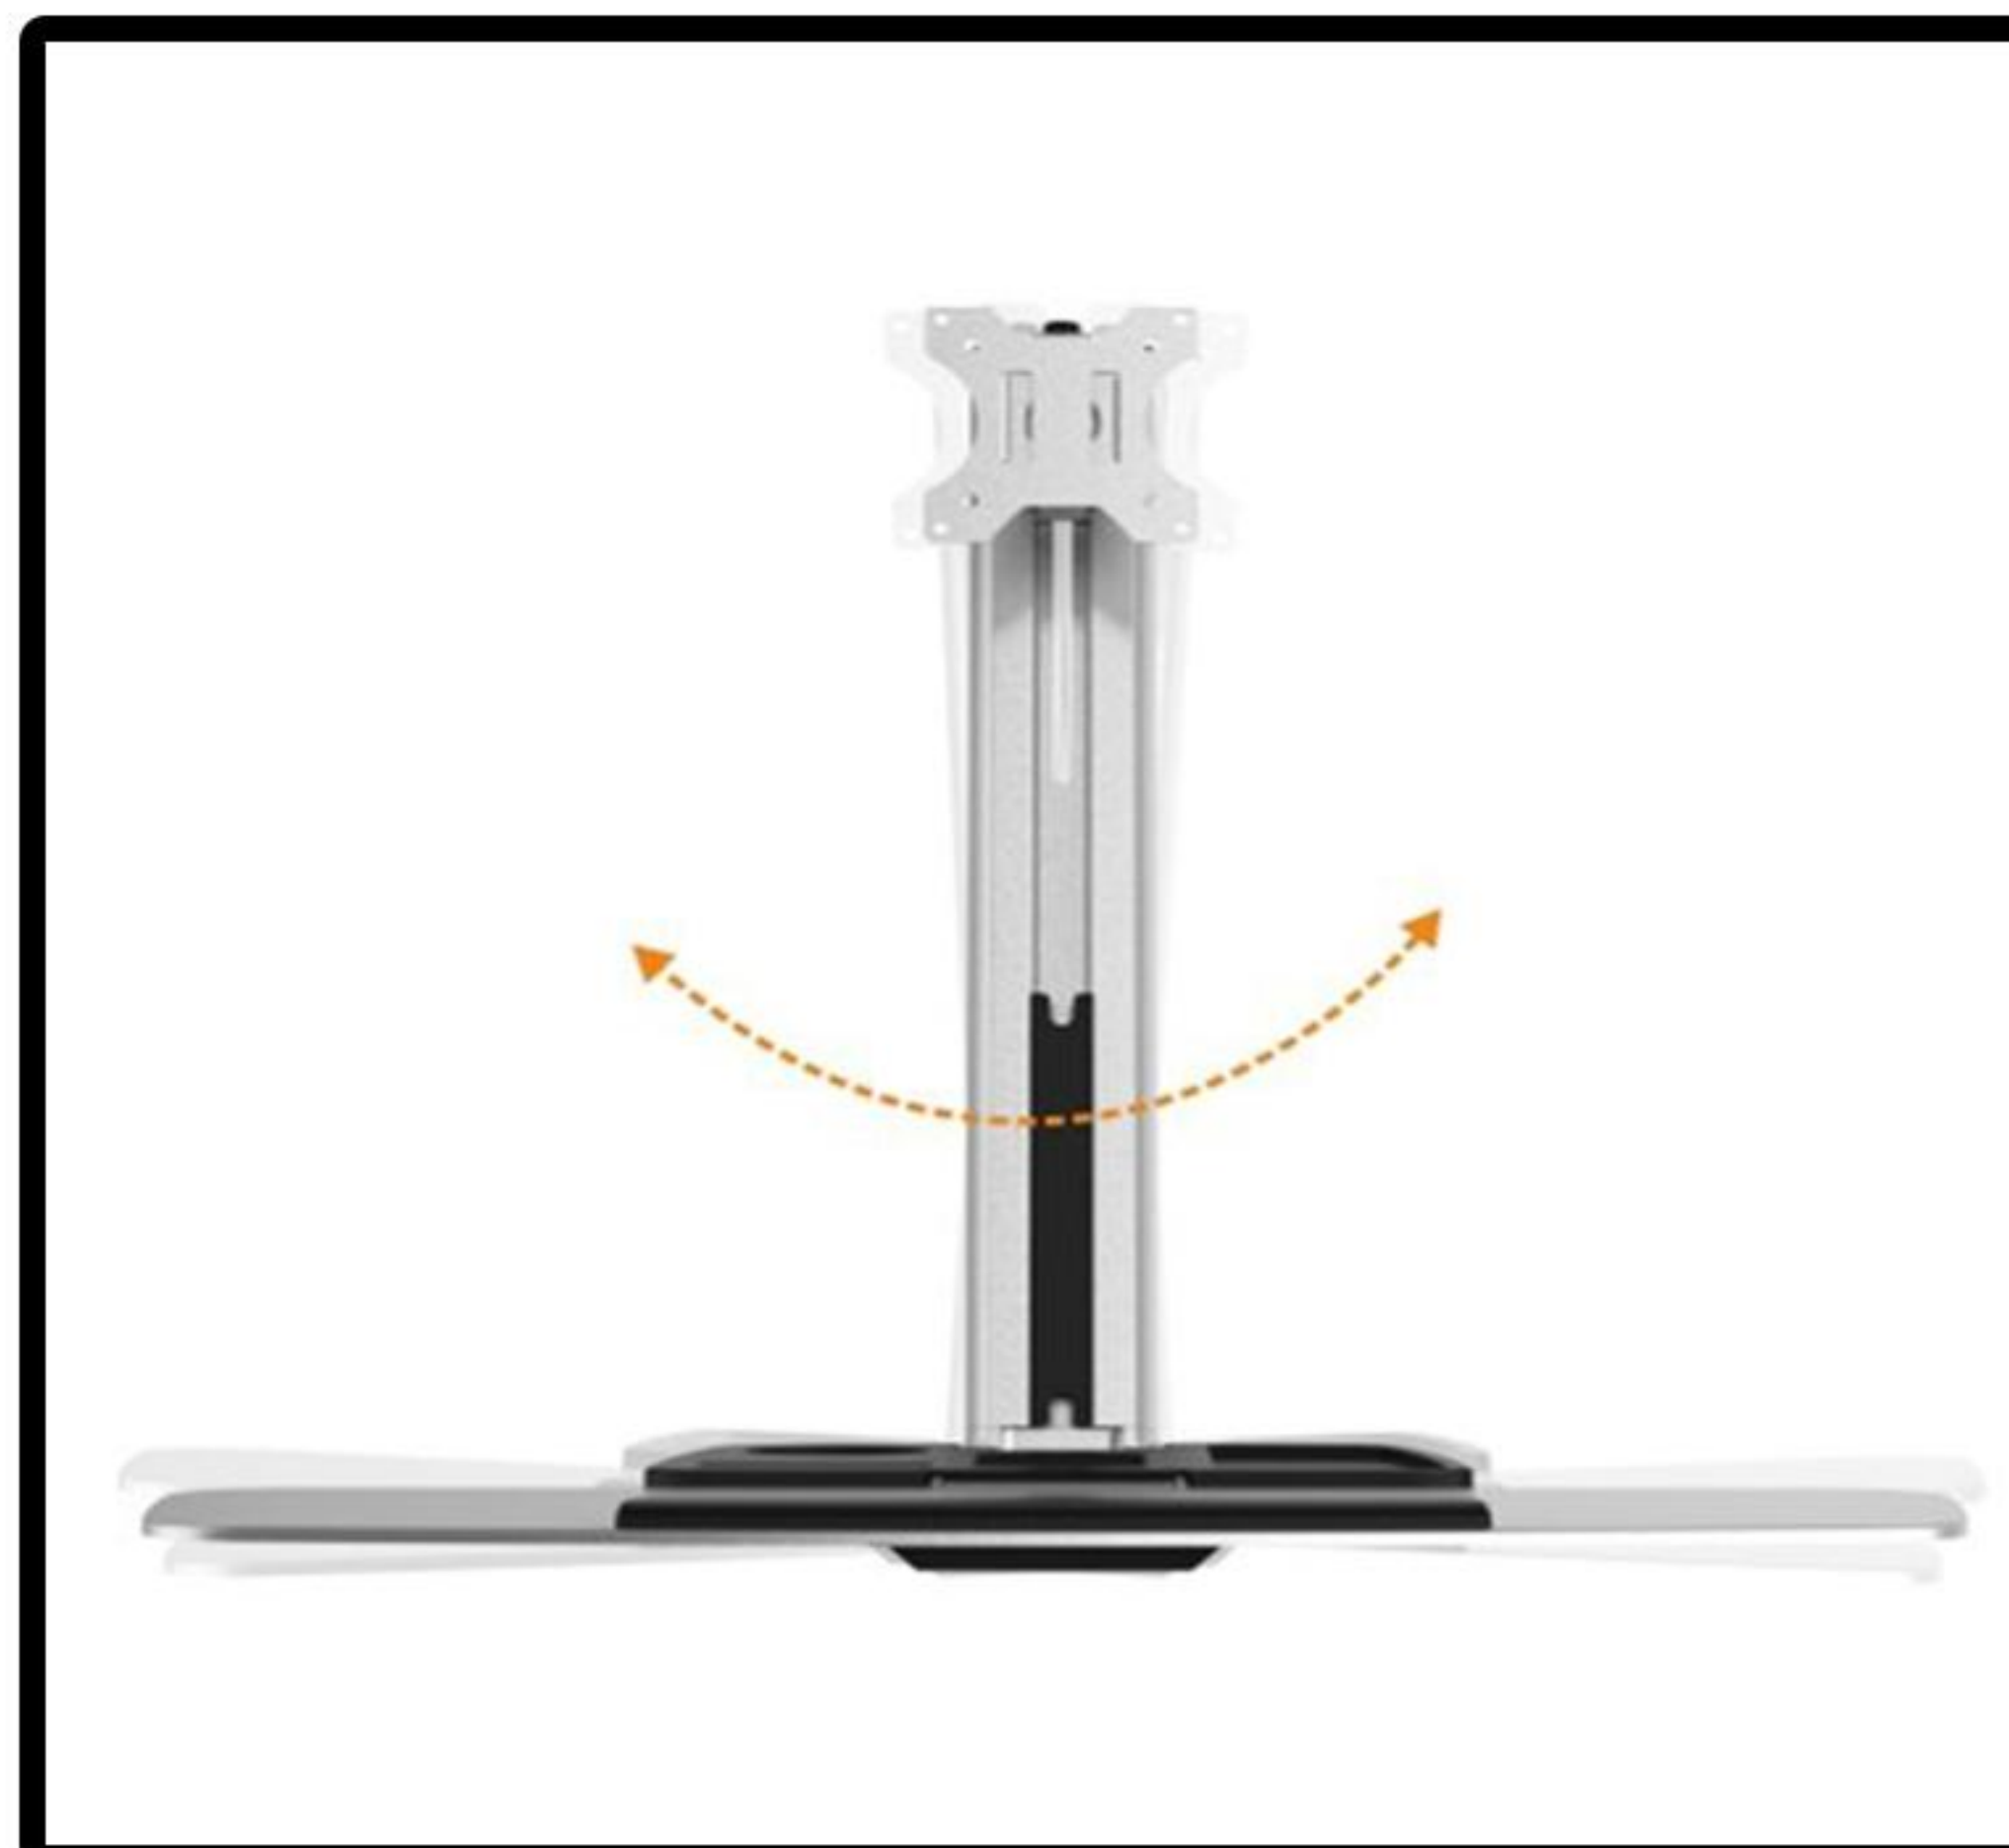

MICRO LEVEL ADJUSTMENT
Enables precision alignment of the keyboard configuration