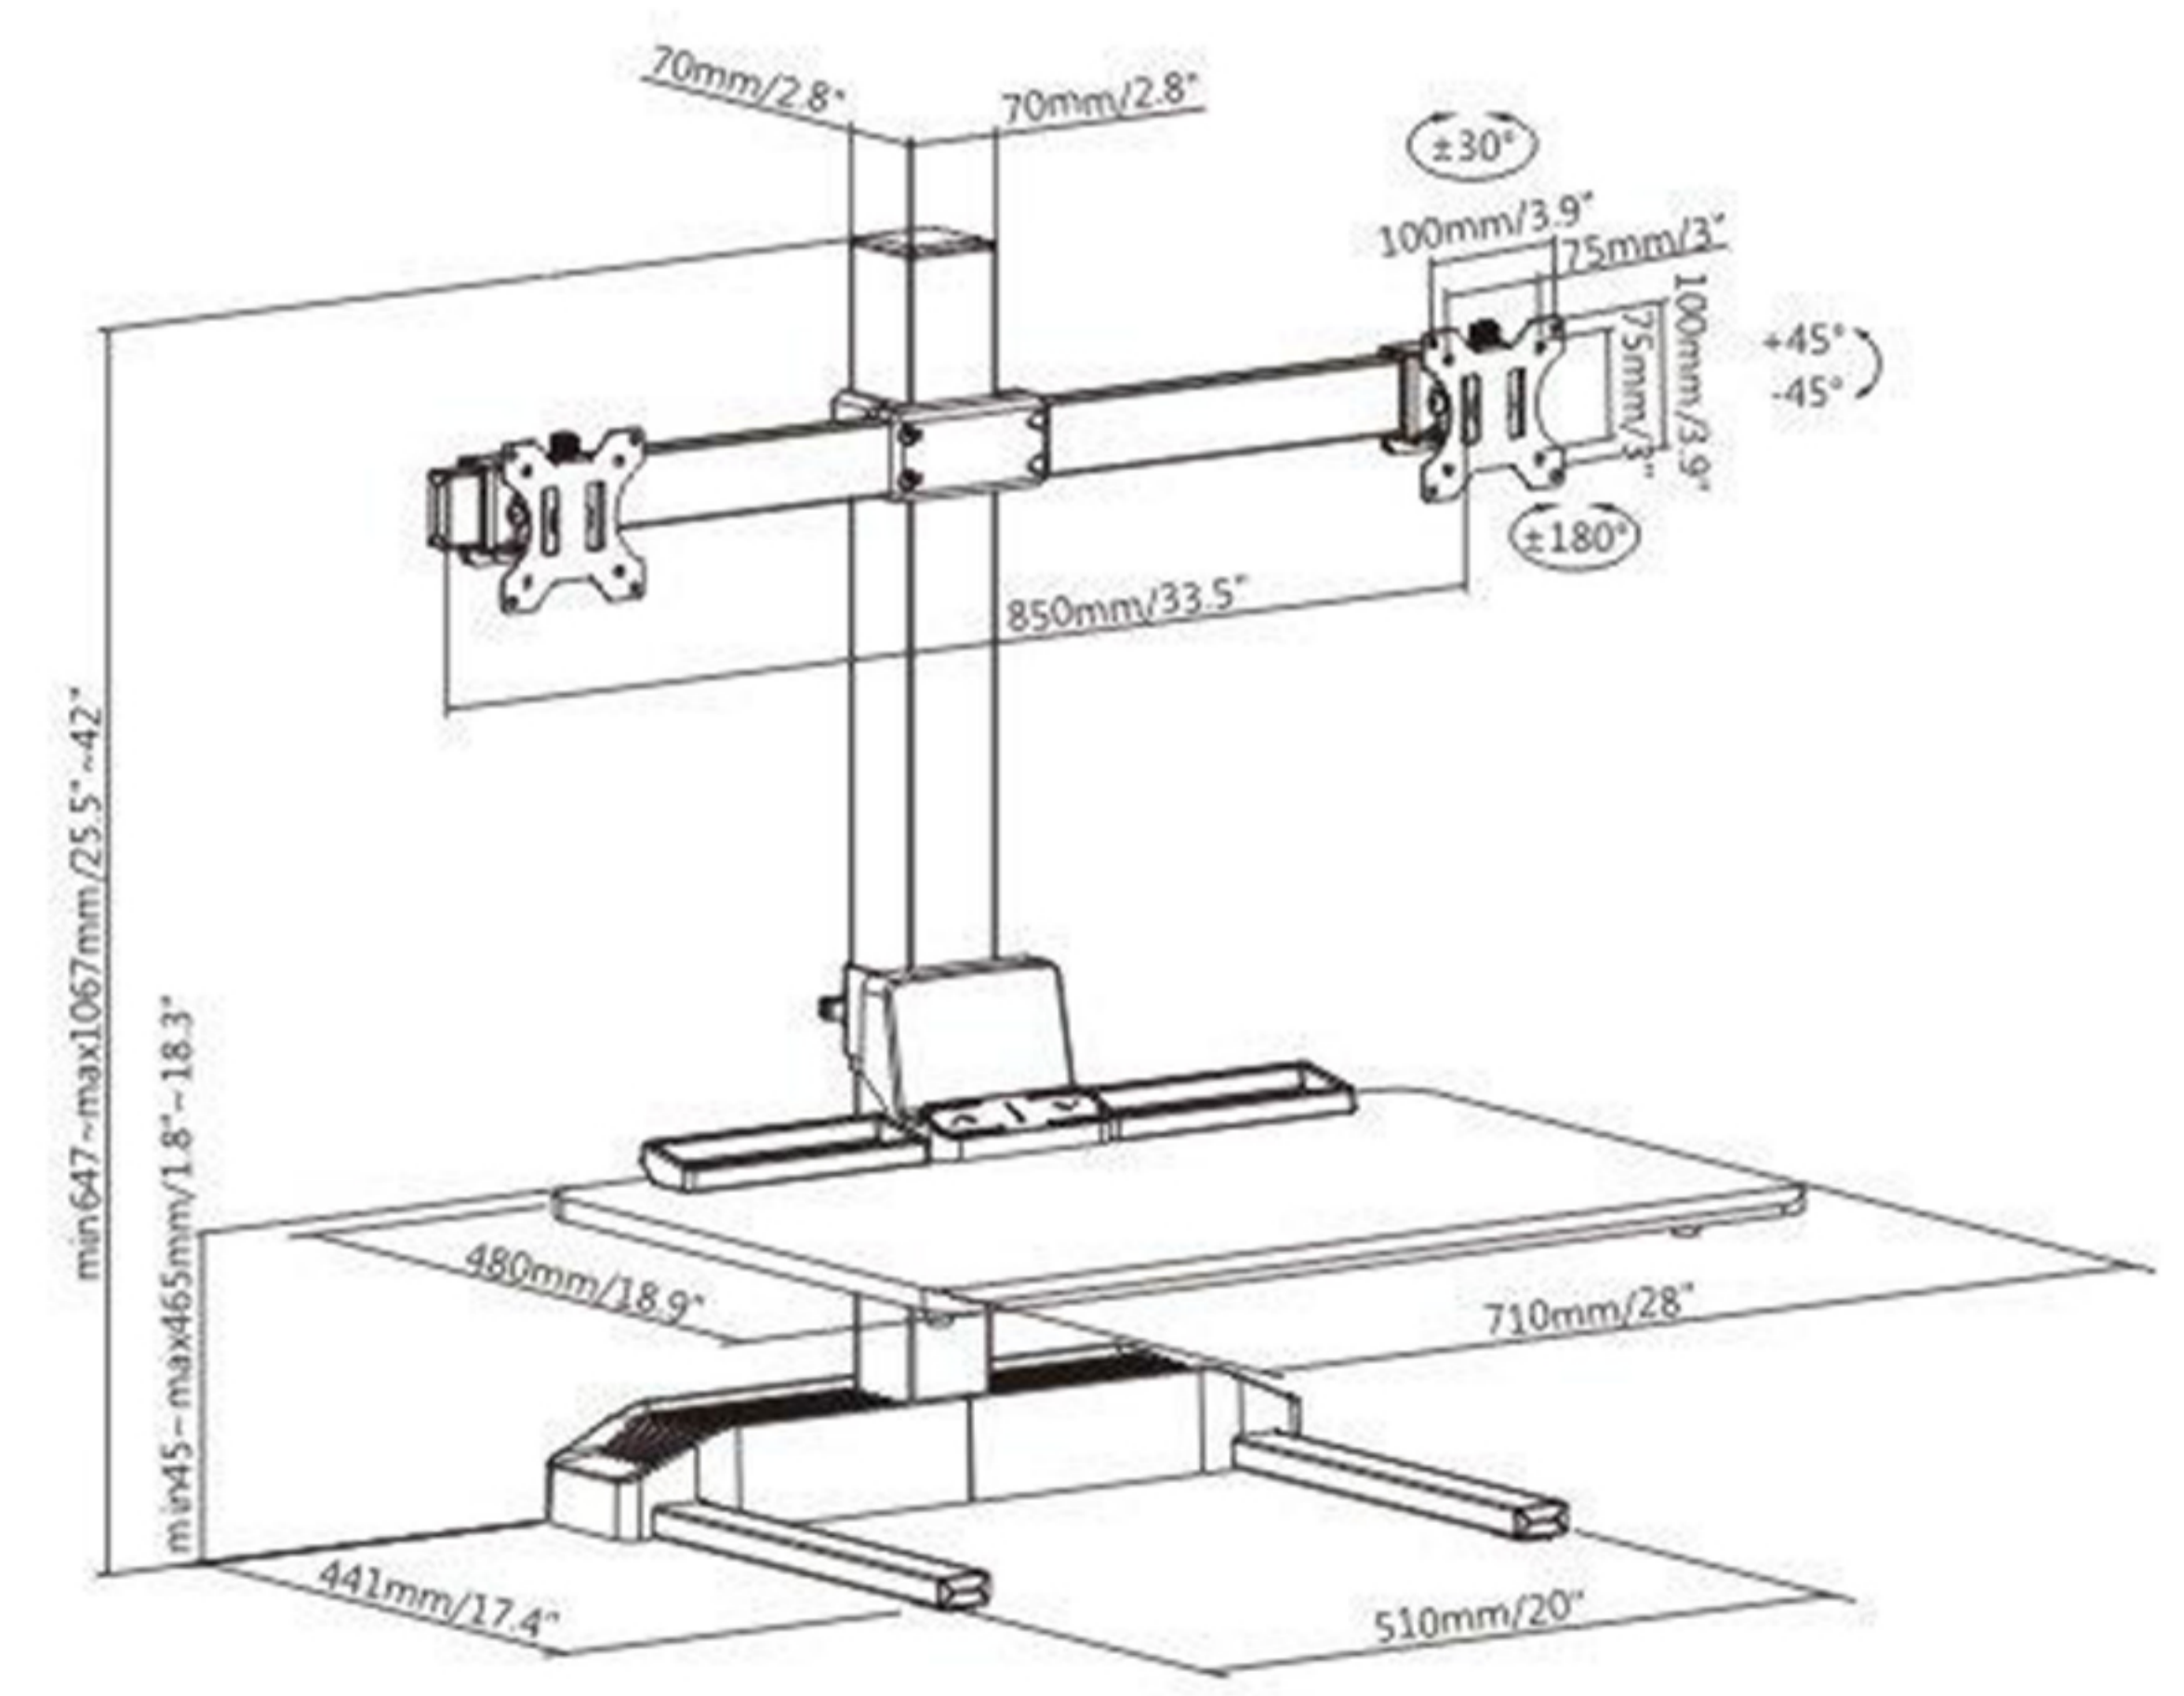

Swivel

-30° to +30°

The monitor mounts are full motion (tilt up and down, swivel left and right, rotate 360 degrees between landscape and portrait) to allow the perfect monitor angle adjustment.

Adjustable platform height of 1.8 to 18.3 inches, plus the adjustable monitor height makes this workstation ideal for both shorter or tall users.

Features a steel base with a solid 55lbs load capacity, designed to remain sturdy while you work. Strong Motor helps to raising the workstation platform effortlessly from 1.8 to 18.3 inches from the ground. Simply Press of a button to raise and lower the desk.

DUAL MONITOR MOUNT

Enables precision alignment of multiple screens

850mm / 33.5"

Fits 2 screen size from 17" to 32" with VESA compliant 75x75mm - 100x100mm.

Help reduce back and neck strains. Assists to fix your posture immediately. Whether you are sitting or standing, you can elegantly and silently adjust the table to an ergonomic height.

Features

1. Fit Screen Size: 17"-32".
2. VESA Compatible: 75x75,100x100
3. Monitor Weight Capacity (per screen): 8kg (17.6lbs)
4. Worksurface Size(LxW): 710x480mm (28"x18.9")
5. Worksurface Thickness: 15mm (0.59")
6. Height Range: 45~465mm (1.8"~18.3")
7. Power Cord Length: 1.5m (4.9ft)
8. Worksurface Thickness: 15mm (0.59")