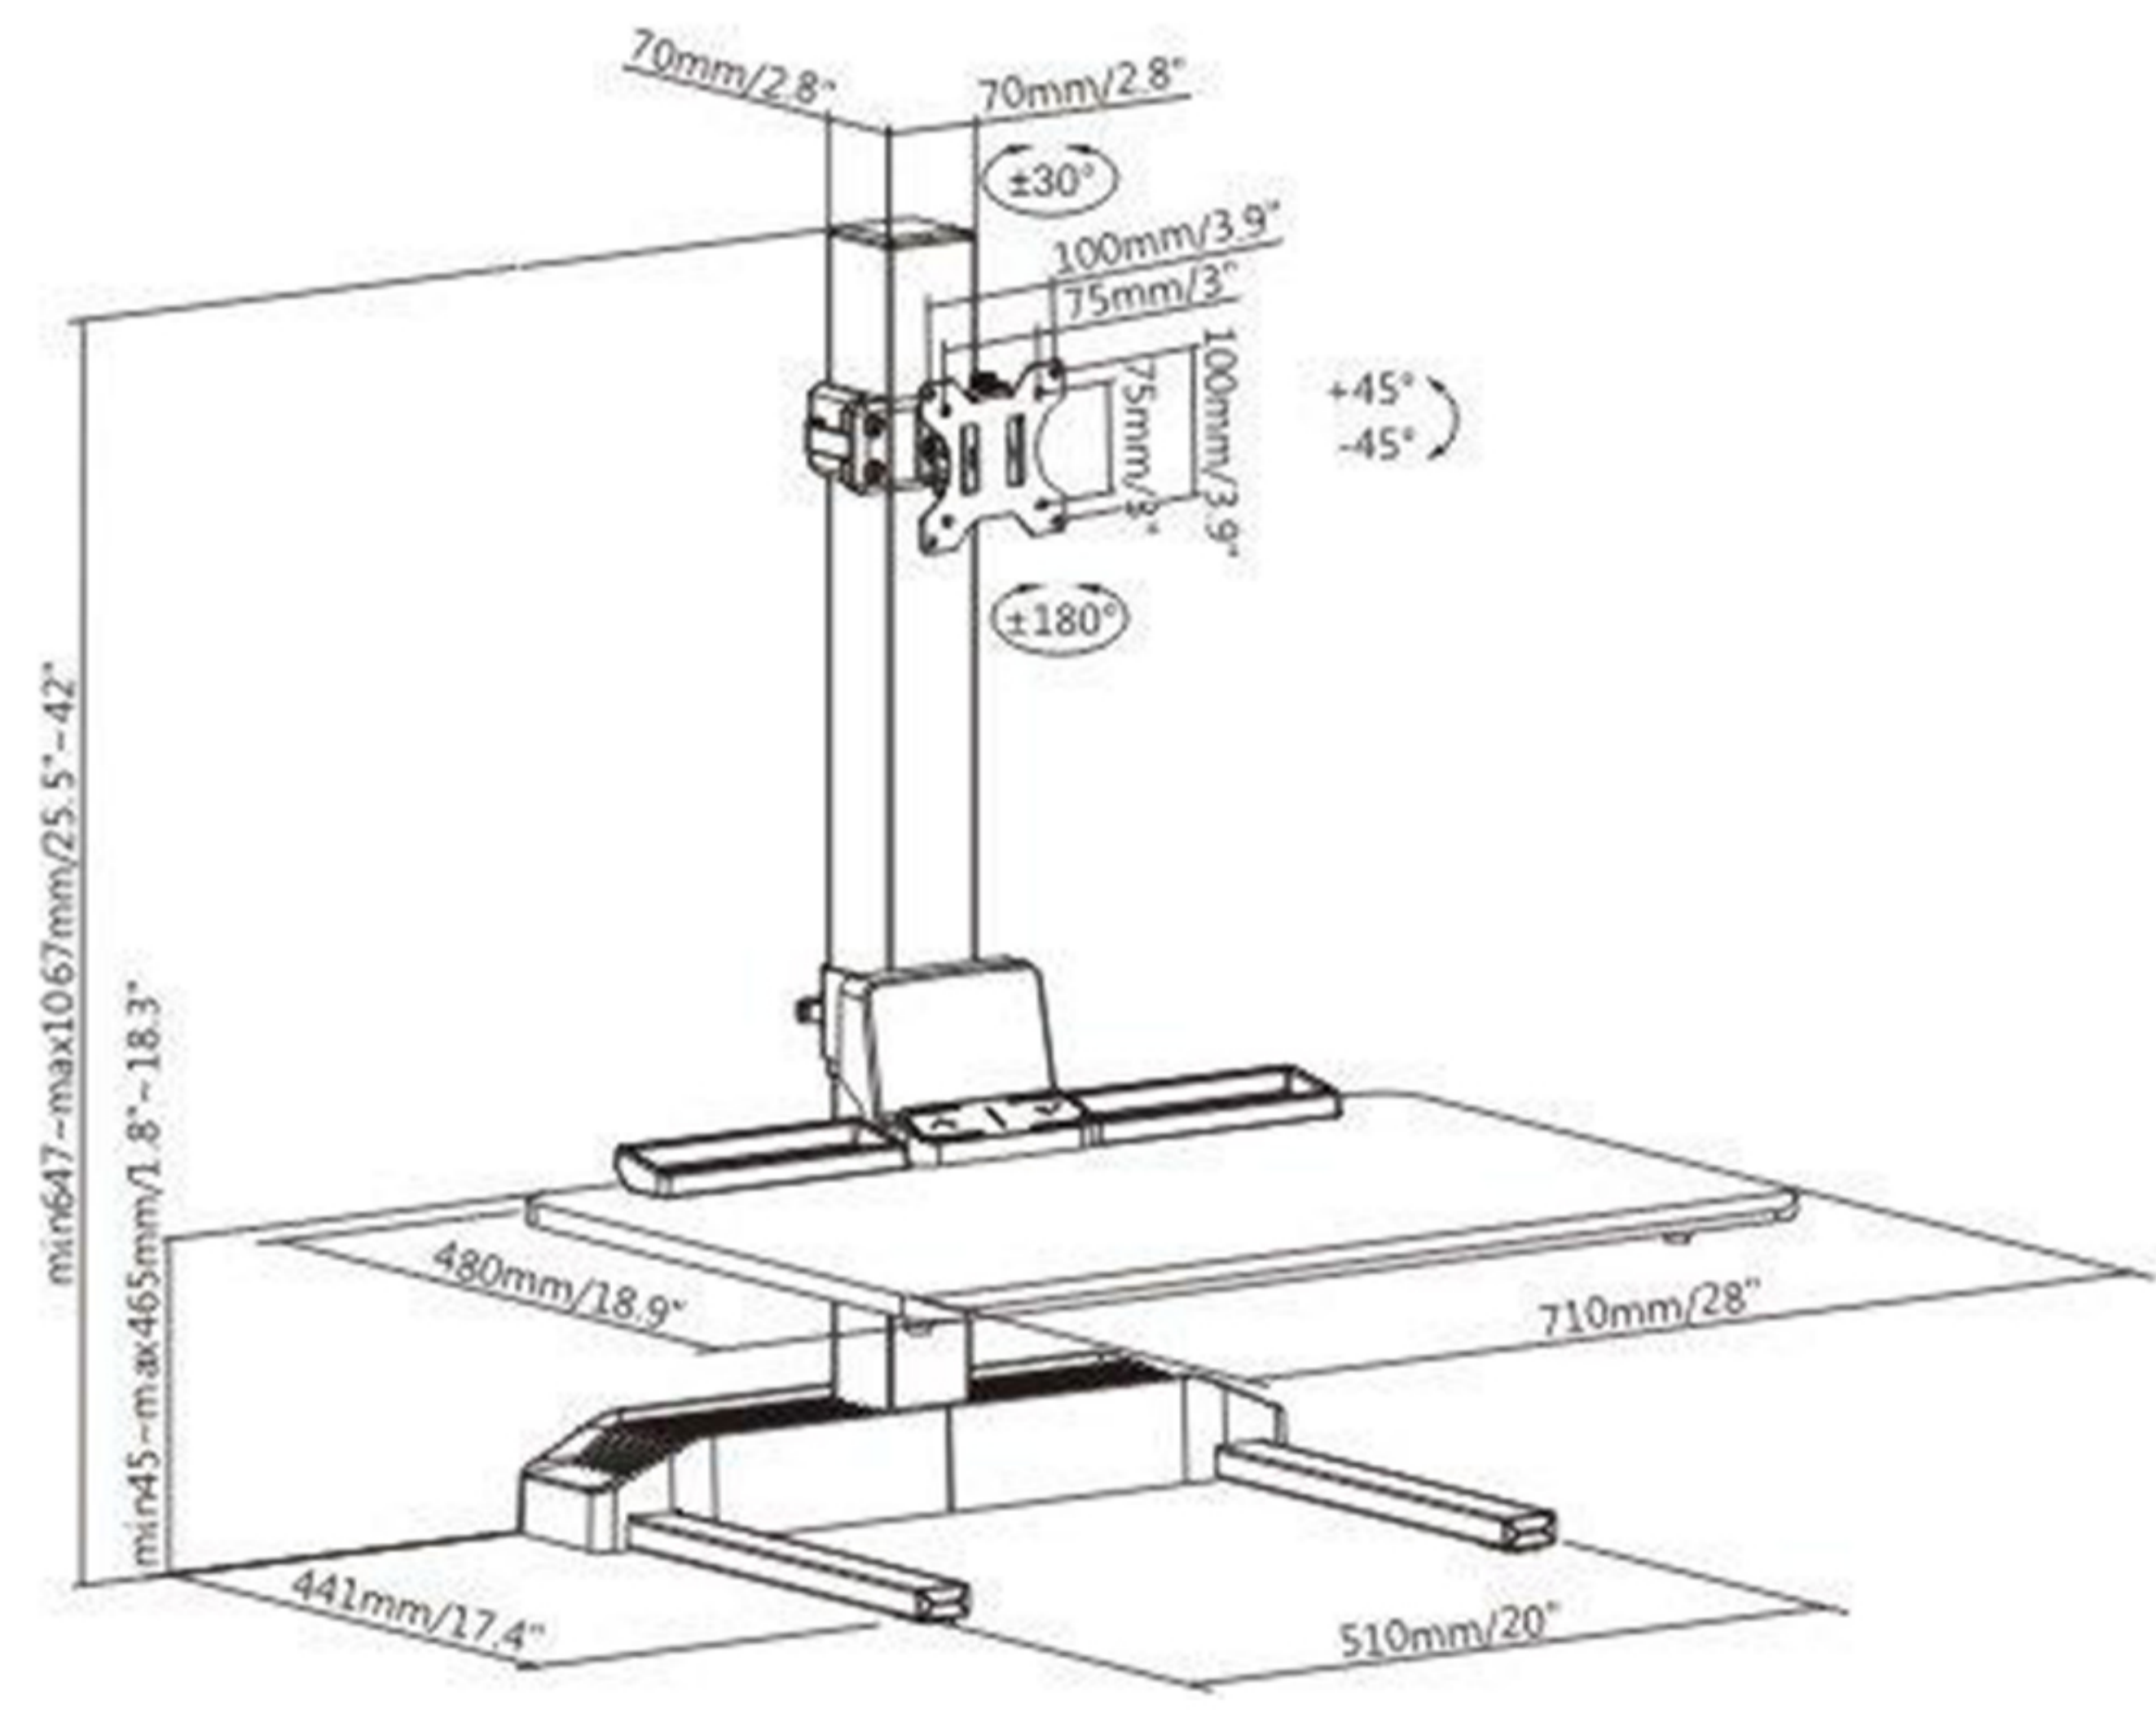

Swivel

-30° to +30°

The monitor mounts are full motion (tilt up and down, swivel left and right, rotate 360 degrees between landscape and portrait) to allow the perfect monitor angle adjustment.

Adjustable platform height of 1.8 to 18.3 inches, plus the adjustable monitor height makes this workstation ideal for both shorter or tall users.

Features a steel base with a solid 55lbs load capacity, designed to remain sturdy while you work. Strong Motor helps to raising the workstation platform effortlessly from 1.8 to 18.3 inches from the ground. Simply Press of a button to raise and lower the desk.

DUAL MONITOR MOUNT

Enables precision alignment of multiple screens

850mm / 33.5"

Fits 2 screen size from 17" to 32" with VESA compliant 75x75mm - 100x100mm.

Help reduce back and neck strains. Assists to fix your posture immediately. Whether you are sitting or standing, you can elegantly and silently adjust the table to an ergonomic height.

Features

1. Fit Screen Size: 17"-32".
2. VESA Compatible: 75x75,100x100
3. Monitor Weight Capacity (per screen): 8kg (17.6lbs)
4. Worksurface Size(LxW): 710x480mm (28"x18.9")
5. Worksurface Thickness: 15mm (0.59")
6. Height Range: 45~465mm (1.8"~18.3")
7. Power Cord Length: 1.5m (4.9ft)
8. Worksurface Thickness: 15mm (0.59")