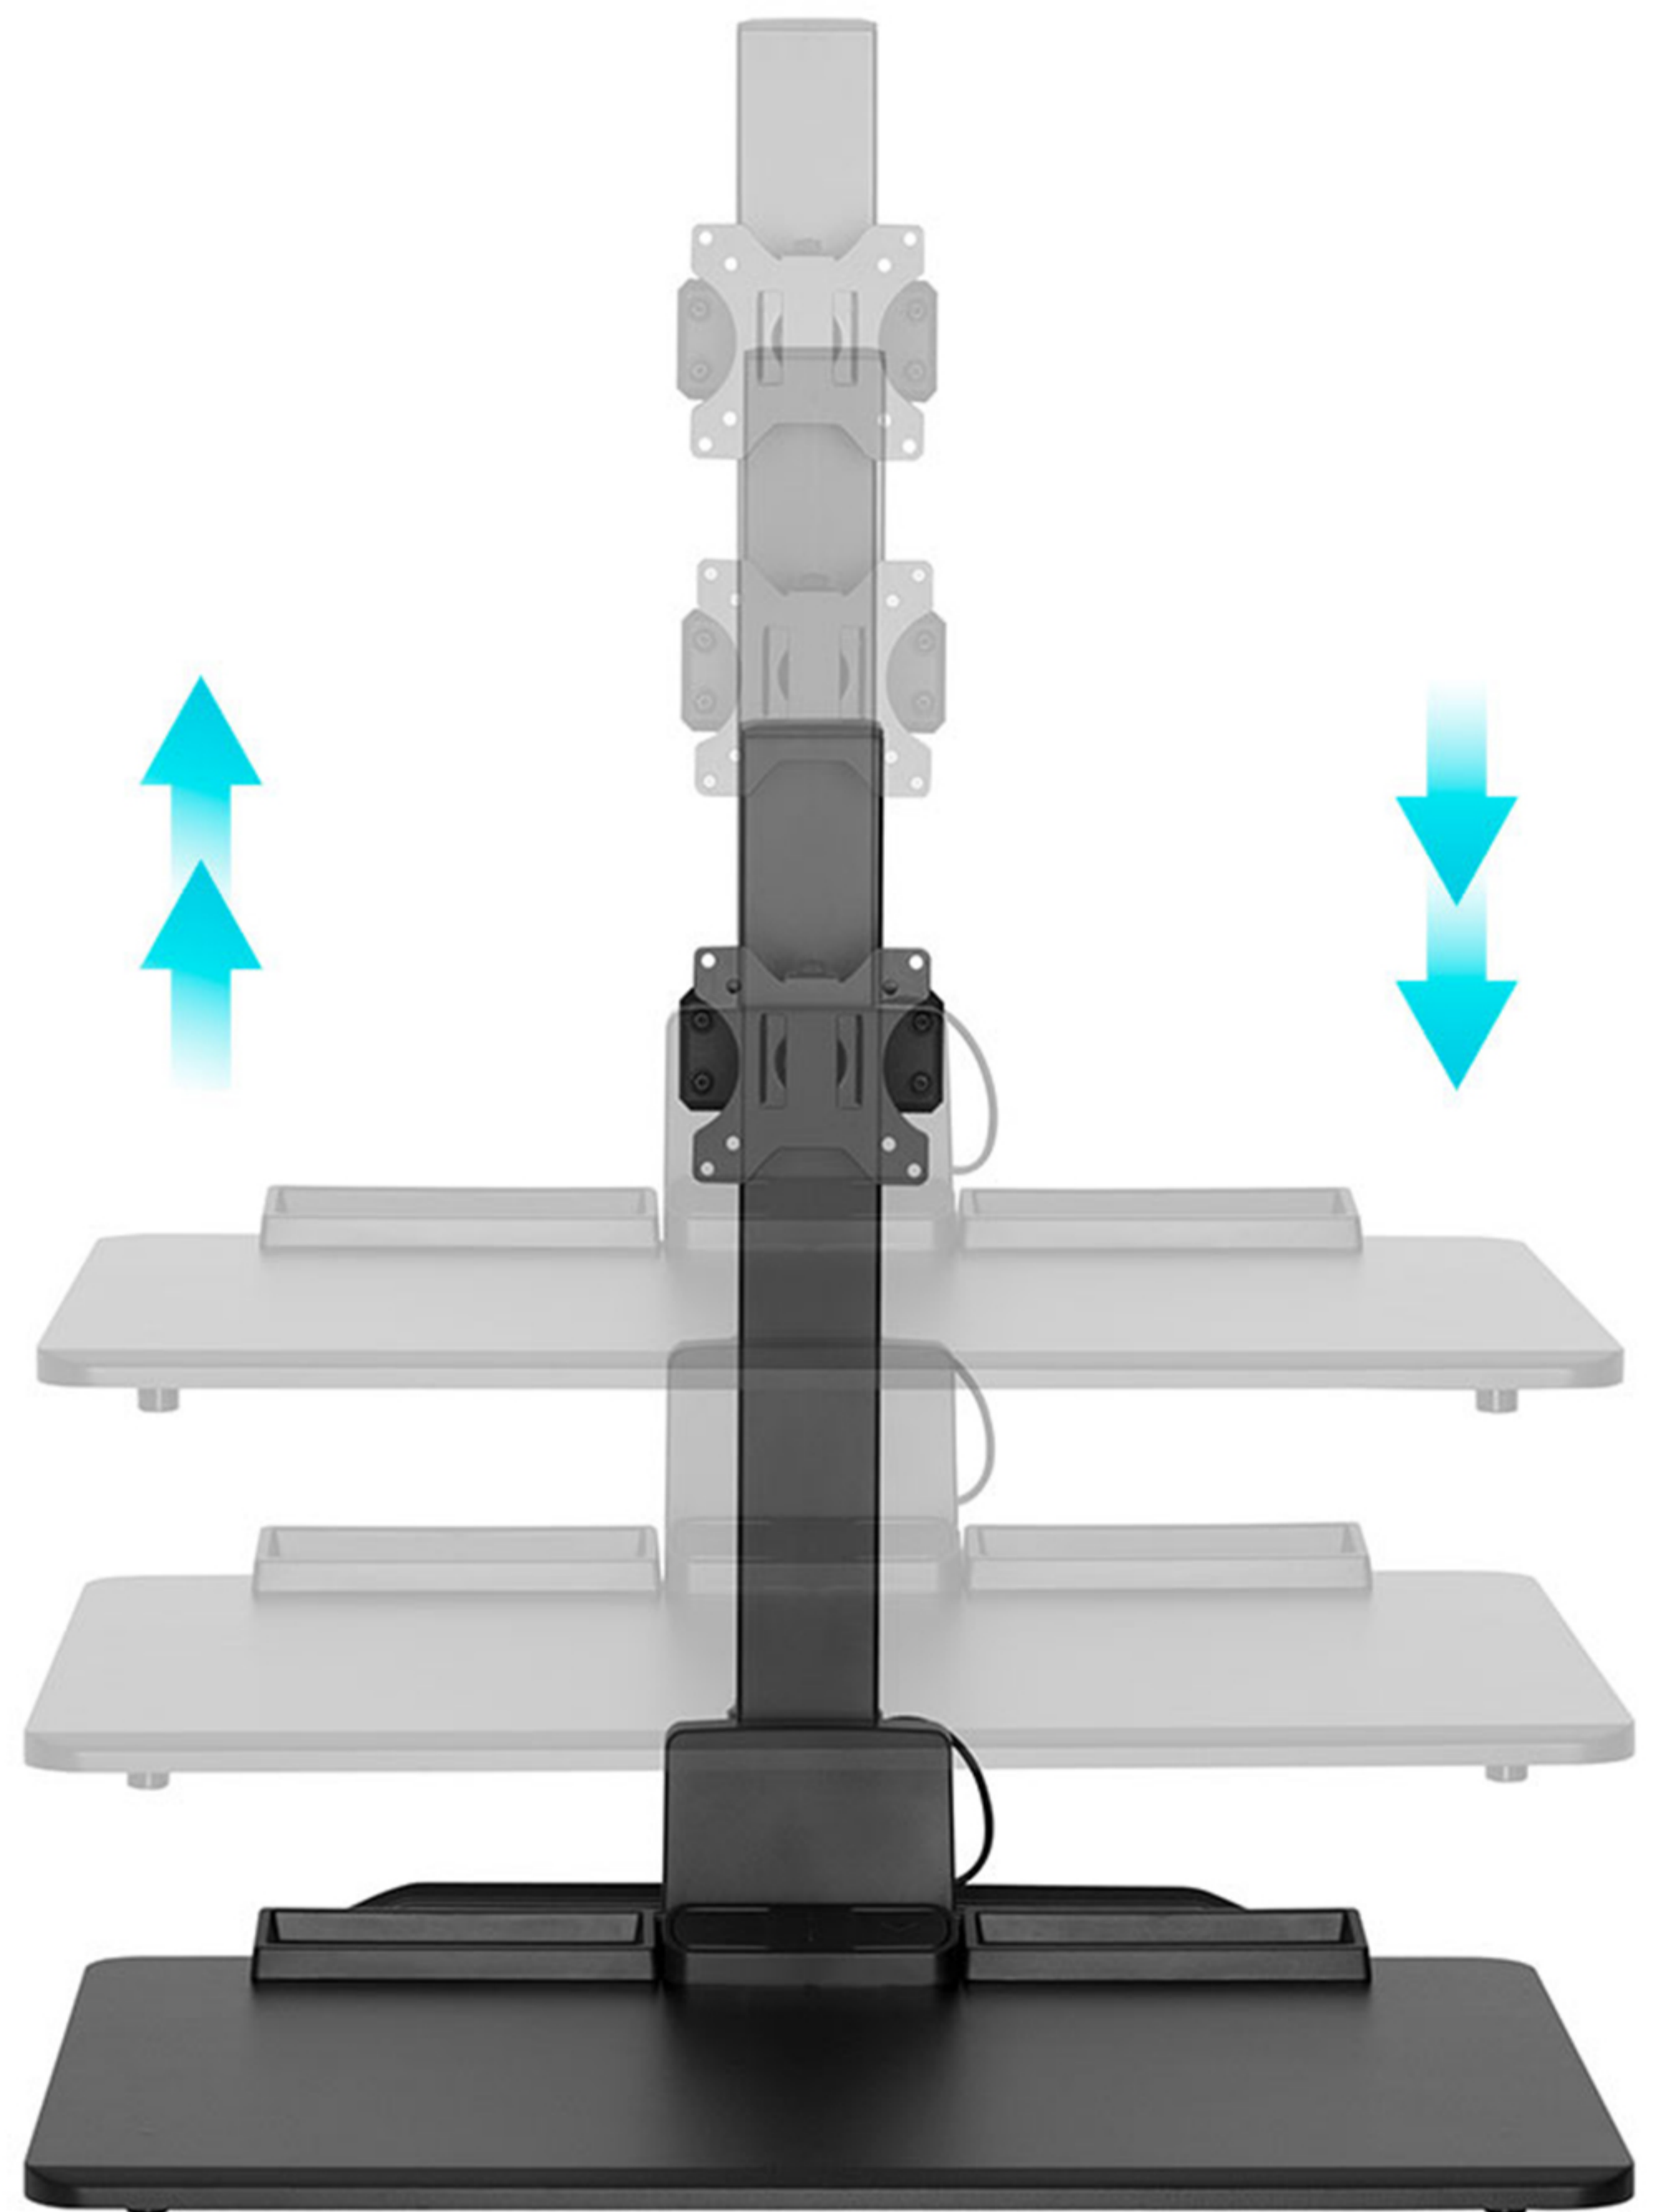

Ergonomic
Comfort & Style

**Ergonomic Height Adjustable
Sit-Stand Desk
Converter**

RTELVE-S

RTELVE-D

Tilt

-45° to +45°

Rotation

-180° to +180°

Swivel

-30° to +30°

The monitor mounts are full motion (tilt up and down, swivel left and right, rotate 360 degrees between landscape and portrait) to allow the perfect monitor angle adjustment.

Adjustable platform height of 1.8 to 18.3 inches, plus the adjustable monitor height makes this workstation ideal for both shorter or tall users.

Features a steel base with a solid 55lbs load capacity, designed to remain sturdy while you work. Strong Motor helps to raising the workstation platform effortlessly from 1.8 to 18.3 inches from the ground. Simply Press of a button to raise and lower the desk.

DUAL MONITOR MOUNT

Enables precision alignment of multiple screens

850mm / 33.5"

Fits 2 screen size from 17" to 32" with VESA compliant 75x75mm - 100x100mm.

Help reduce back and neck strains. Assists to fix your posture immediately. Whether you are sitting or standing, you can elegantly and silently adjust the table to an ergonomic height.