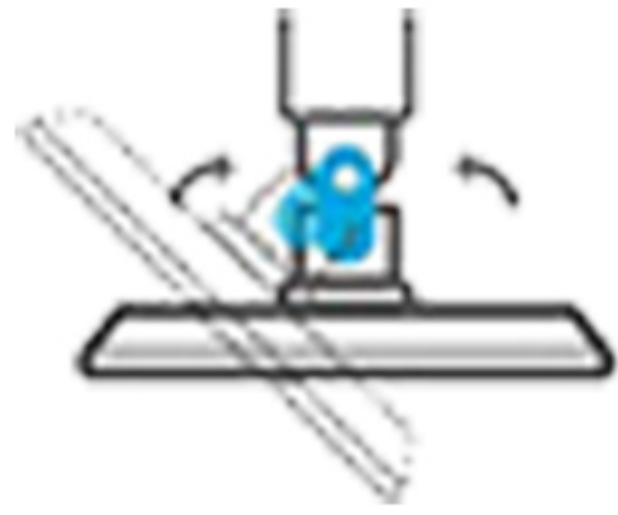

Ergonomic
Comfort & Style

**Ergonomic Height Adjustable
Sit-Stand Desk
Converter**

RTELVE-S

RTELVE-D

Tilt

-45° to +45°

Rotation

-180° to +180°

Swivel

-30° to +30°

The monitor mounts are full motion (tilt up and down, swivel left and right, rotate 360 degrees between landscape and portrait) to allow the perfect monitor angle adjustment.

Adjustable platform height of 1.8 to 18.3 inches, plus the adjustable monitor height makes this workstation ideal for both shorter or tall users.

Features a steel base with a solid 55lbs load capacity, designed to remain sturdy while you work. Strong Motor helps to raising the workstation platform effortlessly from 1.8 to 18.3 inches from the ground. Simply Press of a button to raise and lower the desk.

DUAL MONITOR MOUNT

Enables precision alignment of multiple screens

850mm / 33.5"

Fits 2 screen size from 17" to 32" with VESA compliant 75x75mm - 100x100mm.

Help reduce back and neck strains. Assists to fix your posture immediately. Whether you are sitting or standing, you can elegantly and silently adjust the table to an ergonomic height.