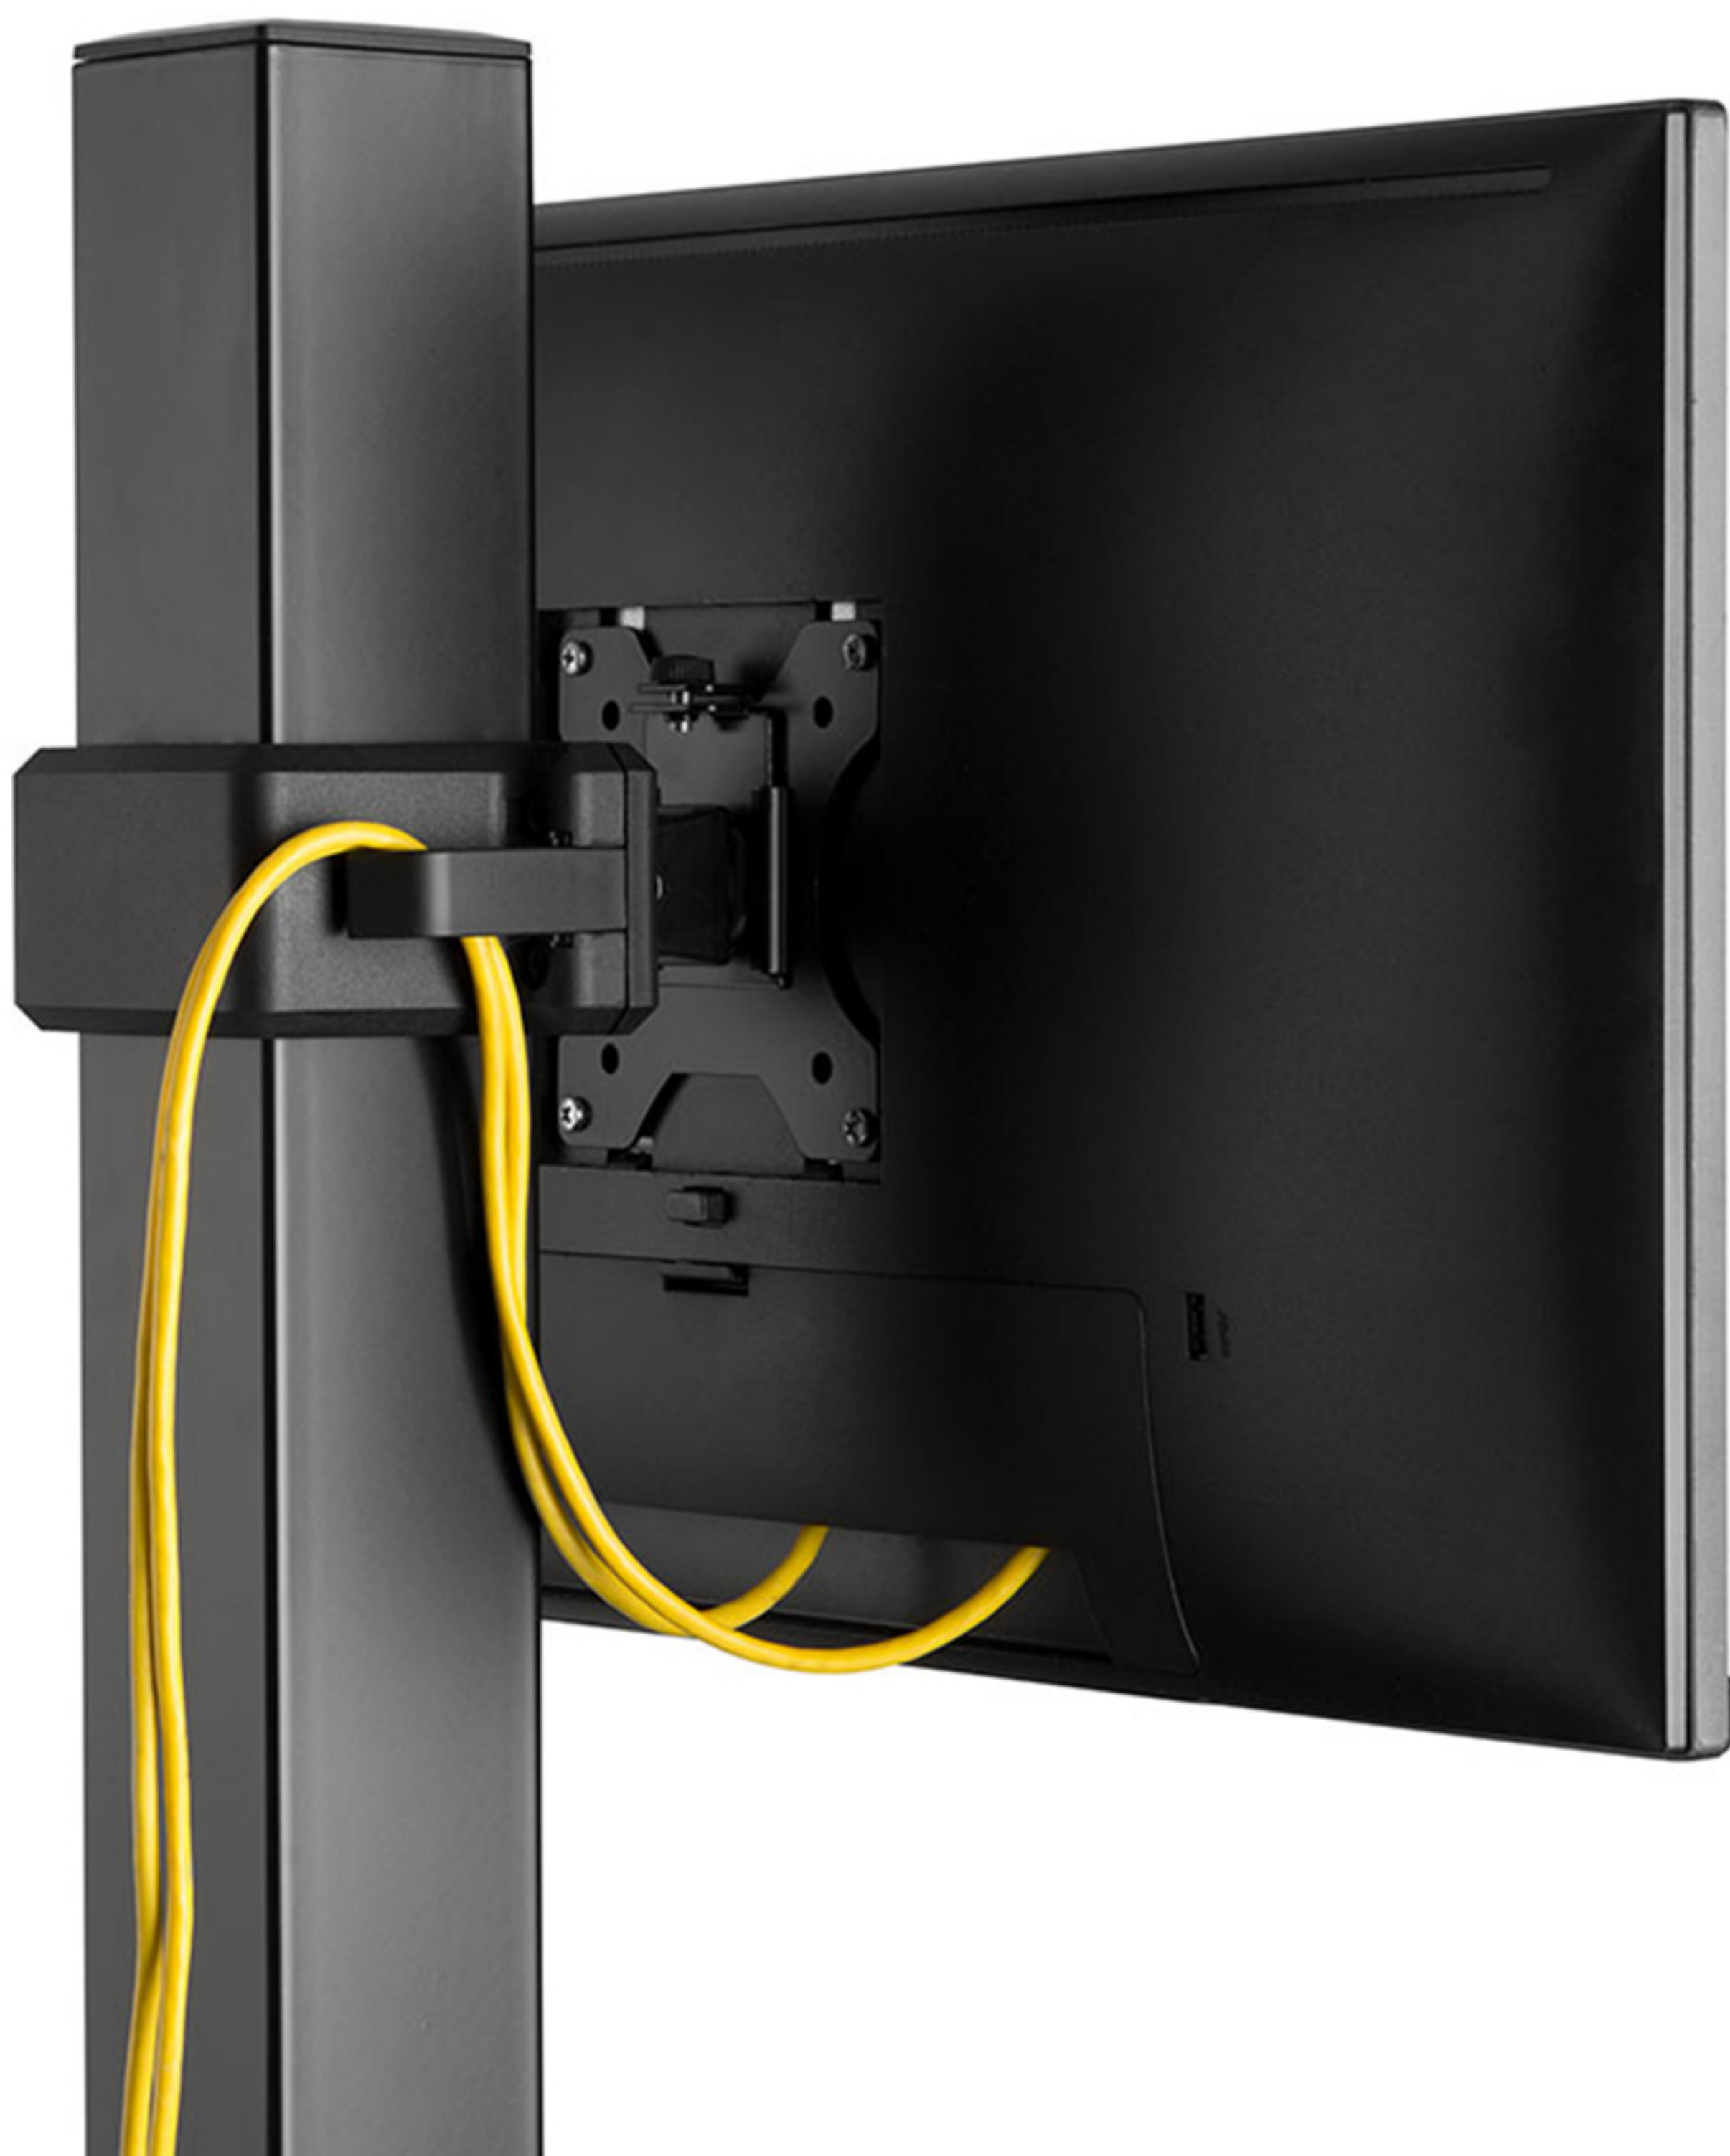

Ergonomic
Comfort & Style

**Ergonomic Height Adjustable
Sit-Stand Desk
Converter**

RTELVE-S

RTELVE-D

Tilt

-45° to +45°

Rotation

-180° to +180°

Swivel

-30° to +30°

The monitor mounts are full motion (tilt up and down, swivel left and right, rotate 360 degrees between landscape and portrait) to allow the perfect monitor angle adjustment.

Adjustable platform height of 1.8 to 18.3 inches, plus the adjustable monitor height makes this workstation ideal for both shorter or tall users.

Integrated cable Management, reduce clutter and keep unsightly cords out of view.

A storage tray on the front top surface provides extra space for cell phones, iPad's, pens, pencils, sticky notes, and more.

Features a steel base with a solid 55lbs load capacity, designed to remain sturdy while you work. Strong Motor helps to raising the workstation platform effortlessly from 1.8 to 18.3 inches from the ground. Simply Press of a button to raise and lower the desk.