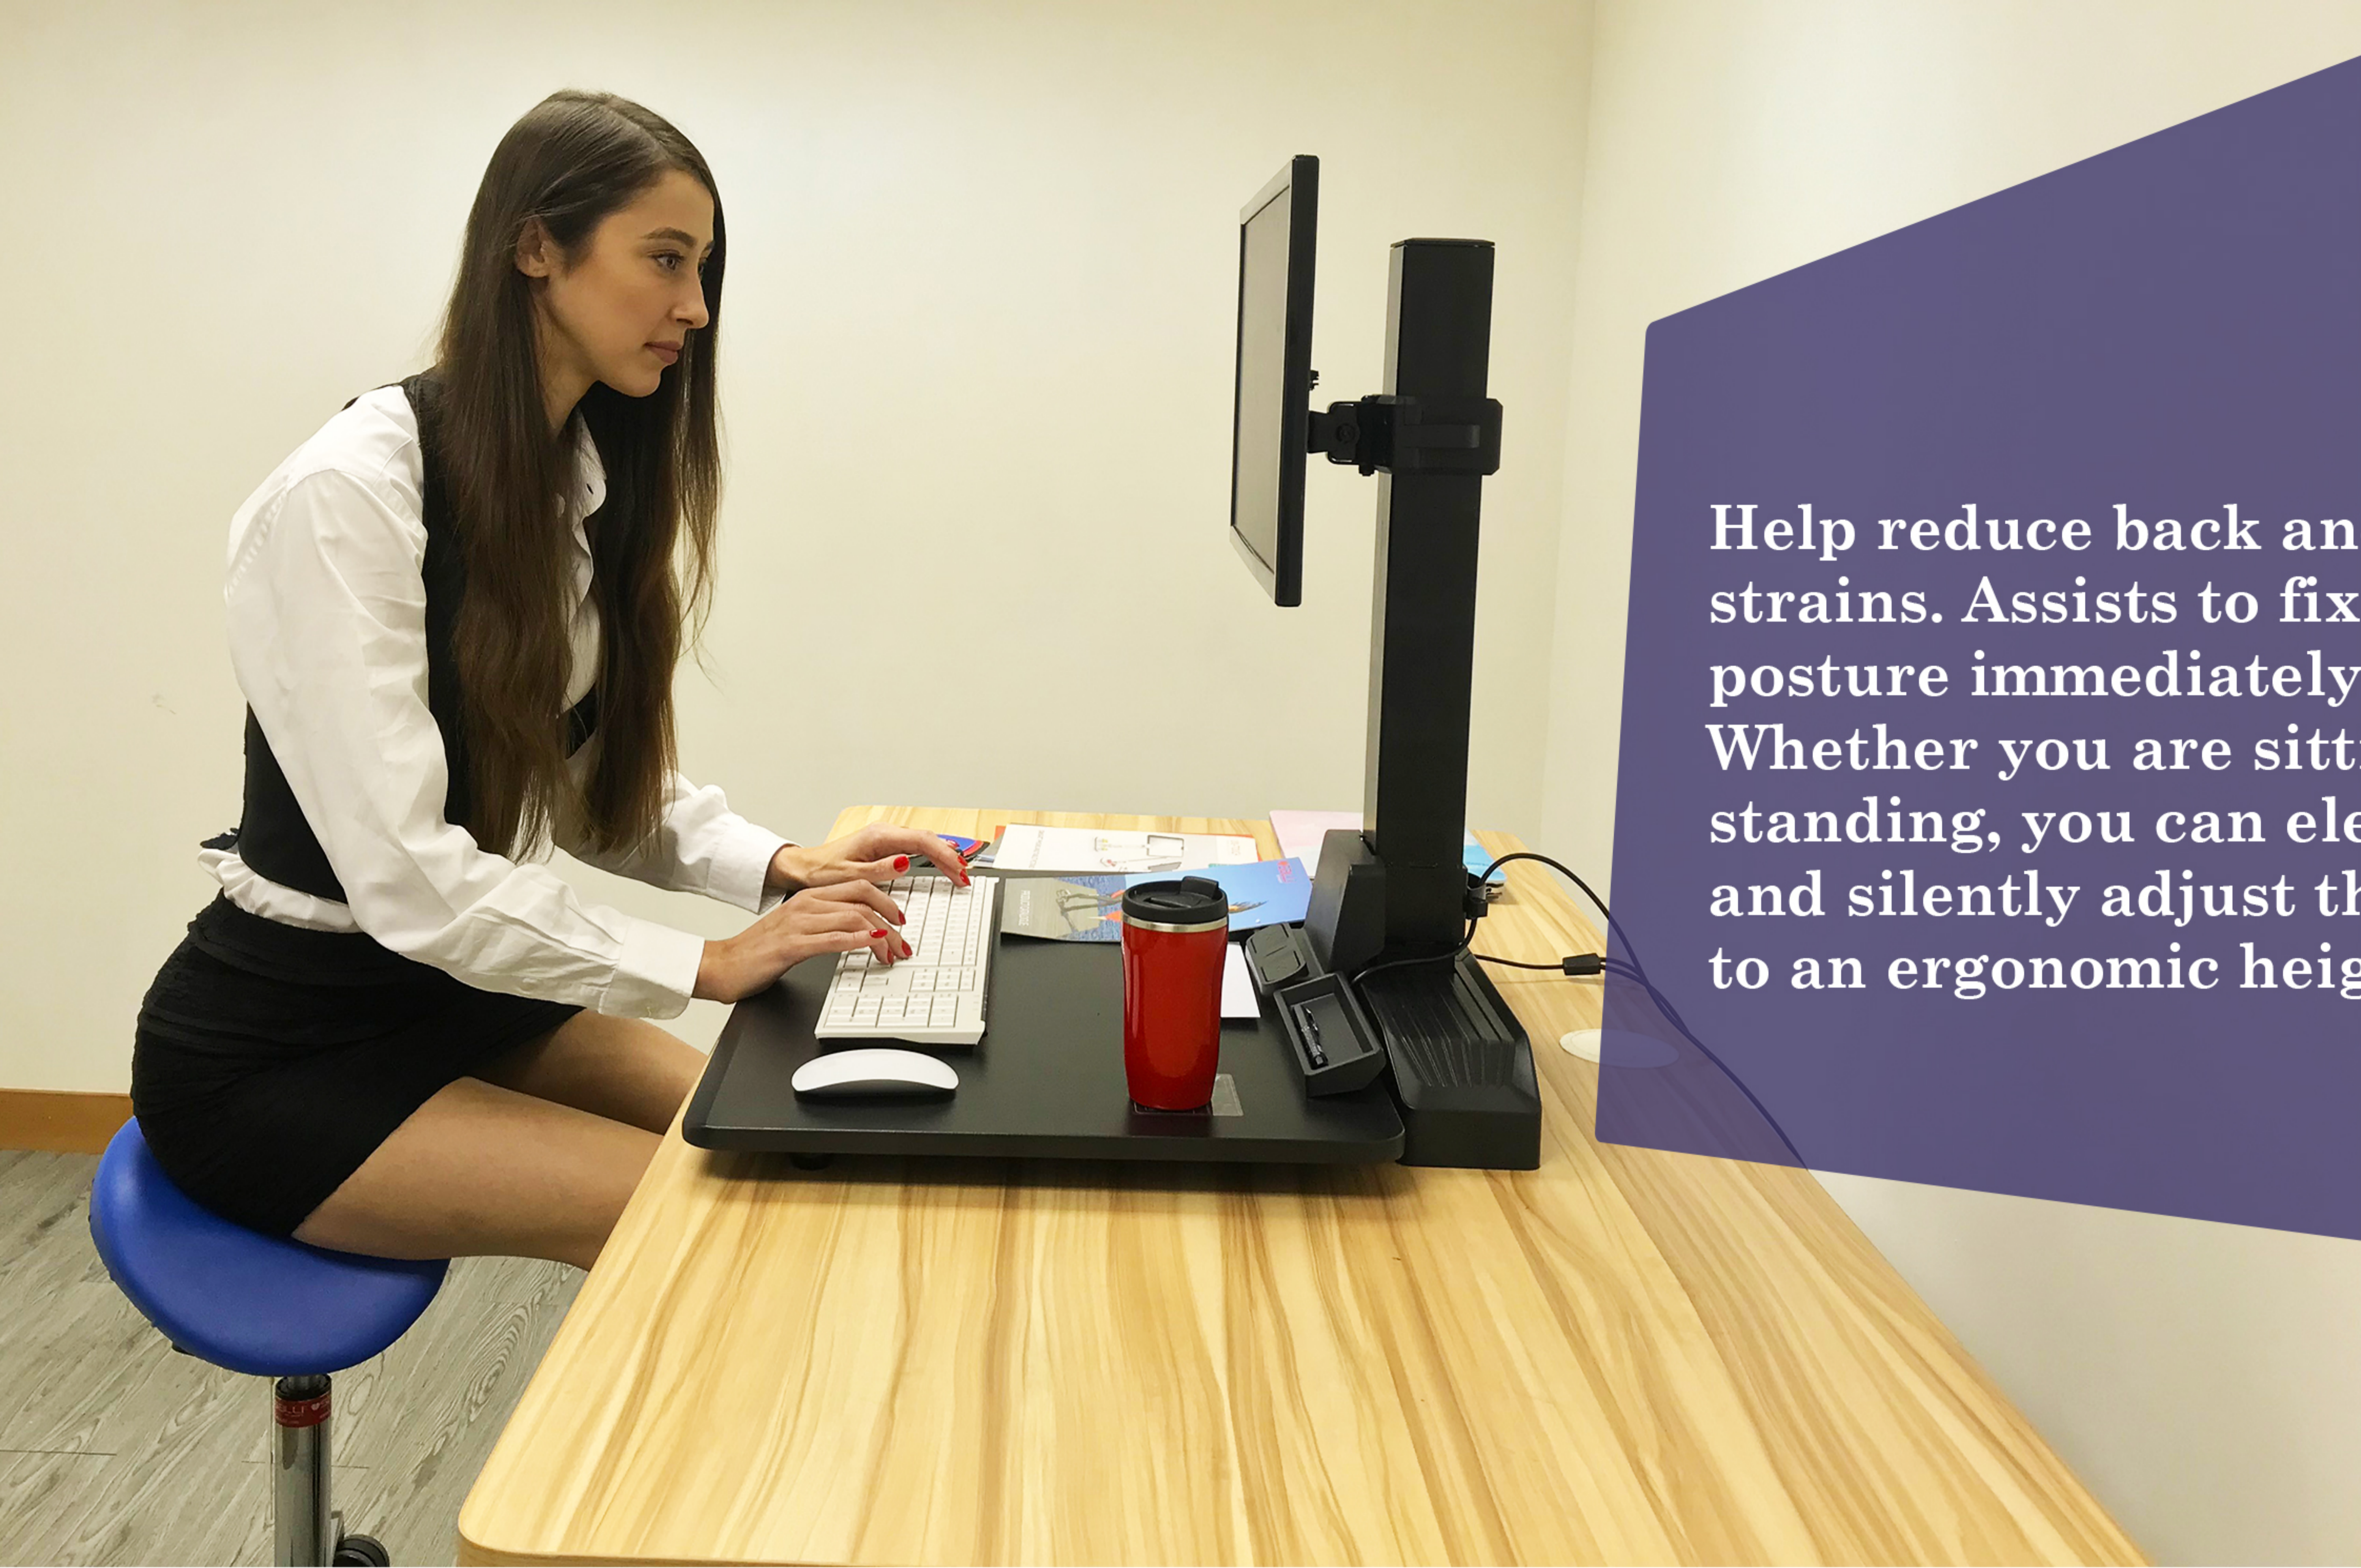

Swivel

-30° to +30°

The monitor mounts are full motion (tilt up and down, swivel left and right, rotate 360 degrees between landscape and portrait) to allow the perfect monitor angle adjustment.

Adjustable platform height of 1.8 to 18.3 inches, plus the adjustable monitor height makes this workstation ideal for both shorter or tall users.

Features a steel base with a solid 55lbs load capacity, designed to remain sturdy while you work. Strong Motor helps to raising the workstation platform effortlessly from 1.8 to 18.3 inches from the ground. Simply Press of a button to raise and lower the desk.

DUAL MONITOR MOUNT

Enables precision alignment of multiple screens

850mm / 33.5"

Fits 2 screen size from 17" to 32" with VESA compliant 75x75mm - 100x100mm.

Help reduce back and neck strains. Assists to fix your posture immediately. Whether you are sitting or standing, you can elegantly and silently adjust the table to an ergonomic height.

Features

1. Fit Screen Size: 17"-32".
2. VESA Compatible: 75x75,100x100
3. Monitor Weight Capacity (per screen): 8kg (17.6lbs)
4. Worksurface Size(LxW): 710x480mm (28"x18.9")
5. Worksurface Thickness: 15mm (0.59")
6. Height Range: 45~465mm (1.8"~18.3")
7. Power Cord Length: 1.5m (4.9ft)
8. Worksurface Thickness: 15mm (0.59")