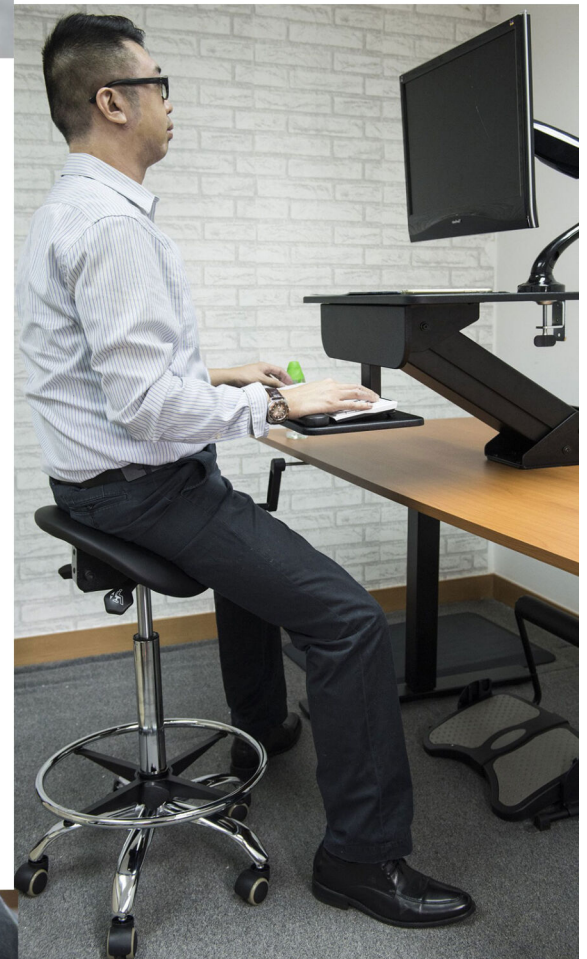

Sit-Stand Seat/Stool

Molded PU foam seat

Saddle stool on star base with wheels and seating comfort and ideal for high chair applications like for sit stand desk , dentist or doctors or industrial . This Sit-Stand Seat positions the user in an upright stance that is known to encourage upper body movement and deeper breathing. Together these have the potential to improve overall circulation and increase the alertness of the user. The upright stance also naturally realigns the spine and reduces the potential for lower back pain which is often associated with extended sitting.

Cushioning Gas Spring serves as a shock absorber to absorb impact as the user sits

A simple tilt release **lever enables** the saddle to be tilted forward. This lowers the pommel of the saddle which some users find more **comfortable**, especially if the desire is to use the seat more as a leaning solution