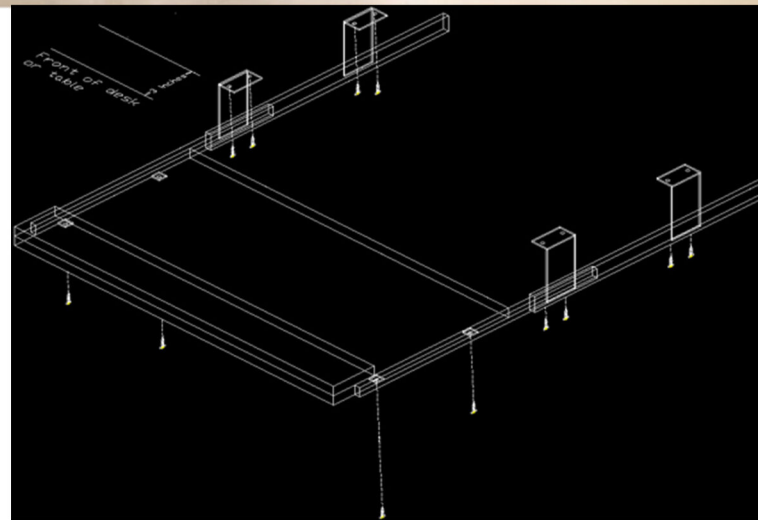

# Pull-out Keyboard Tray with Wrist Rest R46

**Ergonomic**  
*Comfort & Style*

**Material:** Made from MDF and covered with black textured PVC material

The Premium Extra Wide Keyboard Tray comes with an extra wide platform to accommodate a mouse. Includes padded wrist rest -Drawer slides lock in fully extended position-prevents keyboard moving during use. Drawer slides finished in black zinc chromate. Mounts underneath most work surfaces. Padded palm rest.

## Features

1. Extra Wide Keyboard Tray
2. Material: Made from MDF and covered with black textured PVC material
3. Comes with an extra wide platform to accommodate a mouse.
4. Dimensions: 74 x 28 x 3cm.
5. Padded palm rest.
6. Drawer slides finished in black zinc chromate.
7. Drawer slides lock in fully extended position-prevents keyboard moving during use.
8. Weight:  $\approx$ 3.540kg.