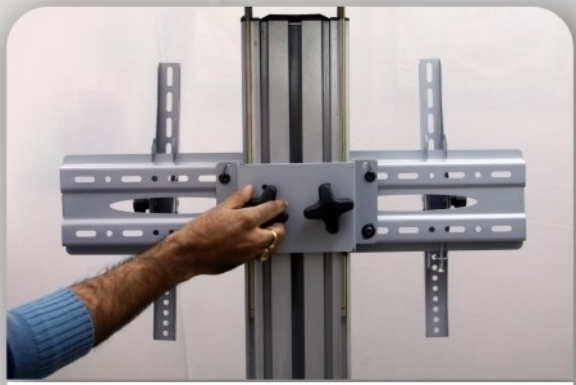

Sophisticated innovative stylish media cart.

An adjustable camera shelf allows for installation of the camera level with the top of your plasma. Unit is on castors and has shelf for DVD player, VCR, Set-top box or Laptop. Post includes cable management. Plasma height can be adjustment as necessary.

This TV trolley is suitable for any monitor or TV 32" to 60". This trolley is extremely easy to set up and allows you to view the TV from almost anywhere in the room.

HEIGHT ADJUSTMENT OF MONITOR

An adjustable camera shelf

Adjust Height of TV with this knob

Shelf for DVD player, VCR, Set-top box or Laptop

Universal bracket to mount 32" to 60" TV

Tilting of TV with this knob

Four supporting high grade lockable castors for easy to move.

Adjust height of upper camera shelf with allen key

Adjust height of lower shelf with allen key

Technical View of Video Conferencing Trolley

- Totally maximum height of 1900mm.
- Tilt TV Bracket for 32"-60" LED/LCD/PDP tv's.
- Support flat panel TV up to 40kgs.
- Camera shelf size of 300(L)x230(W)mm.
- Support small audio, video 3 components up to 5kgs.
- DVD shelf size of 540(L)x350(W)mm.
- Support DVD up to 5kgs.