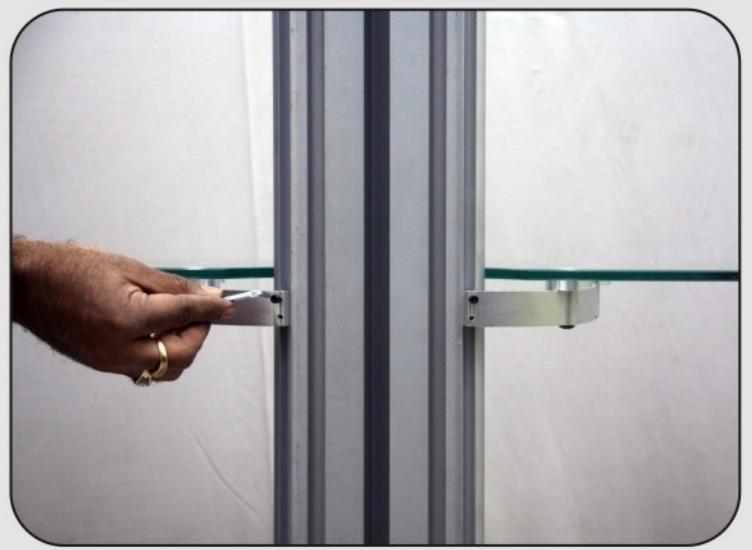

Sophisticated innovative stylish media cart.

An adjustable camera shelf allows for installation of the camera level with the top of your plasma. Unit is on castors and has shelf for DVD player, VCR, Set-top box or Laptop. Post includes cable management. Plasma height can be adjustment as necessary.

This TV trolley is suitable for any monitor or TV 32" to 60". This trolley is extremely easy to set up and allows you to view the TV from almost anywhere in the room.

HEIGHT ADJUSTMENT OF MONITOR

An adjustable camera shelf

Adjust Height of TV with this knob

Shelf for DVD player, VCR, Set-top box or Laptop

Universal bracket to mount 32" to 60" TV

Tilting of TV with this knob

Four supporting high grade lockable castors for easy to move.

Adjust height of upper camera shelf with allen key

Adjust height of lower shelf with allen key

Technical View of Video Conferencing Trolley

- Totally maximum height of 1900mm.
- Tilt TV Bracket for 32"-60" LED/LCD/PDP tv's.
- Support flat panel TV up to 40kgs.
- Camera shelf size of 300(L)x230(W)mm.
- Support small audio, video 3 components up to 5kgs.
- DVD shelf size of 540(L)x350(W)mm.
- Support DVD up to 5kgs.