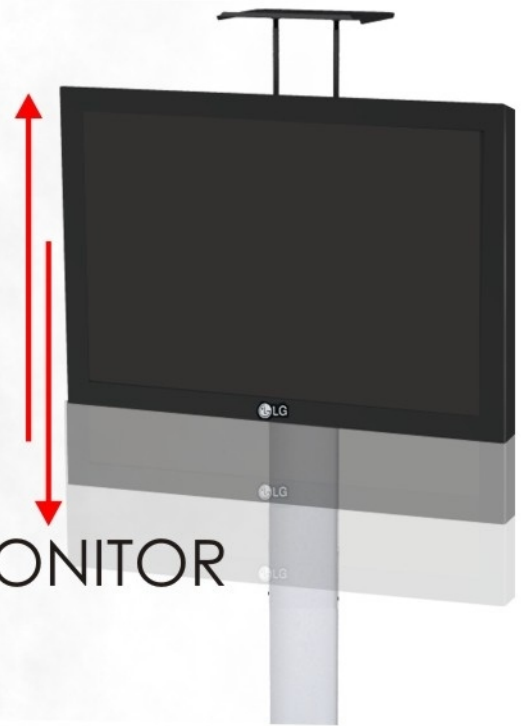

Ergonomic Corporation
(Hong Kong) Ltd.

**VIDEO CONFERENCING TROLLEY
PREMIUM MODEL**

VCT 02

Boardrooms, Entrance lobbies, retail displays, Schools, Colleges and many other facilities can be complimented with a plasma displays mounted on this trolley.

Sophisticated innovative stylish media cart.

An adjustable camera shelf allows for installation of the camera level with the top of your plasma. Unit is on castors and has shelf for DVD player, VCR, Set-top box or Laptop. Post includes cable management. Plasma height can be adjustment as necessary.

This TV trolley is suitable for any monitor or TV 32" to 60". This trolley is extremely easy to set up and allows you to view the TV from almost anywhere in the room.

HEIGHT ADJUSTMENT OF MONITOR

An adjustable camera shelf

Adjust Height of TV with this knob

Shelf for DVD player, VCR, Set-top box or Laptop

Universal bracket to mount 32" to 60" TV

Tilting of TV with this knob

Four supporting high grade lockable castors for easy to move.