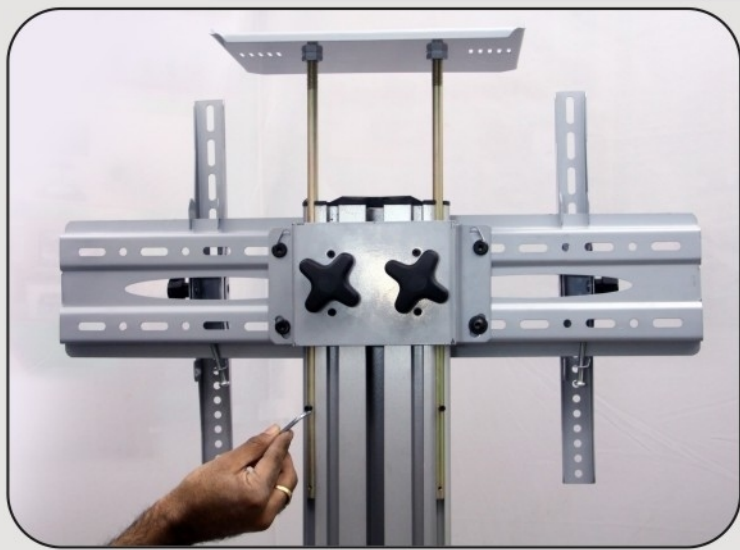

Sophisticated innovative stylish media cart.

An adjustable camera shelf allows for installation of the camera level with the top of your plasma. Unit is on castors and has shelf for DVD player, VCR, Set-top box or Laptop. Post includes cable management. Plasma height can be adjustment as necessary.

This TV trolley is suitable for any monitor or TV 32" to 60". This trolley is extremely easy to set up and allows you to view the TV from almost anywhere in the room.

HEIGHT ADJUSTMENT OF MONITOR

An adjustable camera shelf

Adjust Height of TV with this knob

Shelf for DVD player, VCR, Set-top box or Laptop

Universal bracket to mount 32" to 60" TV

Tilting of TV with this knob

Four supporting high grade lockable castors for easy to move.

Adjust height of upper camera shelf with allen key

Adjust height of lower shelf with allen key

Technical View of Video Conferencing Trolley

- Totally maximum height of 1900mm.
- Tilt TV Bracket for 32"-60" LED/LCD/PDP tv's.
- Support flat panel TV up to 40kgs.
- Camera shelf size of 300(L)x230(W)mm.
- Support small audio, video 3 components up to 5kgs.
- DVD shelf size of 540(L)x350(W)mm.
- Support DVD up to 5kgs.