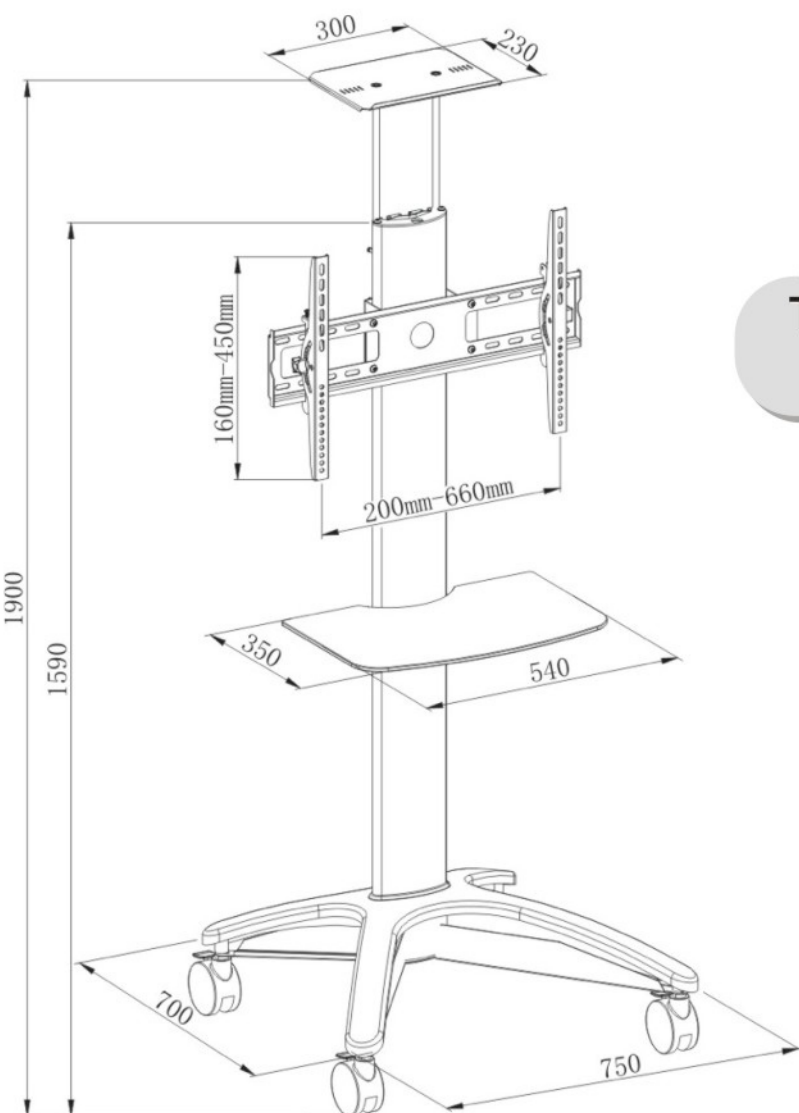

Sophisticated innovative stylish media cart.

An adjustable camera shelf allows for installation of the camera level with the top of your plasma. Unit is on castors and has shelf for DVD player, VCR, Set-top box or Laptop. Post includes cable management. Plasma height can be adjustment as necessary.

This TV trolley is suitable for any monitor or TV 32" to 60". This trolley is extremely easy to set up and allows you to view the TV from almost anywhere in the room.

HEIGHT ADJUSTMENT OF MONITOR

An adjustable camera shelf

Adjust Height of TV with this knob

Shelf for DVD player, VCR, Set-top box or Laptop

Universal bracket to mount 32" to 60" TV

Tilting of TV with this knob

Four supporting high grade lockable castors for easy to move.

Adjust height of upper camera shelf with allen key

Adjust height of lower shelf with allen key

Technical View of Video Conferencing Trolley

- Totally maximum height of 1900mm.
- Tilt TV Bracket for 32"-60" LED/LCD/PDP tv's.
- Support flat panel TV up to 40kgs.
- Camera shelf size of 300(L)x230(W)mm.
- Support small audio, video 3 components up to 5kgs.
- DVD shelf size of 540(L)x350(W)mm.
- Support DVD up to 5kgs.