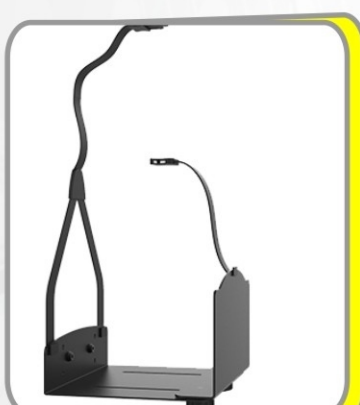

Upt2

Upc2

Upc1

Upt1

**TV
STANDS
(Ultra
Premium
Series)**

TV cart with stylish, technical and functional design to provide elegant presentation solution for most 37"-70" LED, LCD flat panel TVs up to 55kgs/121lbs.. TV bracket allows effortless height adjustment of max. height of 1720mm for optimal viewing and smooth lateral shift fit different TV sizes ensure perfect display. A full line of optional accessories including camera shelf, DVD/AV shelf, CPU holder, laptop/DVD/AV secure cabinet and power board ensure easy and quick assembly. 4" shock-absorbing wheels support the equipment weight while allowing for swift maneuverability and smooth, quiet positioning. Integrated cable clips keep cables organized. Ideal for conferencing, public displays or other professional presentation.

for single tv **Upc1**

- *Aluminum construction embellishes your TVs and provides sleek and elegant look
- *Freely +5°~-10°tilting allows easy TV angle adjustment
- *Height adjustable
- *Lateral shift allows TV to slide left and right for perfect placement
- *Built-in level adjustment ensures perfect positioning
- *A full line of optional accessories customize installation
- *Cable management system helps keep cables concealed and organized
- *4" shock-absorbing wheels for smooth move and swift maneuverability
- *Easy & quick installation

Camera Shelf

CPU Holder

DVD/AV Shelf

Power Board

Lockable DVD/AV Cabinet

Wire Management

- Height Adjustment Maximum : 1707 mm
- Height Adjustment Maximum : 67.20 in
- Maximum Load Capacity : 60 kg
- Maximum Load Capacity : 132.28 lbs
- Mounting Pattern (VESA holes) : universal
- Mounting Pattern (VESA) : max.600x400
- Tilt (Minus) : 10 degrees
- Tilt (Plus) : 5 degrees