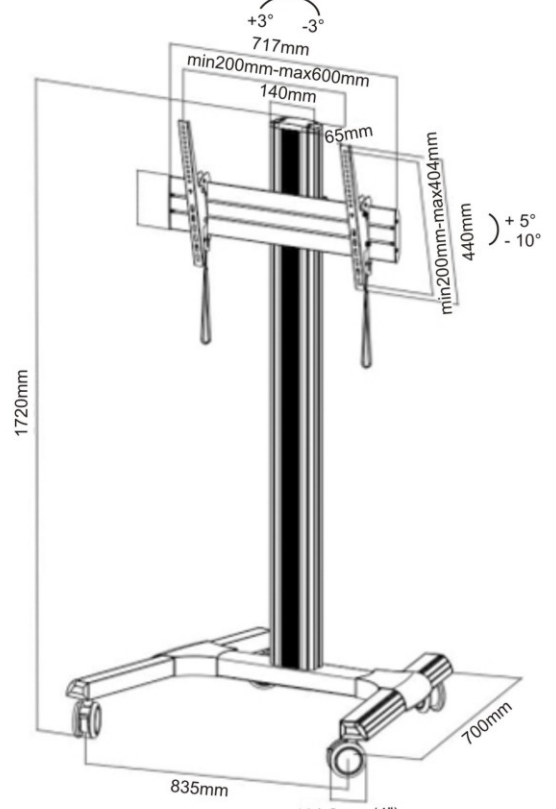

for single tv **Upc1**

- *Aluminum construction embellishes your TVs and provides sleek and elegant look
- *Freely +5°~-10°tilting allows easy TV angle adjustment
- *Height adjustable
- *Lateral shift allows TV to slide left and right for perfect placement
- *Built-in level adjustment ensures perfect positioning
- *A full line of optional accessories customize installation
- *Cable management system helps keep cables concealed and organized
- *4" shock-absorbing wheels for smooth move and swift maneuverability
- *Easy & quick installation

Camera Shelf

CPU Holder

DVD/AV Shelf

Power Board

Lockable DVD/AV Cabinet

Wire Management

- Height Adjustment Maximum : 1707 mm
- Height Adjustment Maximum : 67.20 in
- Maximum Load Capacity : 60 kg
- Maximum Load Capacity : 132.28 lbs
- Mounting Pattern (VESA holes) : universal
- Mounting Pattern (VESA) : max.600x400
- Tilt (Minus) : 10 degrees
- Tilt (Plus) : 5 degrees

for dual tv **Upc2**

dual TV cart with stylish, technical and functional design to provide elegant presentation solution for most 45"-55" LED, LCD flat panel TVs up to 40kgs/88lbs each bracket. TV bracket allows effortless height adjustment of max. height of 1720mm for optimal viewing and smooth lateral shift fit different TV sizes ensure perfect display. A full line of optional accessories including camera shelf, DVD/AV shelf, CPU holder, laptop/DVD/AV secure cabinet and power board ensure easy and quick assembly. 4" shock-absorbing wheels support the equipment weight while allowing for swift maneuverability and smooth, quiet positioning. Integrated cable clips keep cables organized. Ideal for conferencing, public displays or other professional presentation.

- Height Adjustment Maximum : 1707 mm
- Height Adjustment Maximum : 67.20 in
- Maximum Load Capacity : 80 kg
- Maximum Load Capacity : 176.37 lbs
- Mounting Pattern (VESA holes) : universal
- Mounting Pattern (VESA) : max.600x400
- Tilt (Minus) : 10 degrees
- Tilt (Plus) : 5 degrees