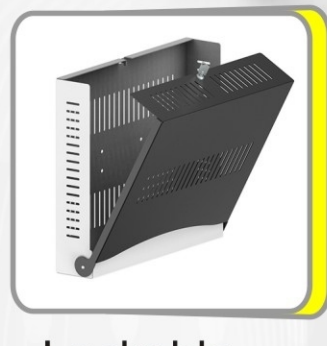

- Height Adjustment Maximum : 1707 mm
- Height Adjustment Maximum : 67.20 in
- Maximum Load Capacity : 80 kg
- Maximum Load Capacity : 176.37 lbs
- Mounting Pattern (VESA holes) : universal
- Mounting Pattern (VESA) : max.600x400
- Tilt (Minus) : 10 degrees
- Tilt (Plus) : 5 degrees

TV cart with stylish, technical and functional design to provide solid presentation solution for most 37"-70" LED, LCD flat panel TVs up to 80kgs/176lbs.. TV bracket allows tool-less height adjustment of max. height of 1860mm with the knob for optimal viewing and smooth lateral shift fit different TV sizes ensure perfect display. A full line of optional accessories including camera shelf, DVD/AV shelf, CPU holder and laptop secure cabinet ensure easy and quick assembly. Lockable wheel with reinforced design support the equipment weight while allowing for swift maneuverability and smooth positioning. Integrated cable clips keep cables organized. Ideal for conferencing, public displays or other professional presentation.

for single tv

Upt1

- *Height adjustable
- *Lateral shift allows TV to slide left and right for perfect placement
- *Built-in level adjustment ensures perfect positioning
- *A full line of optional accessories customize installation
- *Cable management system helps keep cables concealed and organized
- *Wheels for smooth move and swift maneuverability
- *Easy & quick installation

Camera Shelf

CPU Holder

Lockable DVD/AV Cabinet

DVD/ AV Shelf

- Exterior Height : 1860 mm
- Exterior Height : 74.02 in
- Maximum Load Capacity : 80 kg
- Maximum Load Capacity : 176.37 lbs
- Casters (Mobile) : Yes
- Height Adjustment Maximum : 1860 mm
- Height Adjustment Maximum : 73.23 in