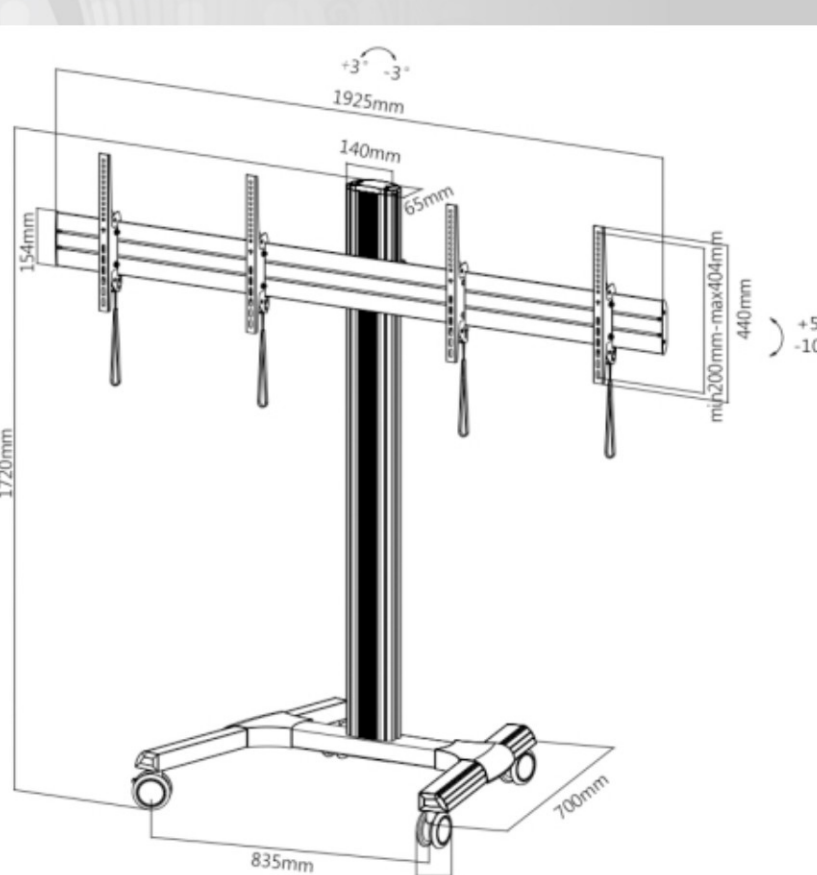

for single tv **Upc1**

- *Aluminum construction embellishes your TVs and provides sleek and elegant look
- *Freely +5°~-10°tilting allows easy TV angle adjustment
- *Height adjustable
- *Lateral shift allows TV to slide left and right for perfect placement
- *Built-in level adjustment ensures perfect positioning
- *A full line of optional accessories customize installation
- *Cable management system helps keep cables concealed and organized
- *4" shock-absorbing wheels for smooth move and swift maneuverability
- *Easy & quick installation

Camera Shelf

CPU Holder

DVD/AV Shelf

Power Board

Lockable DVD/AV Cabinet

Wire Management

- Height Adjustment Maximum : 1707 mm
- Height Adjustment Maximum : 67.20 in
- Maximum Load Capacity : 60 kg
- Maximum Load Capacity : 132.28 lbs
- Mounting Pattern (VESA holes) : universal
- Mounting Pattern (VESA) : max.600x400
- Tilt (Minus) : 10 degrees
- Tilt (Plus) : 5 degrees

for dual tv **Upc2**

dual TV cart with stylish, technical and functional design to provide elegant presentation solution for most 45"-55" LED, LCD flat panel TVs up to 40kgs/88lbs each bracket. TV bracket allows effortless height adjustment of max. height of 1720mm for optimal viewing and smooth lateral shift fit different TV sizes ensure perfect display. A full line of optional accessories including camera shelf, DVD/AV shelf, CPU holder, laptop/DVD/AV secure cabinet and power board ensure easy and quick assembly. 4" shock-absorbing wheels support the equipment weight while allowing for swift maneuverability and smooth, quiet positioning. Integrated cable clips keep cables organized. Ideal for conferencing, public displays or other professional presentation.

- Height Adjustment Maximum : 1707 mm
- Height Adjustment Maximum : 67.20 in
- Maximum Load Capacity : 80 kg
- Maximum Load Capacity : 176.37 lbs
- Mounting Pattern (VESA holes) : universal
- Mounting Pattern (VESA) : max.600x400
- Tilt (Minus) : 10 degrees
- Tilt (Plus) : 5 degrees