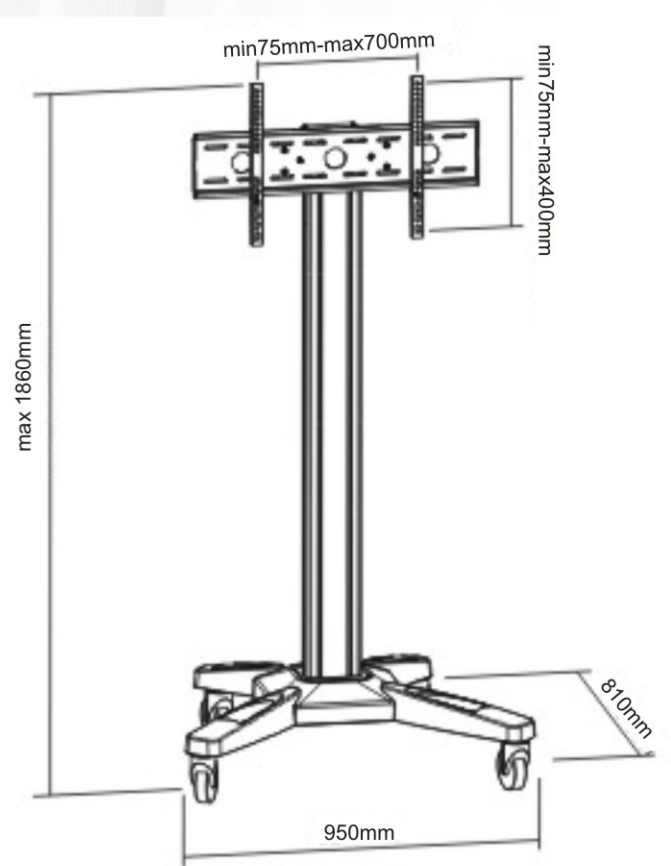

- Height Adjustment Maximum : 1707 mm
- Height Adjustment Maximum : 67.20 in
- Maximum Load Capacity : 80 kg
- Maximum Load Capacity : 176.37 lbs
- Mounting Pattern (VESA holes) : universal
- Mounting Pattern (VESA) : max.600x400
- Tilt (Minus) : 10 degrees
- Tilt (Plus) : 5 degrees

for single tv

Upt1

- *Height adjustable
- *Lateral shift allows TV to slide left and right for perfect placement
- *Built-in level adjustment ensures perfect positioning
- *A full line of optional accessories customize installation
- *Cable management system helps keep cables concealed and organized
- *Wheels for smooth move and swift maneuverability
- *Easy & quick installation

Camera Shelf

CPU Holder

Lockable DVD/AV Cabinet

DVD/ AV Shelf

- Exterior Height : 1860 mm
- Exterior Height : 74.02 in
- Maximum Load Capacity : 80 kg
- Maximum Load Capacity : 176.37 lbs
- Casters (Mobile) : Yes
- Height Adjustment Maximum : 1860 mm
- Height Adjustment Maximum : 73.23 in

- Exterior Height : 1860 mm
- Exterior Height : 74.02 in
- Maximum Load Capacity : 80 kg
- Maximum Load Capacity : 176.37 lbs
- Casters (Mobile) : Yes
- Height Adjustment Maximum : 1860 mm
- Height Adjustment Maximum : 73.23 in