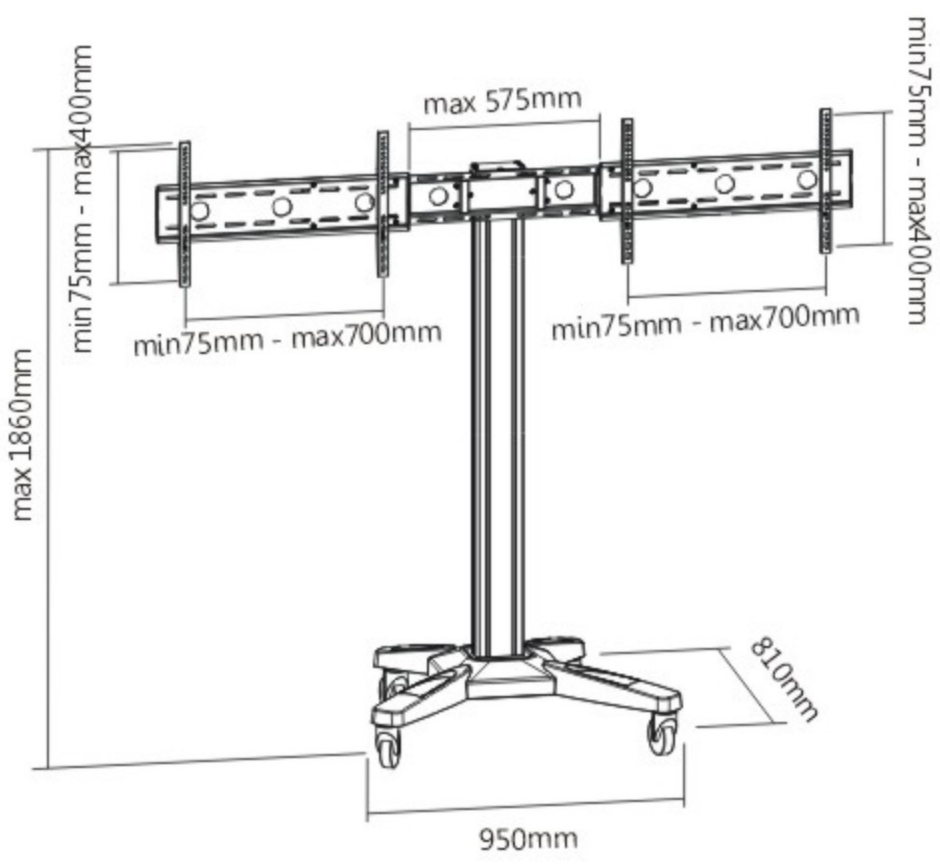

- Height Adjustment Maximum : 1707 mm
- Height Adjustment Maximum : 67.20 in
- Maximum Load Capacity : 80 kg
- Maximum Load Capacity : 176.37 lbs
- Mounting Pattern (VESA holes) : universal
- Mounting Pattern (VESA) : max.600x400
- Tilt (Minus) : 10 degrees
- Tilt (Plus) : 5 degrees

Camera Shelf

CPU Holder

Lockable DVD/AV Cabinet

DVD/ AV Shelf

- Exterior Height : 1860 mm
- Exterior Height : 74.02 in
- Maximum Load Capacity : 80 kg
- Maximum Load Capacity : 176.37 lbs
- Casters (Mobile) : Yes
- Height Adjustment Maximum : 1860 mm
- Height Adjustment Maximum : 73.23 in

for dual tv

Upt2

dual TV cart with stylish, technical and functional design to provide solid presentation solution for most 37"-60" LED, LCD flat panel TVs up to 40kgs/88lbs.each bracket. TV bracket allows tool-less height adjustment of max. height of 1860mm with the knob for optimal viewing and smooth lateral shift fit different TV sizes ensure perfect display. A full line of optional accessories including camera shelf, DVD/AV shelf, CPU holder and laptop secure cabinet ensure easy and quick assembly. Lockable wheel with reinforced design support the equipment weight while allowing for swift maneuverability and smooth positioning. Integrated cable clips keep cables organized. Ideal for conferencing, public displays or other professional presentation.

- Exterior Height : 1860 mm
- Exterior Height : 74.02 in
- Maximum Load Capacity : 80 kg
- Maximum Load Capacity : 176.37 lbs
- Casters (Mobile) : Yes
- Height Adjustment Maximum : 1860 mm
- Height Adjustment Maximum : 73.23 in