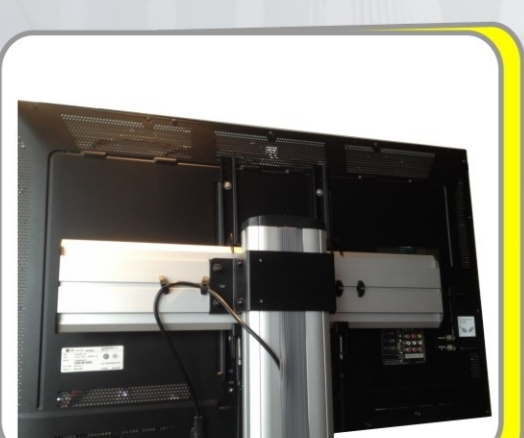

for single tv **Upc1**

- *Aluminum construction embellishes your TVs and provides sleek and elegant look
- *Freely +5°~-10°tilting allows easy TV angle adjustment
- *Height adjustable
- *Lateral shift allows TV to slide left and right for perfect placement
- *Built-in level adjustment ensures perfect positioning
- *A full line of optional accessories customize installation
- *Cable management system helps keep cables concealed and organized
- *4" shock-absorbing wheels for smooth move and swift maneuverability
- *Easy & quick installation

Camera Shelf

CPU Holder

DVD/AV Shelf

Power Board

Lockable DVD/AV Cabinet

Wire Management

- Height Adjustment Maximum : 1707 mm
- Height Adjustment Maximum : 67.20 in
- Maximum Load Capacity : 60 kg
- Maximum Load Capacity : 132.28 lbs
- Mounting Pattern (VESA holes) : universal
- Mounting Pattern (VESA) : max.600x400
- Tilt (Minus) : 10 degrees
- Tilt (Plus) : 5 degrees

for dual tv **Upc2**

dual TV cart with stylish, technical and functional design to provide elegant presentation solution for most 45"-55" LED, LCD flat panel TVs up to 40kgs/88lbs each bracket. TV bracket allows effortless height adjustment of max. height of 1720mm for optimal viewing and smooth lateral shift fit different TV sizes ensure perfect display. A full line of optional accessories including camera shelf, DVD/AV shelf, CPU holder, laptop/DVD/AV secure cabinet and power board ensure easy and quick assembly. 4" shock-absorbing wheels support the equipment weight while allowing for swift maneuverability and smooth, quiet positioning. Integrated cable clips keep cables organized. Ideal for conferencing, public displays or other professional presentation.

- Height Adjustment Maximum : 1707 mm
- Height Adjustment Maximum : 67.20 in
- Maximum Load Capacity : 80 kg
- Maximum Load Capacity : 176.37 lbs
- Mounting Pattern (VESA holes) : universal
- Mounting Pattern (VESA) : max.600x400
- Tilt (Minus) : 10 degrees
- Tilt (Plus) : 5 degrees