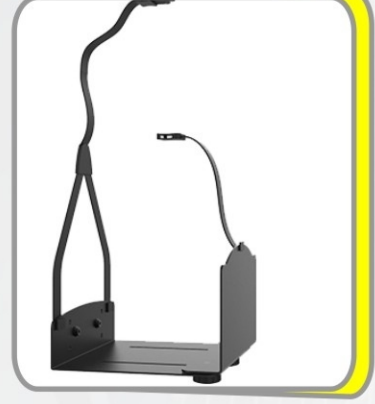

- Height Adjustment Maximum : 1707 mm
- Height Adjustment Maximum : 67.20 in
- Maximum Load Capacity : 80 kg
- Maximum Load Capacity : 176.37 lbs
- Mounting Pattern (VESA holes) : universal
- Mounting Pattern (VESA) : max.600x400
- Tilt (Minus) : 10 degrees
- Tilt (Plus) : 5 degrees

TV cart with stylish, technical and functional design to provide solid presentation solution for most 37"-70" LED, LCD flat panel TVs up to 80kgs/176lbs.. TV bracket allows tool-less height adjustment of max. height of 1860mm with the knob for optimal viewing and smooth lateral shift fit different TV sizes ensure perfect display. A full line of optional accessories including camera shelf, DVD/AV shelf, CPU holder and laptop secure cabinet ensure easy and quick assembly. Lockable wheel with reinforced design support the equipment weight while allowing for swift maneuverability and smooth positioning. Integrated cable clips keep cables organized. Ideal for conferencing, public displays or other professional presentation.

for single tv

Upt1

- *Height adjustable
- *Lateral shift allows TV to slide left and right for perfect placement
- *Built-in level adjustment ensures perfect positioning
- *A full line of optional accessories customize installation
- *Cable management system helps keep cables concealed and organized
- *Wheels for smooth move and swift maneuverability
- *Easy & quick installation

Camera Shelf

CPU Holder

Lockable DVD/AV Cabinet

DVD/ AV Shelf

- Exterior Height : 1860 mm
- Exterior Height : 74.02 in
- Maximum Load Capacity : 80 kg
- Maximum Load Capacity : 176.37 lbs
- Casters (Mobile) : Yes
- Height Adjustment Maximum : 1860 mm
- Height Adjustment Maximum : 73.23 in