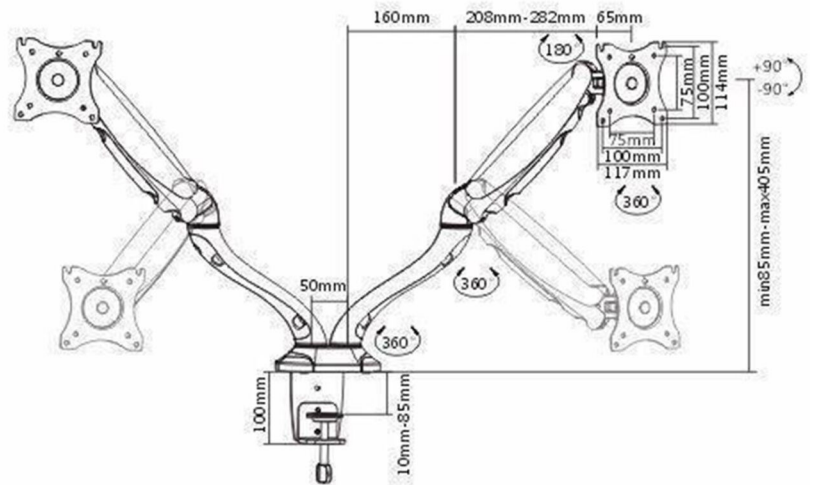

You can effortlessly adjust most monitors from 2kg-8kg to your desired height, and reduces strain on your neck

This clamp type LCD stand will be screwed onto the edge of a desk for maximum space.

VESA: 75x75,100x100

Arm length: 16.5" (405mm)

Clamp mount for edge or grommet installation

Max load: 13.2lbs (6kg)

This desk mount features **360°** monitor rotation, **-90°~ +90°** tilt, **180°** swivel and vertical distance height adjustments.

Dimensions

Highly adjustable arm moves **up**, **down**, **forward** and **back** with just a touch.

The desk arm is designed with cable management to provide neat desk space

Specifications

1. Desk mount bracket for 13"-27" LCD monitors and TVs.
2. **Tilt:** -90° (down) ~ +90° (up)
3. **Swivel:** 180°
4. **Rotation:** 360°
5. **VESA:** 75x75,100x100
6. **Arm length:** 16.5" (405mm)
7. Aluminium arm.
8. **Height:** 12.5" (320mm).
9. Clamp mount for edge or grommet installation.
10. **Desk thickness:** 0.4 ~ 3.35" (10 ~ 85mm).
11. **Max load:** 13.2lbs (6kg).