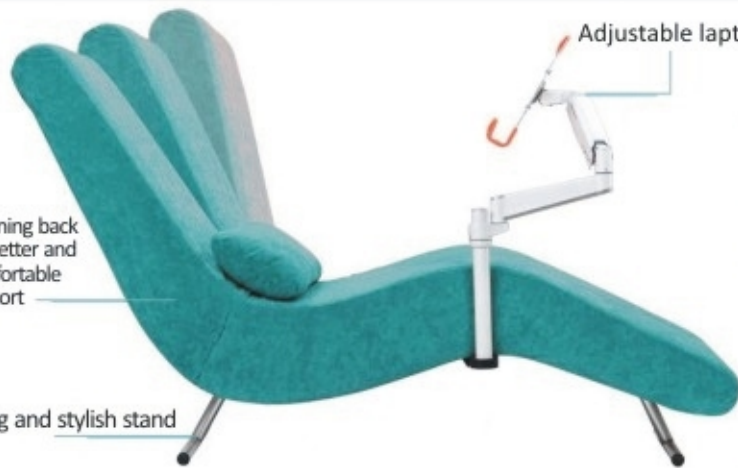

# ERGONOMIC CHAIR

Stylish and Comfortable

EC04

**This S design chair does not require any other elements. Simply gorgeous appearance, let you comfortable to the bone**

Adjustable laptop arm

A comprehensive process of FRP, metal paint, molded panel, curved wood, fabric sofa, giving the product more texture.

Configured specifically for laptop 4 USB interface with two cooling fans.

Reclining back for better and comfortable support

Strong and stylish stand

**COMFORTABLE SITTING**

Cushions to make it extra mushy