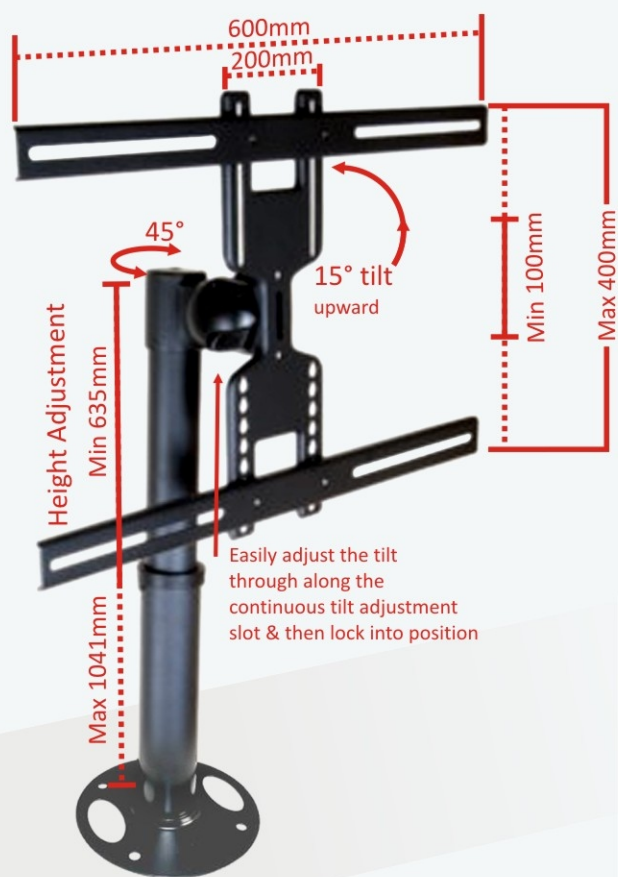

DESKTOP / TV STAND (TABLE FIXING)

DS-FT

Firmly fix on the table.

It provide an adjustable tube, Cables can go through the tube.

Support weight upto 35kgs, Screen upto 55".

TV can be swivelled left or right for 45° and tilted downward 15°.

It provides 270 degrees rotation.

The height of TV can be adjustable.

DESKTOP / TV STAND (FREE STANDING)

DS-F

Free standing type base.

Support weight upto 35kgs, Screen upto 46".

Quick setup and installation.