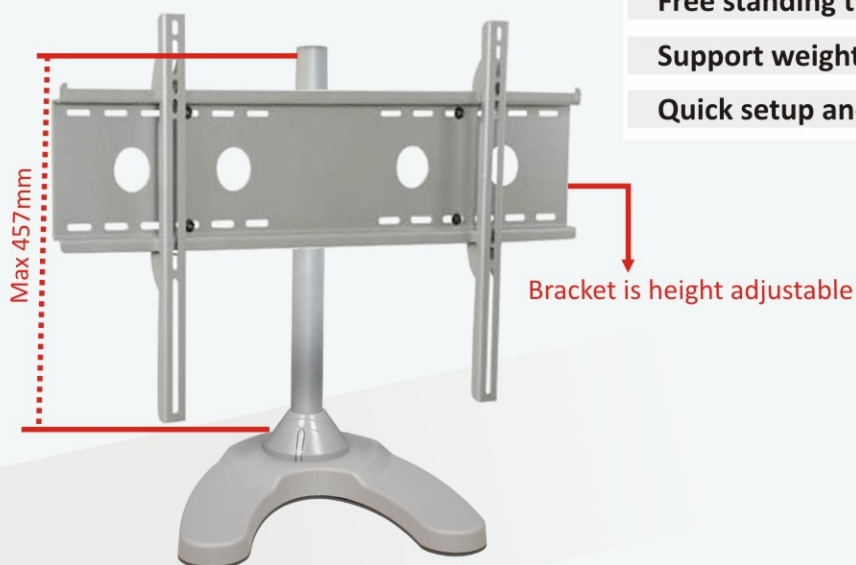

DESKTOP / TV STAND (TABLE FIXING)

DS-FT

Firmly fix on the table.

It provide an adjustable tube, Cables can go through the tube.

Support weight upto 35kgs, Screen upto 55".

TV can be swivelled left or right for 45° and tilted downward 15°.

It provides 270 degrees rotation.

The height of TV can be adjustable.

DESKTOP / TV STAND (FREE STANDING)

DS-F

Free standing type base.

Support weight upto 35kgs, Screen upto 46".

Quick setup and installation.