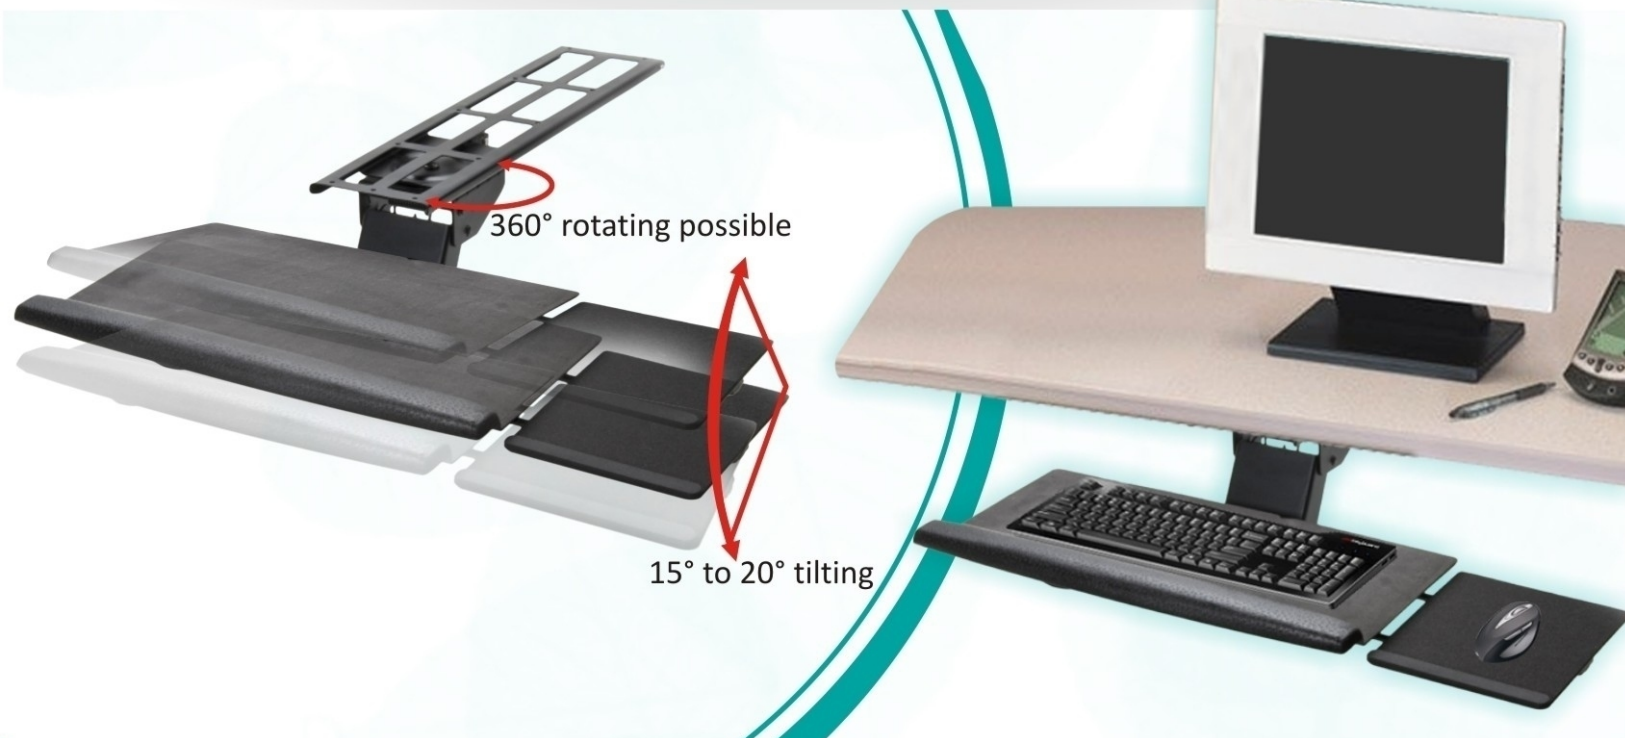

## ADJUSTABLE KEYBOARD TRAY

AKT 01

- Sturdy keyboard platform: 500mm(W)X260mm(D) for most kinds of keyboards.
- 360°revolvable for different habit.
- Platform easy-tilt adjust 15° forward & 20° backward.
- Platform tilt - upward: 60mm & downward: 100mm
- Slide dimension: 450(deep)x136(wide)mm.
- Body Material: Iron & Platform Material: Plastic.
- Includes Wrist rest. Powder coating finish.
- Load bearing 25 kgs.
- Rotating, Swiveling & tilting movements
- Colour : Black

Converts a conventional desk to an ergonomic workstation. Frees up desk space and provides a comfortable work environment. Includes wrist rest. Easy to install and adjust for personal comfort.

Height adjustable for comfortably operating  
Elegant and wide keyboard holder

# ADJUSTABLE KEYBOARD TRAY

Helps prevent back pain, cervical and carpal tunnel syndrome. With integrated mousing surface lets you easily adjust the angle of your keyboard and mouse so they are always at a comfortable level for you. Patented gel wrist rest technology for added comfort. Sturdy and stable.