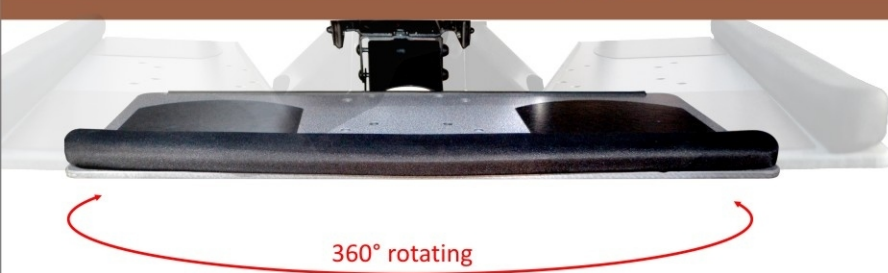

## ADJUSTABLE KEYBOARD TRAY

AKT 01

- Sturdy keyboard platform: 500mm(W)X260mm(D) for most kinds of keyboards.
- 360°revolvable for different habit.
- Platform easy-tilt adjust 15° forward & 20° backward.
- Platform tilt - upward: 60mm & downward: 100mm
- Slide dimension: 450(deep)x136(wide)mm.
- Body Material: Iron & Platform Material: Plastic.
- Includes Wrist rest. Powder coating finish.
- Load bearing 25 kgs.
- Rotating, Swiveling & tilting movements
- Colour : Black

Converts a conventional desk to an ergonomic workstation. Frees up desk space and provides a comfortable work environment. Includes wrist rest. Easy to install and adjust for personal comfort.

Height adjustable for comfortably operating  
Elegant and wide keyboard holder

Helps prevent back pain, cervical and carpal tunnel syndrome. With integrated mousing surface lets you easily adjust the angle of your keyboard and mouse so they are always at a comfortable level for you. Patented gel wrist rest technology for added comfort. Sturdy and stable.