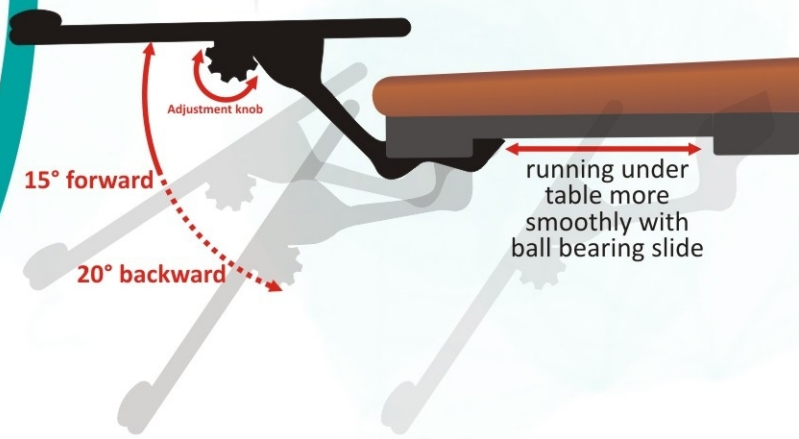

## ADJUSTABLE KEYBOARD TRAY

AKT 01

- Sturdy keyboard platform: 500mm(W)X260mm(D) for most kinds of keyboards.
- 360°revolvable for different habit.
- Platform easy-tilt adjust 15° forward & 20° backward.
- Platform tilt - upward: 60mm & downward: 100mm
- Slide dimension: 450(deep)x136(wide)mm.
- Body Material: Iron & Platform Material: Plastic.
- Includes Wrist rest. Powder coating finish.
- Load bearing 25 kgs.
- Rotating, Swiveling & tilting movements
- Colour : Black

Converts a conventional desk to an ergonomic workstation. Frees up desk space and provides a comfortable work environment. Includes wrist rest. Easy to install and adjust for personal comfort.

Height adjustable for comfortably operating  
Elegant and wide keyboard holder

# ADJUSTABLE KEYBOARD TRAY

Helps prevent back pain, cervical and carpal tunnel syndrome. With integrated mousing surface lets you easily adjust the angle of your keyboard and mouse so they are always at a comfortable level for you. Patented gel wrist rest technology for added comfort. Sturdy and stable.