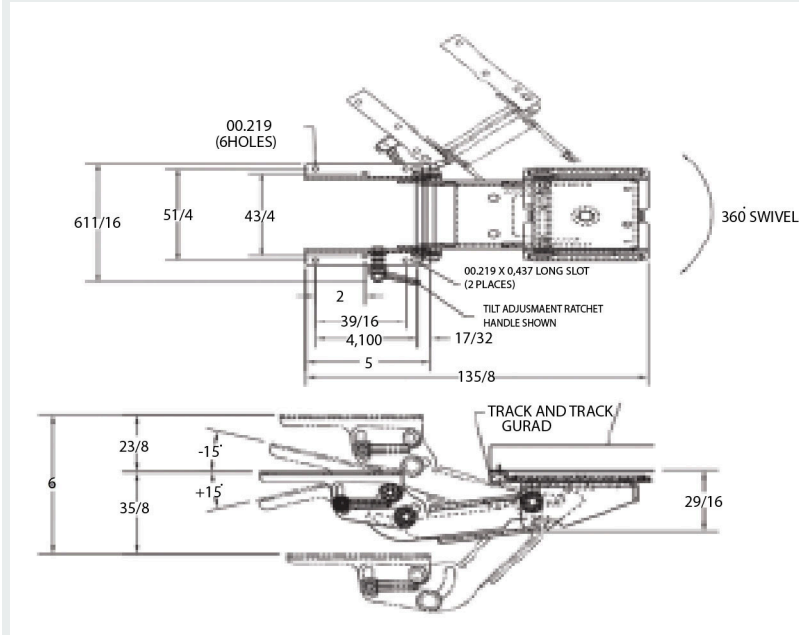

Easily adjust your keyboard and mouse to your correct ergonomic position. Raise keyboards to any height from 2 3/8 inch above " below your desk-level and 3 5/8 inch below desk level.

People get height adjustable keyboard trays because their desk top is too high to be comfortable when keying, and the height adjustable tray allows them to get the keyboard down to a comfortable level, alleviating "elevated shoulders and other awkward postures, which increases the risk for discomfort, fatigue and injury.

## About Product

Enjoy the ergonomic comfort that this keyboard mechanism will give you. When you tilt your keyboard you will notice how relaxed your wrist will feel. This value price mechanism is ideal for home and office. This classic style, knob adjusted, ergonomic keyboard mechanism will make a positive difference in the comfort of your workstation. With almost 6 inches of vertical height adjustment along with 360 degrees of swivel this keyboard mechanism offers the options you're looking for at a price you can afford.

## Specifications

- Single knob sets both height & tilt of keyboard tray.
- 17-3/4" standard length of track supplied.
- Slim profile maximizes knee clearance when in use or retracted.
- Meets BIFMA x 5.5-1998 Standards.
- Tear drop shaped mouse area is approximately 7-1/2" x 8-1/2" mouse surface.
- CARB-P2 Compliant.
- 2-1/4" end of track to rear of keyboard tray distance.
- 5-3/4" height adjustment, spring assistance.
- Keyboard tilt adjustment range +/- 15°.
- Keyboard tray and mouse platform are made from MDF and covered with black textured PVC material.
- Keyboard tray measures 20" x 11" (510mm x 280mm).
- Mouse tray includes swivel only function.
- 360° rear swivel.