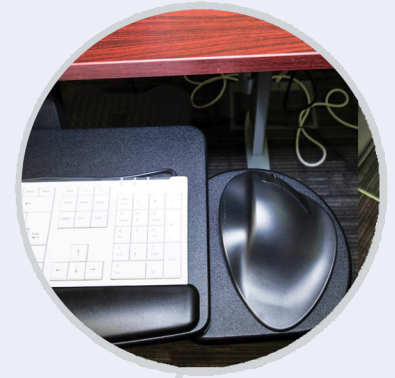

Height of your keyboard makes a big difference in how your arms feel at the end of the long workday.

Elevate, tilt, swivel keyboard to the perfect position for you with our keyboard trays.

ADJUSTABLE KEYBOARD TRAYS

Easily adjust your keyboard and mouse to your correct ergonomic position. Raise keyboards to any height from 2 3/8 inch above " below your desk-level and 3 5/8 inch below desk level.

People get height adjustable keyboard trays because their desk top is too high to be comfortable when keying, and the height adjustable tray allows them to get the keyboard down to a comfortable level, alleviating "elevated shoulders and other awkward postures, which increases the risk for discomfort, fatigue and injury.

## About Product

Enjoy the ergonomic comfort that this keyboard mechanism will give you. When you tilt your keyboard you will notice how relaxed your wrist will feel. This value price mechanism is ideal for home and office. This classic style, knob adjusted, ergonomic keyboard mechanism will make a positive difference in the comfort of your workstation. With almost 6 inches of vertical height adjustment along with 360 degrees of swivel this keyboard mechanism offers the options you're looking for at a price you can afford.

## Specifications

- Single knob sets both height & tilt of keyboard tray.
- 17-3/4" standard length of track supplied.
- Slim profile maximizes knee clearance when in use or retracted.
- Meets BIFMA x 5.5-1998 Standards.
- Tear drop shaped mouse area is approximately 7-1/2" x 8-1/2" mouse surface.
- CARB-P2 Compliant.
- 2-1/4" end of track to rear of keyboard tray distance.
- 5-3/4" height adjustment, spring assistance.
- Keyboard tilt adjustment range +/- 15°.
- Keyboard tray and mouse platform are made from MDF and covered with black textured PVC material.
- Keyboard tray measures 20" x 11" (510mm x 280mm).
- Mouse tray includes swivel only function.
- 360° rear swivel.