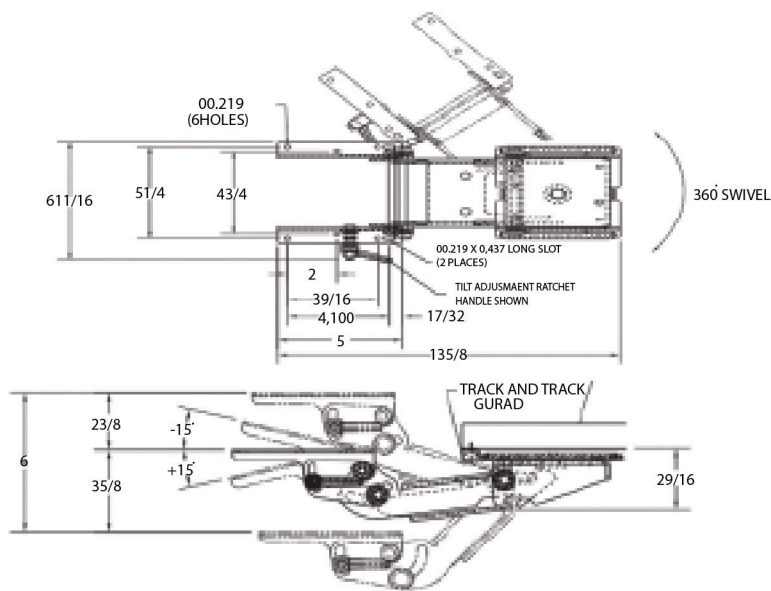

Easily adjust your keyboard and mouse to your correct ergonomic position. Raise keyboards to any height from 2 3/8 inch above " below your desk-level and 3 5/8 inch below desk level.

People get height adjustable keyboard trays because their desk top is too high to be comfortable when keying, and the height adjustable tray allows them to get the keyboard down to a comfortable level, alleviating "elevated shoulders and other awkward postures, which increases the risk for discomfort, fatigue and injury.

# ADJUSTABLE KEYBOARD TRAYS

## About Product

Enjoy the ergonomic comfort that this keyboard mechanism will give you. When you tilt your keyboard you will notice how relaxed your wrist will feel. This value price mechanism is ideal for home and office. This classic style, knob adjusted, ergonomic keyboard mechanism will make a positive difference in the comfort of your workstation. With almost 6 inches of vertical height adjustment along with 360 degrees of swivel this keyboard mechanism offers the options you're looking for at a price you can afford.

## Specifications

- Single knob sets both height & tilt of keyboard tray.
- 17-3/4" standard length of track supplied.
- Slim profile maximizes knee clearance when in use or retracted.
- Meets BIFMA x 5.5-1998 Standards.
- 360° rear swivel.
- 2-1/4" end of track to rear of keyboard tray distance.
- 5-3/4" height adjustment, spring assistance.
- Keyboard tilt adjustment range +/- 15°.
- Keyboard tray is made from MDF and covered with black textured PVC material.
- 28" x 11" MDF Keyboard Tray .
- Molded PU Palm Rest.
- CARB-P2 Compliant.