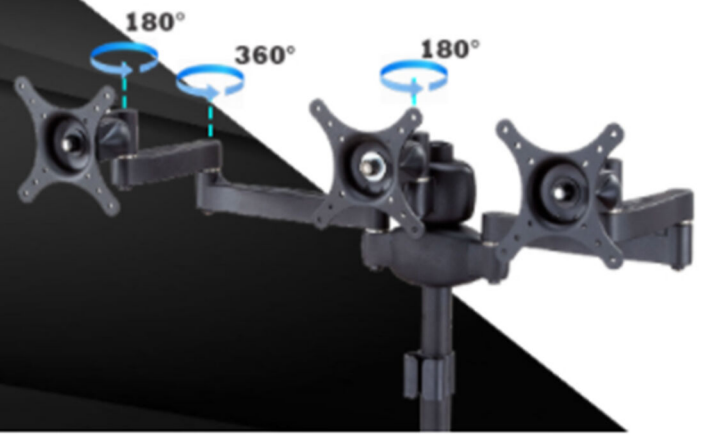

Strong & Sturdy Base

A heavy-duty base keeps your monitors safe and secure with an 18.7" x 11.4" steel base for excellent stability. Rated to support monitors up to 24" in size and 13.2 pounds in weight for each plate

Specifications:-

- Dimensions: 1264W x 292D x 400Hmm (49.7" x 11.5" x 15.7")
- Fit Screen Size: 13"-24"
- VESA Compatible: 75x75,100x100
- Arm Extension: 24.2 ~ 126.4cm (9.5" ~ 49.7 inches)
- Pole Height: 40cm (15.7")
- Weight Capacity (per screen): 6kg (13.2lbs)
- Material: Aluminum Alloy
- Color: Black

- Adjust your monitors to promote a healthier posture
- Reduce strain by setting your monitors at the ideal height and angle

ERGONOMICALLY DESIGN

Full arm movement is capable of multiple points of movement in to accommodate a lifestyle change or modification.

Height can be adjusted to your preferred elevation; Ergonomically designed to reduce strain and improve productivity; Suitable for long working hours

Key Features

INCREASE PRODUCTIVITY

This sleek monitor desktop stand raises two displays off the desk surface, thus saving workspace and creating a productive display configuration to increase productivity.