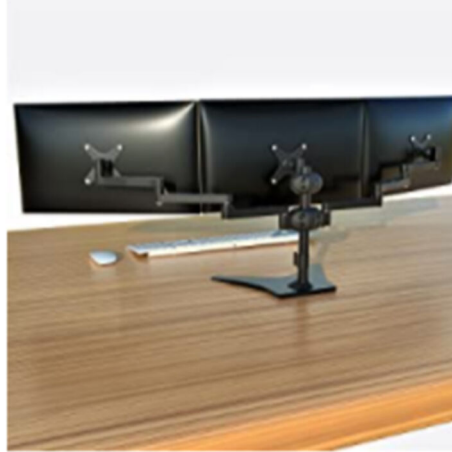

Ergonomic
Comfort & Style

3MSFHW-T

Aluminum Full Motion Articulated Triple Monitor Stand

Clear up valuable workspace on your desk with this heavy-duty three monitor stand. Constructed of high-grade steel, this mount was built to resist scratches and supports three LCD screens up to 13.2 pounds and 24" in size each. Tighten or loosen each joint to make your stand as fluid or stationary as desired. Monitors can be rotated to landscape and portrait positions. More features built into include an integrated cable management system to hide power and video cables.

Strong & Sturdy Base

A heavy-duty base keeps your monitors safe and secure with an 18.7" x 11.4" steel base for excellent stability. Rated to support monitors up to 24" in size and 13.2 pounds in weight for each plate

- Adjust your monitors to promote a healthier posture
- Reduce strain by setting your monitors at the ideal height and angle

ERGONOMICALLY DESIGN

Full arm movement is capable of multiple points of movement in to accommodate a lifestyle change or modification.

Height can be adjusted to your preferred elevation; Ergonomically designed to reduce strain and improve productivity; Suitable for long working hours

Key Features

INCREASE PRODUCTIVITY

This sleek monitor desktop stand raises two displays off the desk surface, thus saving workspace and creating a productive display configuration to increase productivity.