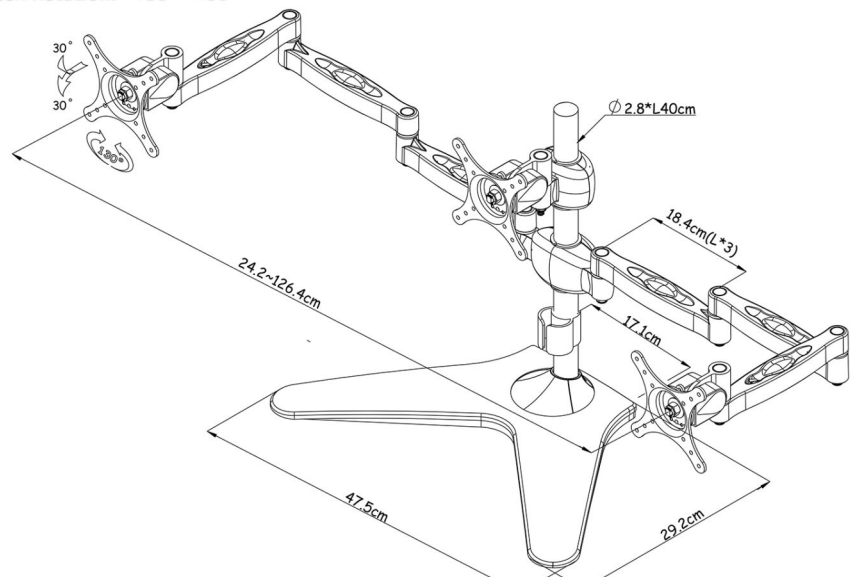

CABLE MANAGEMENT

A simple cable management clip snaps onto the center pole keeping AV and power cords clean and organized. Cable clips keep potentially messy cords organized and out of the way for a clean appearance.

- Tilt Range: $+30^{\circ}$ ~ -30°
- Swivel Range: $+90^{\circ}$ ~ -90°
- Screen Rotation: $+180^{\circ}$ ~ -180°