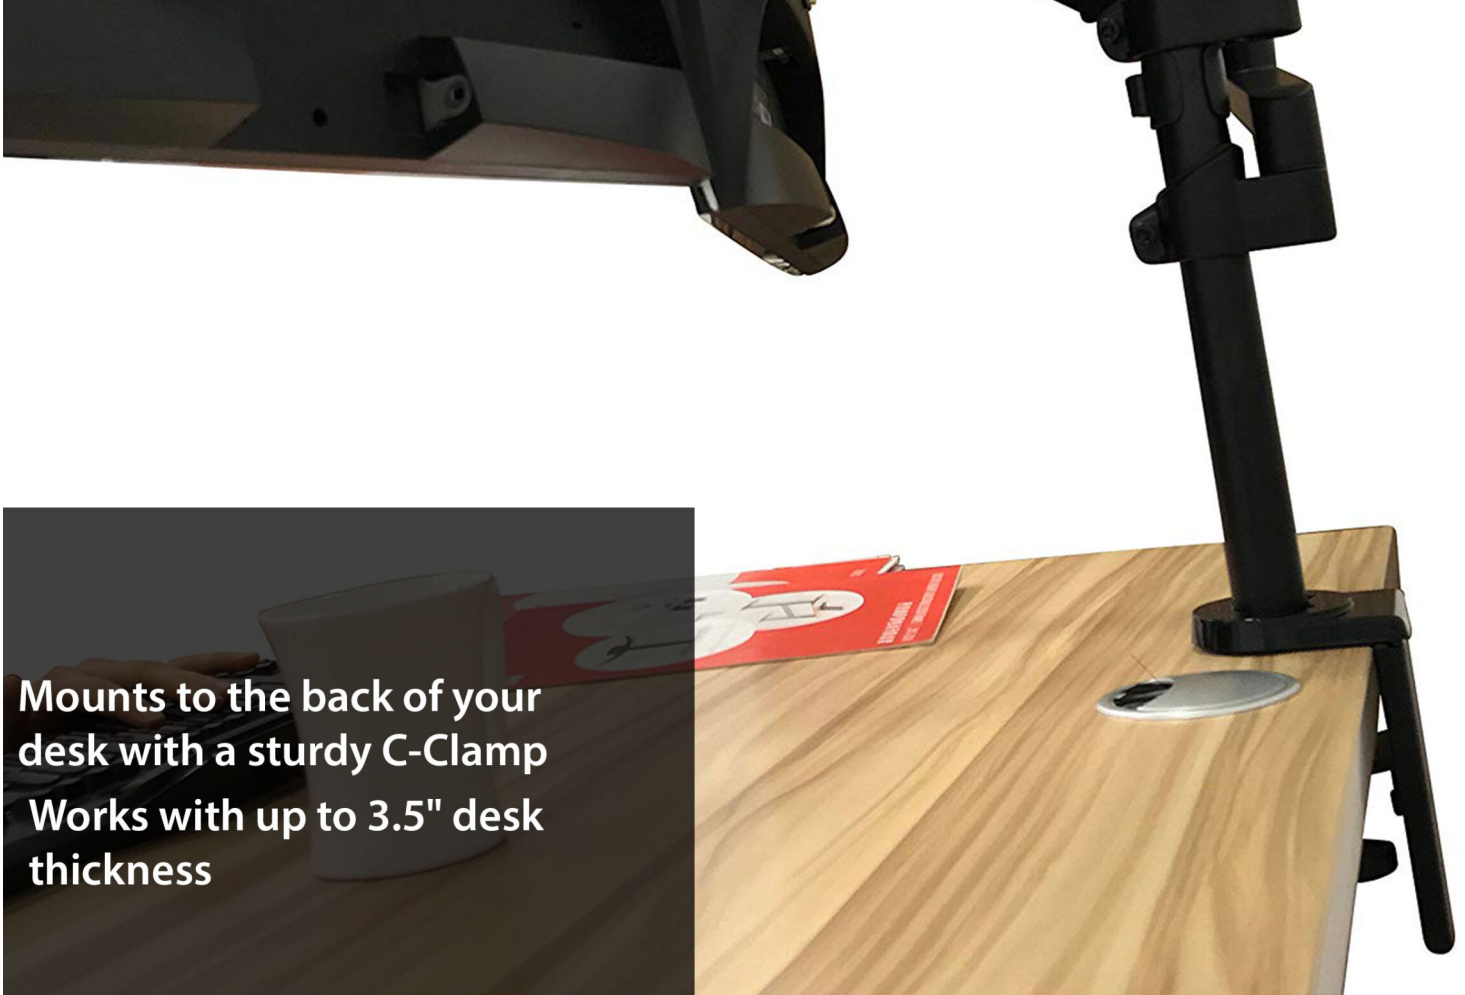

Dual Height Adjustable Monitor Stand

Available Colors

Designed to be high performance monitor arm, 2MS-GB helps you free up space and optimize your health and wellness. A built-in gas spring allows for smooth and accurate adjustment to comfortable reading positions. Flexible tilt, pivot and swivel functionality provides comfortable monitor angles. Moreover, the product incorporates a quick-release VESA plate which makes installation easier. Also, integrated cable management organizes the messy cords. All these great functions are made at an affordable price.

Fits most screens from 13" to 27"

VESA Mount compatible with VESA 75 (75 x75 mm) and VESA 100 (100 x 100mm) mounting holes

Improve the ergonomics of your office workstation and reduce neck, shoulder and back pain by raising monitor

Integrated cable management organizes the messy cords

Free-Tilting Design: for multiple monitor viewing angles

DIMENSIONS

Adjust your **Monitor Position** any way you like. Rotate 360 degrees between landscape and portrait modes. The screen can tilt up 90 degrees and down 40 degrees. With the swivel arms, the arm can articulate 360 degrees

Ergonomic height on your desktop, depending on your sitting position

Mounts to the back of your desk with a sturdy C-Clamp
Works with up to 3.5" desk thickness

Features

1. **UNIVERSAL FIT** - Fits most screens from 13" to 27" (13, 15, 17, 19, 20, 22, 23, 24 and 27 inch) from SAMSUNG, ACER, VIEWSONIC, LG, DELL, HP, ASUS, AOC and Emachines with up to 19.8 lbs weight.
2. **VESA Mount** - compatible with VESA 75 (75 x75 mm) and VESA 100 (100 x 100mm) mounting holes.
3. **HEIGHT ADJUSTABLE** - Gas spring arm is height adjustable to 13.5 inches. Gas spring offers adjustable counterbalance to the weight of the monitor, making it incredibly ease to change monitor height with the touch of a finger.
4. **DESK MOUNT ARM** - Mounts to the back of your desk with a sturdy C-Clamp. Works with up to 3.5" desk thickness.