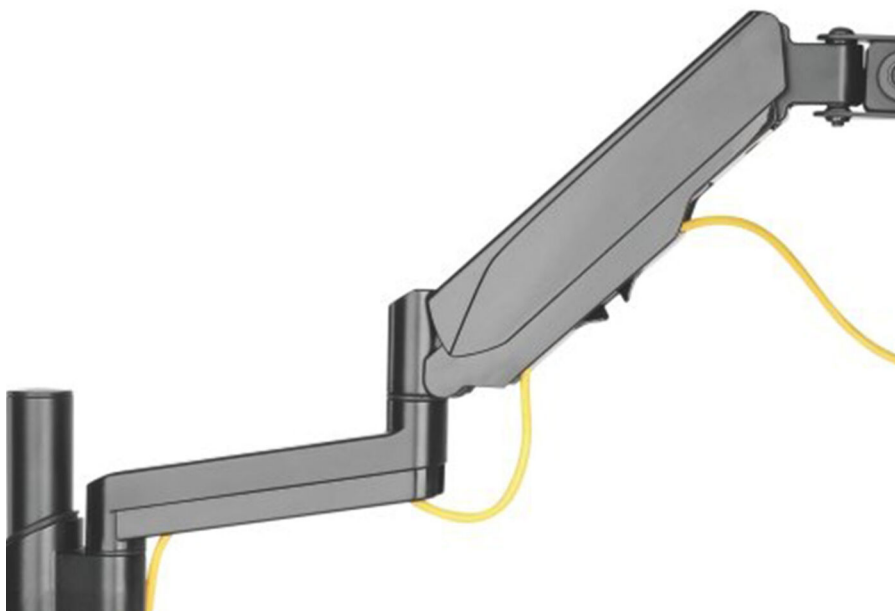

Dual Height Adjustable Monitor Stand

Available Colors

Designed to be high performance monitor arm, 2MS-GB helps you free up space and optimize your health and wellness. A built-in gas spring allows for smooth and accurate adjustment to comfortable reading positions. Flexible tilt, pivot and swivel functionality provides comfortable monitor angles. Moreover, the product incorporates a quick-release VESA plate which makes installation easier. Also, integrated cable management organizes the messy cords. All these great functions are made at an affordable price.

Fits most screens from 13" to 27"

VESA Mount compatible with VESA 75 (75 x75 mm) and VESA 100 (100 x 100mm) mounting holes

Improve the ergonomics of your office workstation and reduce neck, shoulder and back pain by raising monitor

Integrated cable management organizes the messy cords

Free-Tilting Design: for multiple monitor viewing angles

DIMENSIONS

Adjust your **Monitor Position** any way you like. Rotate 360 degrees between landscape and portrait modes. The screen can tilt up 90 degrees and down 40 degrees. With the swivel arms, the arm can articulate 360 degrees

Ergonomic height on your desktop, depending on your sitting position

Mounts to the back of your desk with a sturdy C-Clamp
Works with up to 3.5" desk thickness

Features

1. **UNIVERSAL FIT** - Fits most screens from 13" to 27" (13, 15, 17, 19, 20, 22, 23, 24 and 27 inch) from SAMSUNG, ACER, VIEWSONIC, LG, DELL, HP, ASUS, AOC and Emachines with up to 19.8 lbs weight.
2. **VESA Mount** - compatible with VESA 75 (75 x75 mm) and VESA 100 (100 x 100mm) mounting holes.
3. **HEIGHT ADJUSTABLE** - Gas spring arm is height adjustable to 13.5 inches. Gas spring offers adjustable counterbalance to the weight of the monitor, making it incredibly ease to change monitor height with the touch of a finger.
4. **DESK MOUNT ARM** - Mounts to the back of your desk with a sturdy C-Clamp. Works with up to 3.5" desk thickness.