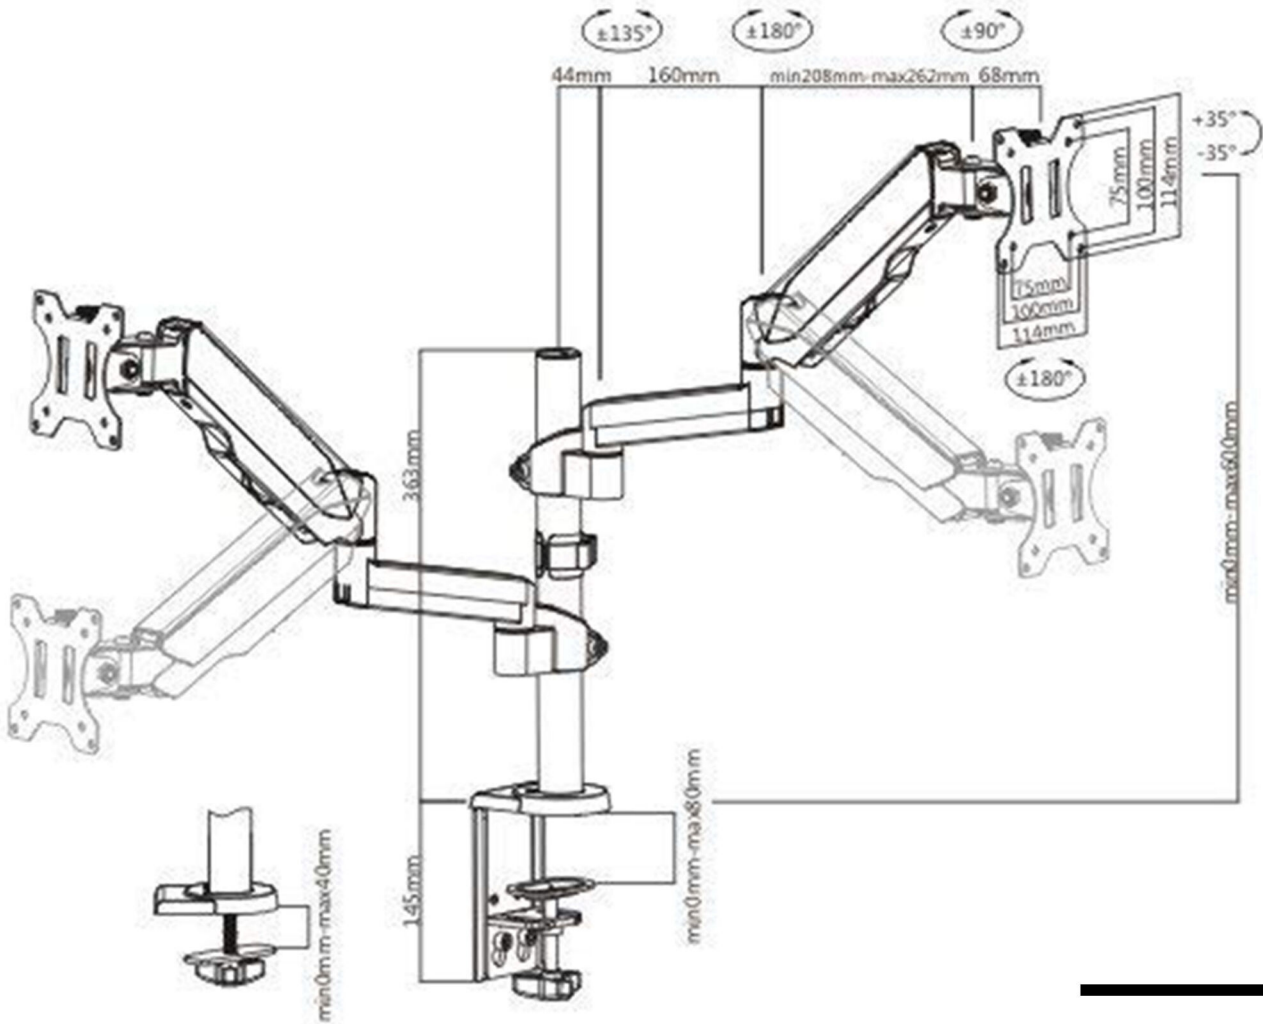

Dual Height Adjustable Monitor Stand

Available Colors

Designed to be high performance monitor arm, 2MS-GB helps you free up space and optimize your health and wellness. A built-in gas spring allows for smooth and accurate adjustment to comfortable reading positions. Flexible tilt, pivot and swivel functionality provides comfortable monitor angles. Moreover, the product incorporates a quick-release VESA plate which makes installation easier. Also, integrated cable management organizes the messy cords. All these great functions are made at an affordable price.

Fits most screens from 13" to 27"

VESA Mount compatible with VESA 75 (75 x75 mm) and VESA 100 (100 x 100mm) mounting holes

Improve the ergonomics of your office workstation and reduce neck, shoulder and back pain by raising monitor

Integrated cable management organizes the messy cords

Free-Tilting Design: for multiple monitor viewing angles

DIMENSIONS

Adjust your **Monitor Position** any way you like. Rotate 360 degrees between landscape and portrait modes. The screen can tilt up 90 degrees and down 40 degrees. With the swivel arms, the arm can articulate 360 degrees

Ergonomic height on your desktop, depending on your sitting position

Mounts to the back of your desk with a sturdy C-Clamp
Works with up to 3.5" desk thickness

Features

1. **UNIVERSAL FIT** - Fits most screens from 13" to 27" (13, 15, 17, 19, 20, 22, 23, 24 and 27 inch) from SAMSUNG, ACER, VIEWSONIC, LG, DELL, HP, ASUS, AOC and Emachines with up to 19.8 lbs weight.
2. **VESA Mount** - compatible with VESA 75 (75 x75 mm) and VESA 100 (100 x 100mm) mounting holes.
3. **HEIGHT ADJUSTABLE** - Gas spring arm is height adjustable to 13.5 inches. Gas spring offers adjustable counterbalance to the weight of the monitor, making it incredibly ease to change monitor height with the touch of a finger.
4. **DESK MOUNT ARM** - Mounts to the back of your desk with a sturdy C-Clamp. Works with up to 3.5" desk thickness.