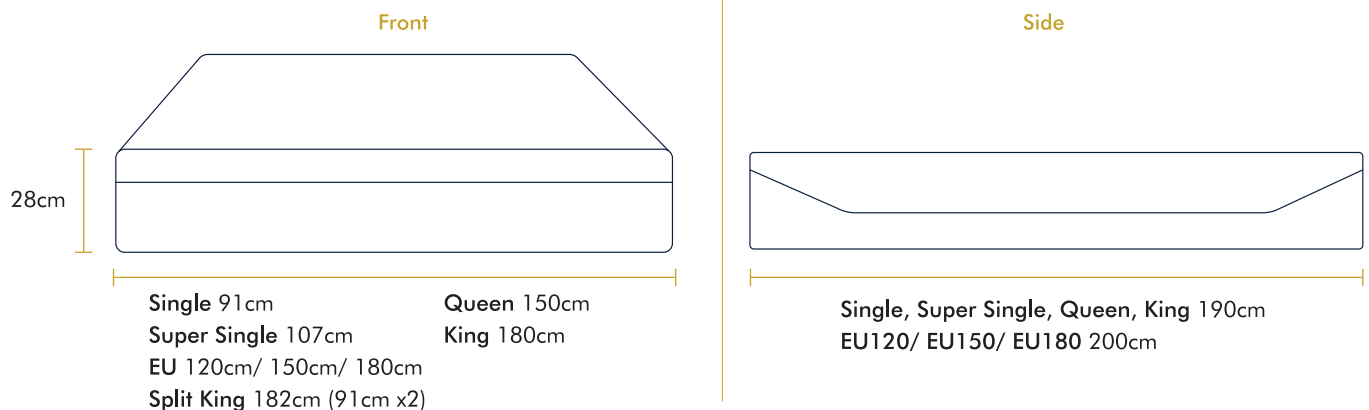

Size

Split King | Queen | Super Single | Single | EU 180x200 | EU 150x200 | EU 120x200

Set Content

1x Sleepthetic™ Adjustable Bed Base

Dimensions

All dimensions are measured by centimeters (cm).

Sleepthetic™ Adjustable Bed Base

Dimensions

All dimensions are measured in centimeters (cm).

Mattress Layers

	Top Cover	Tencel Twin-Cool technology knitted cover
	1st Layer	2cm 100% natural latex which is certified by Eco-Institut
	2nd Layer	5cm Cool gel infused memory foam certified by CertiPUR-US
	3rd Layer	5cm Transition layers of responsive foam absorb movement
	4th Layer	16cm premium high-density support foam certified by CertiPUR-US
	Bottom	Anti-slip bottom non-woven fabrics with zip-off removable cover

Dimensions

All dimensions are measured in centimeters (cm).

Front

Single 91cm Queen 150cm
Super Single 107cm King 180cm
EU 120cm/ 150cm/ 180cm
Split King 182cm (91cm x2)

Side

Single, Super Single, Queen, King 190cm
EU120/ EU150/ EU180 200cm