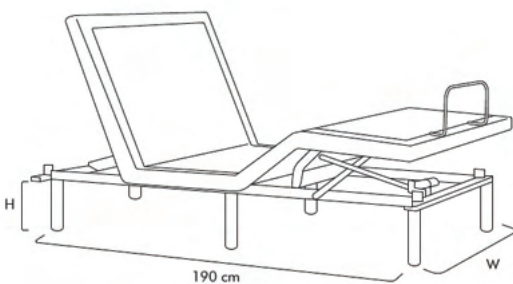

Enhanced Relaxation

APP Control

AI APP Control | AI Smart Alarm | Remote Controller

ALYA™ Adjustable Bed Base

Specifications

- AI Controlled wake up call
- Adjust foot position from 0-35 degrees
- Elevate your head angle from 0-80 degrees
- DUAL Massage
- USD Ports
- Able to lay flat
- Anti-Slide Deck
- Silent and Durability
- Underbed LED Lights
- Hold up to 250kg (Inclusive of mattress)

Size

Split King | King | Queen | Super Single | Single | EU 180x200 | EU 150x200 | EU 120x200

Set Content

1x ALYA™ Adjustable Bed Base

Dimensions

ALYA™ Adjustable Bed Base

	Split King (2x Single)	King	Queen	Super Single	Single
Carton Size	(97 x 101 x 22) x 2	181 x 101 x 22	156 x 101 x 22	113 x 101 x 22	97 x 101 x 22
Product Dimension	182 x 190 cm	181 x 190 cm	150 x 190 cm	107 x 190 cm	91 x 190 cm
Total Weight	90 kg	80 kg	62.5 kg	50 kg	45 kg
Adjustable Legs	Floor to top from 7 to 39 cm tall				

All dimensions are measured by centimeters (cm).

APP Control

AI APP Control | AI Smart Alarm | Remote Controller

ALYA™ Adjustable Bed Base Version S

Specifications

- AI Controlled wake up call
- Head Tilt
- Lumbar Support
- Adjust foot position from 0-35 degrees
- Elevate your head angle from 0-80 degrees
- USD Ports
- Anti-Slide Deck
- Able to lay flat
- DUAL Massage
- Silent and Durability
- Underbed LED Lights
- Hold up to 250kg (Inclusive of mattress)