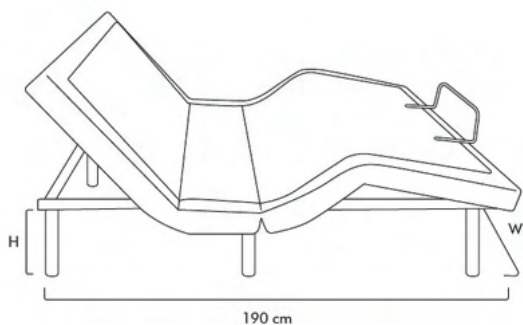

Size

Split King | King | Queen | Super Single | Single | EU 180x200 | EU 150x200 | EU 120x200

Set Content

1x ALYA™ Adjustable Bed Base

Dimensions

ALYA™ Adjustable Bed Base

	Split King (2x Single)	King	Queen	Super Single	Single
Carton Size	(97 x 101 x 22) x 2	181 x 101 x 22	156 x 101 x 22	113 x 101 x 22	97 x 101 x 22
Product Dimension	182 x 190 cm	181 x 190 cm	150 x 190 cm	107 x 190 cm	91 x 190 cm
Total Weight	90 kg	80 kg	62.5 kg	50 kg	45 kg
Adjustable Legs	Floor to top from 7 to 39 cm tall				

Size

Split King | King | Queen | Super Single | Single

Set Content

1x ALYA™ Adjustable Bed Base Version S

Dimensions

All dimensions are measured in centimeters (cm).

ALYA™ Adjustable Bed Base Version S

	Split King (2x Single)	King	Queen	Super Single	Single
Carton Size	(96 x 100 x 25.5) x 2	185 x 190 x 25.5	155 x 100 x 25.5	112 x 100 x 25.5	96 x 100 x 25.5
Product Dimension	(91 x 190 cm) x 2	180 x 190 cm	150 x 190 cm	107 x 190 cm	91 x 190 cm
Total Weight† (Included Packaging)	(52 kg) x 2	94 kg	68 kg	57 kg	52 kg
Net Weight (Without Packaging)	(49kg) x 2	88 kg	64 kg	54 kg	49 kg
Adjustable Legs	Floor to top from 7 to 39 cm tall		Lay Flat Thickness 10 cm		

Remote Controller

Sleepthetic™ Adjustable Bed Base 1.0

Specifications

- Adjust foot position from 0-35 degrees
- Elevate your head angle from 0-80 degrees
- Able to lay flat
- Anti-Slide Deck
- Silent and Durability
- OKIN German-engineered motor
- Hold up to 250kg (Inclusive of mattress)

Size

Split King | Queen | Super Single | Single | EU 180x200 | EU 150x200 | EU 120x200

Set Content

1x Sleepthetic™ Adjustable Bed Base

Dimensions

All dimensions are measured by centimeters (cm).

Sleepthetic™ Adjustable Bed Base