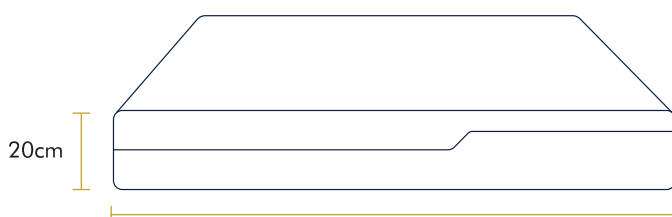

Dimensions

All dimensions are measured in centimeters (cm).

Front

Single 91cm Queen 150cm
Super Single 107cm King 180cm
EU 120cm/ 150cm/ 180cm
Split King 182cm (91cm x2)

Side

Single, Super Single, Queen, King 190cm
EU120/ EU150/ EU180 200cm