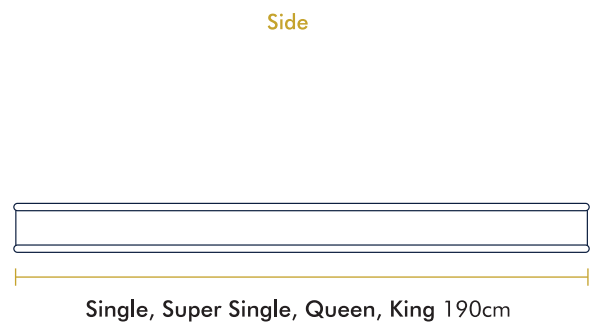

Dimensions

All dimensions are measured in centimeters (cm).