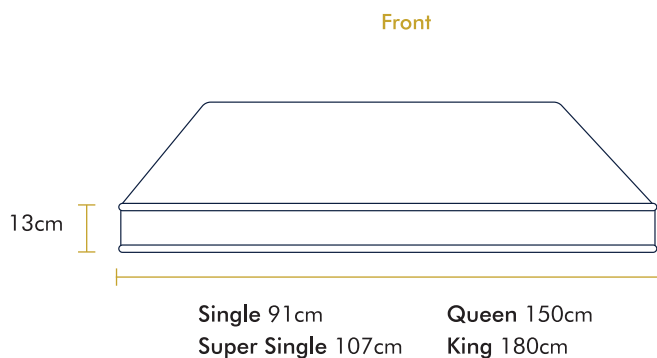

Dimensions

All dimensions are measured in centimeters (cm).