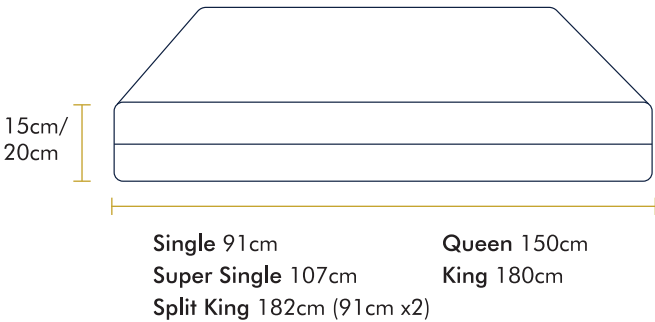

Dimensions

All dimensions are measured in centimeters (cm).

Front

Single 91cm Queen 150cm
Super Single 107cm King 180cm
EU 120cm/ 150cm/ 180cm
Split King 182cm (91cm x2)

Side

Single, Super Single, Queen, King 190cm
EU120/ EU150/ EU180 200cm

100% Natural

Organic Latex

Firmness:

7/8/9
Comfort

Thickness: 15 or 20 cm

MattX™ Latex Pure Mattress

This engineered masterpiece is sure to give you the perfect night's rest, introducing exclusive advanced latex mattress technology that no other company can match.

Dimensions

All dimensions are measured in centimeters (cm).

Front

Side

Mattress Layers

Top Cover

Artic Ultra Cool® zipper cover for easy swapping

Inner Cover