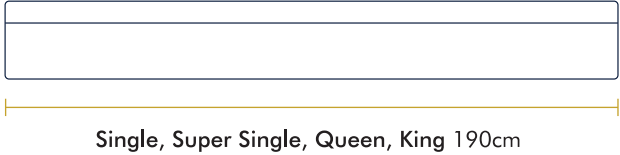

MattX™ Mini Plus Hybrid Mattress

Covered with Artic Cool Technology™ Super Cooling Zipper Cover

DUAL Firmness

Bamboo Charcoal Memory Foam

Firmness: **8,9** Comfort

Mini Spring Coil

Best with Adjustable Bed Base

MattX™ Mini Plus Hybrid Mattress

Introducing the MattX™ Mini Plus Hybrid Mattress
A gateway to a whole new realm of sleep luxury. Revel in the sheer opulence of adjustable firmness, seamlessly gliding between two distinct levels — an inviting 8/10 and a sumptuous 9/10 on the firmness scale.

Our innovative design acknowledges that your needs change over time, offering an adaptable solution to match. And with the added benefit of a flippable mattress, every night becomes an exploration of personalized comfort. Elevate your sleep experience with a mattress that evolves with you.

Dimensions

All dimensions are measured in centimeters (cm).

Front

Side