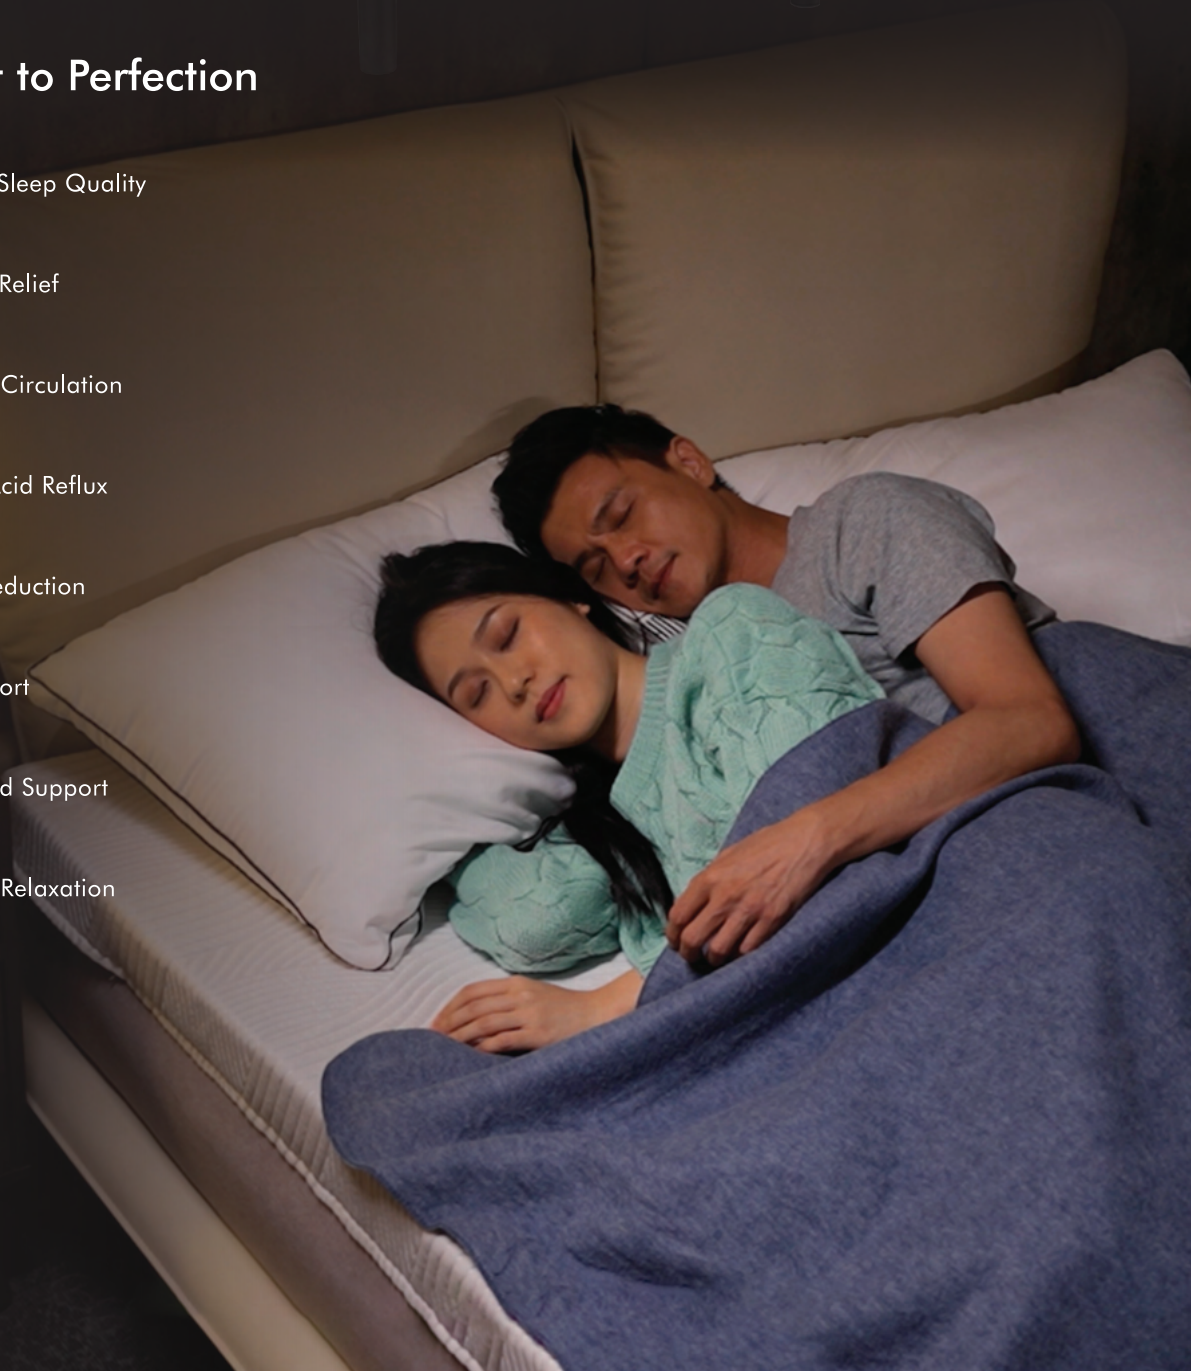

Adjust to Perfection

Improved Sleep Quality

Back Pain Relief

Enhanced Circulation

Reduced Acid Reflux

Snoring Reduction

Joint Support

Customized Support

Enhanced Relaxation

APP Control

AI APP Control | AI Smart Alarm | Remote Controller

ALYA™ Adjustable Bed Base

Specifications

- AI Controlled wake up call
- Adjust foot position from 0-35 degrees
- Elevate your head angle from 0-80 degrees
- DUAL Massage
- USD Ports
- Able to lay flat
- Anti-Slide Deck
- Silent and Durability
- Underbed LED Lights
- Hold up to 250kg (Inclusive of mattress)