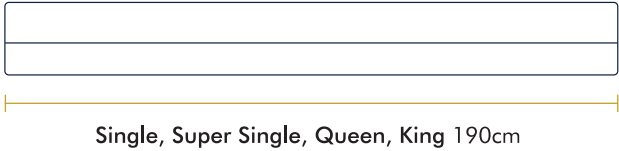

MattX™ Latex Pure Mattress

Covered with Artic Ultra Cool® Zipper Cover

100% Natural

Organic Latex

Firmness:

7/8/9
Comfort

Thickness: 15 or 20 cm

MattX™ Latex Pure Mattress

This engineered masterpiece is sure to give you the perfect night's rest, introducing exclusive advanced latex mattress technology that no other company can match.

Discover a truly customizable sleep experience tailored to your individual needs as you discover three distinct firmness levels: 7, 8 and 9 that let you dial in whatever level of support best fits your body and your personal preferences.

Dimensions

All dimensions are measured in centimeters (cm).

Side

Mattress Layers

Top Cover

Artic Ultra Cool® zipper cover for easy swapping

Inner Cover

Woven fabric for durability, anti-bacteria & anti-mite

Support Layers

Three/ Four Support Layers
Each have 5cm plus layer of 100% Natural Latex, eco-INSTITUT® certified non toxic

Bottom Cover

TENCEL™ knitted zipper cover for the more warmth yet breathable touch