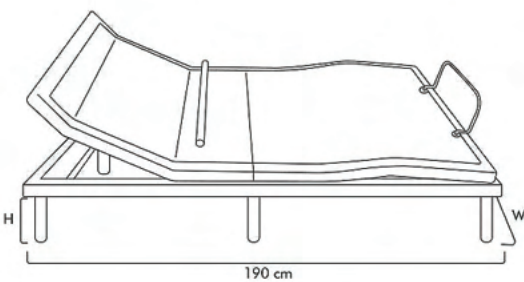

Size

Split King | King | Queen | Super Single | Single | EU 180x200 | EU 150x200 | EU 120x200

Set Content

1x ALYA™ Adjustable Bed Base

Dimensions

ALYA™ Adjustable Bed Base

	Split King (2x Single)	King	Queen	Super Single	Single
Carton Size	(97 x 101 x 22) x 2	181 x 101 x 22	156 x 101 x 22	113 x 101 x 22	97 x 101 x 22
Product Dimension	182 x 190 cm	181 x 190 cm	150 x 190 cm	107 x 190 cm	91 x 190 cm
Total Weight	90 kg	80 kg	62.5 kg	50 kg	45 kg
Adjustable Legs	Floor to top from 7 to 39 cm tall				

All dimensions are measured by centimeters (cm).

APP Control

AI APP Control | AI Smart Alarm | Remote Controller

ALYA™ Adjustable Bed Base Version S

Specifications

- AI Controlled wake up call
- Head Tilt
- Lumbar Support
- Adjust foot position from 0-35 degrees
- Elevate your head angle from 0-80 degrees
- USD Ports
- Anti-Slide Deck
- Able to lay flat
- DUAL Massage
- Silent and Durability
- Underbed LED Lights
- Hold up to 250kg (Inclusive of mattress)

Size

Split King | King | Queen | Super Single | Single

Set Content

1x ALYA™ Adjustable Bed Base Version S

Dimensions

All dimensions are measured in centimeters (cm).

ALYA™ Adjustable Bed Base Version S

	Split King (2x Single)	King	Queen	Super Single	Single
Carton Size	(96 x 100 x 25.5) x 2	185 x 190 x 25.5	155 x 100 x 25.5	112 x 100 x 25.5	96 x 100 x 25.5
Product Dimension	(91 x 190 cm) x 2	180 x 190 cm	150 x 190 cm	107 x 190 cm	91 x 190 cm
Total Weight† (Included Packaging)	(52 kg) x 2	94 kg	68 kg	57 kg	52 kg
Net Weight (Without Packaging)	(49kg) x 2	88 kg	64 kg	54 kg	49 kg
Adjustable Legs	Floor to top from 7 to 39 cm tall		Lay Flat Thickness 10 cm		

Remote Controller

Sleepthetic™ Adjustable Bed Base 1.0

Specifications

- Adjust foot position from 0-35 degrees
- Elevate your head angle from 0-80 degrees
- Able to lay flat
- Anti-Slide Deck
- Silent and Durability
- OKIN German-engineered motor
- Hold up to 250kg (Inclusive of mattress)