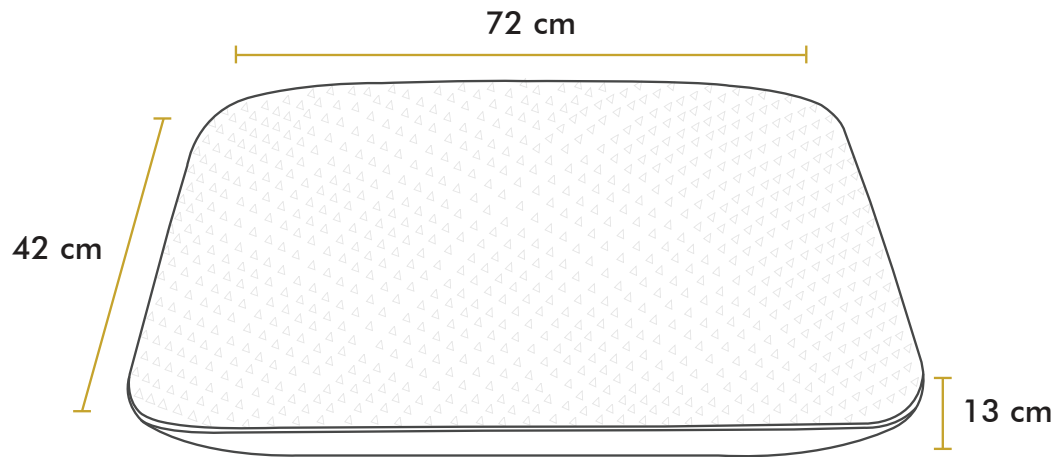

Naturally Hypoallergenic

Mite-Resistant

Antibacterial

Premium Cooling Comfort

Dimensions

All dimensions are measured in centimeters (cm).

PILLOW

Dive into Comfort with Our Pillows

Unveiling the Future of Comfort

Experience the epitome of comfort with our Pillow featuring both **Memory Foam** and **Micro Spring Technology™**. Uncover the key to your best sleep as you immerse yourself in the revitalizing touch of our cutting-edge cooling gel. Crafted to perfection, this low-loft pillow is meticulously designed to cater seamlessly to the preferences of stomach and back sleepers.

Crafted to perfection, this low-loft pillow is meticulously designed to cater seamlessly to the preferences of stomach and back sleepers.

MattX™ Mini Coil Pillow

Dimensions

All dimensions are measured in centimeters (cm).