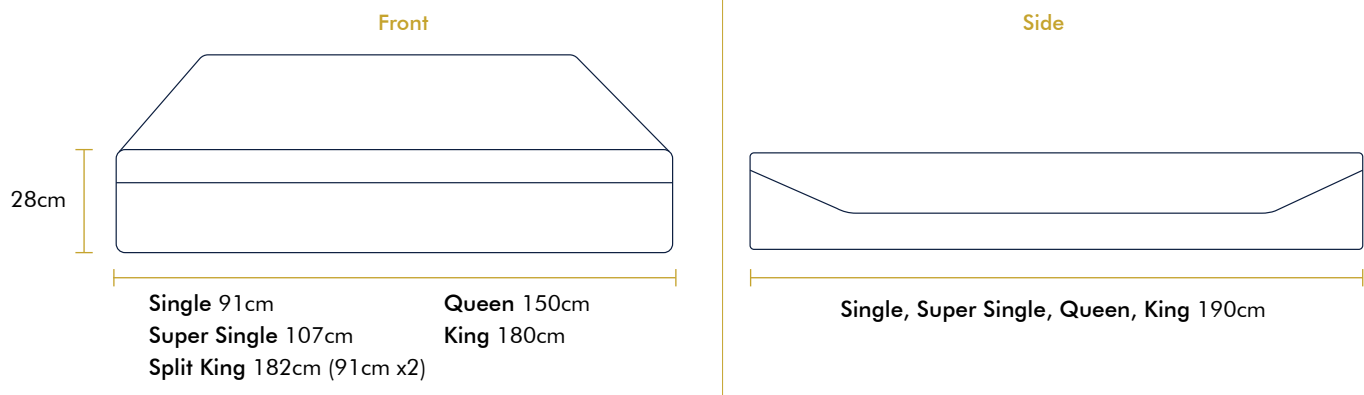

Dimensions

All dimensions are measured in centimeters (cm).

Mattress Layers

	Top Cover	Tencel Twin-Cool technology knitted cover
	1st Layer	2cm 100% natural latex which is certified by Eco-Institut
	2nd Layer	5cm Cool gel infused memory foam certified by CertiPUR-US
	3rd Layer	5cm Transition layers of responsive foam absorb movement
	4th Layer	16cm premium high-density support foam certified by CertiPUR-US
	Bottom	Anti-slip bottom non-woven fabrics with zip-off removable cover

Dimensions

All dimensions are measured in centimeters (cm).

Front

Single 91cm Queen 150cm
Super Single 107cm King 180cm
Split King 182cm (91cm x2)

Side

Single, Super Single, Queen, King 190cm

MattX™ DUAL Mattress