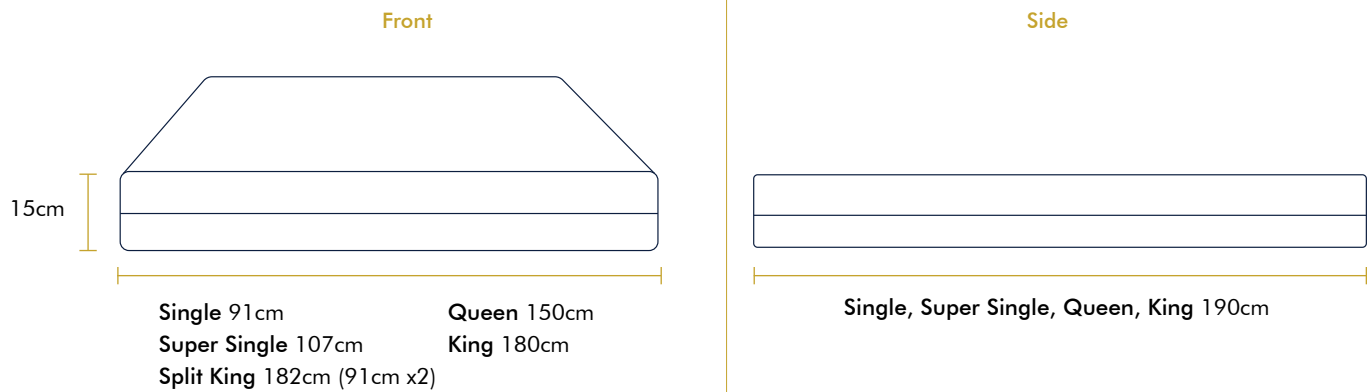

Dimensions

All dimensions are measured in centimeters (cm).