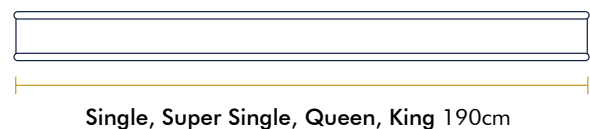

Dimensions

All dimensions are measured in centimeters (cm).

Front

Side

MattX™ Mini Plus Ortho Mattress

Mattress Layers

	Top Cover	Infused with Artic Cool Technology™ Knitted Fabric ensures consistent airflow and breathability.
	2nd Layer	Organic cotton provides a tailored support system for optimum comfort.
	3rd Layer	25mm Polyurethane (PU) Foam with a density of 40D eases pressure points for a relaxing sleep experience.
	4th Layer	Non-woven fabric adds durability and stability to the mattress's structure.
	5th Layer	Crafted from Felt enhances the overall mattress structure.
	6th Layer	The H100mm pocketed spring core offers customised comfort and undisturbed sleep by individually responding to your body's needs.
	7th Layer	Crafted from Felt adds a finishing touch of comfort.
	Bottom Cover	Non-woven fabric completes the mattress's structure with a touch of excellence.