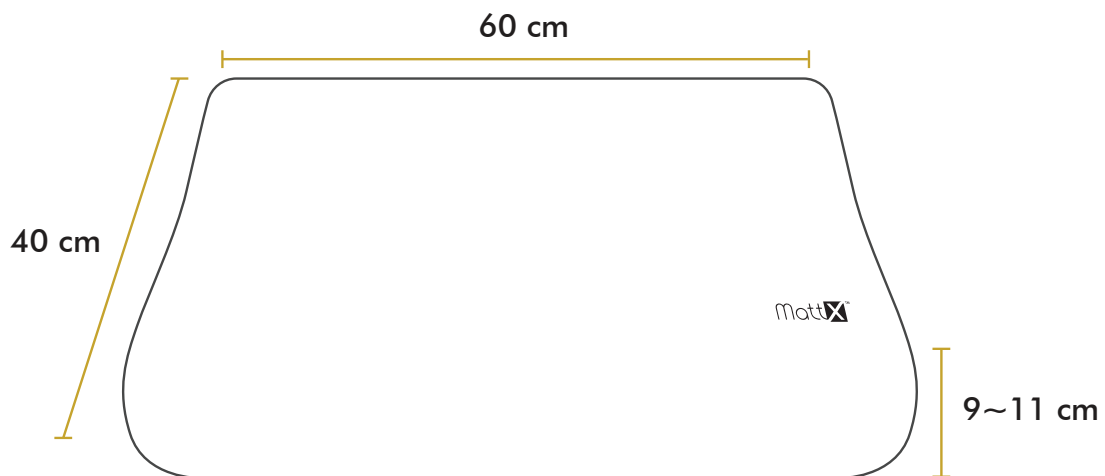

Perfect Dimensions

This pillow strikes the ideal balance between support and comfort. It's not too high, not too low - just perfect for a rejuvenating sleep experience.

Memory Foam Comfort

Experience a new level of comfort with our premium memory foam core that contours to the shape of your head and neck, providing natural support for a restful night's sleep.

Dimensions

All dimensions are measured in centimeters (cm).

Contact Us _____

AFFAIRS™
SMART FURNISHING

Affairs Living Singapore

Affairs Living Pte. Ltd.
Gemini@Sims HQ (Showroom)
2 Sims Close #01-13
Gemini @ Sims Singapore 387298
(8 mins walk from Aljunied MRT)