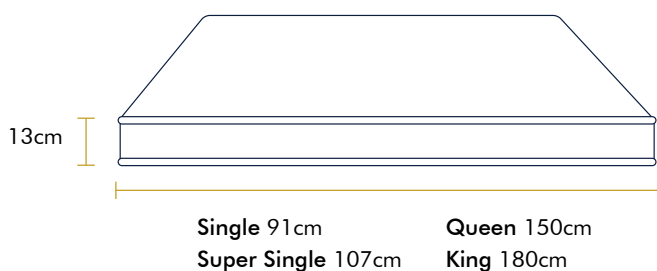

MattX™ Mini Plus Ortho Mattress

Covered with Artic Ultra Cool® Zipper Cover

100% Natural

Organic Latex

Optimal Spinal Alignment

Firmness: **9.5** Comfort

Mini Spring Coil

Best with Adjustable Bed Base

MattX™ Mini Plus Ortho Mattress

Where Comfort Meets Orthopedic Excellence

Experience the perfect union of adaptive comfort and orthopedic excellence with the groundbreaking MattX™ Mini Plus Ortho Mattress. This mattress transcends conventional sleep boundaries, merging responsive support with luxurious comfort to cater to your body's unique requirements.

Chiropractor and Physiotherapist Recommended

Crafted with ergonomic design principles, it aims to potentially alleviate back pain symptoms. Rest easy knowing that experts in the field recognize its potential to enhance your well-being. Your journey to a more comfortable, rejuvenating sleep experience begins here.

A Haven of Cleanliness

Rest assured as you rest. Our mattress boasts anti-bacterial and mite-proof properties that act as a barrier against unwelcome microbes. This defense extends to resist mold, mildew, dust mites, and other allergens, ensuring a sleep environment that's both hygienic and inviting.

Dimensions

All dimensions are measured in centimeters (cm).

Front

Side