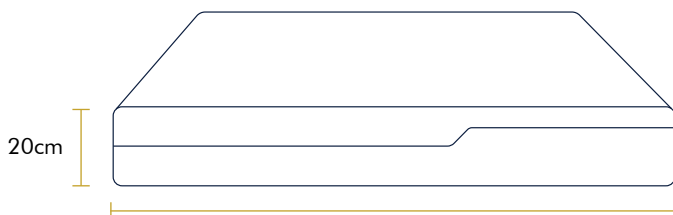

- **A soft mattress and a firm mattress in one**

Meet MattX™ Dual Mattress, a new mattress that understands you in both firmness and softness. This flippable mattress that has a firmer latex layer on one side, flip it over and the other side is a softer memory foam so you get two mattress in one and two chances to find the right fit for you.

Dimensions

All dimensions are measured in centimeters (cm).

Front

Single 91cm Queen 150cm
Super Single 107cm King 180cm
Split King 182cm (91cm x2)

Side

Single, Super Single, Queen, King 190cm

MattX™ DUAL Mattress