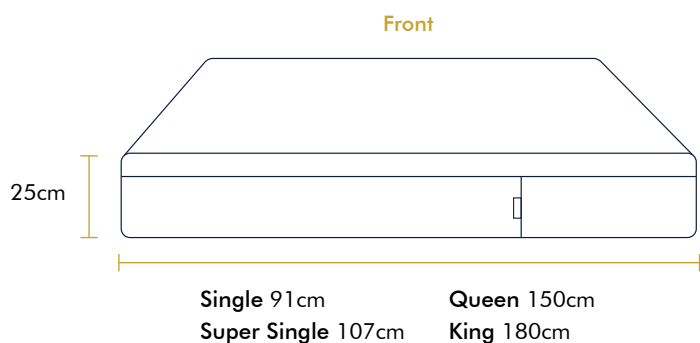

Dimensions

All dimensions are measured in centimeters (cm).