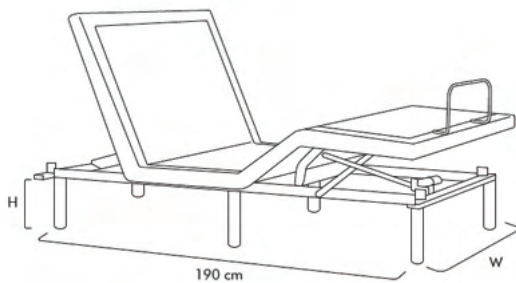

Tailor-Made Slumber

*Embrace the Future of Sleep with Our
Adjustable Bed Bases*

APP Control

AI APP Control | AI Smart Alarm | Remote Controller

ALYA™ Adjustable Bed Base

Specifications

- AI Controlled wake up call
- Adjust foot position from 0-35 degrees
- Elevate your head angle from 0-80 degrees
- DUAL Massage
- USD Ports
- Able to lay flat
- Anti-Slide Deck
- Silent and Durability
- Underbed LED Lights
- Hold up to 250kg (Inclusive of mattress)

Size

Split King | King | Queen | Super Single | Single

Set Content

1x ALYA™ Adjustable Bed Base

Dimensions

ALYA™ Adjustable Bed Base

	Split King (2x Single)	King	Queen	Super Single	Single
Carton Size	(97 x 101 x 22) x 2	181 x 101 x 22	156 x 101 x 22	113 x 101 x 22	97 x 101 x 22
Product Dimension	182 x 190 cm	181 x 190 cm	150 x 190 cm	107 x 190 cm	91 x 190 cm
Total Weight	90 kg	80 kg	62.5 kg	50 kg	45 kg
Adjustable Legs	Floor to top from 7 to 39 cm tall				

All dimensions are measured by centimeters (cm).

APP Control

AI APP Control | AI Smart Alarm | Remote Controller

ALYA™ Adjustable Bed Base Version S

Specifications

- AI Controlled wake up call
- Head Tilt
- Lumbar Support
- Adjust foot position from 0-35 degrees
- Elevate your head angle from 0-80 degrees
- USD Ports
- Anti-Slide Deck
- Able to lay flat
- DUAL Massage
- Silent and Durability
- Underbed LED Lights
- Hold up to 250kg (Inclusive of mattress)