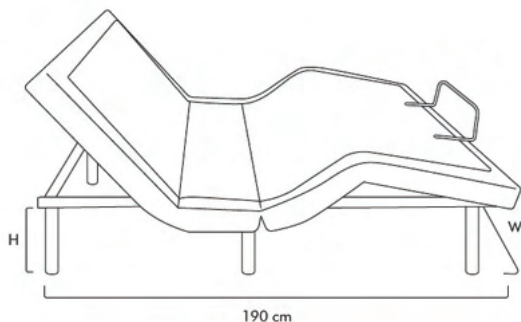

Size

Split King | King | Queen | Super Single | Single

Set Content

1x ALYA™ Adjustable Bed Base Version S

Dimensions

All dimensions are measured in centimeters (cm).

ALYA™ Adjustable Bed Base Version S

	Split King (2x Single)	King	Queen	Super Single	Single
Carton Size	(96 x 100 x 25.5) x 2	185 x 190 x 25.5	155 x 100 x 25.5	112 x 100 x 25.5	96 x 100 x 25.5
Product Dimension	(91 x 190 cm) x 2	180 x 190 cm	150 x 190 cm	107 x 190 cm	91 x 190 cm
Total Weight (Included Packaging)	(52 kg) x 2	94 kg	68 kg	57 kg	52 kg
Net Weight (Without Packaging)	(49kg) x 2	88 kg	64 kg	54 kg	49 kg
Adjustable Legs	Floor to top from 7 to 39 cm tall		Lay Flat Thickness	10 cm	

Sleepthetic™ Adjustable Bed Base 1.0

Specifications

- Adjust foot position from 0-35 degrees
- Elevate your head angle from 0-80 degrees
- Able to lay flat
- Anti-Slide Deck
- Silent and Durability
- OKIN German-engineered motor
- Hold up to 250kg (Inclusive of mattress)

Size

Split King | Queen | Super Single | Single

Set Content

1x Sleepthetic™ Adjustable Bed Base

Dimensions

All dimensions are measured by centimeters (cm).

Sleepthetic™ Adjustable Bed Base

	Split King (2x Single)	King	Queen	Super Single	Single
Carton Size	(97 x 101 x 22) x 2	181 x 101 x 22	156 x 101 x 22	113 x 101 x 22	97 x 101 x 22
Product Dimension	182 x 190 cm	181 x 190 cm	150 x 190 cm	107 x 190 cm	91 x 190 cm
Total Weight	90 kg	88 kg	62 kg	48.8 kg	43.8 kg
Adjustable Legs	Floor to top from 7 to 39 cm tall				