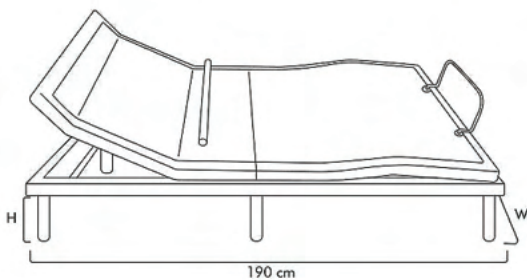

Size

Split King | King | Queen | Super Single | Single

Set Content

1x ALYA™ Adjustable Bed Base

Dimensions

ALYA™ Adjustable Bed Base

	Split King (2x Single)	King	Queen	Super Single	Single
Carton Size	(97 x 101 x 22) x 2	181 x 101 x 22	156 x 101 x 22	113 x 101 x 22	97 x 101 x 22
Product Dimension	182 x 190 cm	181 x 190 cm	150 x 190 cm	107 x 190 cm	91 x 190 cm
Total Weight	90 kg	80 kg	62.5 kg	50 kg	45 kg
Adjustable Legs	Floor to top from 7 to 39 cm tall				

All dimensions are measured by centimeters (cm).

APP Control

AI APP Control | AI Smart Alarm | Remote Controller

ALYA™ Adjustable Bed Base Version S

Specifications

- AI Controlled wake up call
- Head Tilt
- Lumbar Support
- Adjust foot position from 0-35 degrees
- Elevate your head angle from 0-80 degrees
- USD Ports
- Anti-Slide Deck
- Able to lay flat
- DUAL Massage
- Silent and Durability
- Underbed LED Lights
- Hold up to 250kg (Inclusive of mattress)

Size

Split King | King | Queen | Super Single | Single

Set Content

1x ALYA™ Adjustable Bed Base Version S

Dimensions

All dimensions are measured in centimeters (cm).

ALYA™ Adjustable Bed Base Version S

	Split King (2x Single)	King	Queen	Super Single	Single
Carton Size	(96 x 100 x 25.5) x 2	185 x 190 x 25.5	155 x 100 x 25.5	112 x 100 x 25.5	96 x 100 x 25.5
Product Dimension	(91 x 190 cm) x 2	180 x 190 cm	150 x 190 cm	107 x 190 cm	91 x 190 cm
Total Weight (Included Packaging)	(52 kg) x 2	94 kg	68 kg	57 kg	52 kg
Net Weight (Without Packaging)	(49kg) x 2	88 kg	64 kg	54 kg	49 kg
Adjustable Legs	Floor to top from 7 to 39 cm tall		Lay Flat Thickness	10 cm	

Sleepthetic™ Adjustable Bed Base 1.0

Specifications

- Adjust foot position from 0-35 degrees
- Elevate your head angle from 0-80 degrees
- Able to lay flat
- Anti-Slide Deck
- Silent and Durability
- OKIN German-engineered motor
- Hold up to 250kg (Inclusive of mattress)