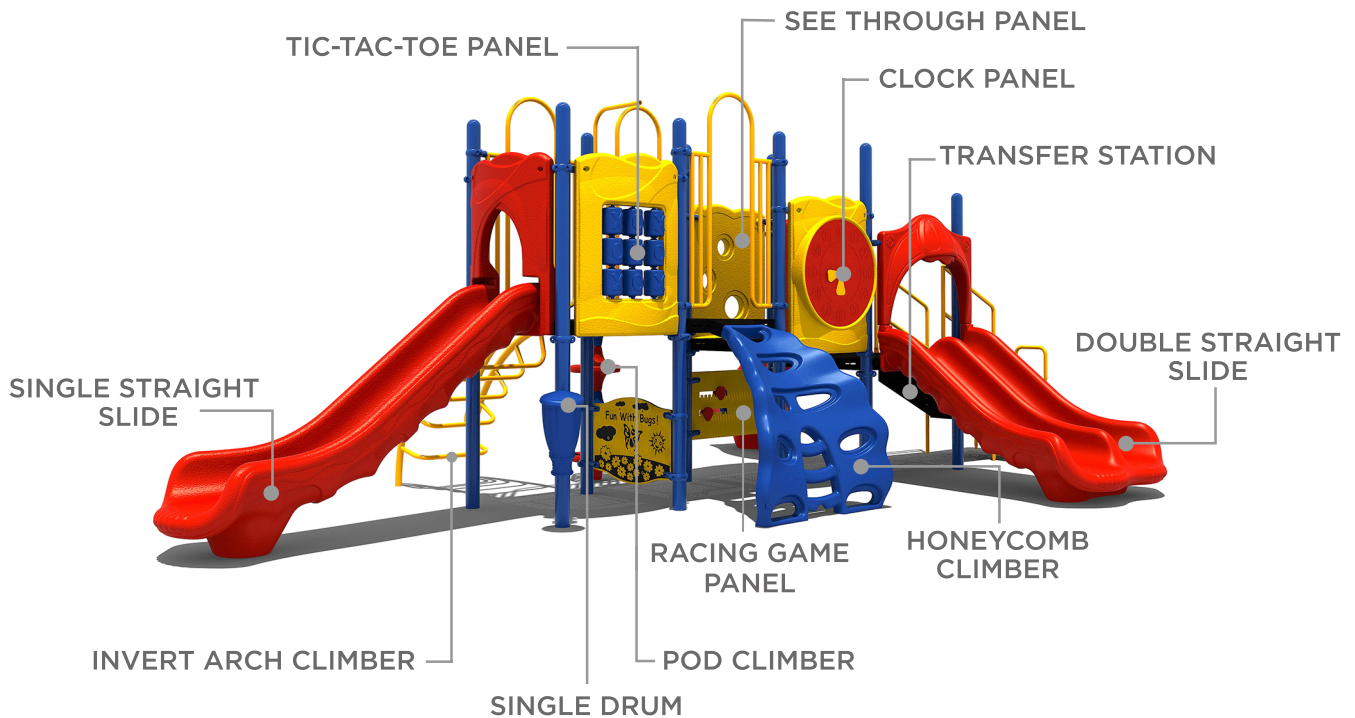

Age Group: 2 - 12 | Capacity: 20 - 24 | Activities: 14 | Use Zone: 36'8" x 26'8" | Fall Ht: 48" - 0"

## ACTIVITY BREAKDOWN

- Platforms:** 4
- Slides:** 3 Single Straight Slide, Double Straight Slide, Single Right Turn Slide
- Climbers:** 3 Invert Arch Climber, Pod Climber, Honeycomb Climber
- Panels:** 3 Racing Game Panel, See Through Panel, Tic-tac-toe Panel
- Other Activities:** Single Drum