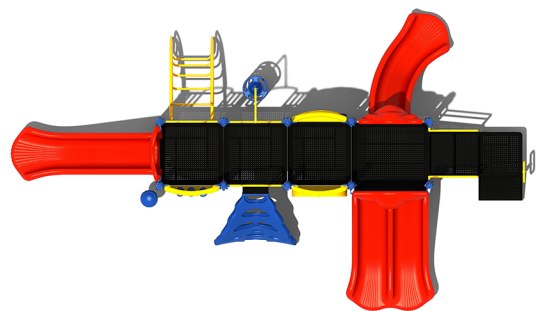

Age Group: 2 - 12 | Capacity: 20 - 24 | Activities: 14 | Use Zone: 36'8" x 26'8" | Fall Ht: 48" - 0"

## ACTIVITY BREAKDOWN

- Platforms:** 4
- Slides:** 3 Single Straight Slide, Double Straight Slide, Single Right Turn Slide
- Climbers:** 3 Invert Arch Climber, Pod Climber, Honeycomb Climber
- Panels:** 3 Racing Game Panel, See Through Panel, Tic-tac-toe Panel
- Other Activities:** Single Drum