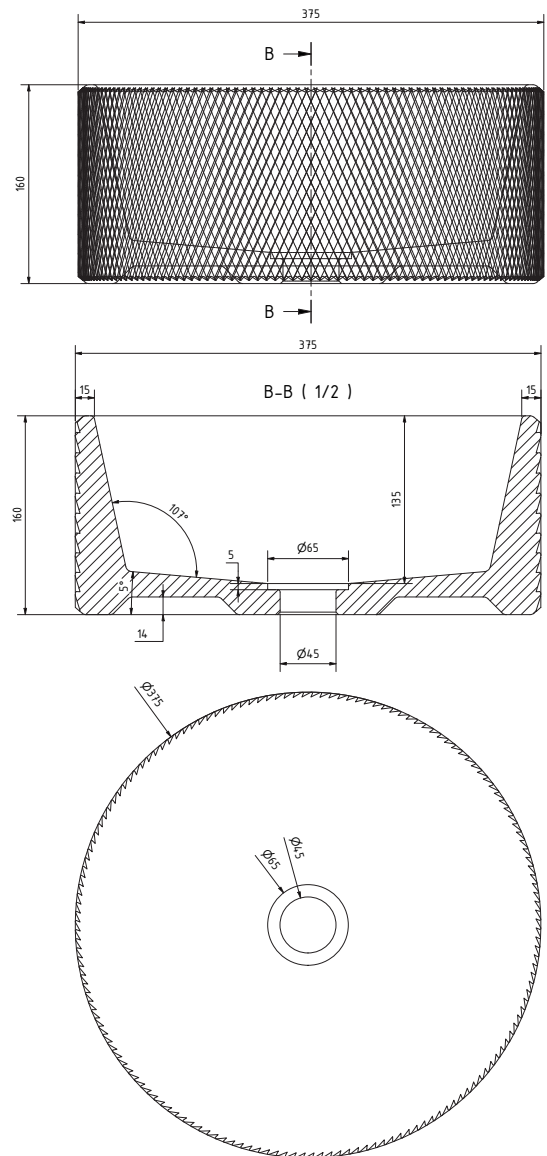

No Ordinary Love | Sink

Product sheet | Studio Beton®

Every glance, every touch at our “**No Ordinary Love**” sink reveals more than just design; it’s a reflection of the passion and dedication we pour into our craft. This sink isn’t just a part of your home; it’s a symbol of a deep, enduring connection that goes beyond the ordinary.

With its elegant lines and rich hues, available in 12 standard colors, it speaks of a love that’s profound and unyielding. It’s not just an object, but a manifestation of emotion and care in tangible form. This is no ordinary love. This is a love that’s meticulously crafted, nurtured, and expressed, visible in every sharp, defined line of this sink. Additionally, we can customize it in any color you choose

Specifications:

- **Material:** UHPC - Ultra High Performance Concrete
- **Diameter:** 37 cm
- **Height:** 15,5 cm
- **Weight:** 15 kg

Excluding mounting materials and sink plug.

Available in 12 standard colors:

Custom color is available at an additional cost.