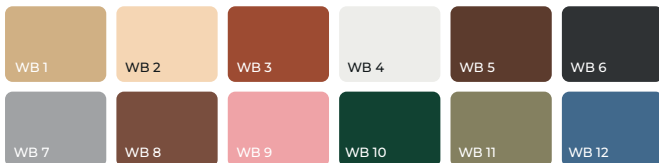

### Available in 12 standard colors:

*Custom color is available at an additional cost.*

Easy Lover | Studio Beton®

studio  
**BETON**

### Available in 12 standard colors:

*Custom color is available at an additional cost.*

Mykonos | Studio Beton®

studio  
**BETON**

‘Mykonos’ is an embodiment of calm and sophistication. It’s designed for those who appreciate the beauty in minimalism and the elegance of clean lines. Crafted with precision, it’s available in 12 standard colors. Additionally, we can customize it in any color you choose.

## Available in 12 standard colors:

*Custom color is available at an additional cost.*

Pure Morning | Studio Beton®

studio  
**BETON**