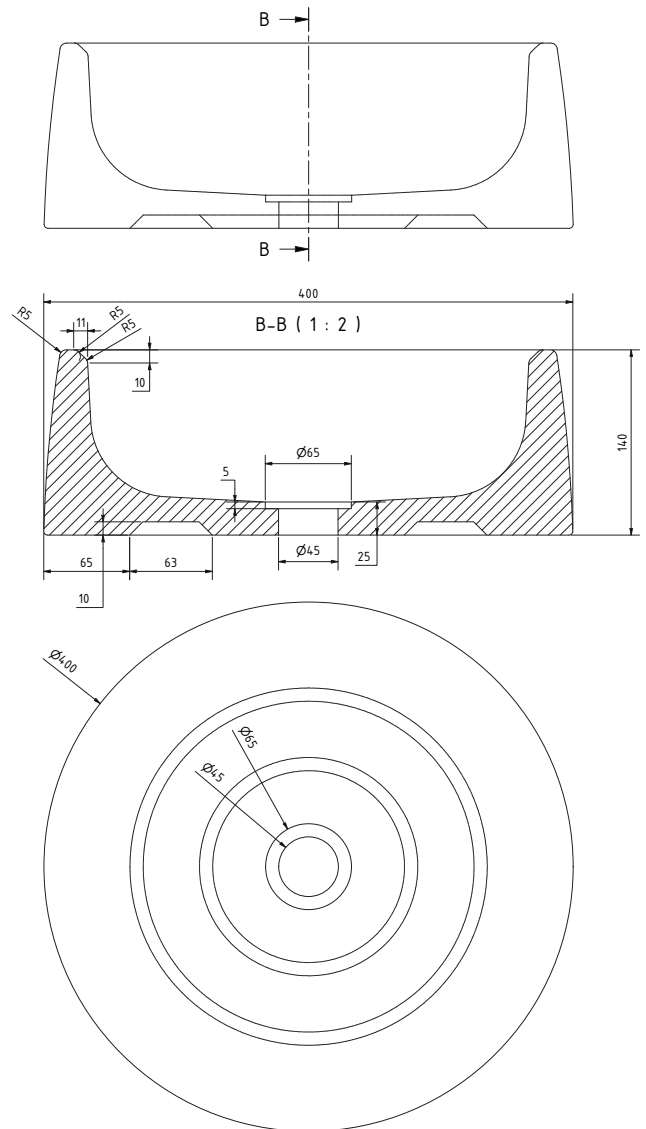

Even Flow | Sink

Product sheet | Studio Beton®

With its solid, robust form, “**Even Flow**” features a thick, substantial rim and a sturdy base, symbolizing the steadfastness we seek amidst life’s fluctuations. The surface is smooth and flawless, with softly rounded edges, offering a visual and tactile sense of tranquility and smooth continuity.

More than a functional piece, it’s a representation of enduring grace. Available in soothing colors, “**Even Flow**” invites a steady, unshakable presence into your space. Crafted with precision, it’s available in 12 standard colors. Additionally, we can customize it in any color you choose.

Specifications:

- **Material:** UHPC - Ultra High Performance Concrete
- **Diameter:** 41 cm
- **Height:** 15 cm
- **Weight:** 15 kg

Excluding mounting materials and sink plug.

Available in 12 standard colors:

Custom color is available at an additional cost.