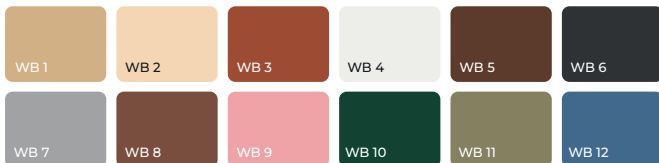

### Available in 12 standard colors:

*Custom color is available at an additional cost.*

Even Flow | Studio Beton®

studio  
**BETON**

### Available in 12 standard colors:

*Custom color is available at an additional cost.*

Easy Lover | Studio Beton®

studio  
**BETON**

It’s perfect for those who appreciate the finer things in life, where elegance is found in simplicity and grace. Available in two convenient diameters, 40 and 50 cm and available in 12 standard colors. Additionally, we can customize it in any color you choose.

### Available in 12 standard colors:

*Custom color is available at an additional cost.*

Mykonos | Studio Beton®

studio  
**BETON**