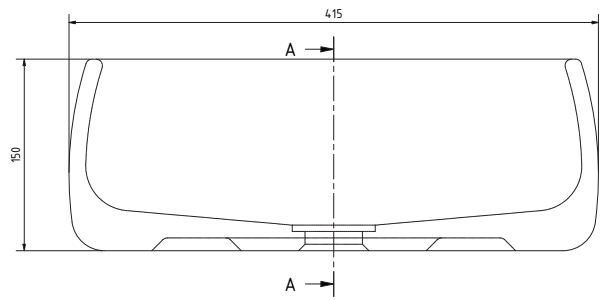

Pure Morning | Sink

Product sheet | Studio Beton®

With its smooth surface and matte finish, the "Pure Morning" sink embodies the serene calm of the morning light. The unique, rounded edge, softly curved at the bottom, adds a touch of elegance to the overall design. On the inside, this sink is hollowed out, achieving a perfect balance between sturdiness and refinement. The edge is neither too heavy nor too light, but just right to offer a sense of durability and style.

This sink is a symbol of renewal and clarity, a place where each new day begins with a promise of something beautiful. Crafted with precision, it's available in 12 standard colors. Additionally, we can customize it in any color you choose.

Specifications:

- **Material:** UHPC - Ultra High Performance Concrete
- **Diameter:** 41 cm
- **Height:** 14,5 cm
- **Weight:** 13 kg

Excluding mounting materials and sink plug.

Available in 12 standard colors:

Custom color is available at an additional cost.