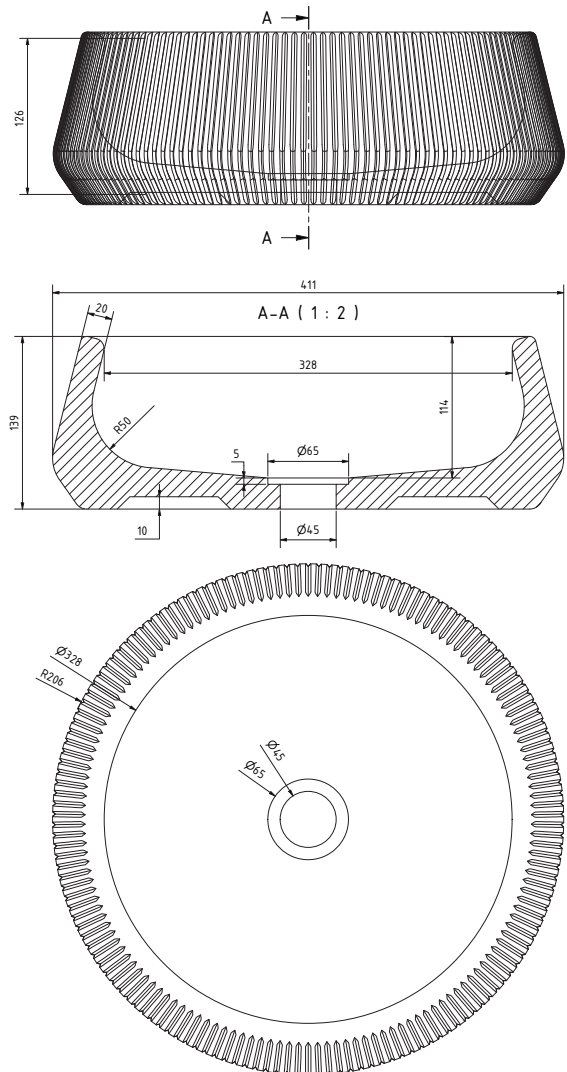

Pretty Woman | Sink

Product sheet | Studio Beton®

Upon entering the bathroom, the stunning design of this sink immediately catches your eye. Even if you glance away for a moment, the craftsmanship has such a strong allure that its design lingers in your thoughts.

“Elegance is not about being noticed, it’s about being remembered.”
Introducing “**Pretty Woman**” - the epitome of elegance and sophistication. This sink doesn’t just serve a purpose; it makes a statement. Crafted with precision, it’s available in 12 standard colors. Additionally, we can customize it in any color you choose.

Specifications:

1. **Material:** UHPC - Ultra High Performance Concrete
   - **Diameter:** 41 cm
   - **Height:** 14,5 cm
   - **Weight:** 14 kg
2. *Excluding mounting materials and sink plug.*

Available in 12 standard colors:

Custom color is available at an additional cost.