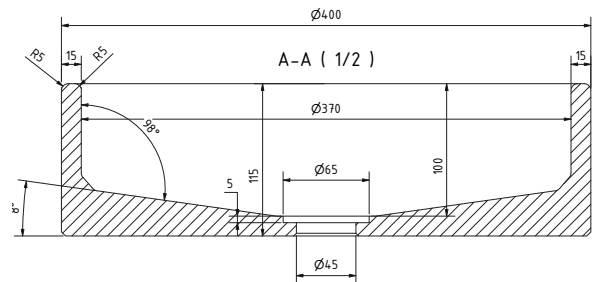

Easy Lover | Sink

Product sheet | Studio Beton®

In every curve and line, “**Easy Lover**” represents beauty that’s easy to admire and hard to forget, a perfect blend of form and function for the discerning eye. With its glossy surface and thin, elegant edges, this sink is a symbol of refined beauty and effortless charm. Its design features upright edges and a smooth, shining finish, reflecting a blend of sophistication and allure.

It’s perfect for those who appreciate the finer things in life, where elegance is found in simplicity and grace. Available in two convenient diameters, 40 and 50 cm and available in 12 standard colors. Additionally, we can customize it in any color you choose.

Specifications:

- **Material:** UHPC - Ultra High Performance Concrete
- **Diameter:** 40 of 50 cm
- **Height:** 12 cm
- **Weight:** 10 kg

Excluding mounting materials and sink plug.

Available in 12 standard colors:

Custom color is available at an additional cost.