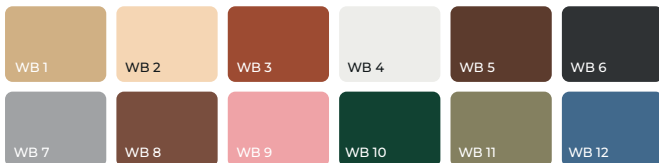

### Available in 12 standard colors:

*Custom color is available at an additional cost.*

No Ordinary Love | Studio Beton®

studio  
**BETON**

### Available in 12 standard colors:

*Custom color is available at an additional cost.*

Even Flow | Studio Beton®

studio  
**BETON**

### Available in 12 standard colors:

*Custom color is available at an additional cost.*

Easy Lover | Studio Beton®

studio  
**BETON**