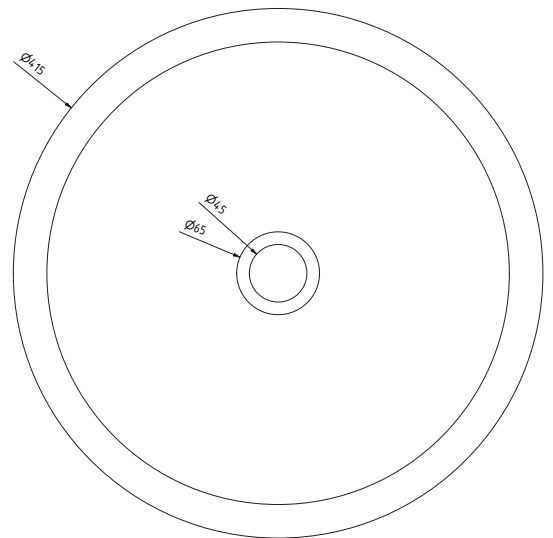

Pure Morning | Sink

Product sheet | Studio Beton®

With its smooth surface and matte finish, the "Pure Morning" sink embodies the serene calm of the morning light. The unique, rounded edge, softly curved at the bottom, adds a touch of elegance to the overall design. On the inside, this sink is hollowed out, achieving a perfect balance between sturdiness and refinement. The edge is neither too heavy nor too light, but just right to offer a sense of durability and style.

This sink is a symbol of renewal and clarity, a place where each new day begins with a promise of something beautiful. Crafted with precision, it's available in 12 standard colors. Additionally, we can customize it in any color you choose.

Specifications:

- **Material:** UHPC - Ultra High Performance Concrete
- **Diameter:** 41 cm
- **Height:** 14,5 cm
- **Weight:** 13 kg

Excluding mounting materials and sink plug.

Available in 12 standard colors:

Custom color is available at an additional cost.