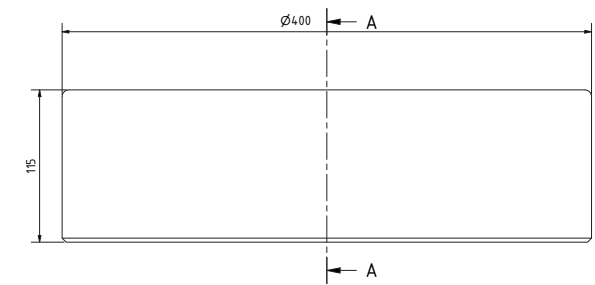

Easy Lover | Sink

Product sheet | Studio Beton®

In every curve and line, “**Easy Lover**” represents beauty that’s easy to admire and hard to forget, a perfect blend of form and function for the discerning eye. With its glossy surface and thin, elegant edges, this sink is a symbol of refined beauty and effortless charm. Its design features upright edges and a smooth, shining finish, reflecting a blend of sophistication and allure.

It’s perfect for those who appreciate the finer things in life, where elegance is found in simplicity and grace. Available in two convenient diameters, 40 and 50 cm and available in 12 standard colors. Additionally, we can customize it in any color you choose.

Specifications:

- **Material:** UHPC - Ultra High Performance Concrete
- **Diameter:** 40 of 50 cm
- **Height:** 12 cm
- **Weight:** 10 kg

Excluding mounting materials and sink plug.

Available in 12 standard colors:

Custom color is available at an additional cost.