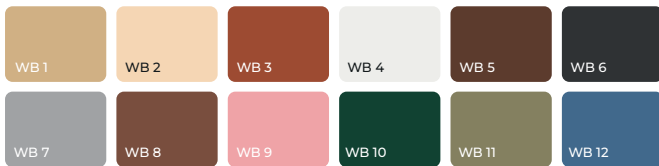

### Available in 12 standard colors:

*Custom color is available at an additional cost.*

Mykonos | Studio Beton®

studio  
**BETON**

## Available in 12 standard colors:

*Custom color is available at an additional cost.*

Pure Morning | Studio Beton®

studio  
**BETON**

This sink is a symbol of renewal and clarity, a place where each new day begins with a promise of something beautiful. Crafted with precision, it's available in 12 standard colors. Additionally, we can customize it in any color you choose.

### Available in 12 standard colors:

*Custom color is available at an additional cost.*

Big In Japan | Studio Beton®

studio  
**BETON**