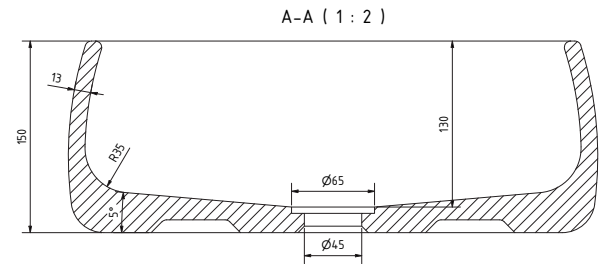

Pure Morning | Sink

Product sheet | Studio Beton®

With its smooth surface and matte finish, the "Pure Morning" sink embodies the serene calm of the morning light. The unique, rounded edge, softly curved at the bottom, adds a touch of elegance to the overall design. On the inside, this sink is hollowed out, achieving a perfect balance between sturdiness and refinement. The edge is neither too heavy nor too light, but just right to offer a sense of durability and style.

This sink is a symbol of renewal and clarity, a place where each new day begins with a promise of something beautiful. Crafted with precision, it's available in 12 standard colors. Additionally, we can customize it in any color you choose.

Specifications:

- **Material:** UHPC - Ultra High Performance Concrete
- **Diameter:** 41 cm
- **Height:** 14,5 cm
- **Weight:** 13 kg

Excluding mounting materials and sink plug.

Available in 12 standard colors:

Custom color is available at an additional cost.