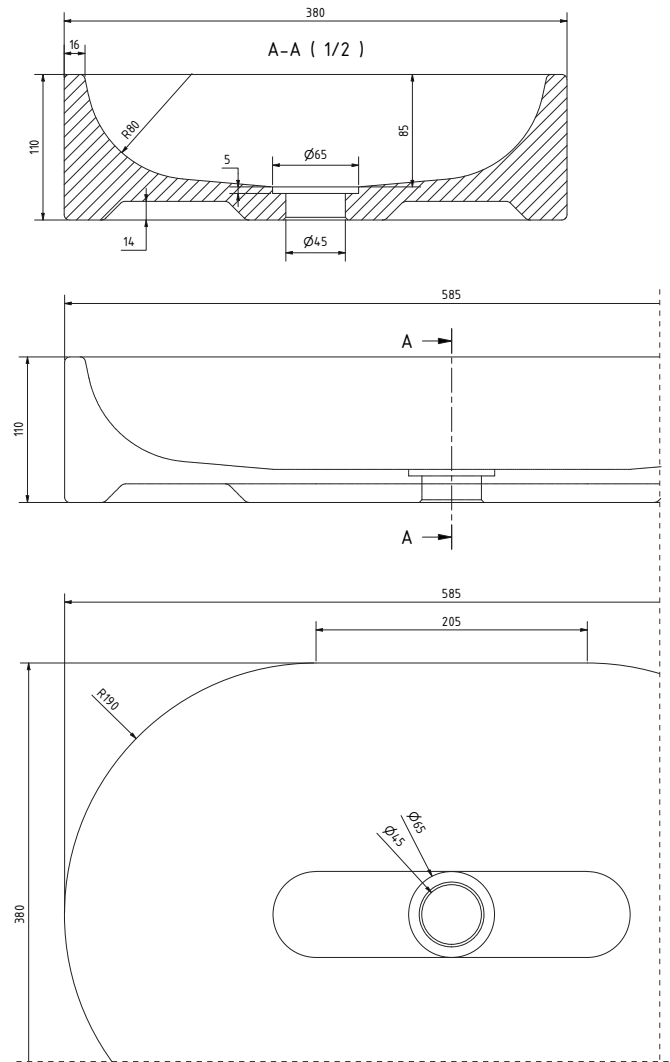

Mykonos | Sink

Product sheet | Studio Beton®

The “**Mykonos**” sink design, characterized by a smooth surface and a matte finish, brings a touch of refined simplicity to your space. The unique elongated shape of ‘Mykonos’, complemented by low, gently rising edges and softly rounded ends, offers a modern yet timeless appeal. The thick rim and subtly curved interior combine to create a sink that is as functional as it is stylish.

‘Mykonos’ is an embodiment of calm and sophistication. It’s designed for those who appreciate the beauty in minimalism and the elegance of clean lines. Crafted with precision, it’s available in 12 standard colors. Additionally, we can customize it in any color you choose.

Specifications:

1. **Material:** UHPC - Ultra High Performance Concrete
   - **Length x Width:** 38 x 58,5 cm
   - **Height:** 11 cm
   - **Weight:** 22 kg
2. *Excluding mounting materials and sink plug.*

Available in 12 standard colors:

Custom color is available at an additional cost.