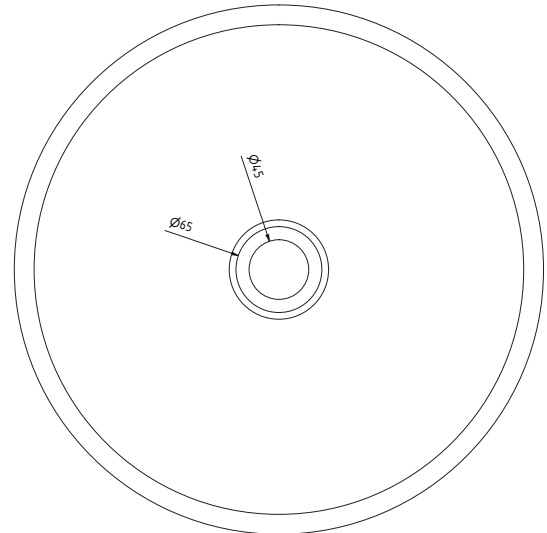

Easy Lover | Sink

Product sheet | Studio Beton®

In every curve and line, “**Easy Lover**” represents beauty that’s easy to admire and hard to forget, a perfect blend of form and function for the discerning eye. With its glossy surface and thin, elegant edges, this sink is a symbol of refined beauty and effortless charm. Its design features upright edges and a smooth, shining finish, reflecting a blend of sophistication and allure.

It’s perfect for those who appreciate the finer things in life, where elegance is found in simplicity and grace. Available in two convenient diameters, 40 and 50 cm and available in 12 standard colors. Additionally, we can customize it in any color you choose.

Specifications:

- **Material:** UHPC - Ultra High Performance Concrete
- **Diameter:** 40 of 50 cm
- **Height:** 12 cm
- **Weight:** 10 kg

Excluding mounting materials and sink plug.

Available in 12 standard colors:

Custom color is available at an additional cost.