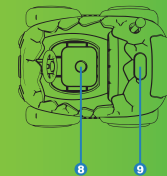

BATTERY REQUIRE FUNCTION DESCRIPTION

The remote requires 2 AA batteries (Not Included)

- 1 Forward
- 2 Switch ON / OFF
- 3 Indicator Light
- 4 Reverse

The remote control car requires 3 AA batteries (Not Included)

- 5 Switch ON / VOL 2
- 6 Switch ON / VOL 1
- 7 Switch OFF

- 8 The Sound Button of Engine Roared
- 9 Music Button

About The Music & Sound:

There are 3 fun musics and 2 volume options, you can choose different volumes and change the music by pressing the music button.