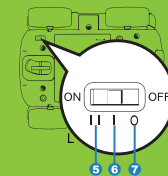

BATTERY REQUIRE FUNCTION DESCRIPTION

The remote requires 2 AA batteries (Not Included)

- 1 Forward
- 2 Switch ON / OFF
- 3 Indicator Light
- 4 Reverse

The remote control car requires 3 AA batteries (Not Included)

- 5 Switch ON / VOL 2
- 6 Switch ON / VOL 1
- 7 Switch OFF

- 8 The Sound Button of Engine Roared
- 9 Music Button

About The Music & Sound:

There are 3 fun musics and 2 volume options, you can choose different volumes and change the music by pressing the music button.