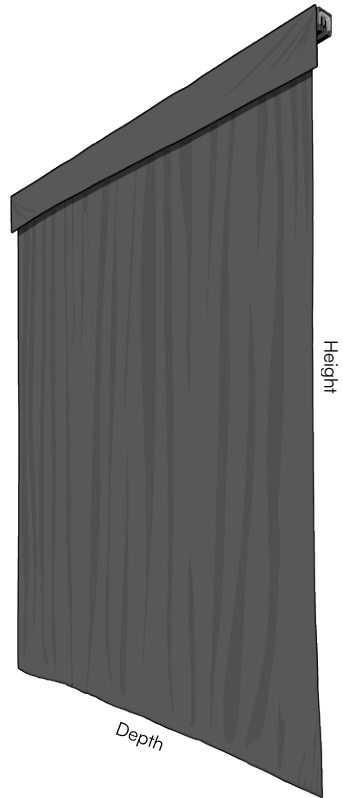

Golf Room Curtains — Specifications

Listing Height	Actual Curtain Height	Optional Valence Height
120"	118"	10.5"
117"	115"	10.5"
114"	112"	10.5"
111"	109"	10.5"
108"	106"	10.5"
105"	103"	10.5"
102"	100"	10.5"
99"	97"	10.5"
96"	94"	10.5"
93"	91"	10.5"
90"	88"	10.5"
87"	85"	10.5"
84"	82"	10.5"

Listing Depth	Actual Curtain Width	# of Tracks in Hardware Kit	# of Rollers in Hardware Kit	Optional Valence Depth
144"	158.4"	3	42	144"
96"	105.6"	2	28	96"
48"	52.8"	1	14	48"

Actual Curtain Height is shorter than Room Height to account for ceiling hardware.
 Actual Curtain Width is larger than Listing Depth to achieve a natural draping effect.