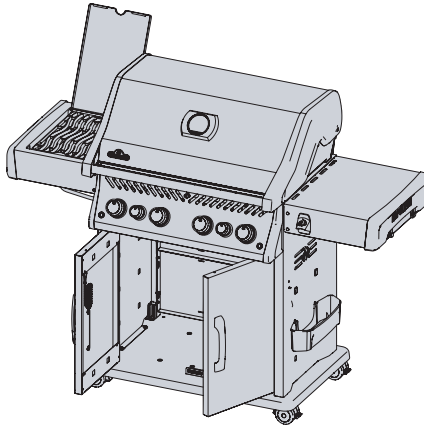

RSE525RSIB