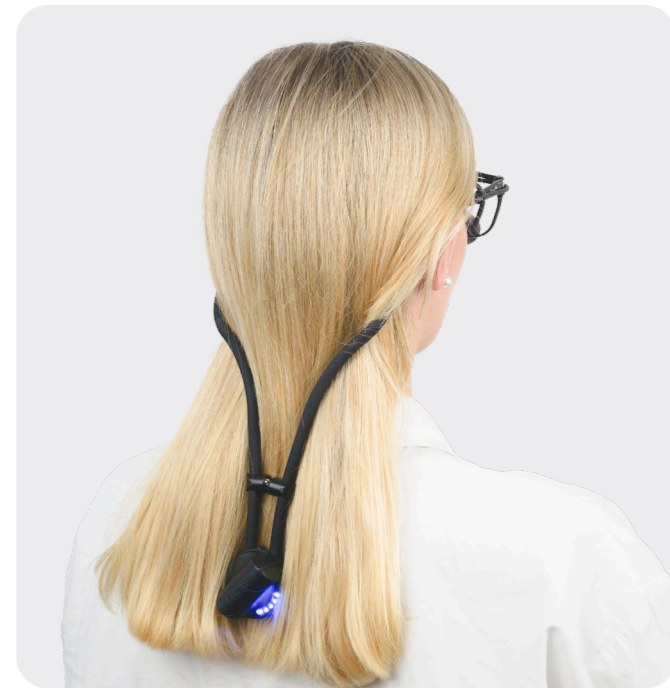

PureVu is proud to bring new and improved high-end products to the dental and medical market, ensuring excellence in every aspect.

Loupes

- **x3 and x4 magnification** options with **40, 45, and 50cm focal lengths**
- **Unique adjustability** facilitates quick customisation to the clinician's pupil distance, eliminating waiting time for individual manufacturing
- Easily **transferable** between clinicians due to its adjustable nature
- **Diopters range** from **-6 to +4**, individually for each eye, with matching frame lenses available
- **Quick and simple** adjustment for changes in **prescription or magnification** needs
- **Compatible** with any of our lights

Ra Sense

- Operated with **touchless** hand gestures, on/off and high/low output.
- **Ergonomic** contoured silicon tubes to ensure stability and quick placement.
- **Counterbalancing** the weight of the loupes providing a light weight feeling.
- Ultra bright **precision** beam, 8cm at 40cm working distance.

Ra

- **Simple** rotation of power pack for on/off and high/low output.
- **Ergonomic** contoured silicon tubes to ensure stability and quick placement.
- **Counterbalancing** the weight of the loupes providing a light weight feeling.
- Ultra bright **precision** beam, 8cm at 40cm working distance.

Sol Sense

- For **convenience** the power pack is attached to the tunic.
- Operated with **touchless** hand gestures, on/off and high/low output.
- Ultra bright **precision** beam, 8cm at 40cm working distance.