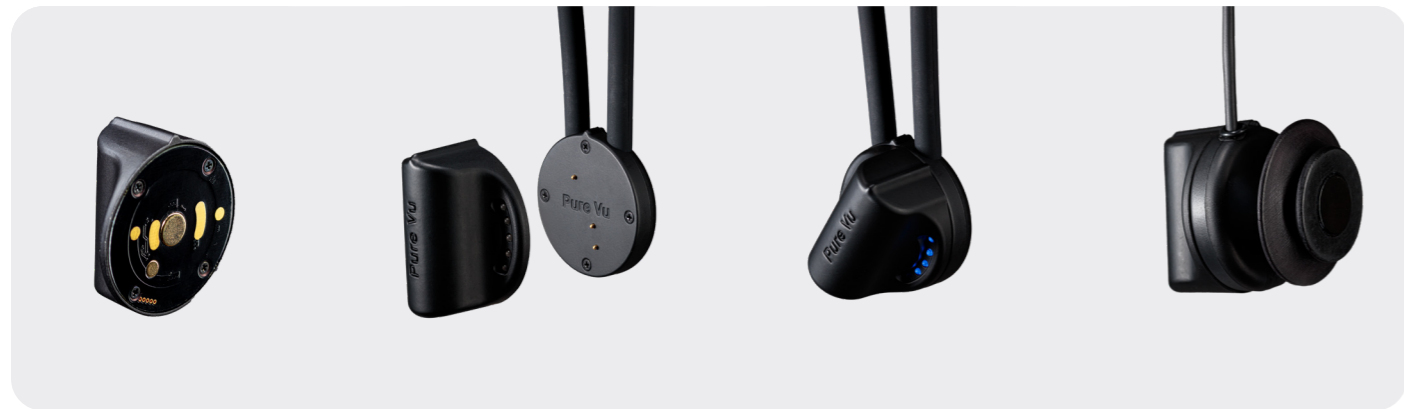

Ra Sense

- Operated with **touchless** hand gestures, on/off and high/low output.
- **Ergonomic** contoured silicon tubes to ensure stability and quick placement.
- **Counterbalancing** the weight of the loupes providing a light weight feeling.
- Ultra bright **precision** beam, 8cm at 40cm working distance.

Ra

- **Simple** rotation of power pack for on/off and high/low output.
- **Ergonomic** contoured silicon tubes to ensure stability and quick placement.
- **Counterbalancing** the weight of the loupes providing a light weight feeling.
- Ultra bright **precision** beam, 8cm at 40cm working distance.

Sol Sense

- For **convenience** the power pack is attached to the tunic.
- Operated with **touchless** hand gestures, on/off and high/low output.
- Ultra bright **precision** beam, 8cm at 40cm working distance.

Sol

- For **convenience** the power pack is attached to the tunic.
- **Simple** rotation of power pack for on/off and high/low output.
- Ultra bright **precision** beam, 8cm at 40cm working distance.

Nexus System