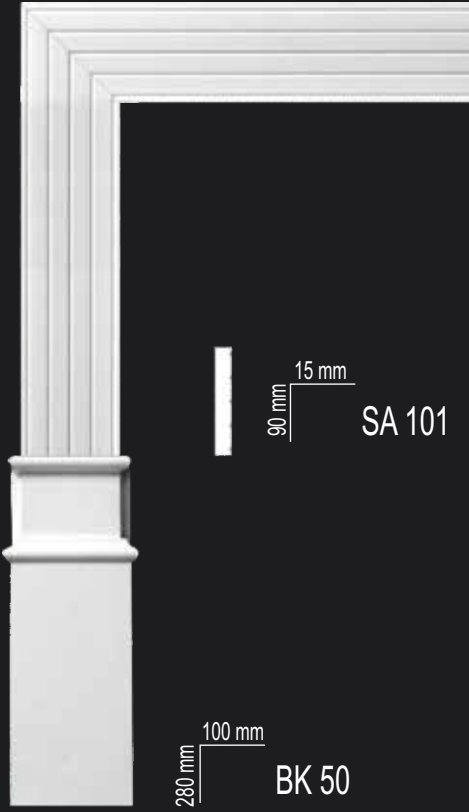

DECORATUS
decoration classics

Architraves

DN 10

575 mm
290 mm

35 mm

Depth 235 mm

DN 15

DN 20