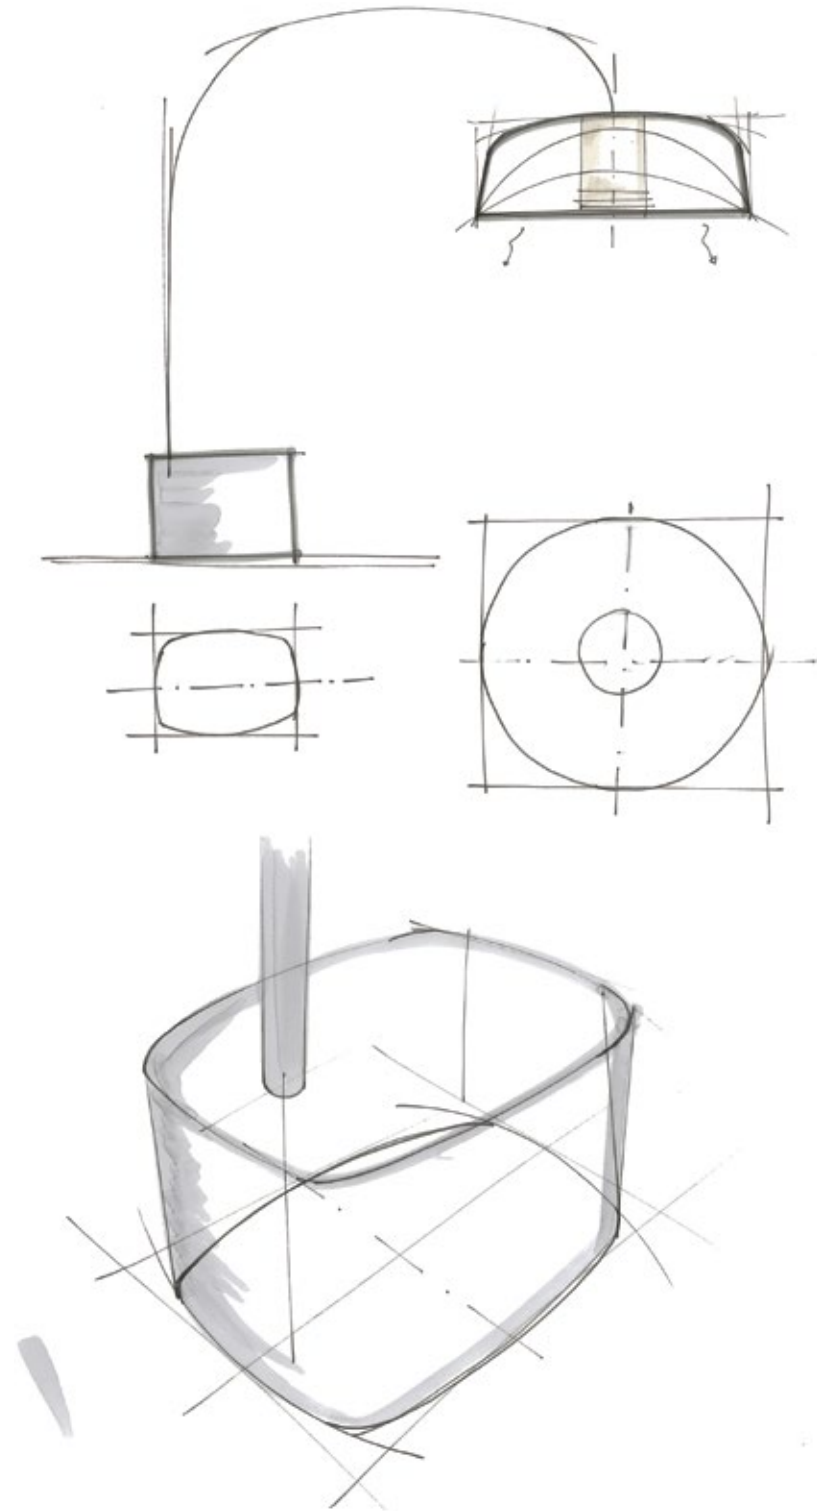

9

PIET BOON PRODUCTS

CONCEPT

The DISC should be a daily life companion, functional, easy to use and a beautiful object that can harmoniously fit with other Piet Boon outdoor products. Studio Piet Boon defined the shapes of the three main components; the base, the bow and the hood, following a specific aesthetic ratio curve that is often reflected in the Piet Boon designs. Combining these aesthetic choices with the technical elements for optimal heating and lighting has resulted in a durable and functional design object that can be exposed to all kinds of weather.

Reach & glow

Up to 5 meters reach. Comfortable warmth without red glow.

Dimensions

Hood diameter	100 cm
	3' 3.4"
Hood height	32 cm
	1' 0.6"
Base	63 x 47 x 32 cm
	2' 0.8" x 1' 6.5" x 1' 0.6"

Technical specifications