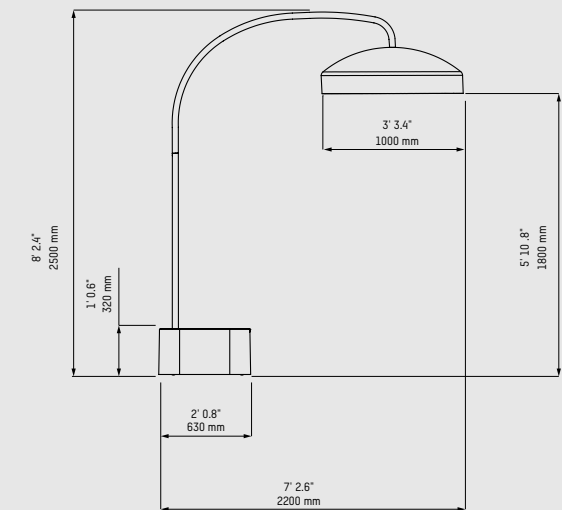

Technical information

Rust-free & weatherproof

The DISC is made of high quality materials such as aluminum and stainless steel, making it suitable for outdoor use.

Low energy usage, zero CO2 emission

The DISC uses less energy than the traditional gas heaters and generates up to 25% more heat with an energy consumption of only 3.22 kWh.

Low maintenance

By using highly efficient and durable ceramic heating elements and the best materials, the DISC is virtually maintenance free.

Reach & glow

Up to 5 meters reach. Comfortable warmth without red glow.

Dimensions

Hood diameter	100 cm
	3' 3.4"
Hood height	32 cm
	1' 0.6"
Base	63 x 47 x 32 cm
	2' 0.8" x 1' 6.5" x 1' 0.6"

Technical specifications

Consumption	3.22 kWh
Heat	3100 Watt
Light	120 Watt

Remote control

A switch with 2 settings for heating: 1500 or 3100 Watt.
A switch to dim the lamp.

Wheels

De DISC is equipped with 4 wheels.

Colors

Colors are indicative.