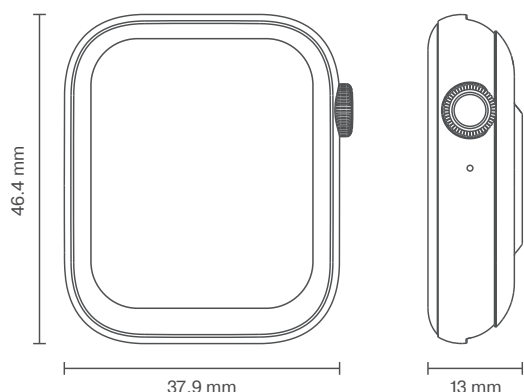

SQ10

SQ10B
SQ10G
SQ10BL

BLACK
GOLD
BLUE

Color	Black, Blue, Gold
Screen	1.8"
Pixel	240RGB*286
Touch type	Full Screen Touch
Connection	Wireless 5.1
Charging method	Magnetic cable
Waterproof level	Splashproof
Compatible systems	Android 4.4 (inclusive) or above, iOS 8.0 (inclusive) or above
Battery type	Lithium polymer
Battery capacity	260 mAh
Dimension (mm)	37.9 x 46.4 x 13
Weight (g)	55
Wristband (mm)	220
Body material	Plastic + Zinc alloy
Strap material	Silicone + Stainless Steel
Lug width (mm)	24
Charging time	~2.5 h
Life time	2–3 days of use, 7 days of standby
App	Energy Fit