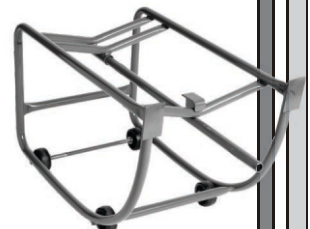

30 to 45 Gallon Capacity

HEDRUM UPENDER

A useful tool to
set drums upright