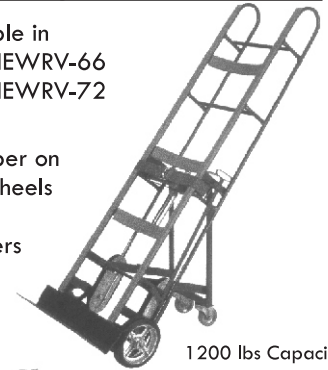

- * Nylon Wheels
- * 5500 lbs capacity unless otherwise noted
- * Other options available upon request

Most models up to
5,500 lbs!

Pallet Jack Accessories

HEPP100
5000 lbs Capacity

Pallet
Puller

HEPB72W

3500+ lbs Capacity

72" hardwood handle,
flat wedge shape nose.
Great for moving
large crates or pallets

Also available in
46", 60", and
84" lengths

Vending Machine Truck

Available in
66" - HEWRV-66
72" - HEWRV-72

8" Rubber on
Cast Wheels
&
3" Casters

1200 lbs Capacity

HE 1284

Appliance Truck

8" Solid Wheels
60" Tall
24" x 5" Plate

500 lbs Capacity

HE 3070

Bag Truck
10" Wide x 7"
Deep Nose

8" Rubber
Moldon Cast
Wheels

900 lbs Capacity

Hilman Rollers

LD Series

Either capacity can be purchased with a choice of all (4) Swivel-Pad top rollers, or with (2) Swivel-Pad top and (2) Rigid-Pad top rollers. Deluxe Riggers Kits include full length 36" kit size handles that fit inside the Kit Box and Riggers Sets.