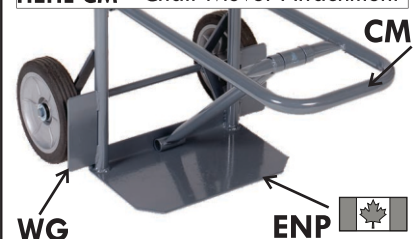

10" Pneumatic
Wheels

600 lbs Capacity

Available Options

HEHL ENP Extended Nose Plate
12" Deep x 14" Wide

HEHL WG Wheel Guards

HEHL CM Chair Mover Attachment

Items may not be exactly as shown.

Casterland.com

Specialty Cylinder Carts

HECC2

Single Handle

Light Duty Dual
Cylinder Cart

100 lbs Capacity

HECC4

Medium Duty
Dual Cylinder
Cart

Loop Handle