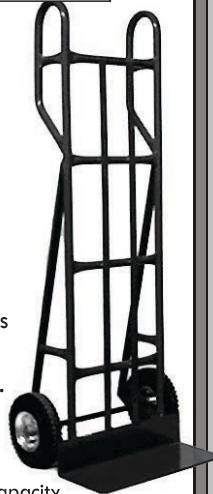

600 lbs Capacity

HEHP 10SR

'P' Handle

"SAFETY YELLOW"
FINISH

10" Solid Rubber
Cargo Wheels

Also available with
10" Pneumatic Wheels

600 lbs Capacity

HEH2 8PN

2 Piece Handle
"Blue Finish"
Beverage Truck

8" Pneumatic
Wheels

600 lbs Capacity

HEBEV 8PN W

Dual 'P' Handle
"Red Finish"
Heavy Duty
Beverage Truck

8" Pneumatic Wheels
Special 7 1/2" Deep,
Heavy Gauge Plate.

600 lbs Capacity

Bread Wheelers

HEBC

71.5" Tall
with
22" Wide Forks

500 lbs Capacity

HEBC N

71.5" Tall
with
18" Wide Forks

8" Pneumatic
Wheels