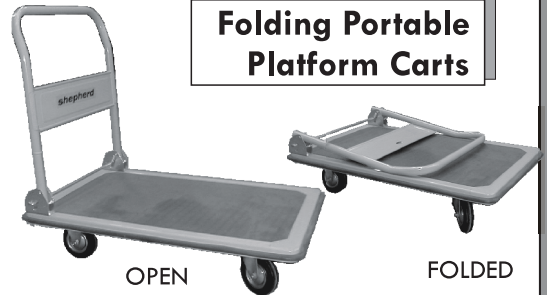

* 400 lb Capacity on light-duty models with 3" Casters
Other options available upon request

2 Shelf Plastic Service Carts

HEPZS 303 2A - 17.5" x 34"
330 lbs Capacity, 5" Casters

HEPZS 303 2B - 25.5" x 40.5"
440 lbs Capacity, 5" Casters

3 Shelf Cart Aluminum/Plastic

HEKT 909F - 20" x 43"
440 lbs Capacity, 4" Casters

HEKT 707F - 19" x 34"
440 lbs Capacity, 4" Casters

Folding Portable Platform Carts

OPEN

FOLDED

Handle folds down for easy storage.
Easy to use; Easily portable.