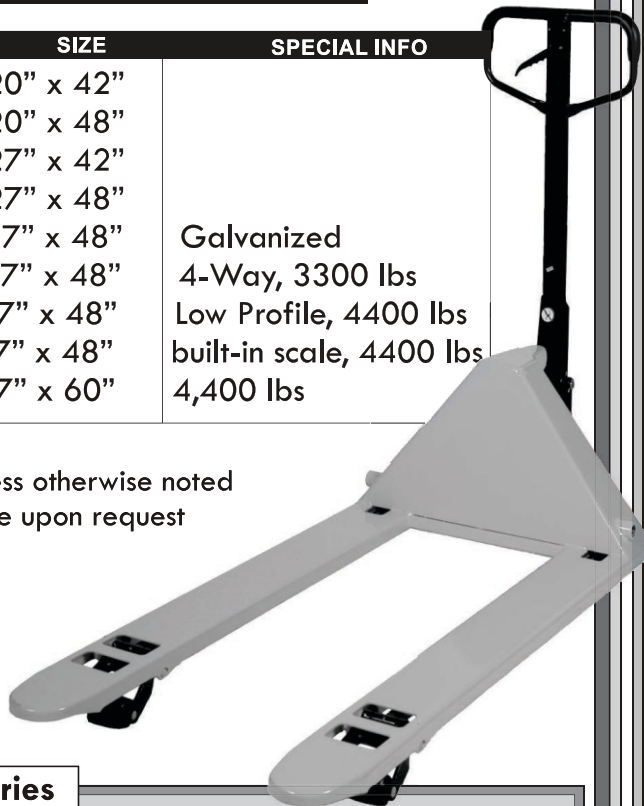

Shop on-line, get application tips, download other catalogs
and more at...

If It Rolls... www.Casterland.com

Pallet Jacks

MODEL	SIZE	SPECIAL INFO
PJM55 2042	20" x 42"	
PJM55 2048	20" x 48"	
PJM55 2742	27" x 42"	
PJM55 2748	27" x 48"	
PJM55G 2748	27" x 48"	Galvanized
PJM554W 2748	27" x 48"	4-Way, 3300 lbs
PJM55 2748 LP	27" x 48"	Low Profile, 4400 lbs
PJHP ESE2748	27" x 48"	built-in scale, 4400 lbs
PJM55 2760	27" x 60"	4,400 lbs

- * Nylon Wheels
- * 5500 lbs capacity unless otherwise noted
- * Other options available upon request

Most models up to
5,500 lbs!

Pallet Jack Accessories

HEPP100
5000 lbs Capacity

Pallet
Puller

HEPB72W

3500+ lbs Capacity