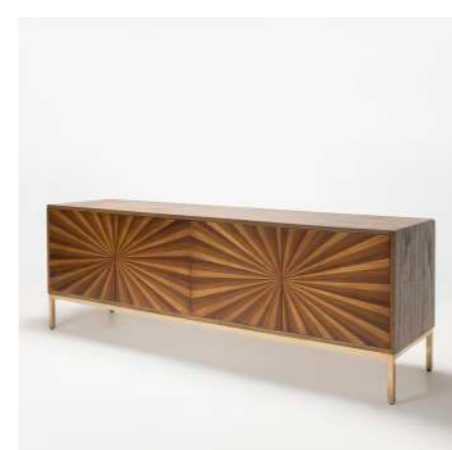

CARROW COFFEETABLE  
(144 X 84 X 58 cm) RP. 22.500.000

AMALA CHEST  
(99 x 49 x 49 cm) Rp.3.500.000

KARAWANG COFFEETABLE  
(90 X 90 X 46 cm) RP. 14,500,000

VALERIA COFFEE TABLE  
(90 x 90 x 45 cm) Rp.15.500.000

BLAISE COFFEETABLE  
(92 X 92 X 43 cm) RP. 16,500,000

KIRBY COFFEETABLE  
(90 X 90 X 50 cm) Rp.13.500.000

JEANETTE COFFEE TABLE  
(150 x 89 x 56 cm) Rp.12.500.000

GORA COFFEE TABLE  
(141 X 84 X 52 cm) Rp.16.500.000