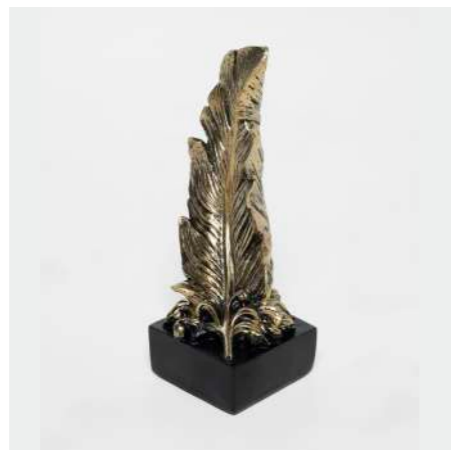

### ACCESSORIES

**CRYSTAL BALL WHITE**  
Rp.675.000

**DÉCOR GOLD FEATHERS SMALL**  
Rp.550.000

**VASE GOLD MEDIUM, VASE GOLD SMALL**  
Rp.350.000

**PLATE GOLD FEATHER** Rp.185.000,  
**PLATE GOLD LEAF** Rp.185.000  
**VASE GOLD SMALL** Rp.350.000