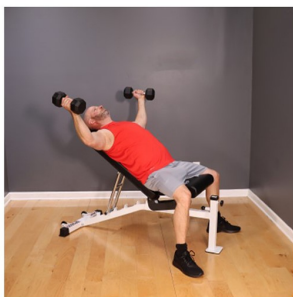

Exercise Chart for the DF9600
FID Dumbbell Bench Deltech Fitness

Dumbbell Bench

Start

Finish

Incline Dumbbell Press

Start

Finish

Decline Dumbbell

Start

Finish

Dumbbell Fly

Start

Finish

Incline Dumbbell Fly

Start

Finish