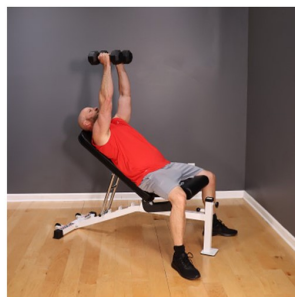

Exercise Chart for the DF9600
FID Dumbbell Bench Deltech Fitness

Dumbbell Bench

Start

Finish

Incline Dumbbell Press

Start

Finish

Decline Dumbbell

Start

Finish

Dumbbell Fly

Start

Finish

Incline Dumbbell Fly

Start

Finish