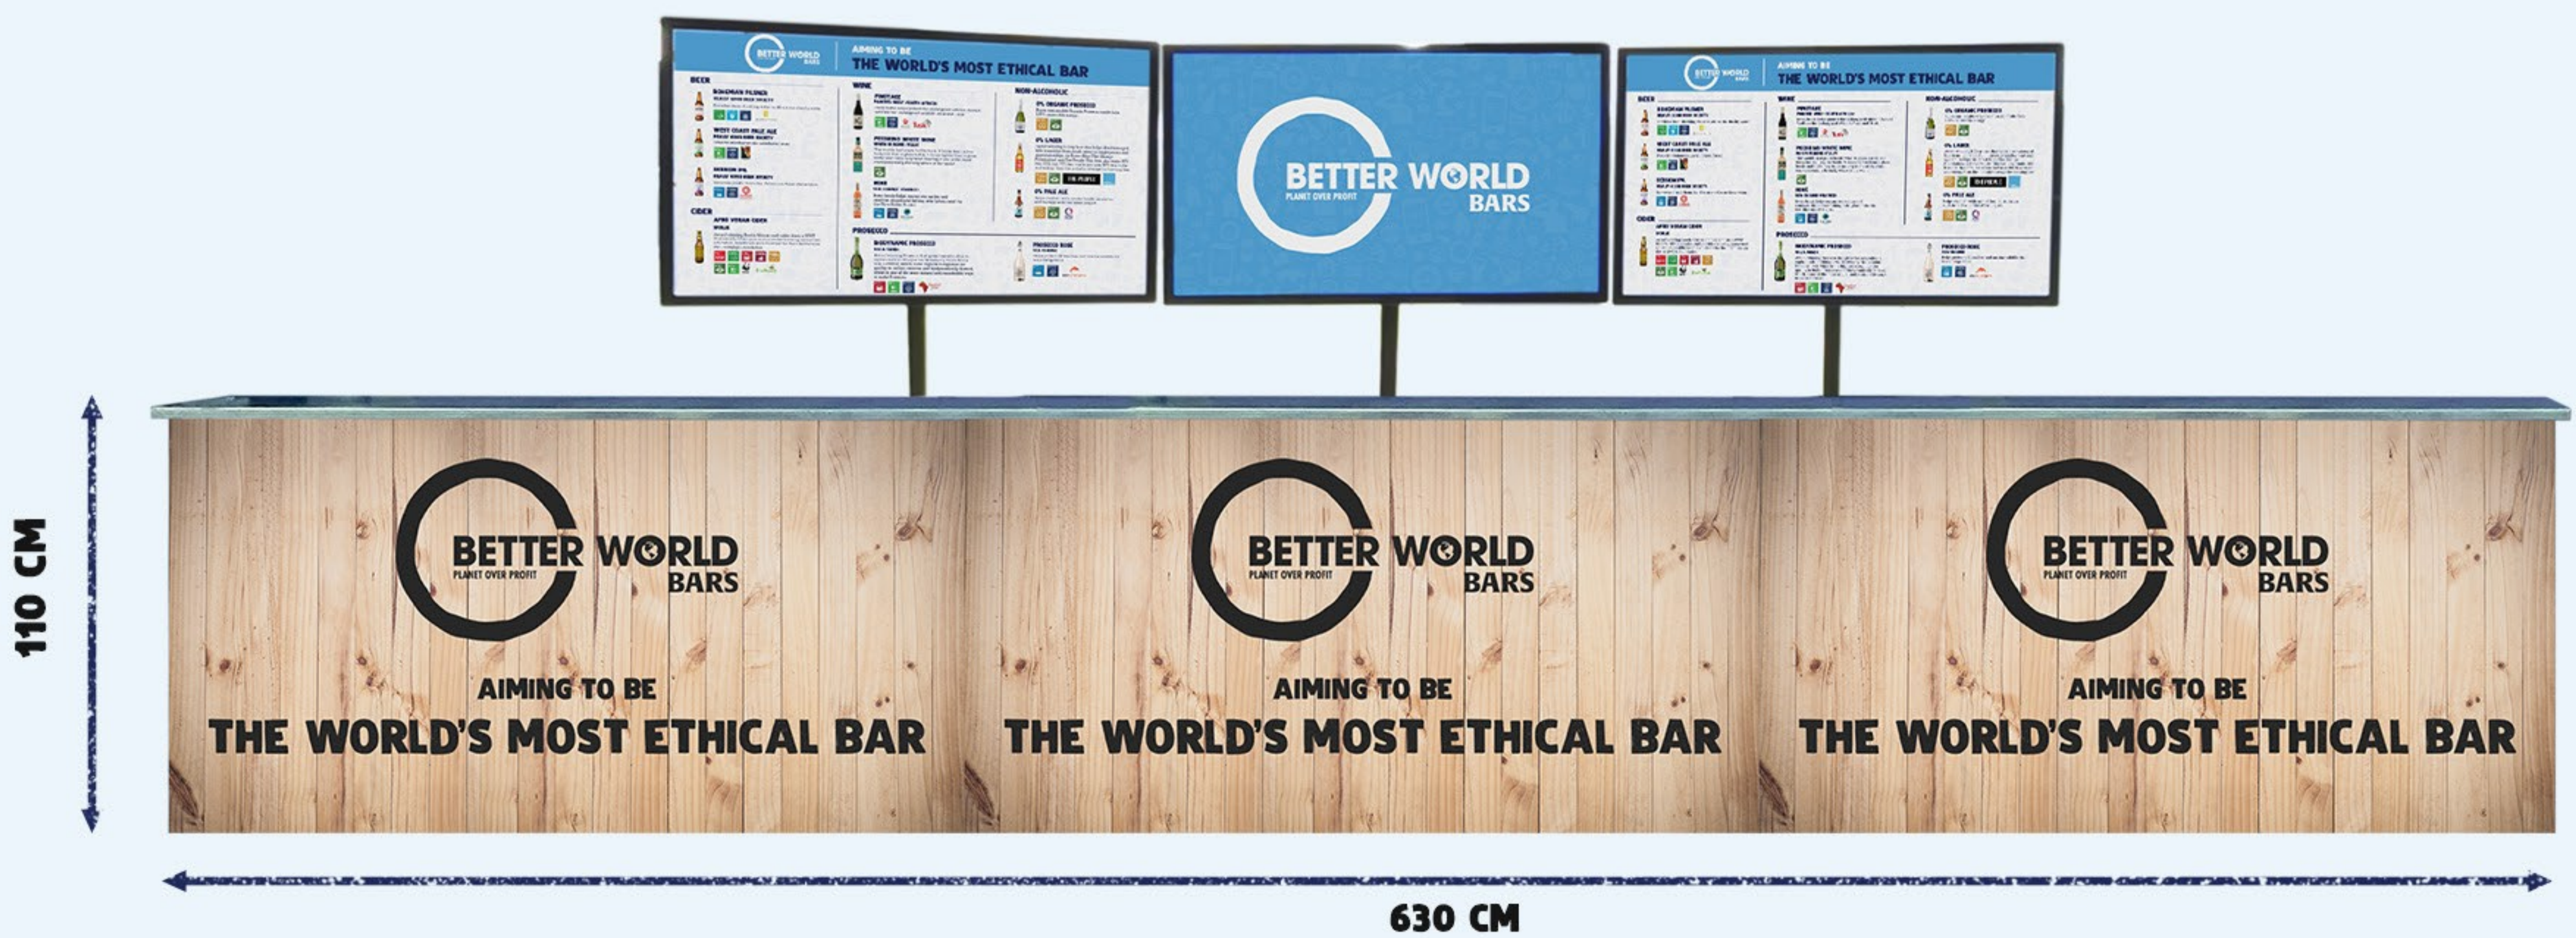

# ECO BAR

2 METERS BAR

**ECO BAR**  
 Made from reclaimed wood and branded with eco-friendly organic paint

4 METERS BAR

6 METERS BAR

# VIDEO WALL BAR

2 METERS BAR

**VIDEO WALL BAR**  
 The UK's first video wall mobile bar. Made from commercial grade screens with toughened glass

4 METERS BAR

6 METERS BAR

# BAR EQUIPMENT

**DOUBLE SIDED 55' SCREEN**

**15' SCREEN**

**FRIDGES**

**BACK BAR SCREENS**

**BACK OF THE BAR**

**BACK BAR SHELVING**

**50 COCKTAIL SETS**