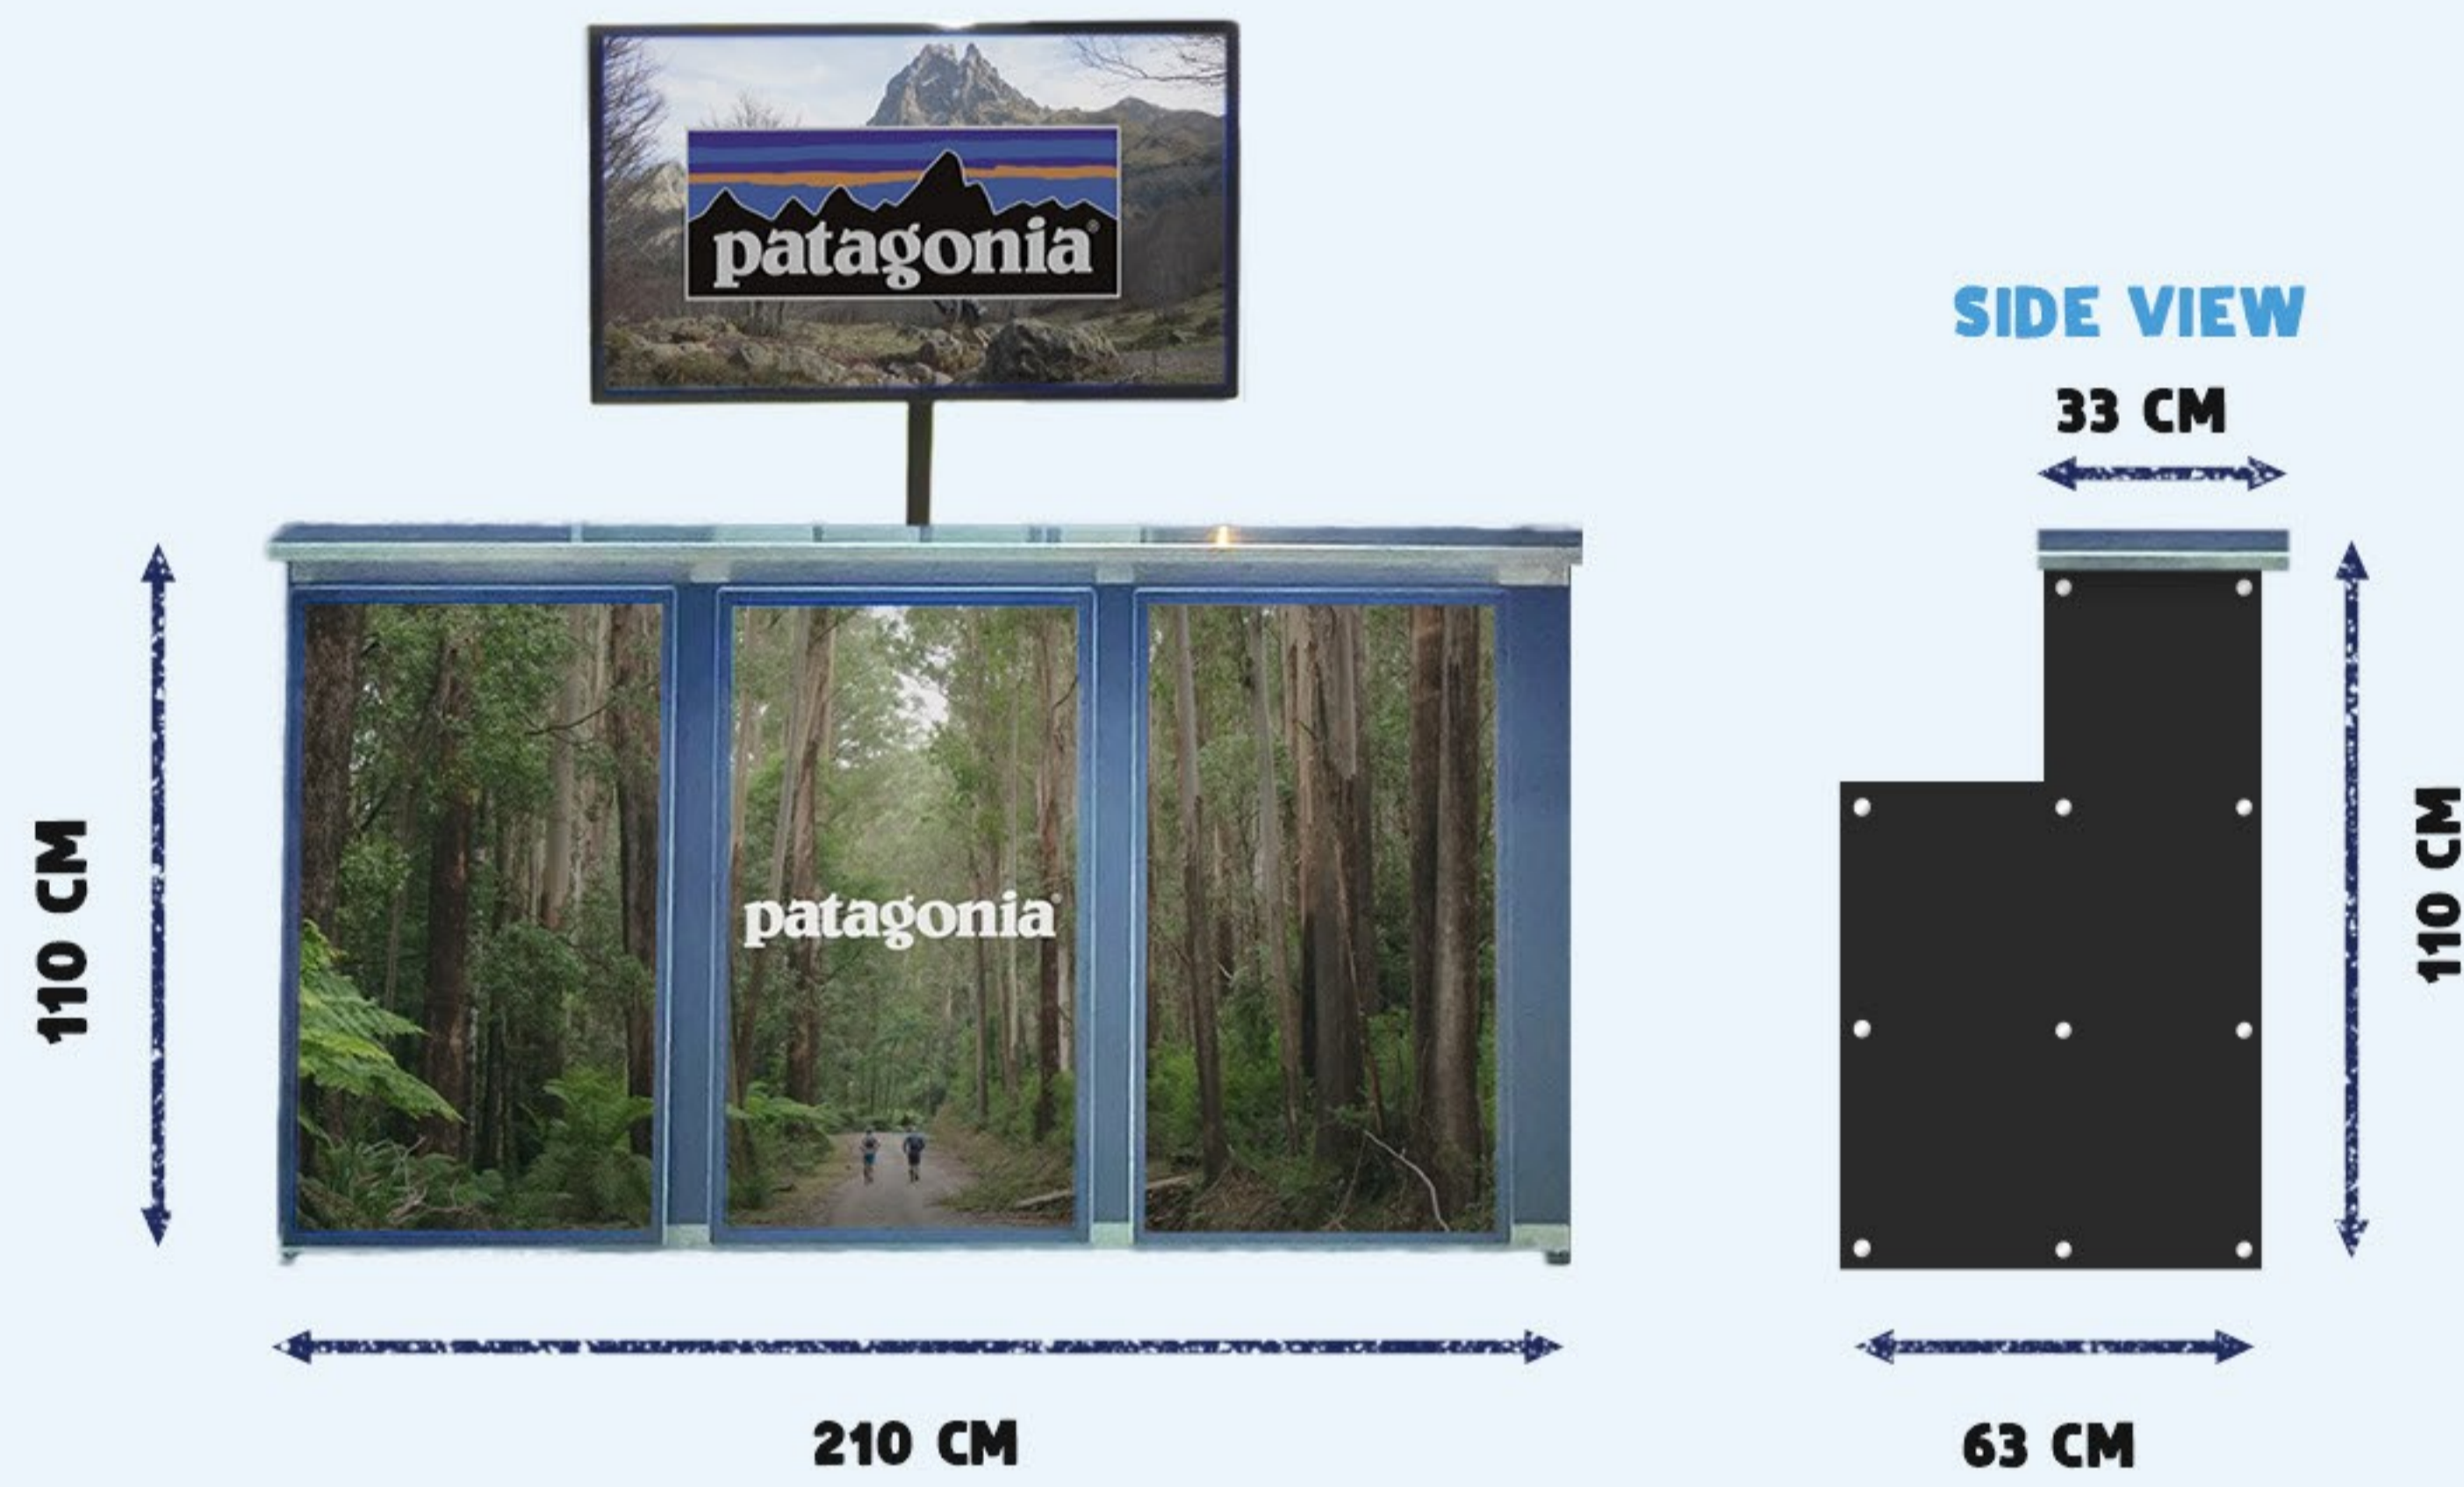

# ECO BAR

2 METERS BAR

**ECO BAR**  
 Made from reclaimed wood and branded with eco-friendly organic paint

4 METERS BAR

6 METERS BAR

# VIDEO WALL BAR

2 METERS BAR

**VIDEO WALL BAR**  
 The UK's first video wall mobile bar. Made from commercial grade screens with toughened glass

4 METERS BAR

6 METERS BAR

# BAR EQUIPMENT

**DOUBLE SIDED 55' SCREEN**

**15' SCREEN**

**FRIDGES**

**BACK BAR SCREENS**

**BACK OF THE BAR**

**BACK BAR SHELVING**

**50 COCKTAIL SETS**

**ICE**

**GLASSWARE**