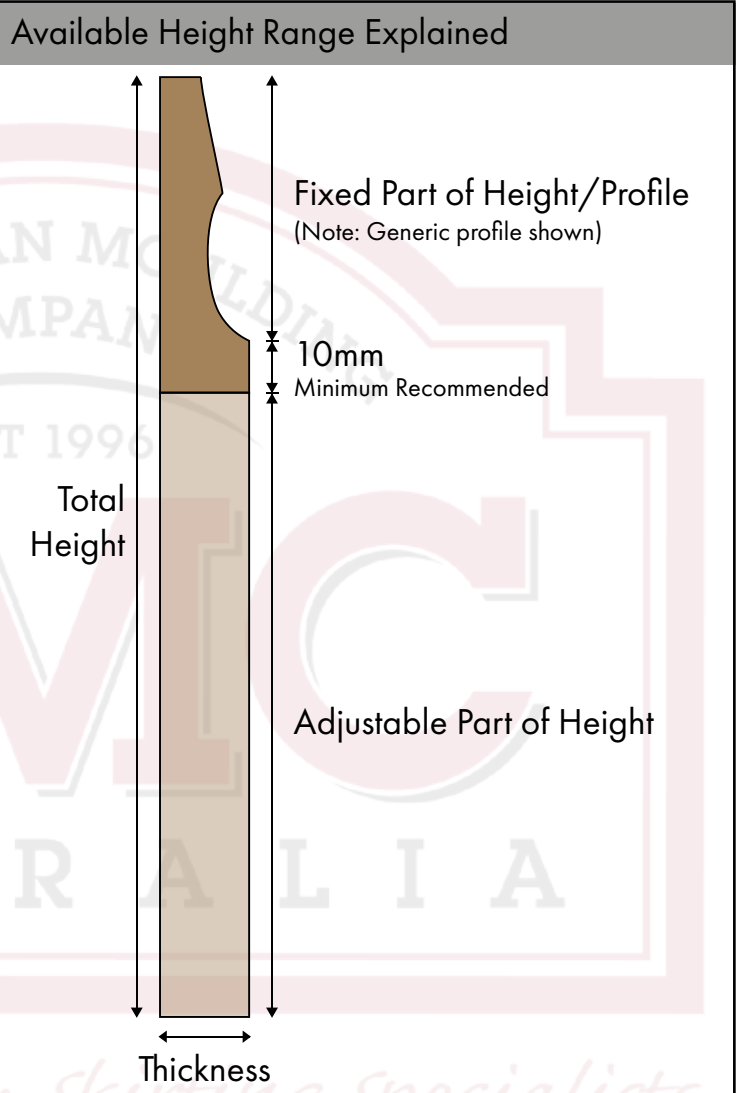

Datasheet

Item Code	LT1	Style	Late Edwardian / Californian Bungalow		
Available Thickness (mm)	12	18	25	32	
		•	•	•	
Available Height Range (Total Height)	67 – 300 mm				

LT1 - Shown: 87 × 18 mm

This profile is to scale (±10%) when printed in A4 at 100% scale. To check scale is correct, the square to the left should be 10mm x 10mm

Available Materials

Other timbers available on request. Illustrations and colours depicted in here may vary slightly to actual product. Please ask for sample to assist with your final choice.