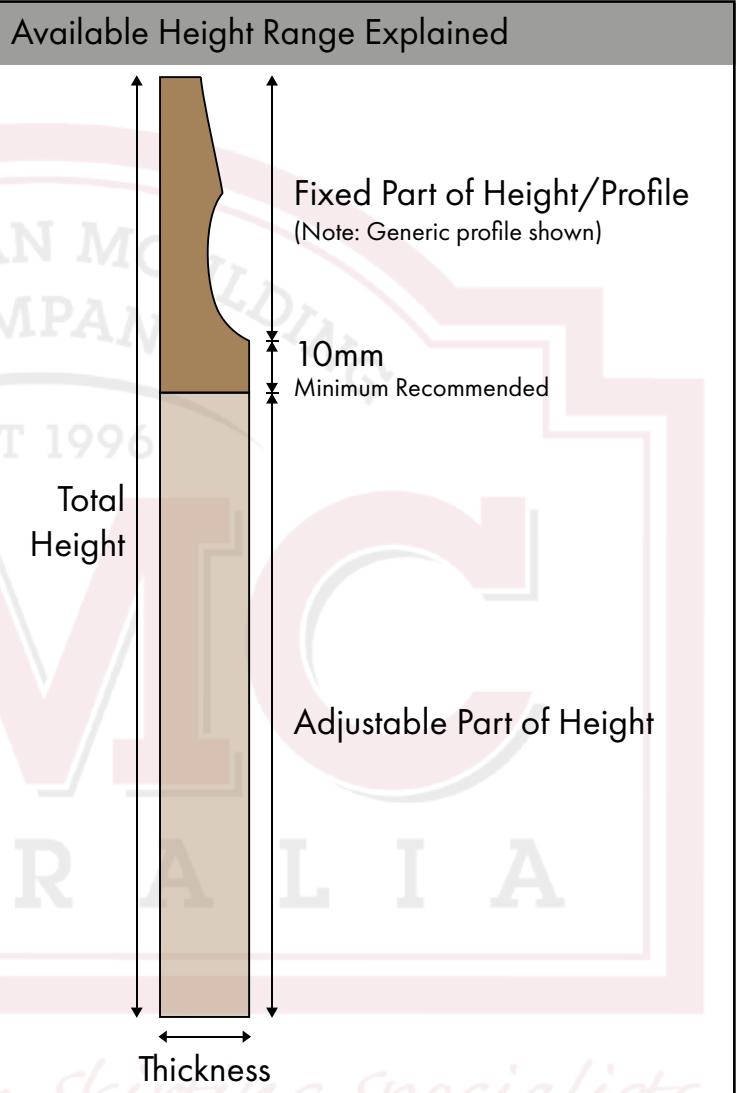

# Datasheet

Item Code	<b>C28</b>	Style	Colonial		
Available Thickness (mm)	12	18	25	32	
		•	•	•	
Available Height Range (Total Height)	67 – 300 mm				

**C28** - Shown: 90 × 18 mm

This profile is to scale ( $\pm 10\%$ ) when printed in A4 at 100% scale.  
To check scale is correct, the square to the left should be 10mm x 10mm

### Available Materials

Other timbers available on request. Illustrations and colours depicted in here may vary slightly to actual product. Please ask for sample to assist with your final choice.