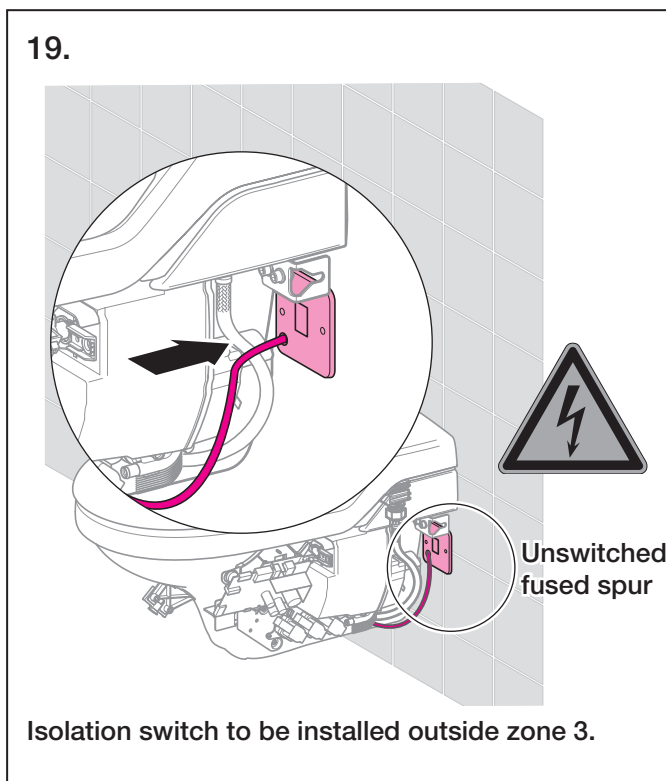

Geberit Installation

After seat level change ←

5.

Only for sideways soil connection:
Make cutout in either the
Left or Right side wing cover

6.

With a sideways
soil connection
mount together
with Step 7.

7.

8.

Geberit Installation

Geberit Installation

Geberit Installation

Geberit Installation

Geberit Installation

Geberit Installation

Commissioning

1.

Automatic commissioning program (2 - 9 min.)

Press and hold pushbutton ① and switch on the main switch ② **at the same time.**

Wait until program starts.

Geberit Installation

Function test

Geberit Installation