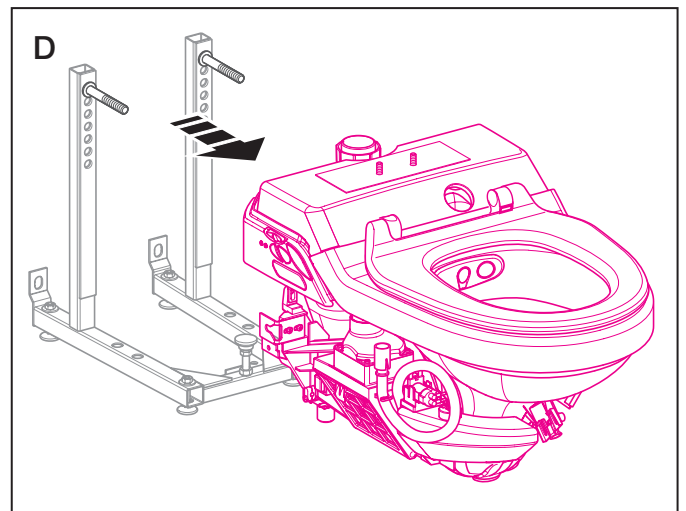

Function test

Geberit Installation

Guarantee card

Accessories

- Soft seat
Art. no. 250.063.00.1

Geberit Installation

Seat level change

Geberit Installation