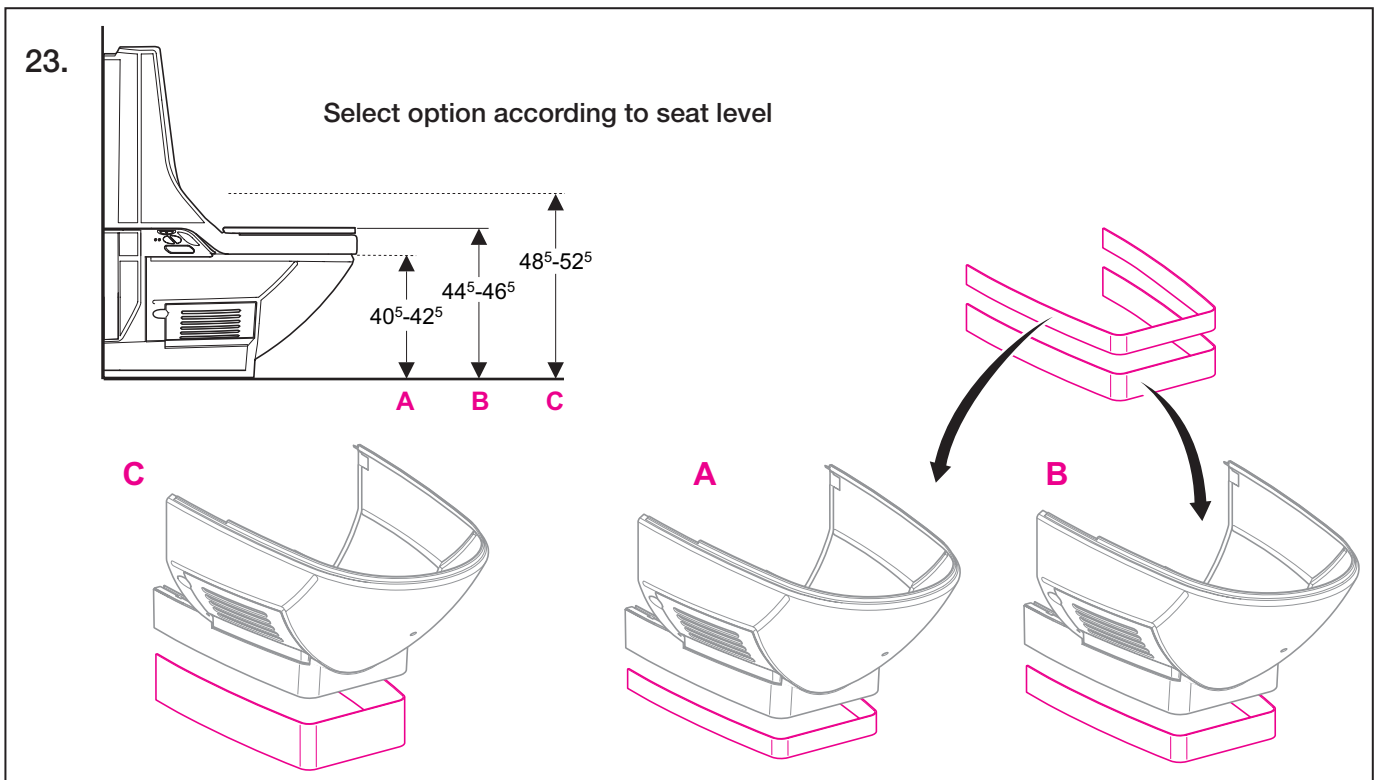

Geberit Installation