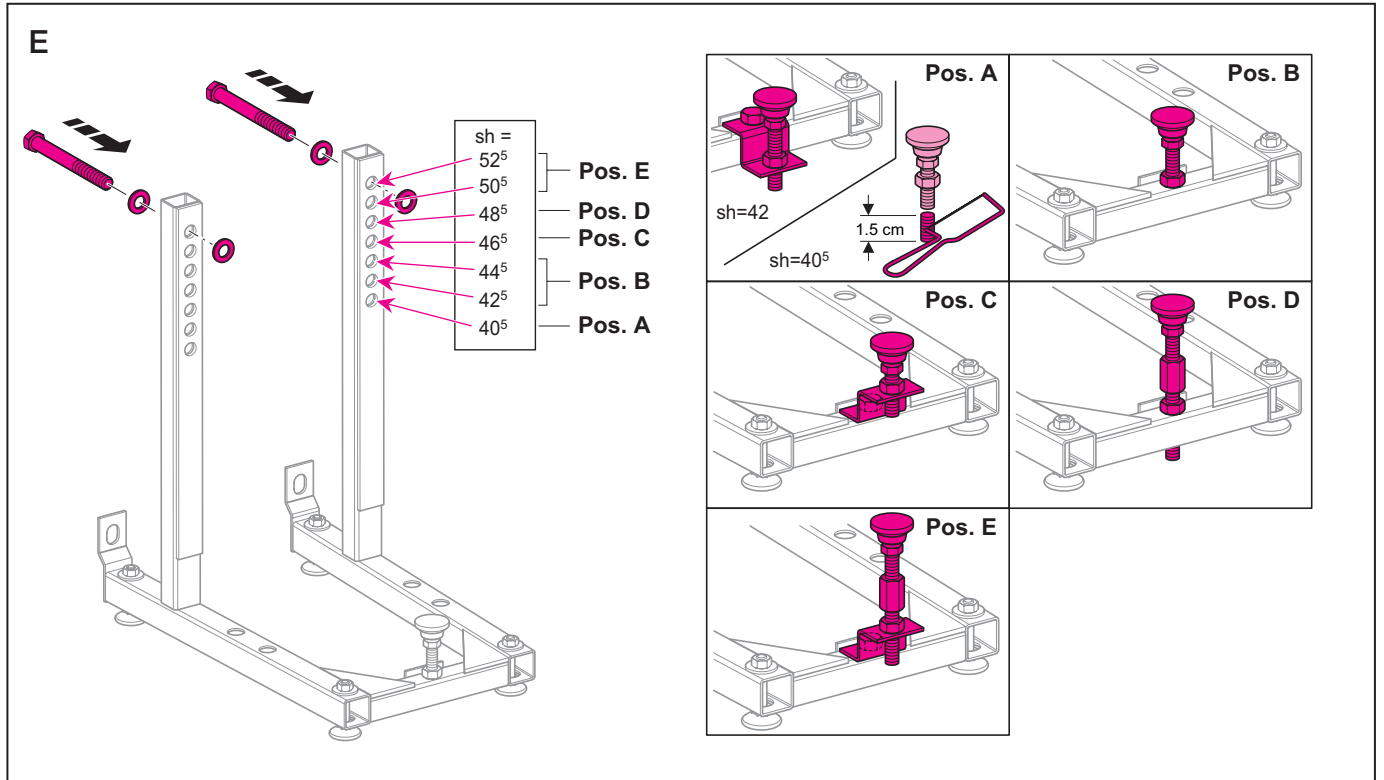

1.

Automatic commissioning program (2 - 9 min.)

Press and hold pushbutton ① and switch on the main switch ② **at the same time.**

Wait until program starts.

Geberit Installation

Function test

Geberit Installation

Function test

Geberit Installation

Guarantee card

Accessories

- Soft seat
Art. no. 250.063.00.1

Geberit Installation

Seat level change

Geberit Installation