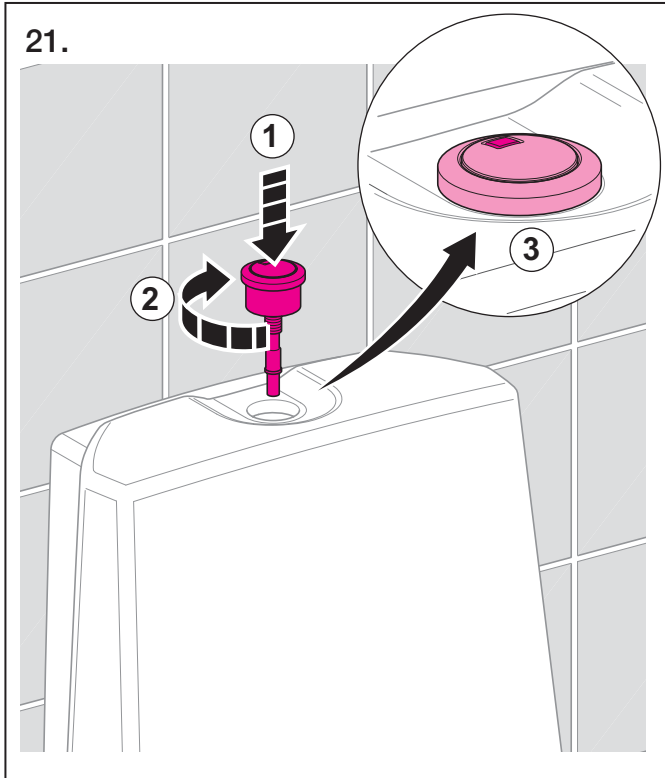

Geberit Installation

After seat level change ←

5.

Only for sideways soil connection:
Make cutout in either the
Left or Right side wing cover

6.

With a sideways
soil connection
mount together
with Step 7.

7.

8.

Geberit Installation

Geberit Installation

Geberit Installation

Geberit Installation

Geberit Installation

Geberit Installation

Commissioning

1.

Automatic commissioning program (2 - 9 min.)

Press and hold pushbutton ① and switch on the main switch ② **at the same time.**

Wait until program starts.

Geberit Installation

Function test

Geberit Installation