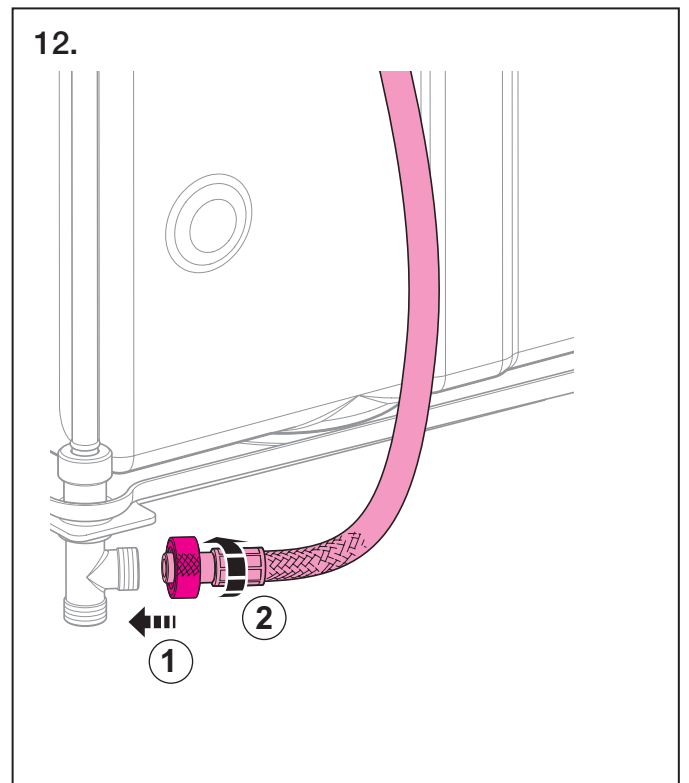

Geberit Installation