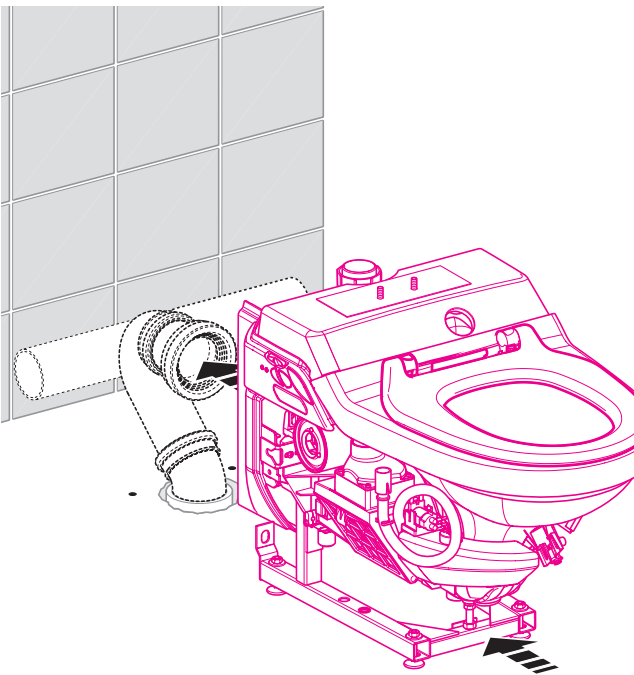

D7658-004&BDC © 08-2005

964.812.00.0 (00)

Geberit Installation

| Seat level (factory setting) | Seat level change |
|--|---|
|  |  |
| ↓ Proceed with step 3. ↓ | ➔ Proceed with step A, page 13. ➔ |

3.

4.

i Only for sideways soil connection: Outlet bend can also be fitted either in a Left or Right position

Geberit Installation

After seat level change ←

5.

Only for sideways soil connection:
Make cutout in either the
Left or Right side wing cover

6.

With a sideways
soil connection
mount together
with Step 7.

7.