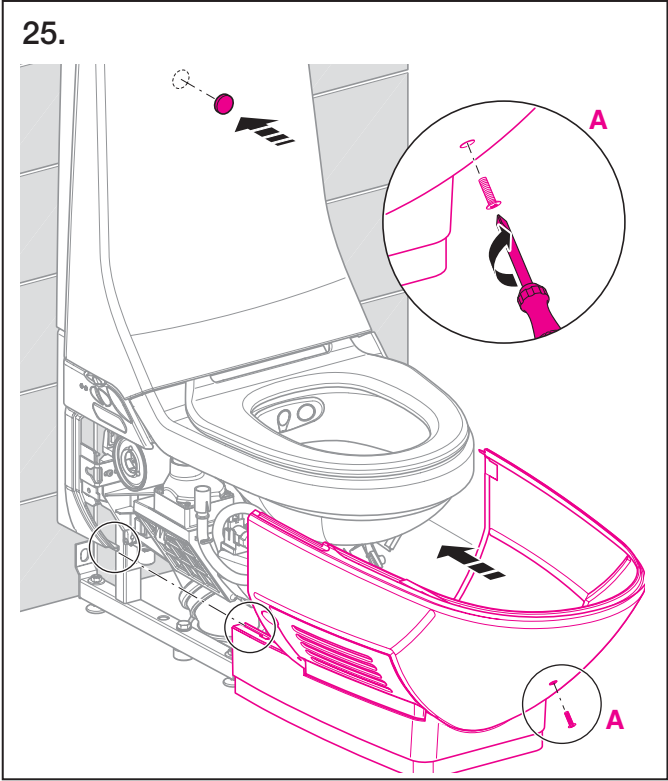

Geberit Installation

After seat level change ←

5.

Only for sideways soil connection:
Make cutout in either the
Left or Right side wing cover

6.

With a sideways
soil connection
mount together
with Step 7.

7.

8.

Geberit Installation

Geberit Installation

Geberit Installation

Geberit Installation

Geberit Installation

Geberit Installation

Commissioning

1.

Automatic commissioning program (2 - 9 min.)

Press and hold pushbutton ① and switch on the main switch ② **at the same time.**

Wait until program starts.

Geberit Installation

Function test

Geberit Installation