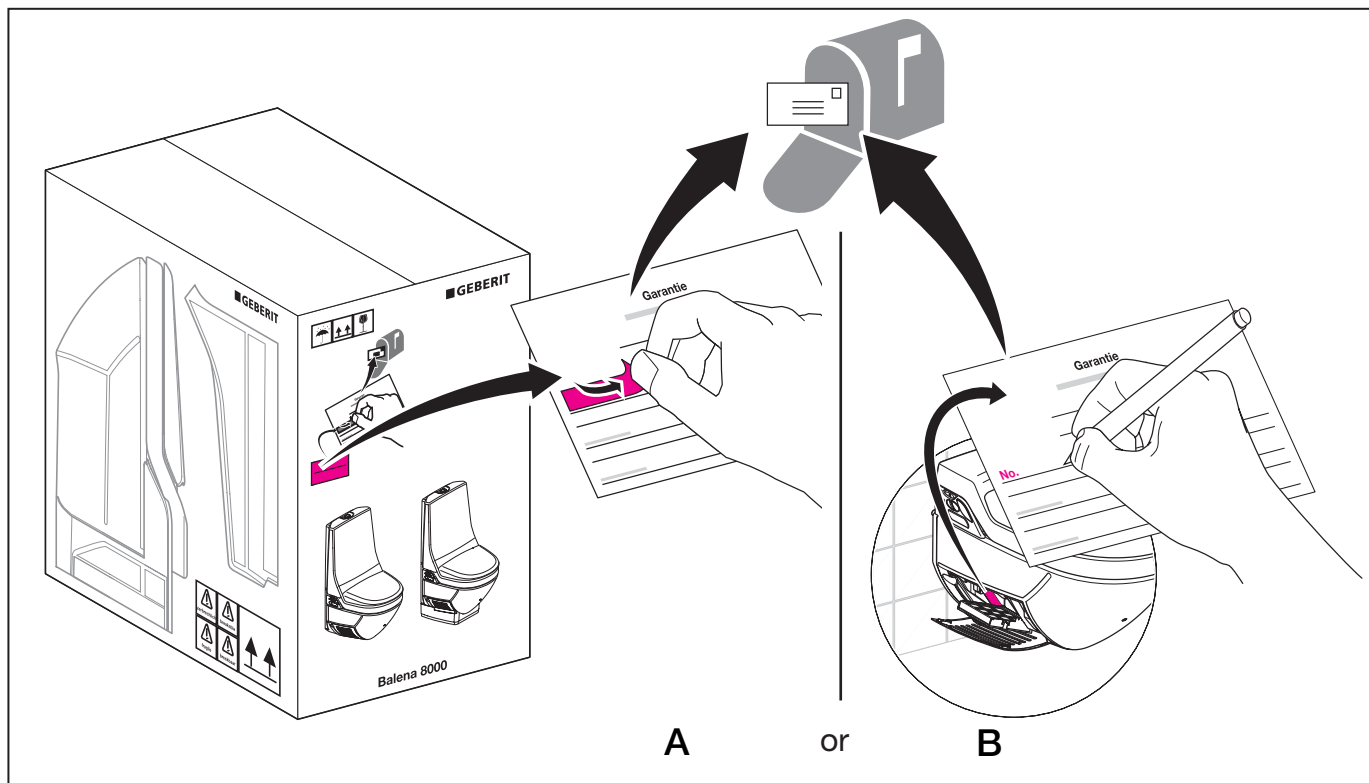

Geberit Installation

Guarantee card

Accessories

- ☐ Soft seat
  Art. no. 250.063.00.1