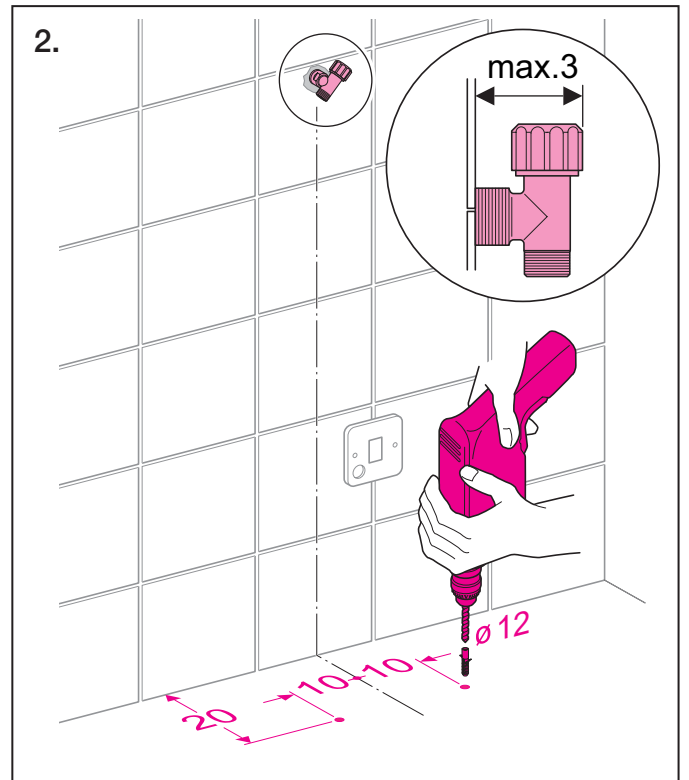

Geberit Installation

Technical data

| | |
|------------------|-------------------------------------|
| Protection class | IP x4 |
| Nominal voltage | 230 V AC / 50 Hz |
| Power input | 1000 W |
| Pressure range | 1 - 10 bar (fresh water connection) |

Installation rules

Note: In acc. with VDE 0100, part 701 and SEV 1000-2. 1995 electrical appliances for bathrooms and showering rooms may be installed only in protection zone 3. Electrical installation on the building site should only be carried out by authorized experts only and in accordance with current edition of I.E.E. Regulations.