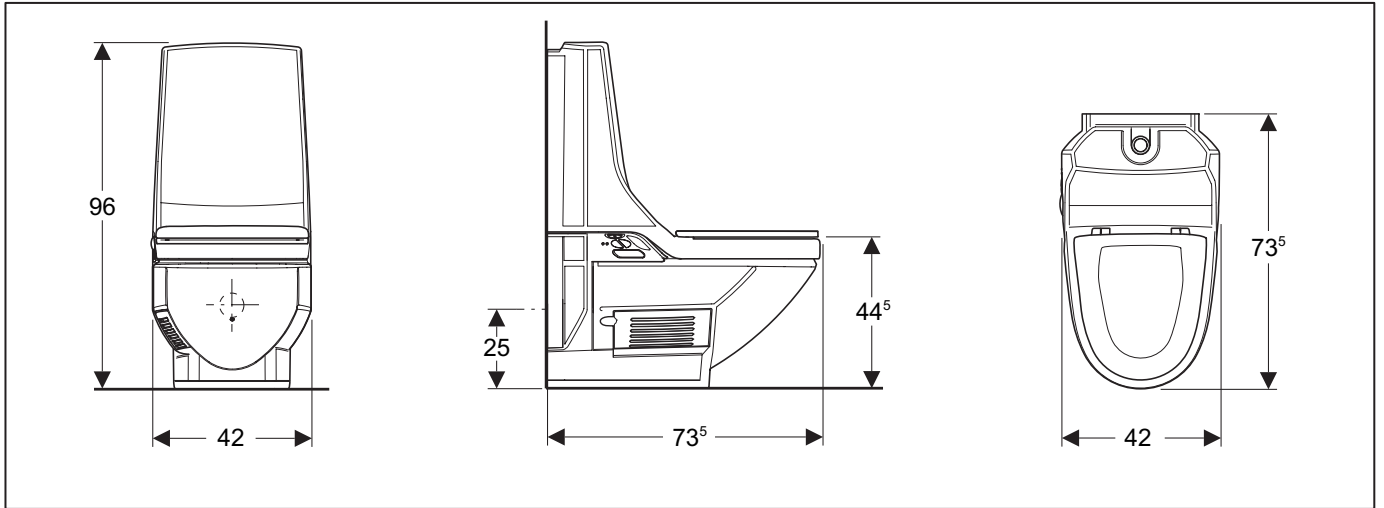

Geberit Installation

Technical data

| | |
|------------------|-------------------------------------|
| Protection class | IP x4 |
| Nominal voltage | 230 V AC / 50 Hz |
| Power input | 1000 W |
| Pressure range | 1 - 10 bar (fresh water connection) |