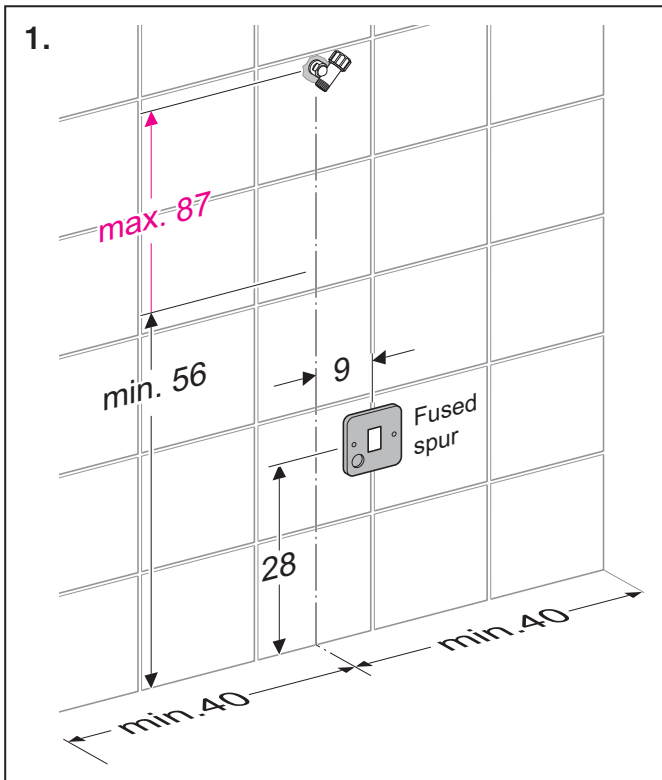

D7658-004&BDC © 08-2005

964.812.00.0 (00)