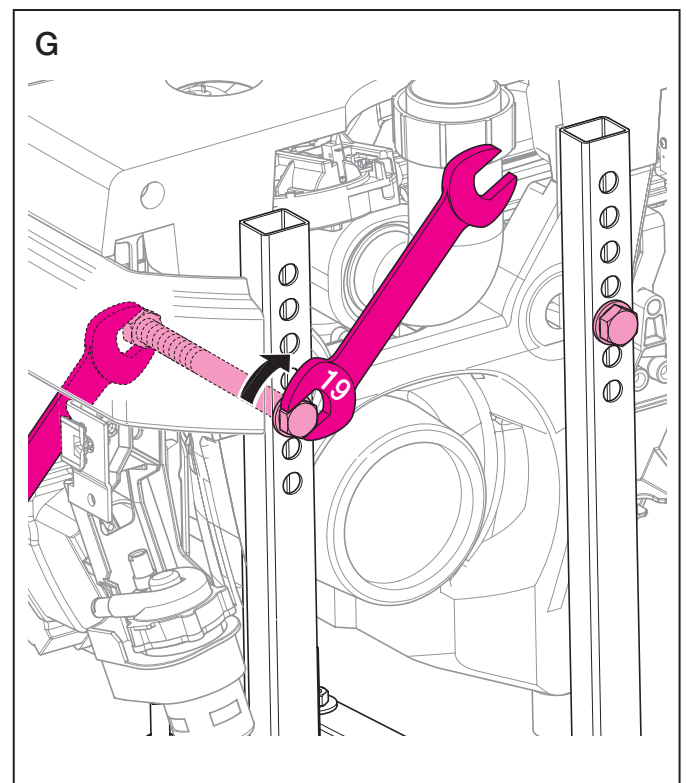

Geberit Installation

After seat level change ←

5.

Only for sideways soil connection:
Make cutout in either the
Left or Right side wing cover

6.

With a sideways
soil connection
mount together
with Step 7.

7.

1.

Automatic commissioning program (2 - 9 min.)

Press and hold pushbutton ① and switch on the main switch ② **at the same time.**

Wait until program starts.

Geberit Installation

Function test

Geberit Installation

Function test

Geberit Installation

Guarantee card

Accessories

- Soft seat
Art. no. 250.063.00.1

Geberit Installation

Seat level change

Geberit Installation