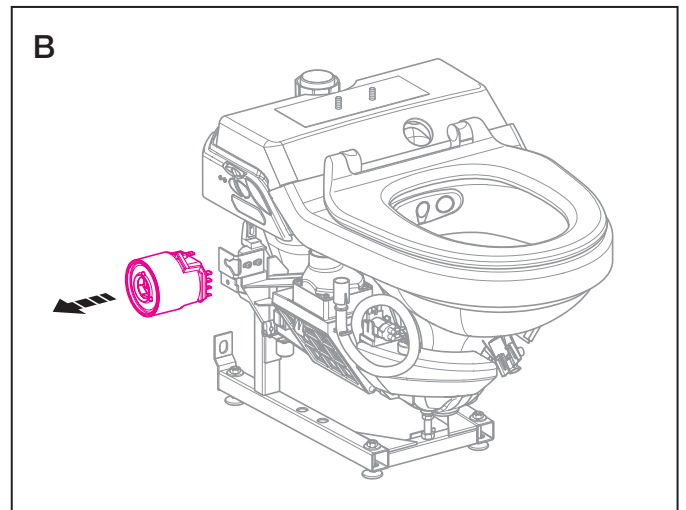

Function test

Geberit Installation

Guarantee card

Accessories

- Soft seat
Art. no. 250.063.00.1

Geberit Installation

Seat level change

Geberit Installation