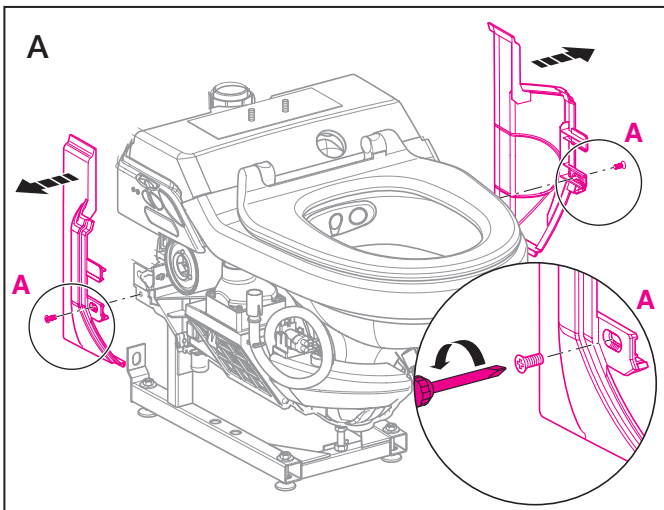

Function test

Geberit Installation

Guarantee card

Accessories

- Soft seat
Art. no. 250.063.00.1

Geberit Installation

Seat level change

Geberit Installation