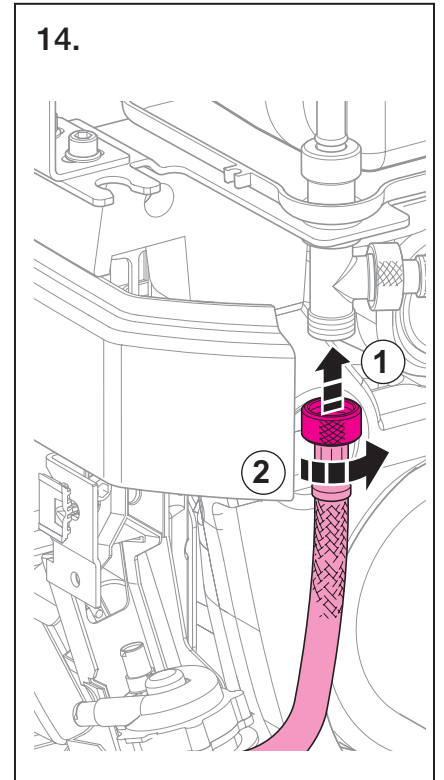

Geberit Installation