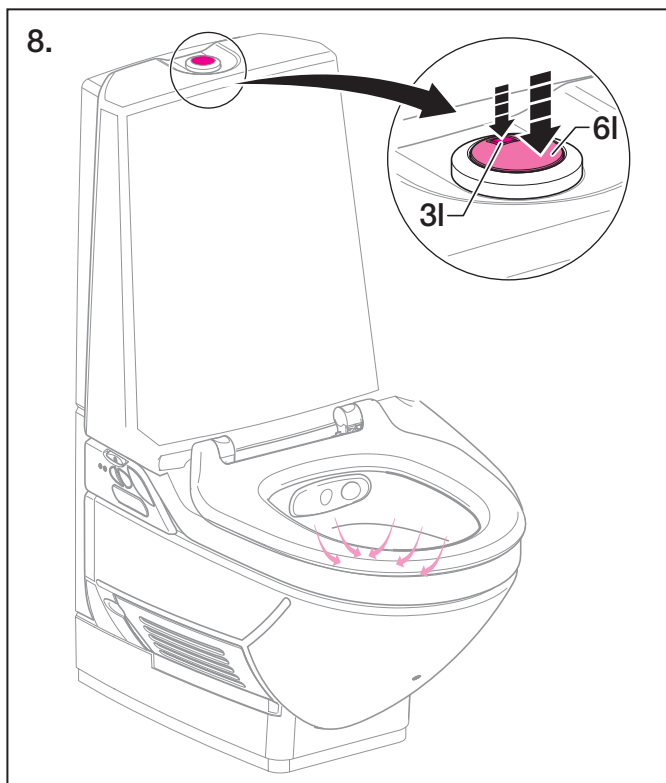

Geberit Installation

Function test