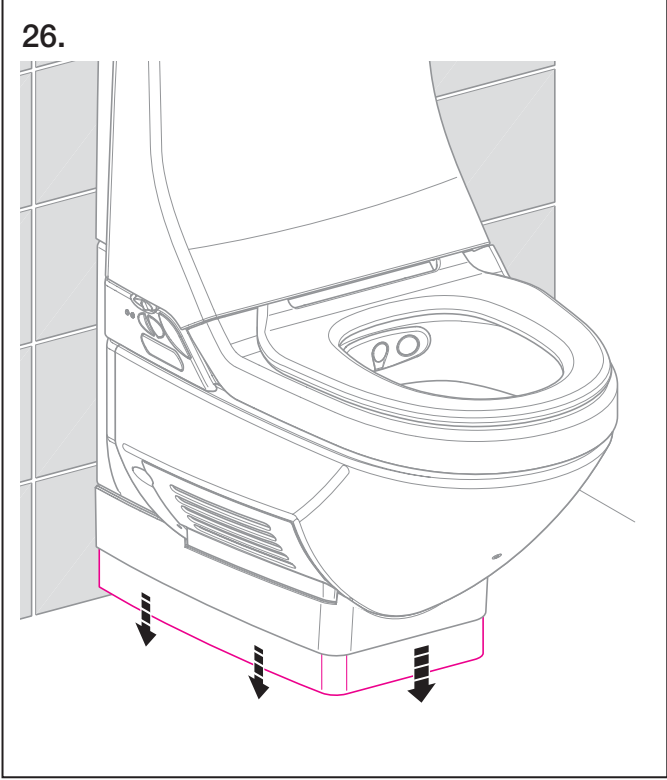

Geberit Installation