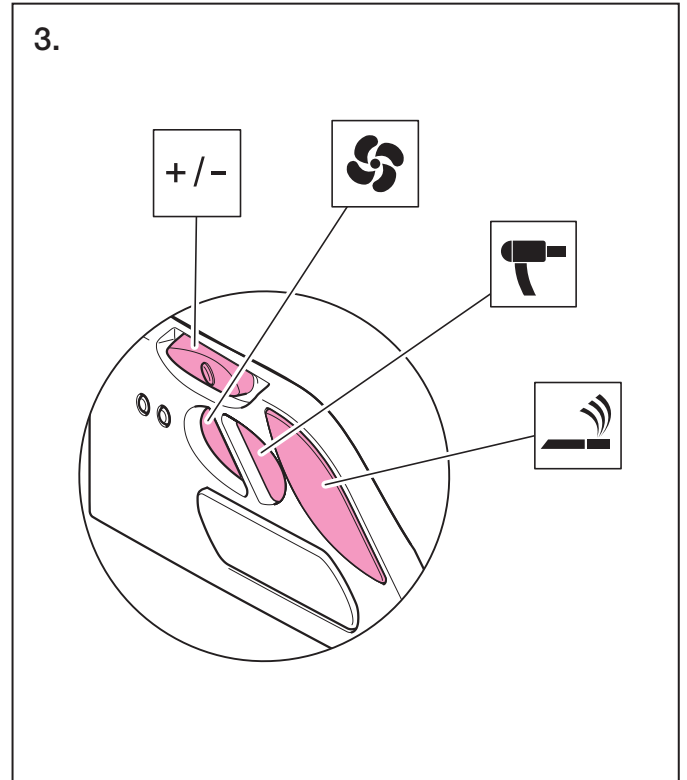

1.

Automatic commissioning program (2 - 9 min.)

Press and hold pushbutton ① and switch on the main switch ② **at the same time.**

Wait until program starts.

Geberit Installation

Function test

Geberit Installation