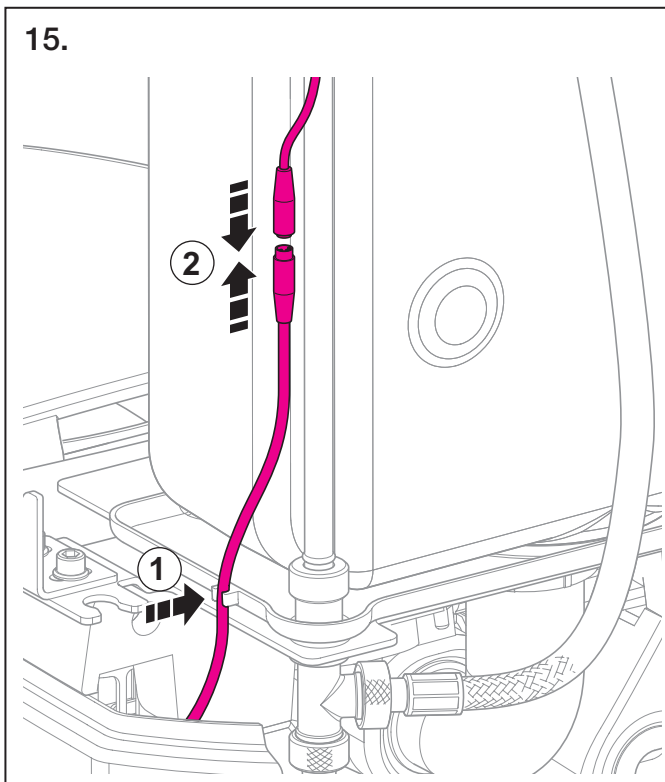

Geberit Installation