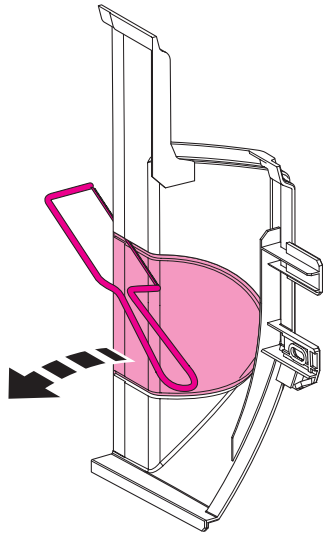

D7658-004&BDC © 08-2005

964.812.00.0 (00)

Geberit Installation

| Seat level (factory setting) | Seat level change |
|--|---|
|  |  |
| ↓ Proceed with step 3. ↓ | ➔ Proceed with step A, page 13. ➔ |

3.

4.

i Only for sideways soil connection: Outlet bend can also be fitted either in a Left or Right position

Geberit Installation

After seat level change ←

5.

Only for sideways soil connection:
Make cutout in either the
Left or Right side wing cover

6.

With a sideways
soil connection
mount together
with Step 7.

7.