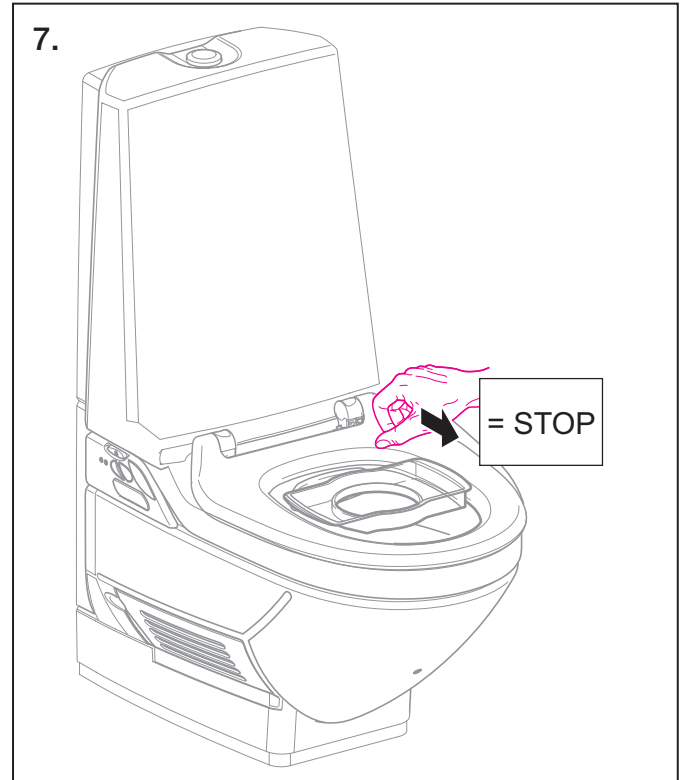

Geberit Installation

Function test