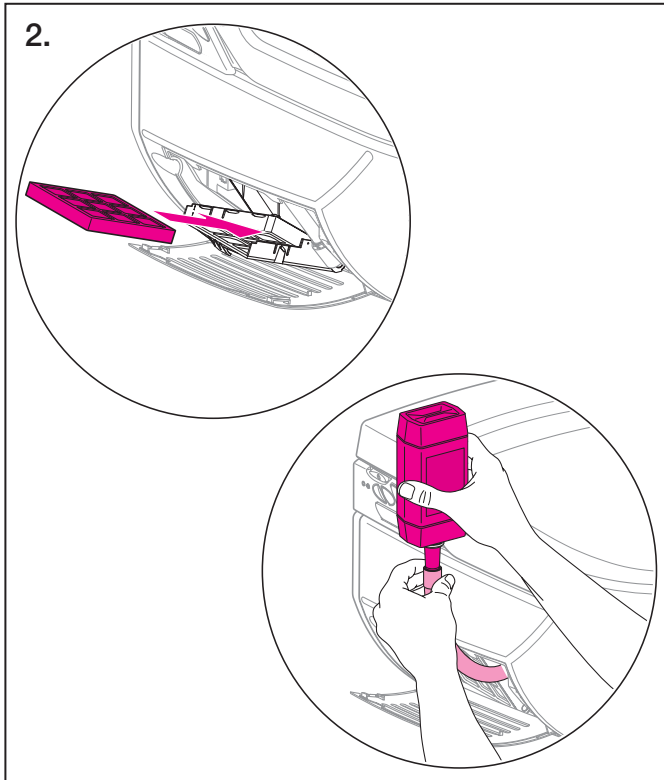

1.

Automatic commissioning program (2 - 9 min.)

Press and hold pushbutton ① and switch on the main switch ② **at the same time.**

Wait until program starts.

Geberit Installation

Function test

Geberit Installation