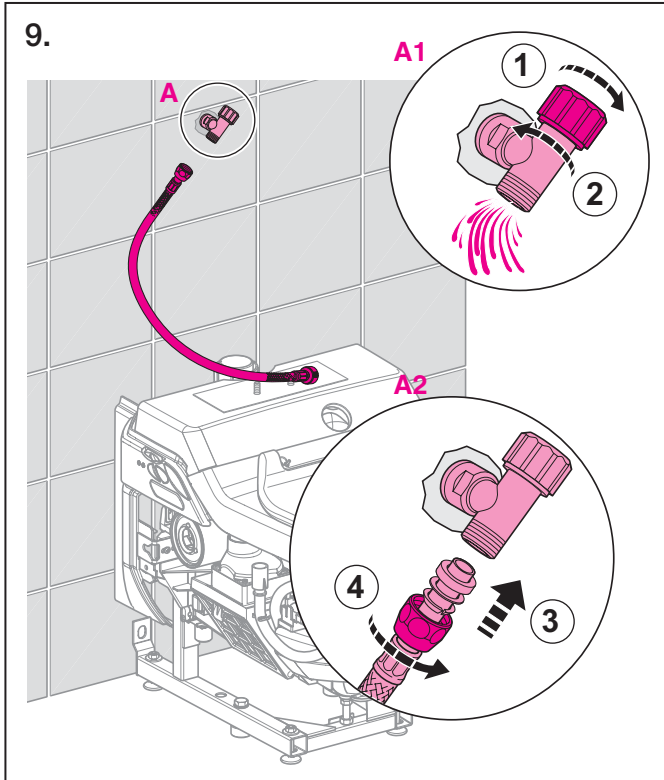

Geberit Installation