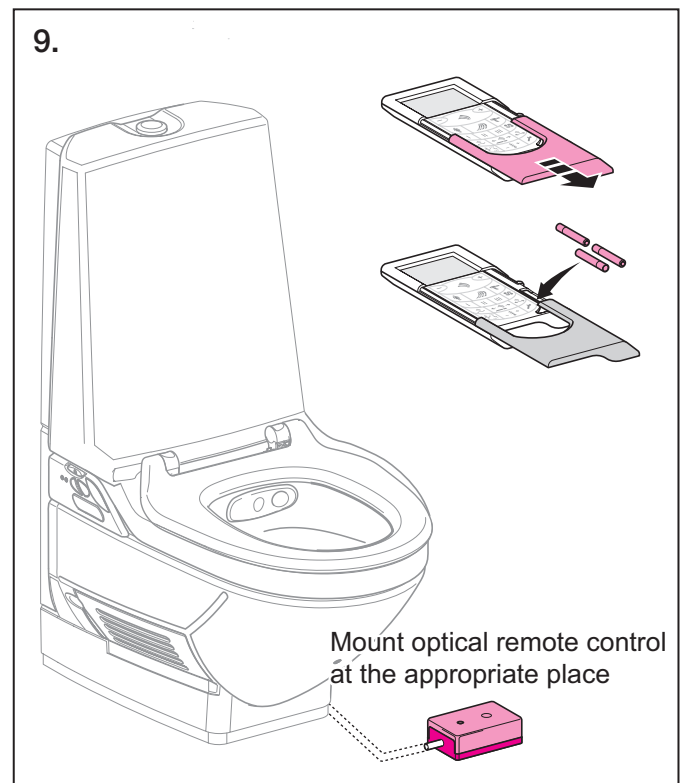

Geberit Installation

Function test