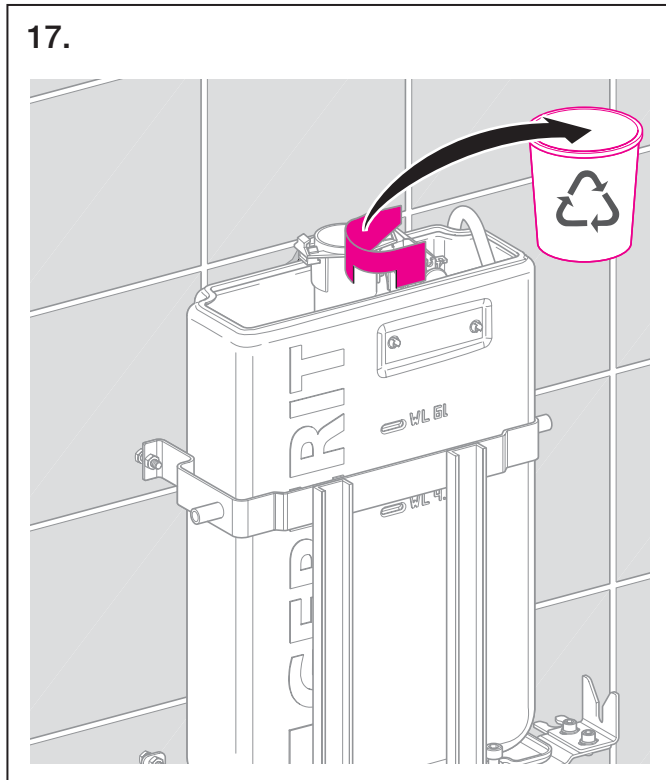

Geberit Installation

After seat level change ←

5.

Only for sideways soil connection:
Make cutout in either the
Left or Right side wing cover

6.

With a sideways
soil connection
mount together
with Step 7.

7.

8.

Geberit Installation

Geberit Installation

Geberit Installation

Geberit Installation

Geberit Installation

Geberit Installation

Commissioning

1.

Automatic commissioning program (2 - 9 min.)

Press and hold pushbutton ① and switch on the main switch ② **at the same time.**

Wait until program starts.

Geberit Installation

Function test

Geberit Installation