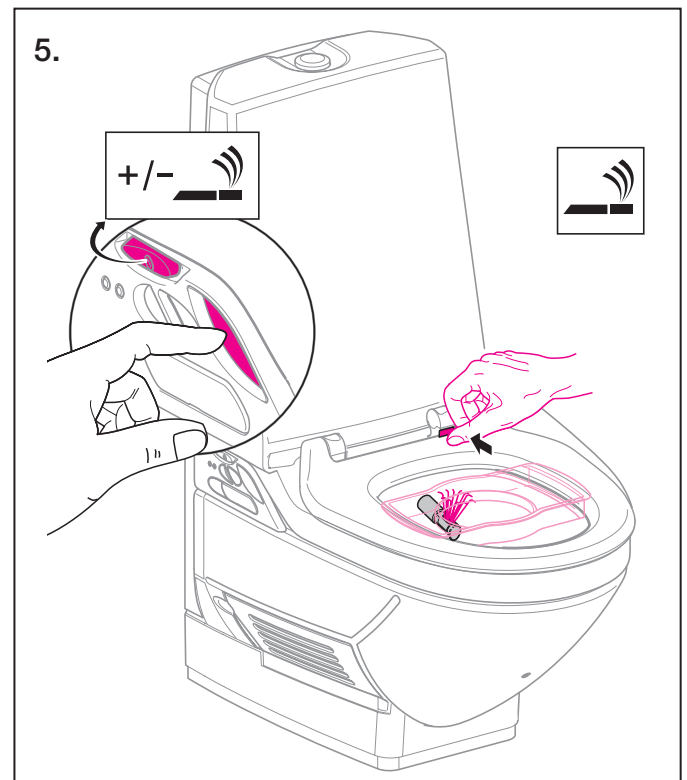

1.

Automatic commissioning program (2 - 9 min.)

Press and hold pushbutton ① and switch on the main switch ② **at the same time.**

Wait until program starts.

Geberit Installation

Function test

Geberit Installation