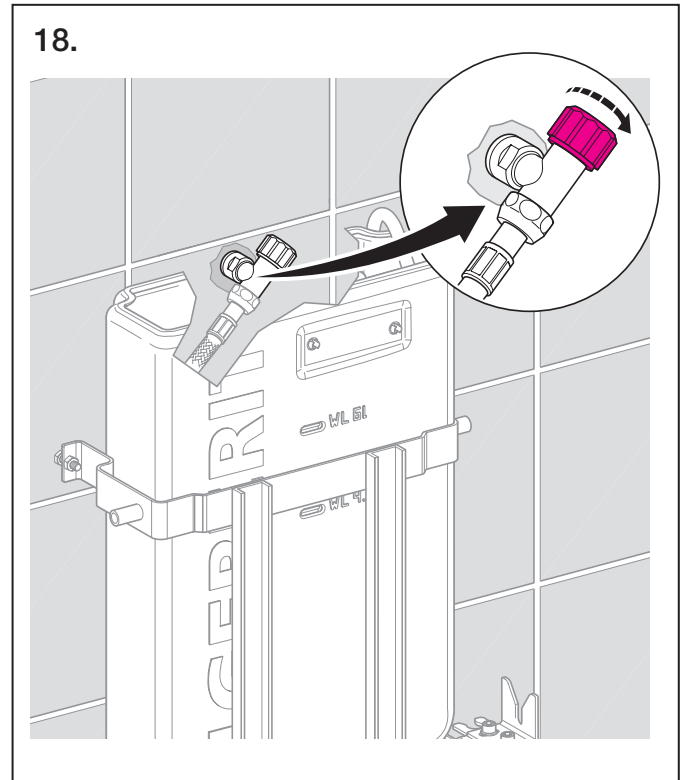

Geberit Installation

After seat level change ←

5.

Only for sideways soil connection:
Make cutout in either the
Left or Right side wing cover

6.

With a sideways
soil connection
mount together
with Step 7.

7.

8.

Geberit Installation

Geberit Installation

Geberit Installation

Geberit Installation

Geberit Installation

Geberit Installation

Commissioning

1.

Automatic commissioning program (2 - 9 min.)

Press and hold pushbutton ① and switch on the main switch ② **at the same time.**

Wait until program starts.

Geberit Installation

Function test

Geberit Installation