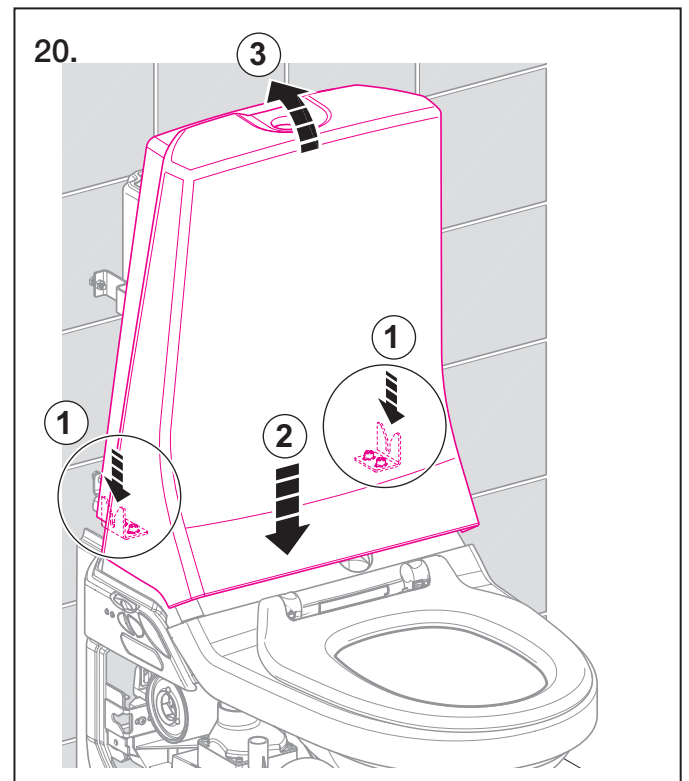

Geberit Installation

After seat level change ←

5.

Only for sideways soil connection:
Make cutout in either the
Left or Right side wing cover

6.

With a sideways
soil connection
mount together
with Step 7.

7.

8.

Geberit Installation

Geberit Installation

Geberit Installation

Geberit Installation

Geberit Installation

Geberit Installation

Commissioning

1.

Automatic commissioning program (2 - 9 min.)

Press and hold pushbutton ① and switch on the main switch ② **at the same time.**

Wait until program starts.

Geberit Installation

Function test

Geberit Installation