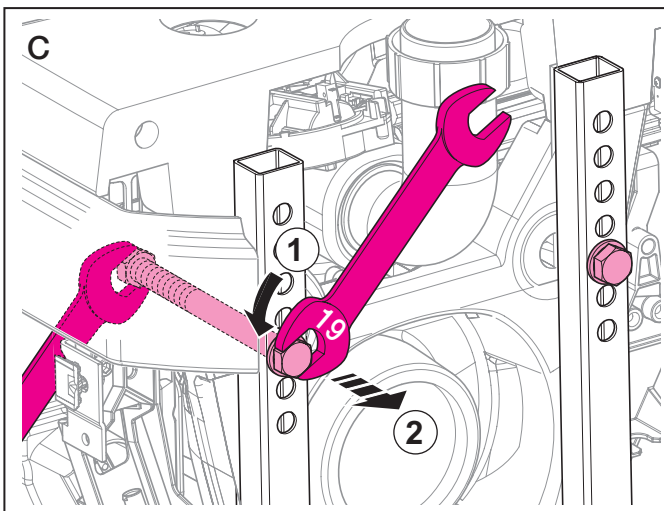

1.

Automatic commissioning program (2 - 9 min.)

Press and hold pushbutton ① and switch on the main switch ② **at the same time.**

Wait until program starts.

Geberit Installation

Function test

Geberit Installation

Function test

Geberit Installation

Guarantee card

Accessories

- Soft seat
Art. no. 250.063.00.1

Geberit Installation

Seat level change

Geberit Installation