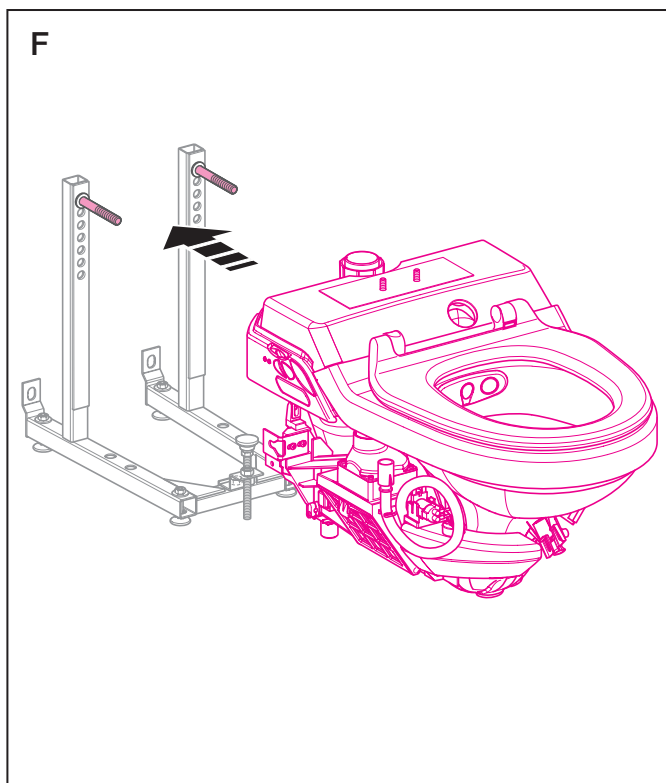

Geberit Installation

After seat level change ←

5.

Only for sideways soil connection:
Make cutout in either the
Left or Right side wing cover

6.

With a sideways
soil connection
mount together
with Step 7.

7.

1.

Automatic commissioning program (2 - 9 min.)

Press and hold pushbutton ① and switch on the main switch ② **at the same time.**

Wait until program starts.

Geberit Installation

Function test

Geberit Installation

Function test

Geberit Installation

Guarantee card

Accessories

- Soft seat
Art. no. 250.063.00.1

Geberit Installation

Seat level change

Geberit Installation