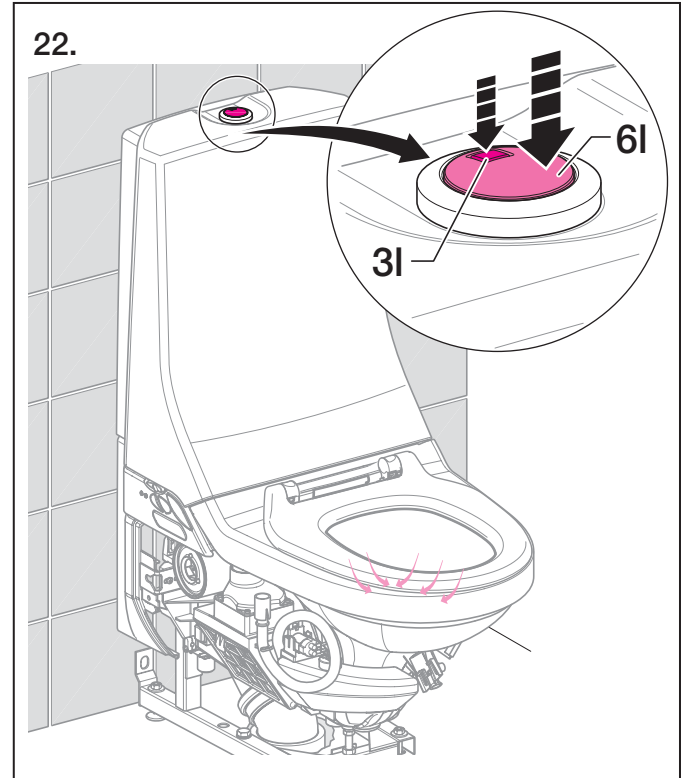

Geberit Installation

After seat level change ←

5.

Only for sideways soil connection:
Make cutout in either the
Left or Right side wing cover

6.

With a sideways
soil connection
mount together
with Step 7.

7.

8.

Geberit Installation

Geberit Installation

Geberit Installation

Geberit Installation

Geberit Installation

Geberit Installation

Commissioning

1.

Automatic commissioning program (2 - 9 min.)

Press and hold pushbutton ① and switch on the main switch ② **at the same time.**

Wait until program starts.

Geberit Installation

Function test

Geberit Installation