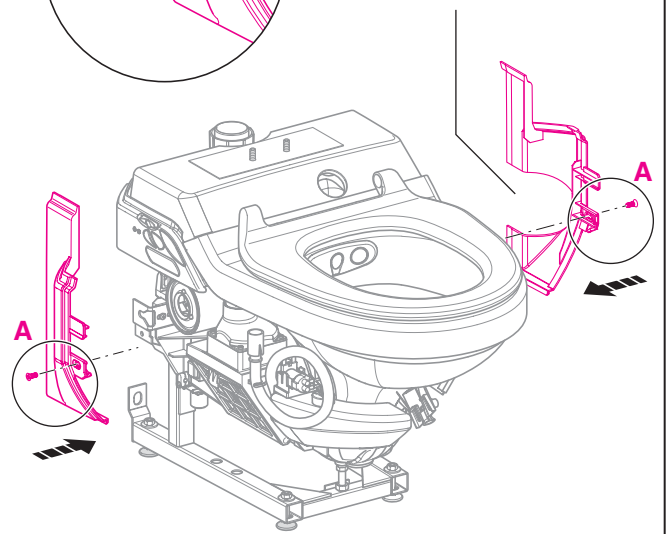

D7658-004&BDC © 08-2005

964.812.00.0 (00)

Geberit Installation

| Seat level (factory setting) | Seat level change |
|--|---|
|  |  |
| ↓ Proceed with step 3. ↓ | ➔ Proceed with step A, page 13. ➔ |

3.

4.

i Only for sideways soil connection: Outlet bend can also be fitted either in a Left or Right position

Geberit Installation

After seat level change ←

5.

Only for sideways soil connection:
Make cutout in either the
Left or Right side wing cover

6.

With a sideways
soil connection
mount together
with Step 7.

7.