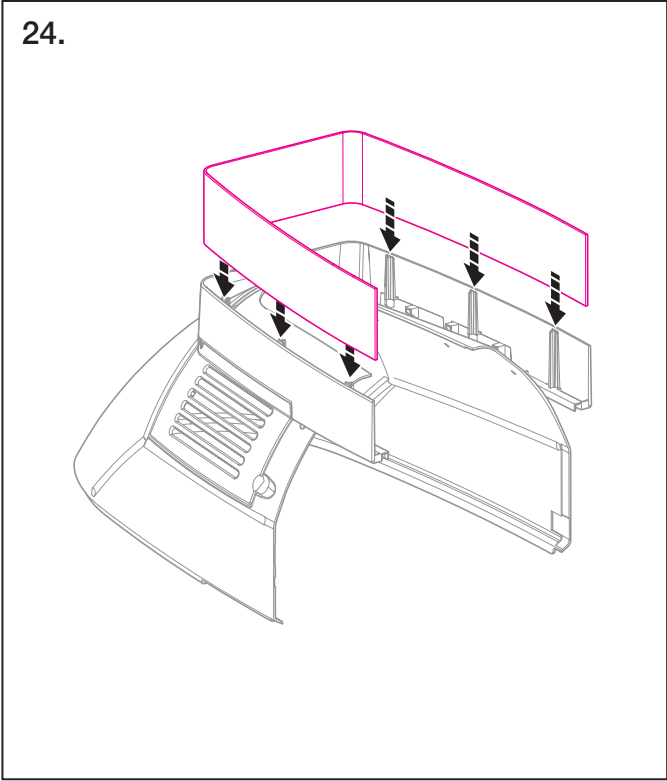

Geberit Installation

After seat level change ←

5.

Only for sideways soil connection:
Make cutout in either the
Left or Right side wing cover

6.

With a sideways
soil connection
mount together
with Step 7.

7.

8.

Geberit Installation

Geberit Installation

Geberit Installation

Geberit Installation

Geberit Installation

Geberit Installation

Commissioning