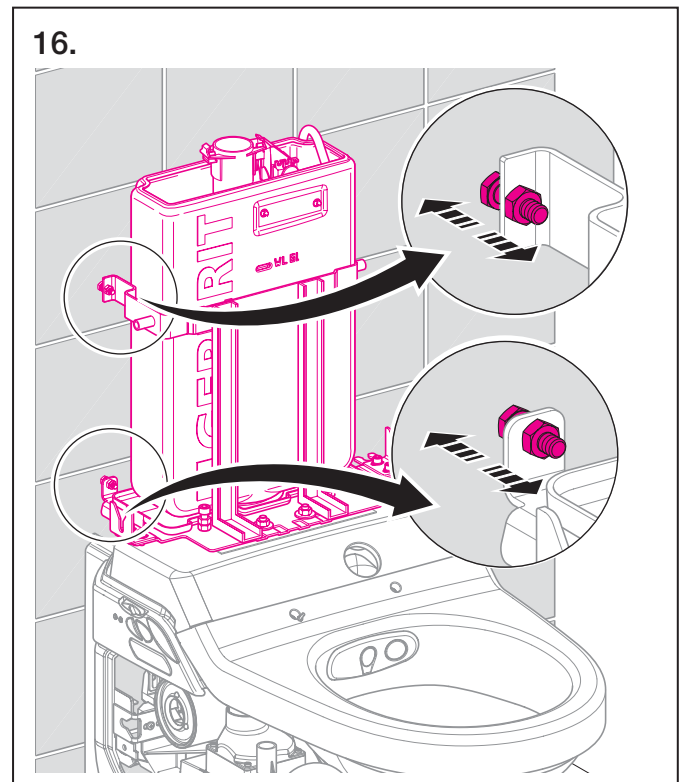

Geberit Installation