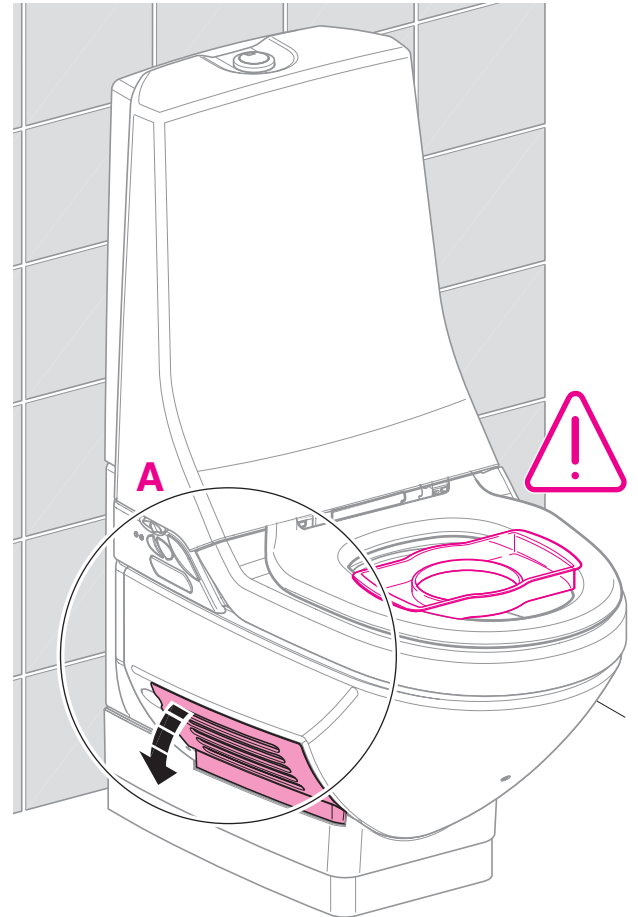

Geberit Installation

After seat level change ←

5.

Only for sideways soil connection:
Make cutout in either the
Left or Right side wing cover

6.

With a sideways
soil connection
mount together
with Step 7.

7.

8.

Geberit Installation

Geberit Installation

Geberit Installation

Geberit Installation

Geberit Installation

Geberit Installation

Commissioning

1.

Automatic commissioning program (2 - 9 min.)

Press and hold pushbutton ① and switch on the main switch ② **at the same time.**

Wait until program starts.

Geberit Installation

Function test

Geberit Installation