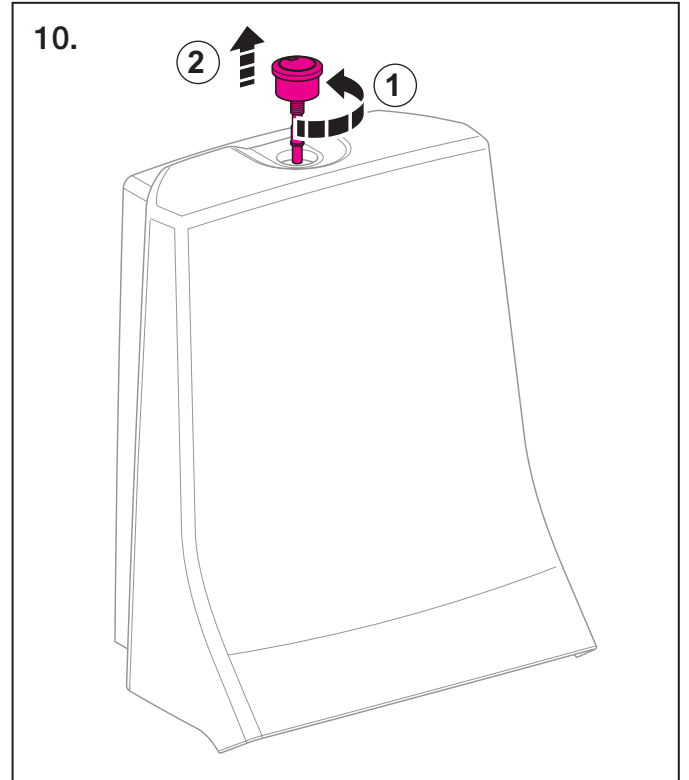

Geberit Installation