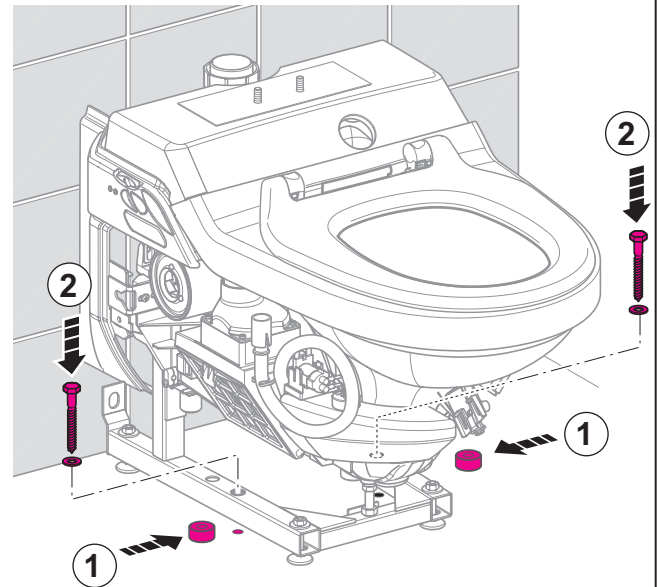

Geberit Installation

After seat level change ←

5.

Only for sideways soil connection:
Make cutout in either the
Left or Right side wing cover

6.

With a sideways
soil connection
mount together
with Step 7.

7.

8.