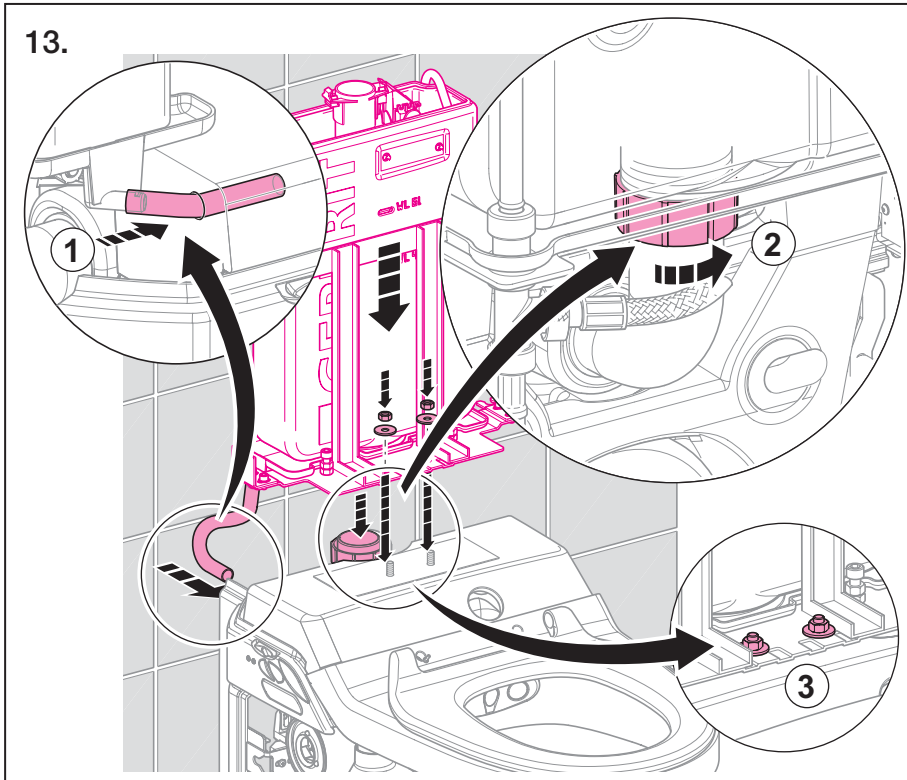

D7658-004&BDC © 08-2005

964.812.00.0 (00)

Geberit Installation

| Seat level (factory setting) | Seat level change |
|--|---|
|  |  |
| ↓ Proceed with step 3. ↓ | ➔ Proceed with step A, page 13. ➔ |

3.

4.

i Only for sideways soil connection: Outlet bend can also be fitted either in a Left or Right position

Geberit Installation

After seat level change ←

5.

Only for sideways soil connection:
Make cutout in either the
Left or Right side wing cover

6.

With a sideways
soil connection
mount together
with Step 7.

7.

8.

Geberit Installation

Geberit Installation

Geberit Installation

Geberit Installation

Geberit Installation

Geberit Installation

Commissioning

1.

Automatic commissioning program (2 - 9 min.)

Press and hold pushbutton ① and switch on the main switch ② **at the same time.**

Wait until program starts.

Geberit Installation

Function test

Geberit Installation