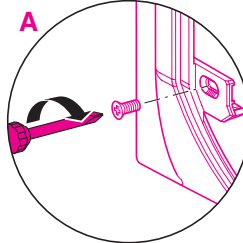

D7658-004&BDC © 08-2005

964.812.00.0 (00)

Geberit Installation

| Seat level (factory setting) | Seat level change |
|--|---|
|  |  |
| ↓ Proceed with step 3. ↓ | ➔ Proceed with step A, page 13. ➔ |

3.

4.

i Only for sideways soil connection: Outlet bend can also be fitted either in a Left or Right position

Geberit Installation

After seat level change ←

5.

Only for sideways soil connection:
Make cutout in either the
Left or Right side wing cover

6.

With a sideways
soil connection
mount together
with Step 7.

7.