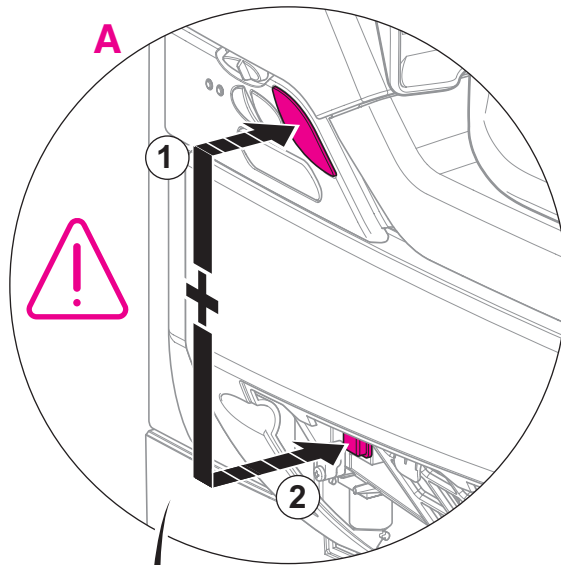

Geberit Installation

After seat level change ←

5.

Only for sideways soil connection:
Make cutout in either the
Left or Right side wing cover

6.

With a sideways
soil connection
mount together
with Step 7.

7.

8.

Geberit Installation

Geberit Installation

Geberit Installation

Geberit Installation

Geberit Installation

Geberit Installation

Commissioning

1.

Automatic commissioning program (2 - 9 min.)

Press and hold pushbutton ① and switch on the main switch ② **at the same time.**

Wait until program starts.

Geberit Installation

Function test

Geberit Installation