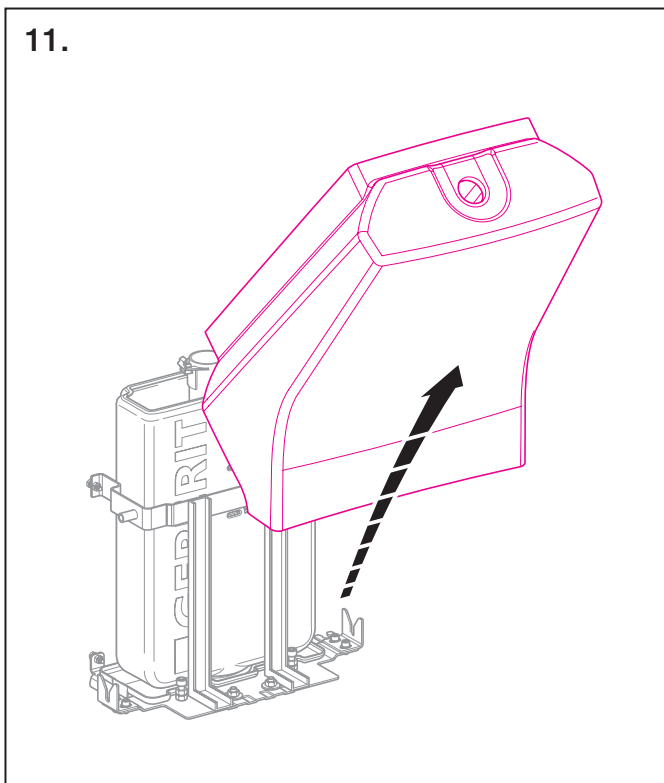

Geberit Installation