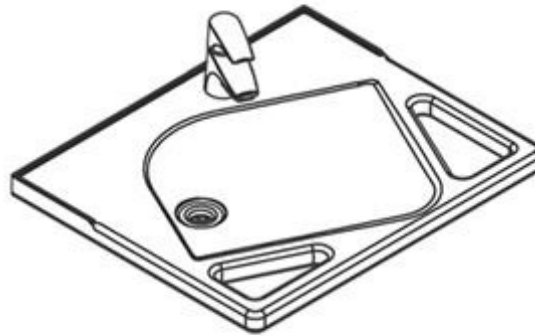

Support washbasin

Standard washbasin

Hospital washbasin

Unit

A SOLID AND PRACTICAL WASHBASIN

- High-quality standard size washbasin
- Easy to adapt to existing water installations and drains
- Electrically height adjustable
- Three models of washbasins to choose from
- Can also be supplied as a unit which is compatible with most standard washbasins
- StandardLine replaces the Flex-in washbasin

Support washbasin

Standard washbasin

Hospital washbasin

Unit

COMBINED MIRROR AND WASHBASIN IN A SLIM AND ELEGANT SOLUTION

- The unit ensures the mirror is at the right height for both standing and seated users
- Easy to adapt to existing water installations and drains
- Electrically height adjustable
- Suitable for wheelchair users (maximum room for legs under the washbasin)
- Three models of washbasins to choose from
- Can also be supplied as a unit which is compatible with most standard washbasins
- SlimLine replaces the Basic washbasin

STANDARD

SUPPORT

HOSPITAL

- **Standard:** Practical washbasin in a composite material. The basin is 60 cm wide and has overflow.
- **Support:** Elegant washbasin in a composite material with integrated handrails for extra support. The basin is 60 cm and without overflow.
- **Hospital:** Porcelain washbasin with inwardly curved front allowing wheelchair users easy access. The basin is 64 cm wide.

STYLISH AND PRACTICAL WASHBASIN WITH MAXIMUM LEGROOM FOR WHEELCHAIR USERS

- Wall-mounted washbasin in an elegant and simple design
- Safety stop underneath the washbasin ensures optimum safety when adjusting the height
- Control switch for the height adjustment is located on the front of the washbasin for easy access
- Available with manual or electrical height adjustment
- VanityLine is available in three different sizes and two different models, Left / Right
- VanityLine replaces the Flexi washbasin