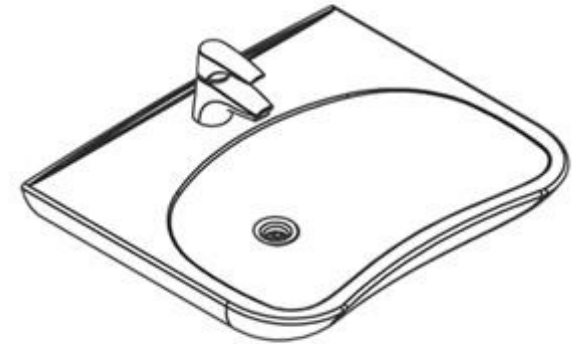

Support washbasin

Standard washbasin

Hospital washbasin

Unit

A SOLID AND PRACTICAL WASHBASIN

- High-quality standard size washbasin
- Easy to adapt to existing water installations and drains
- Electrically height adjustable
- Three models of washbasins to choose from
- Can also be supplied as a unit which is compatible with most standard washbasins
- StandardLine replaces the Flex-in washbasin

Support washbasin

Standard washbasin

Hospital washbasin

Unit

COMBINED MIRROR AND WASHBASIN IN A SLIM AND ELEGANT SOLUTION

- The unit ensures the mirror is at the right height for both standing and seated users
- Easy to adapt to existing water installations and drains
- Electrically height adjustable
- Suitable for wheelchair users (maximum room for legs under the washbasin)
- Three models of washbasins to choose from
- Can also be supplied as a unit which is compatible with most standard washbasins
- SlimLine replaces the Basic washbasin

STANDARD

SUPPORT

HOSPITAL

- **Standard:** Practical washbasin in a composite material. The basin is 60 cm wide and has overflow.
- **Support:** Elegant washbasin in a composite material with integrated handrails for extra support. The basin is 60 cm and without overflow.
- **Hospital:** Porcelain washbasin with inwardly curved front allowing wheelchair users easy access. The basin is 64 cm wide.

STYLISH AND PRACTICAL WASHBASIN WITH MAXIMUM LEGROOM FOR WHEELCHAIR USERS

- Wall-mounted washbasin in an elegant and simple design
- Safety stop underneath the washbasin ensures optimum safety when adjusting the height
- Control switch for the height adjustment is located on the front of the washbasin for easy access
- Available with manual or electrical height adjustment
- VanityLine is available in three different sizes and two different models, Left / Right
- VanityLine replaces the Flexi washbasin