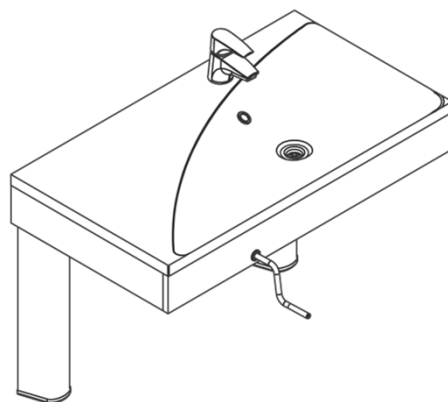

Support washbasin

Standard washbasin

Hospital washbasin

Unit

COMBINED MIRROR AND WASHBASIN IN A SLIM AND ELEGANT SOLUTION

- The unit ensures the mirror is at the right height for both standing and seated users
- Easy to adapt to existing water installations and drains
- Electrically height adjustable
- Suitable for wheelchair users (maximum room for legs under the washbasin)
- Three models of washbasins to choose from
- Can also be supplied as a unit which is compatible with most standard washbasins
- SlimLine replaces the Basic washbasin

STANDARD

SUPPORT

HOSPITAL

- **Standard:** Practical washbasin in a composite material. The basin is 60 cm wide and has overflow.
- **Support:** Elegant washbasin in a composite material with integrated handrails for extra support. The basin is 60 cm and without overflow.
- **Hospital:** Porcelain washbasin with inwardly curved front allowing wheelchair users easy access. The basin is 64 cm wide.

STYLISH AND PRACTICAL WASHBASIN WITH MAXIMUM LEGROOM FOR WHEELCHAIR USERS

- Wall-mounted washbasin in an elegant and simple design
- Safety stop underneath the washbasin ensures optimum safety when adjusting the height
- Control switch for the height adjustment is located on the front of the washbasin for easy access
- Available with manual or electrical height adjustment
- VanityLine is available in three different sizes and two different models, Left / Right
- VanityLine replaces the Flexi washbasin

60 cm.

90 cm.

120 cm.

- The washbasins are available in three sizes and in a right or left version
- Can be manually or electrically height adjusted

WALL-MOUNTED WASHBASIN THAT CAN BE ADJUSTED IN HEIGHT AND SLIDE SIDWAYS GIVING EXTRA SUPPORT