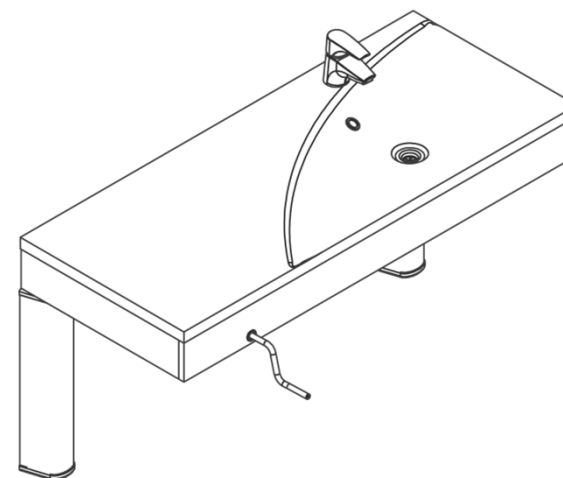

Support washbasin

Standard washbasin

Hospital washbasin

Unit

COMBINED MIRROR AND WASHBASIN IN A SLIM AND ELEGANT SOLUTION

- The unit ensures the mirror is at the right height for both standing and seated users
- Easy to adapt to existing water installations and drains
- Electrically height adjustable
- Suitable for wheelchair users (maximum room for legs under the washbasin)
- Three models of washbasins to choose from
- Can also be supplied as a unit which is compatible with most standard washbasins
- SlimLine replaces the Basic washbasin

STANDARD

SUPPORT

HOSPITAL

- **Standard:** Practical washbasin in a composite material. The basin is 60 cm wide and has overflow.
- **Support:** Elegant washbasin in a composite material with integrated handrails for extra support. The basin is 60 cm and without overflow.
- **Hospital:** Porcelain washbasin with inwardly curved front allowing wheelchair users easy access. The basin is 64 cm wide.

STYLISH AND PRACTICAL WASHBASIN WITH MAXIMUM LEGROOM FOR WHEELCHAIR USERS

- Wall-mounted washbasin in an elegant and simple design
- Safety stop underneath the washbasin ensures optimum safety when adjusting the height
- Control switch for the height adjustment is located on the front of the washbasin for easy access
- Available with manual or electrical height adjustment
- VanityLine is available in three different sizes and two different models, Left / Right
- VanityLine replaces the Flexi washbasin

60 cm.

90 cm.

120 cm.

- The washbasins are available in three sizes and in a right or left version
- Can be manually or electrically height adjusted

WALL-MOUNTED WASHBASIN THAT CAN BE ADJUSTED IN HEIGHT AND SLIDE SIDWAYS GIVING EXTRA SUPPORT