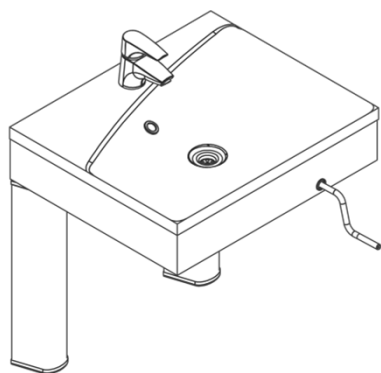

Support washbasin

Standard washbasin

Hospital washbasin

Unit

COMBINED MIRROR AND WASHBASIN IN A SLIM AND ELEGANT SOLUTION

- The unit ensures the mirror is at the right height for both standing and seated users
- Easy to adapt to existing water installations and drains
- Electrically height adjustable
- Suitable for wheelchair users (maximum room for legs under the washbasin)
- Three models of washbasins to choose from
- Can also be supplied as a unit which is compatible with most standard washbasins
- SlimLine replaces the Basic washbasin

STANDARD

SUPPORT

HOSPITAL

- **Standard:** Practical washbasin in a composite material. The basin is 60 cm wide and has overflow.
- **Support:** Elegant washbasin in a composite material with integrated handrails for extra support. The basin is 60 cm and without overflow.
- **Hospital:** Porcelain washbasin with inwardly curved front allowing wheelchair users easy access. The basin is 64 cm wide.

STYLISH AND PRACTICAL WASHBASIN WITH MAXIMUM LEGROOM FOR WHEELCHAIR USERS

- Wall-mounted washbasin in an elegant and simple design
- Safety stop underneath the washbasin ensures optimum safety when adjusting the height
- Control switch for the height adjustment is located on the front of the washbasin for easy access
- Available with manual or electrical height adjustment
- VanityLine is available in three different sizes and two different models, Left / Right
- VanityLine replaces the Flexi washbasin

60 cm.

90 cm.

120 cm.

- The washbasins are available in three sizes and in a right or left version
- Can be manually or electrically height adjusted

WALL-MOUNTED WASHBASIN THAT CAN BE ADJUSTED IN HEIGHT AND SLIDE SIDWAYS GIVING EXTRA SUPPORT