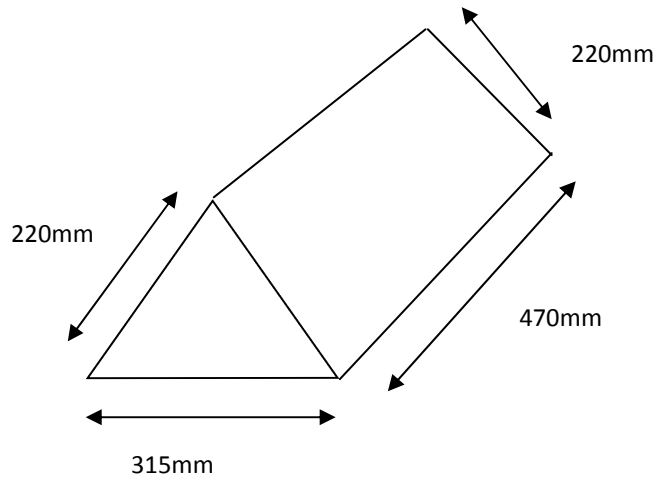

Knee Rest:

Isometric View

Head Rest:

Isometric View

Ideal for changing and drying

Incline Backrest:

Ideal for a more up-right position

Front view

Side view

Recline Backrest:

Semi recline position - lays on base mattress

280mm

500mm