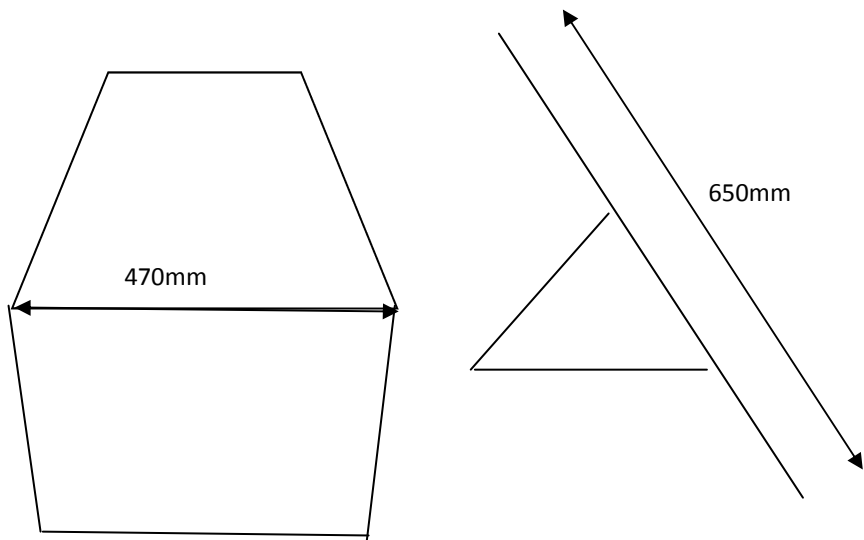

Knee Rest:

Isometric View

Head Rest:

Isometric View

Ideal for changing and drying

Incline Backrest:

Ideal for a more up-right position

Front view

Side view

Recline Backrest:

Semi recline position - lays on base mattress

280mm

500mm