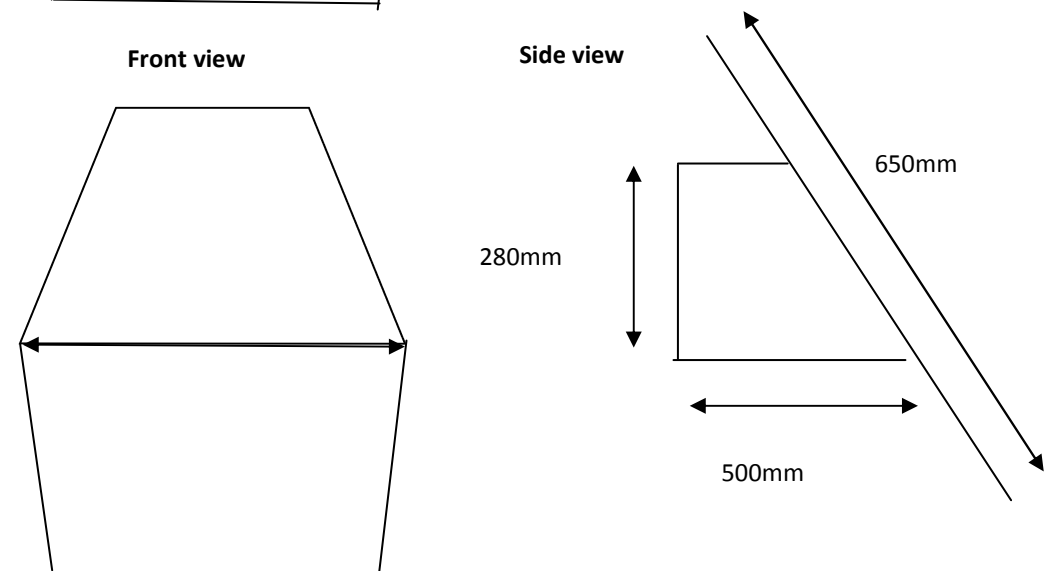

Knee Rest:

Isometric View

Head Rest:

Isometric View

Ideal for changing and drying

Incline Backrest:

Ideal for a more up-right position

Front view

Side view

Recline Backrest:

Semi recline position - lays on base mattress

280mm

500mm