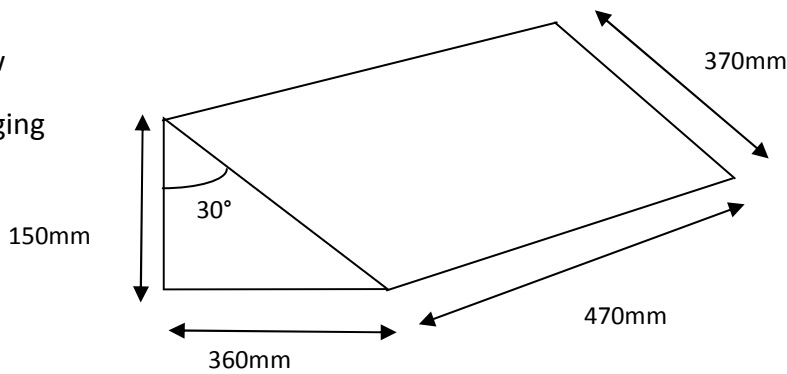

Knee Rest:

Isometric View

Head Rest:

Isometric View

Ideal for changing and drying

Incline Backrest:

Ideal for a more up-right position

Front view

Side view

Recline Backrest:

Semi recline position - lays on base mattress

280mm

500mm