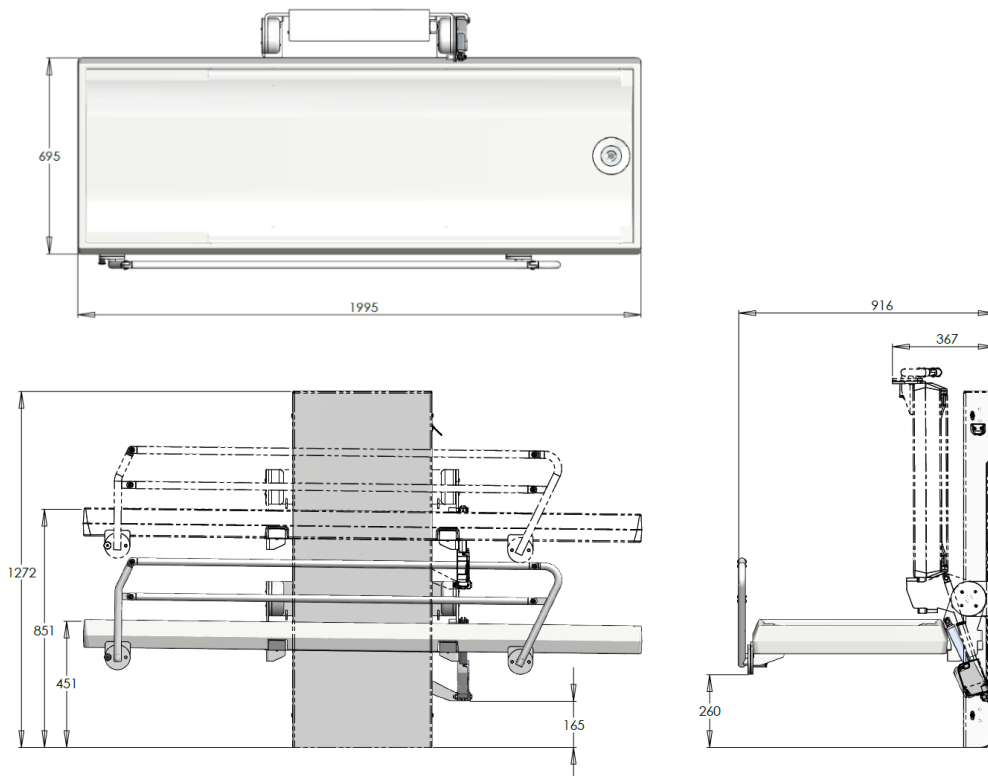

Modern Design

Both models have been designed and styled to look smart and discrete, not something you may expect from a typical changing table. Stylish and contemporary appearance, both changers would complement any modern setting, including a private home bathroom

Height Adjustable

Our technology allows smooth height adjustment ensuring the height is perfectly adjusted to allow easy access and hoist compatibility

Model Name	Energise (s)
Product Description	Wall Mounted Shower Changer
Height Range	451mm – 851mm (400mm)
Dimensions	1995 x 695mm

Technical Drawing (mm):

Kingkraft

26D Orgreave Crescent, Dore House Industrial Estate, Sheffield, S13 9NQ

Info@kingkraft.co.uk

www.kingkraft.co.uk