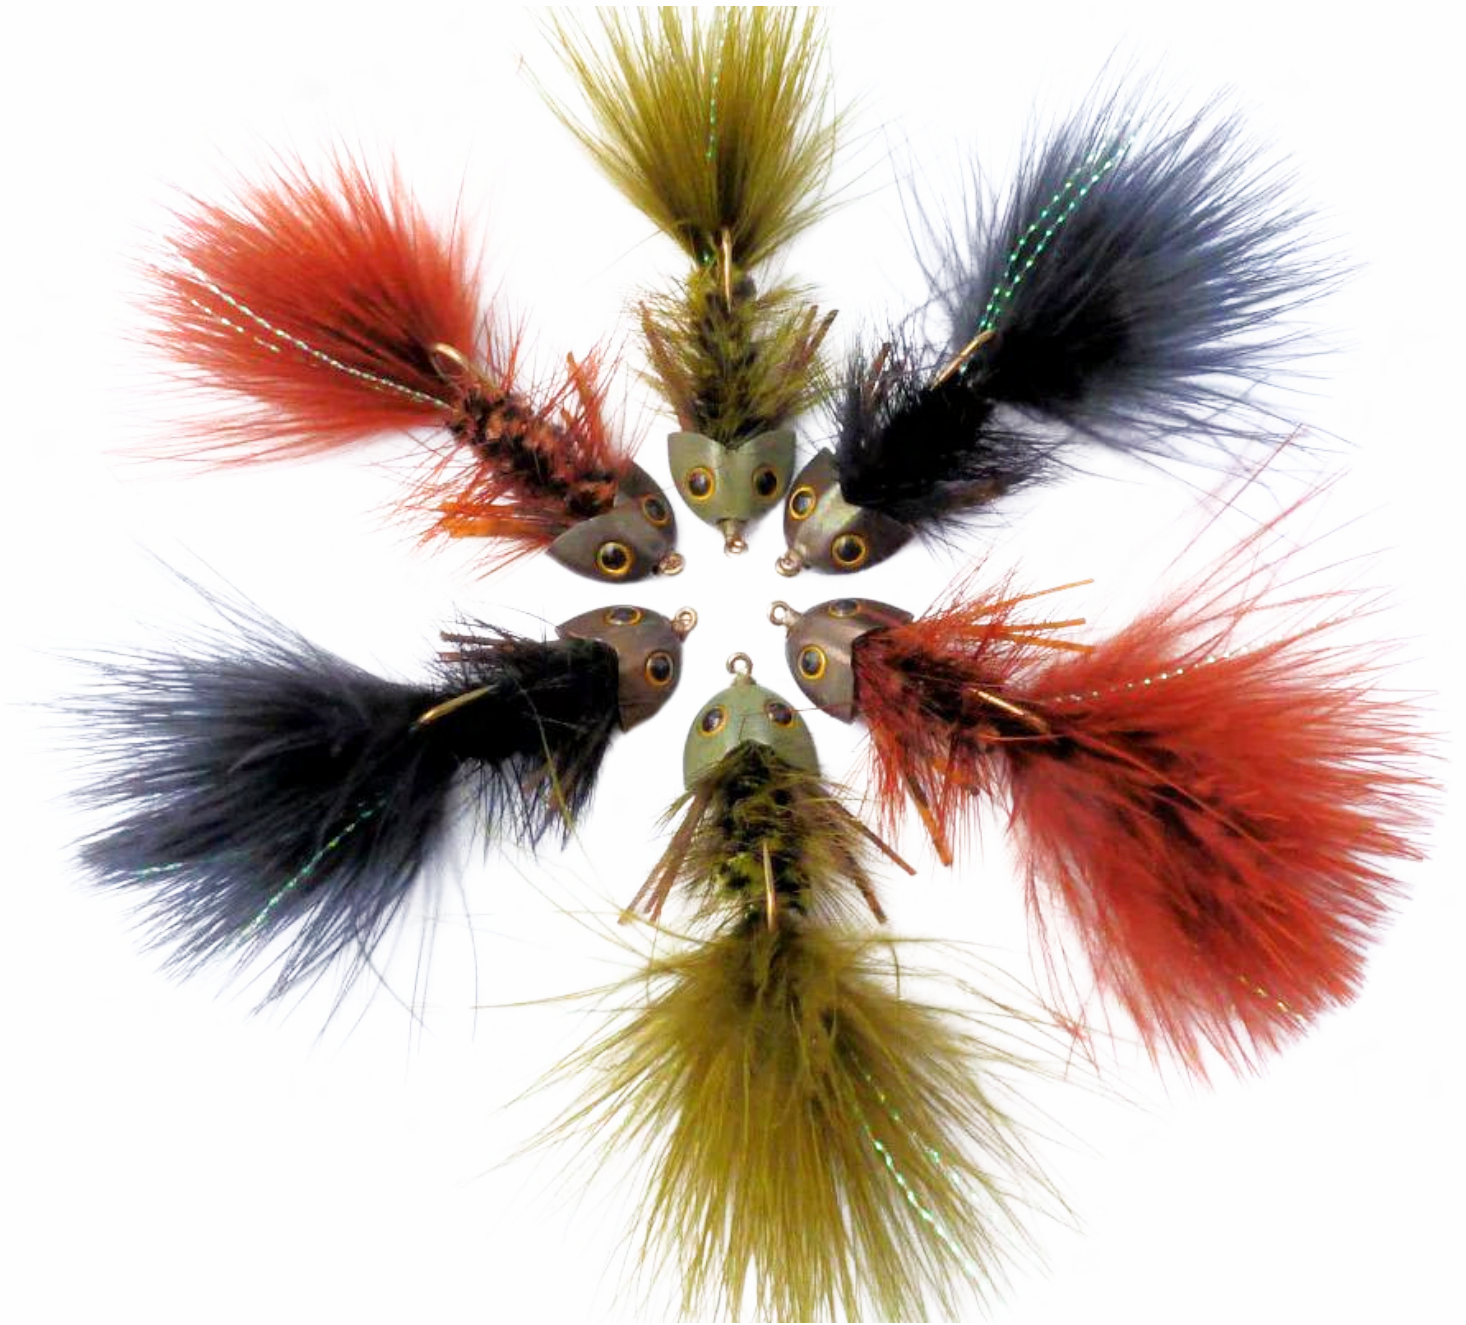

SKULPIN BUGGER

COLORS

BROWN

OLIVE

BLACK

SIZES

 # 4

 # 6

 # 8

-FRESHWATER SPECIES

-SLOW WATER

-RIVERS

-PONDS

-LAKES

-DIRTY WATER

-SPRING CREEKS