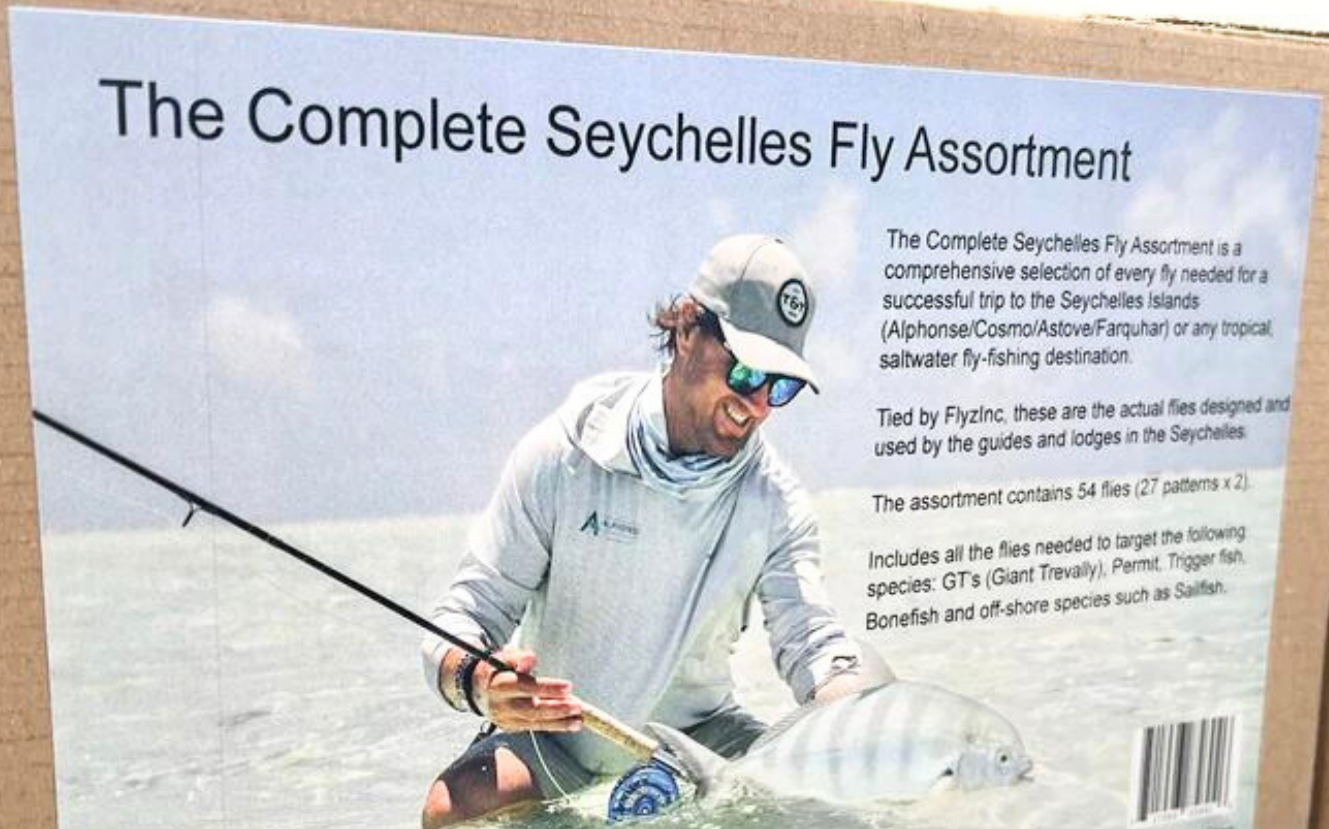

DEALER FLY GUIDE

FLY MEN
FISHING CO.

THE NEXT GENERATION

**DEALER PRICING
AVAILABILITY
SIZES
COLORS**

THE COMPLETE SEYCHELLES ASSORTMENT

SUPER SLAM CARRIBEAN FLY ASSORTMENT

DOUBLE BARREL BAITFISH POPPER ASSORTMENT