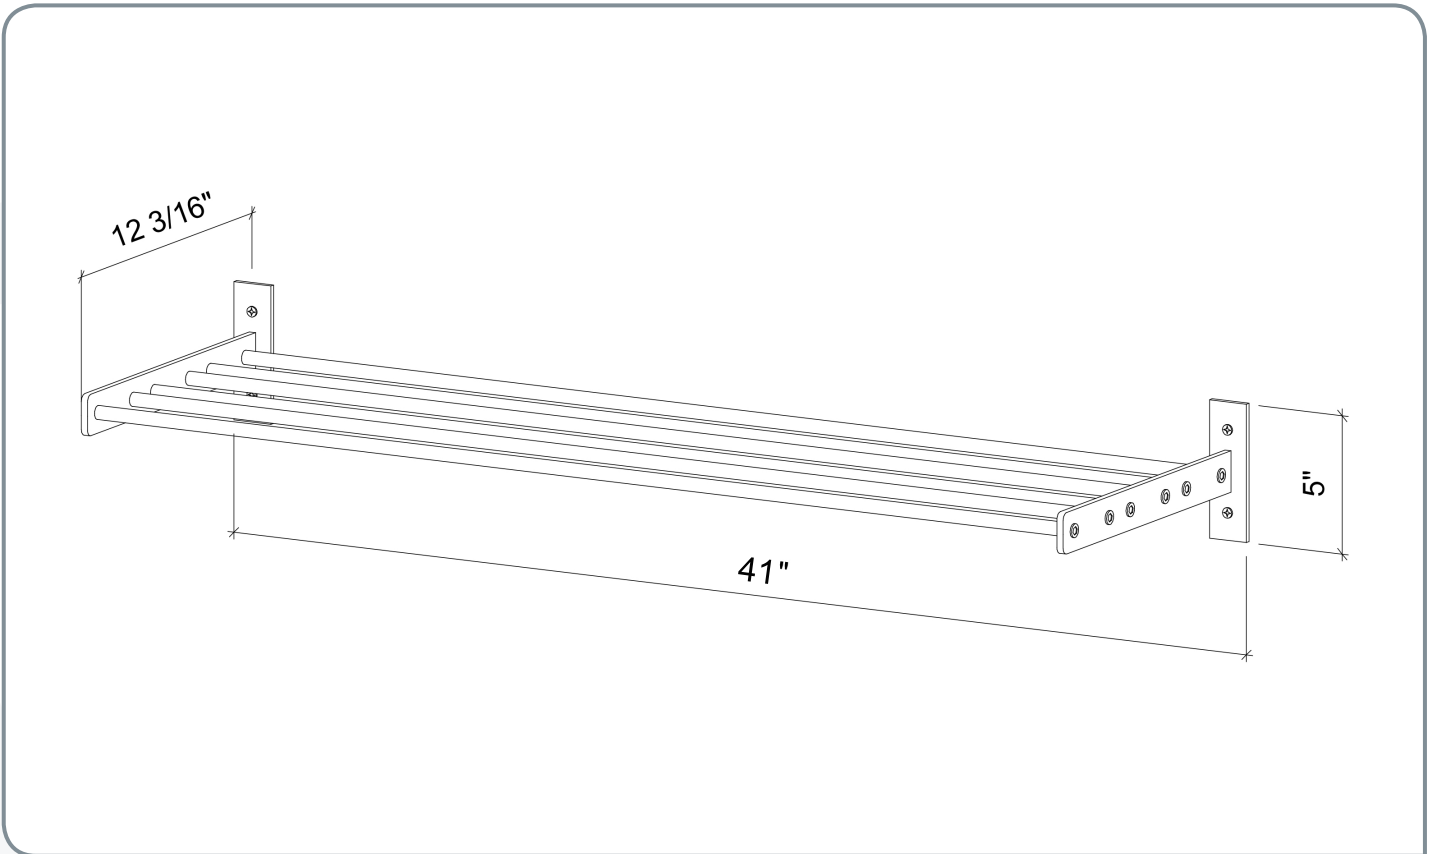

# Evolution Wine Wall 5"

Spec Sheet for (WW-053)

**VINTAGEVIEW®**

MOVING WINE STORAGE FORWARD

4690 Joliet St, Denver, CO 80239 | phone: 866.650.1500 | fax: 866.650.1501 | [VintageView.com](http://VintageView.com)