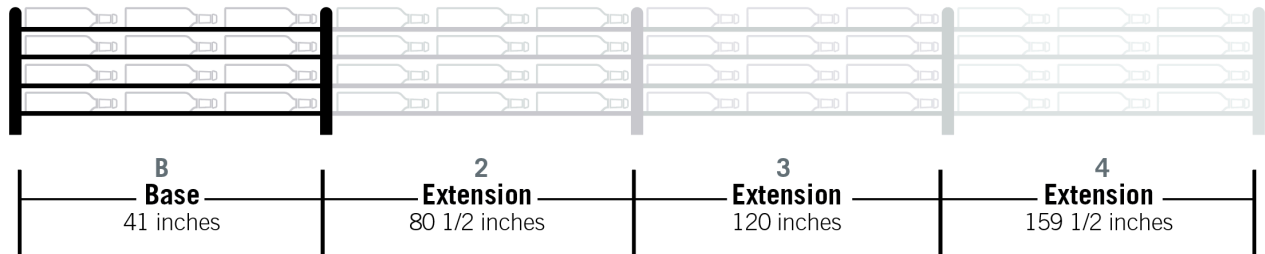

Evolution Wine Wall 75" 3C Kit

Spec Sheet for WW-753 (135-bottle wine rack kit)

Features two (2) wine racks alligned on top of each other.

VINTAGEVIEW®
MOVING WINE STORAGE FORWARD

4690 Joliet St., Denver, CO 80239 | phone: 866.650.1500 | fax: 866.650.1501 | VintageView.com