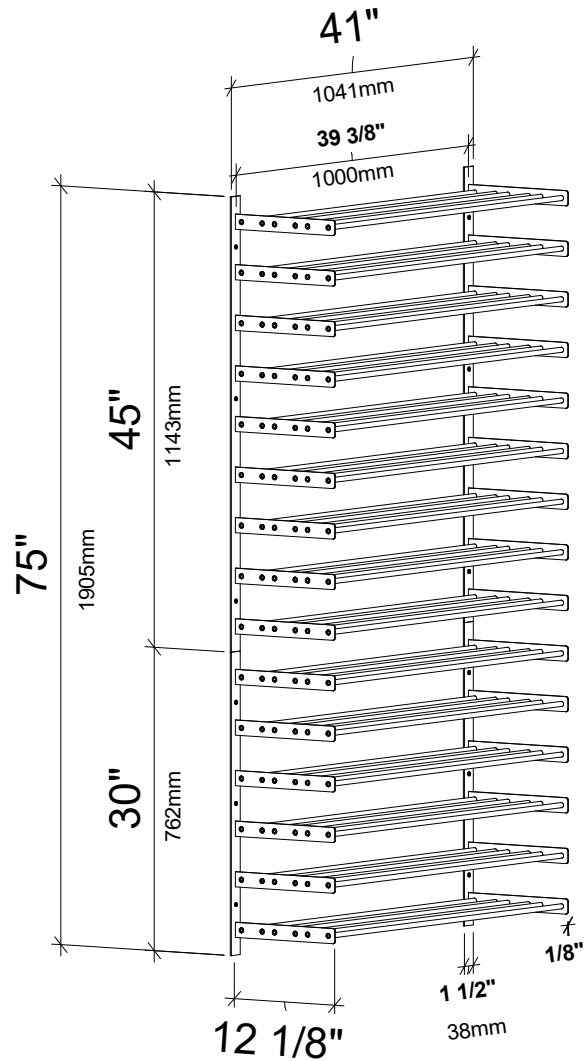

Evolution Wine Wall 75" 3C Kit

Spec Sheet for WW-753 (135-bottle wine rack kit)

Features two (2) wine racks alligned on top of each other.

VINTAGEVIEW®
MOVING WINE STORAGE FORWARD

4690 Joliet St., Denver, CO 80239 | phone: 866.650.1500 | fax: 866.650.1501 | VintageView.com