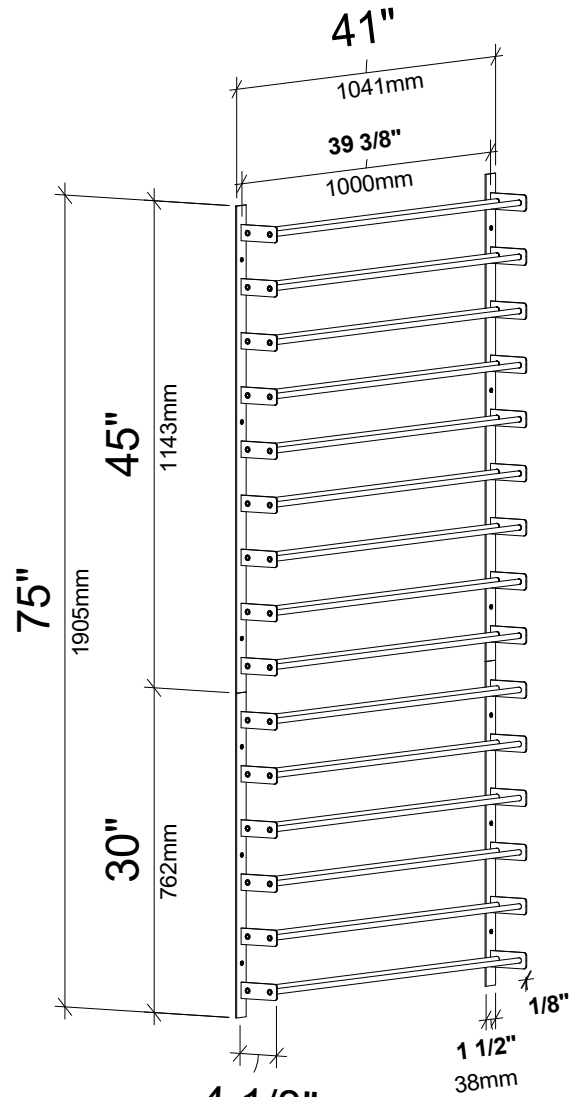

# Evolution Wine Wall 75" Wine Rack Kit

Spec Sheet for (WW-751) 45-bottle wine rack kit

**!!!CONTAINS TWO WINE RACKS!!!**

## EXTENSIONS...

Evolution Wine Wall Extensions share one support and add an additional, 40-1/4" column.

**VINTAGEVIEW®**  
MOVING WINE STORAGE FORWARD