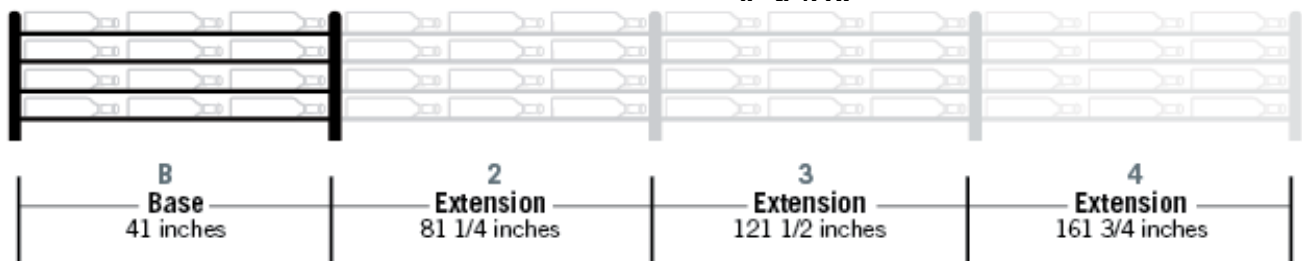

# Evolution Wine Wall 75" Wine Rack Kit

Spec Sheet for (WW-751) 45-bottle wine rack kit

**!!!CONTAINS TWO WINE RACKS!!!**

## EXTENSIONS...

Evolution Wine Wall Extensions share one support and add an additional, 40-1/4" column.

**VINTAGEVIEW®**  
MOVING WINE STORAGE FORWARD