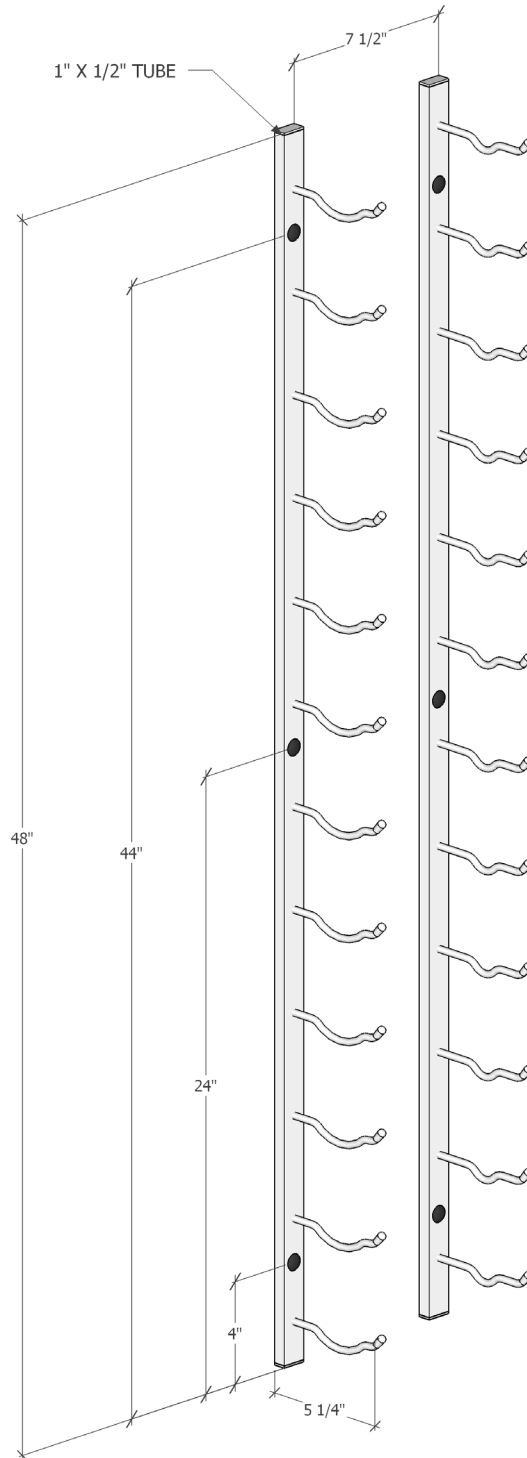

VINTAGEVIEW®
MOVING WINE STORAGE FORWARD

Wine Master Cellars, LLLP • 10645 E 47th Ave, Denver, CO 80239 • phone: 866.650.1500 • fax: 866.650.1501 • VintageView.com

Wall Series 4 foot 1 bottle deep (WS41) Spec Sheet

VintageView recommends 13 inches overall width allowance for most wine bottles.

For product warranty information, please visit: VintageView.com/support/warranty
We're here to help, call us at 866-650-1500 with any questions.