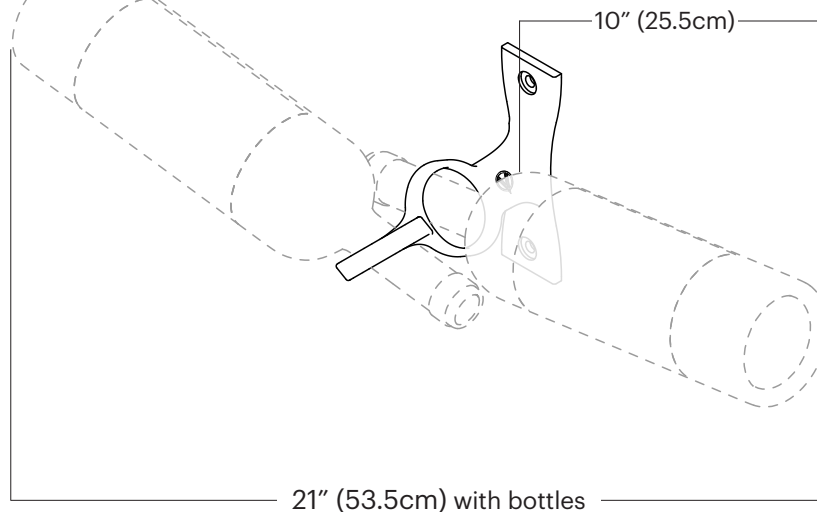

R Series Helix Double 5

Spec Sheet for HX-5-Dx (2-bottle wall mounted wine rack)

Standard

Standard and Mirror models select each other. Specs are identical.

Mirror

VINTAGEVIEW[®]
MOVING WINE STORAGE FORWARD