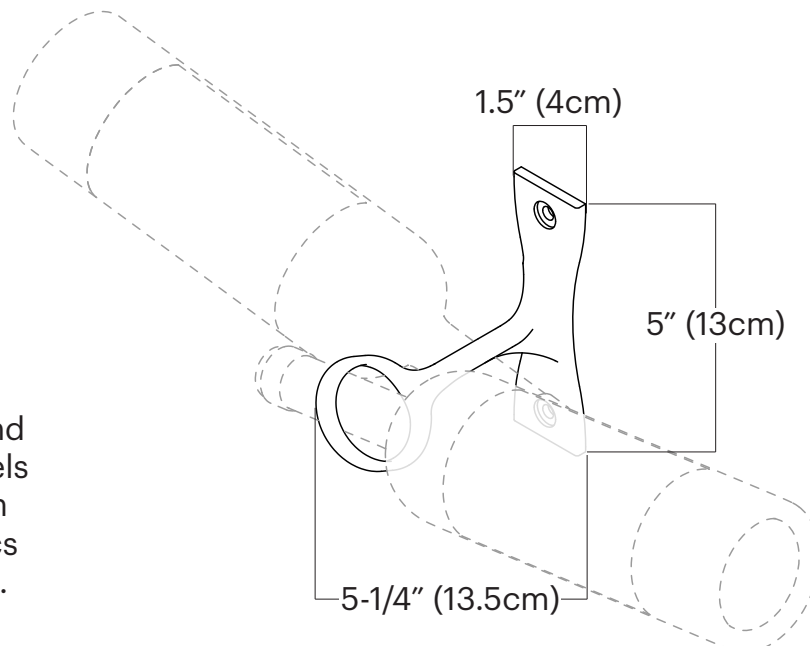

R Series Helix Double 5

Spec Sheet for HX-5-Dx (2-bottle wall mounted wine rack)

Standard

Standard and Mirror models select each other. Specs are identical.

Mirror

VINTAGEVIEW[®]
MOVING WINE STORAGE FORWARD