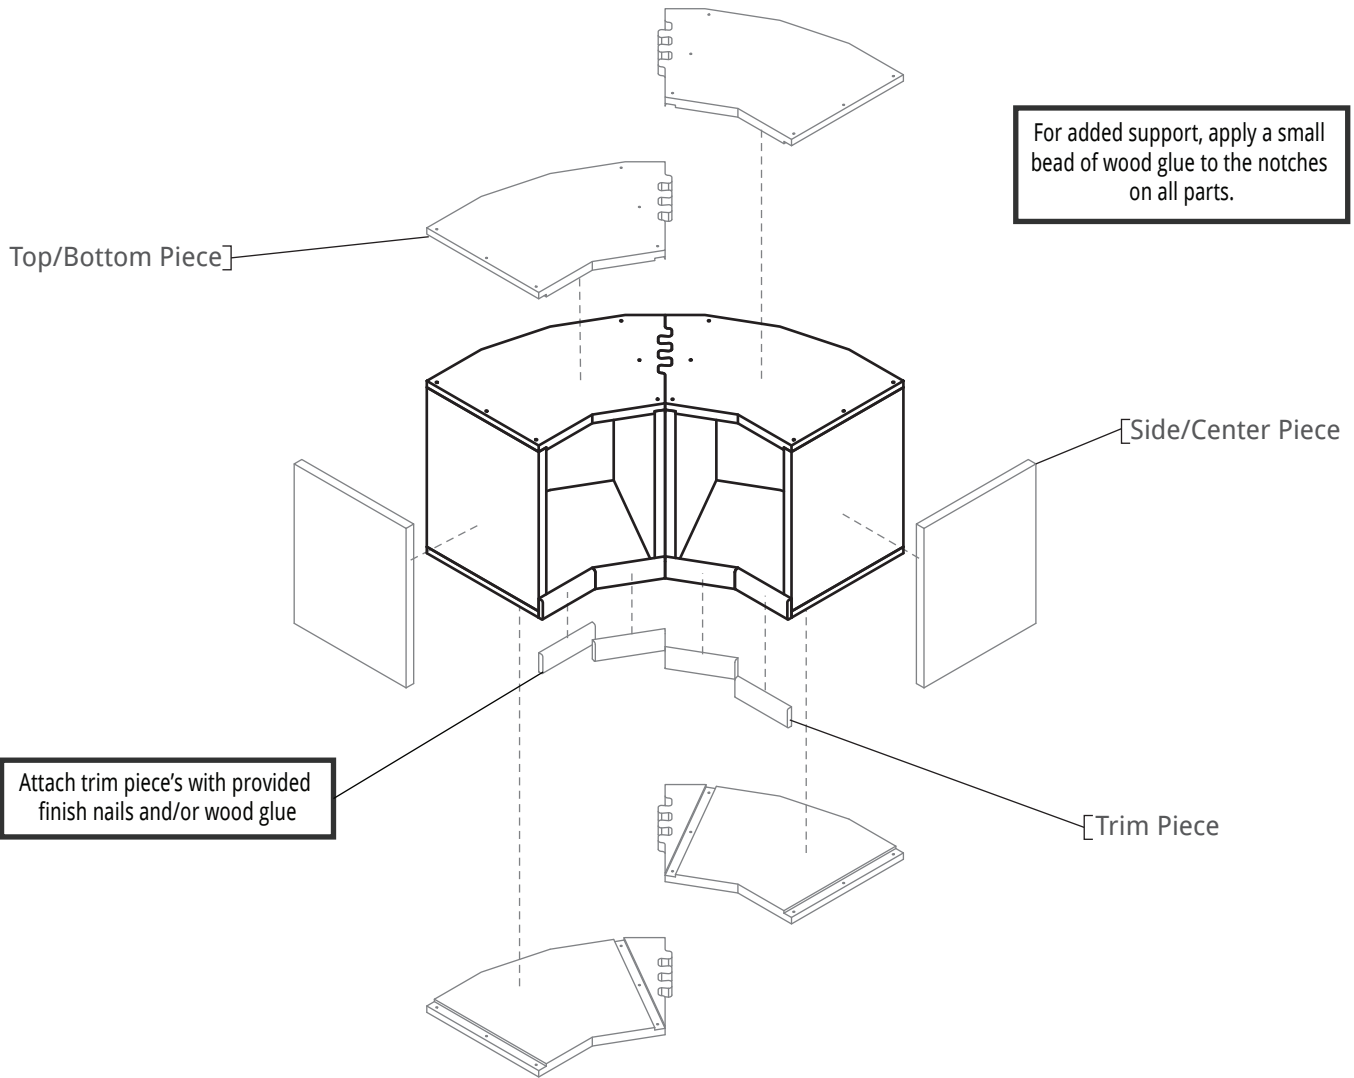

CORNER BIN EXTENDER KITS ASSEMBLY GUIDE

Page 1

Questions?
888.373.6057

or visit
wineracksamerica.com

PACKAGE CONTENTS

*Please verify that you have the correct number of parts before proceeding.
Depending on the model you purchased, your bundle should contain the following:

Top/Bottom Set (x2)

Middle/Side Piece (x4)

Trim Piece (x4)

Finish Nails

1" Wood Screws

TOOLS FOR ASSEMBLY

Cordless Drill

Utility Knife