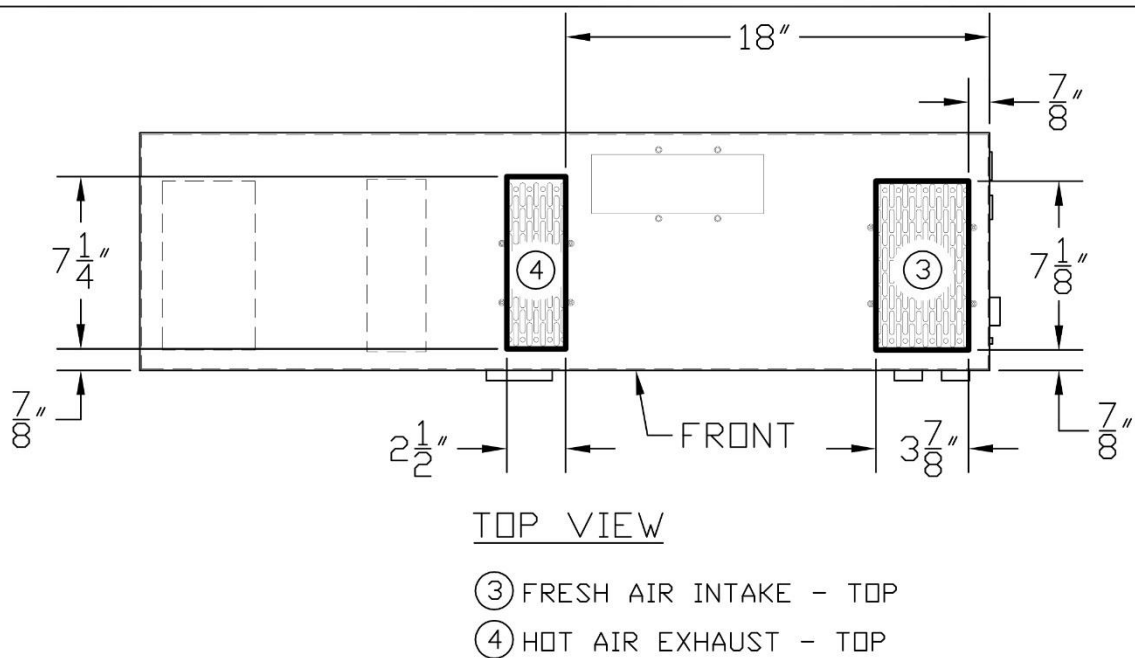

1800H ABOVE CELLAR COLD AIR CUTOUT DIMENSIONS

1800H INSIDE CELLAR HOT AIR CUTOUT DIMENSIONS

2127E_R01